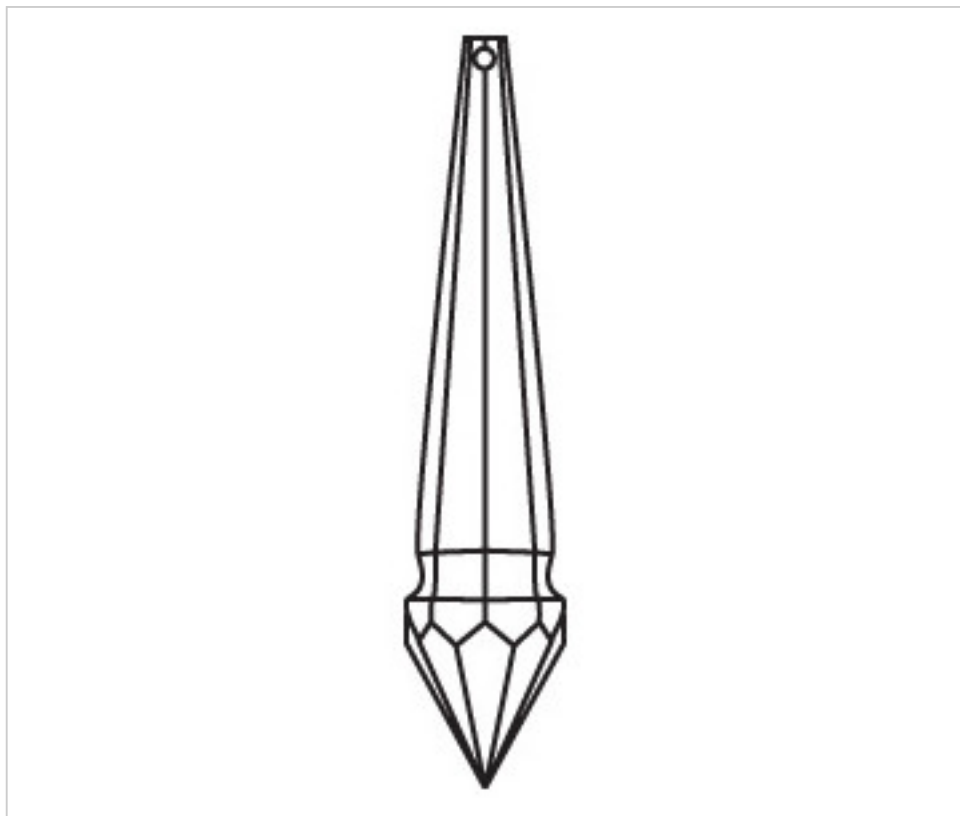

CRYSTAL FOR LAMPS > Scholer Crystal Austria > Schöler Fantastic Line  
Fantastic Prisms

D92269Z

Prism 3226/100x20mm Sapphire

December 22nd, 2024, 02:45

**PRICE**

	Lot	P.V.P. excluding VAT
	1	12,16€
	15	9,71€
	60	8,48€

Continued on next page >>

CRYSTAL FOR LAMPS > Scholer Crystal Austria > Schöler Fantastic Line  
Fantastic Prisms

D92269Z

Prism 3226/100x20mm Sapphire

## OTHER FEATURES

---

Length (mm): 100

Width (mm): 20

Colour: Sapphire