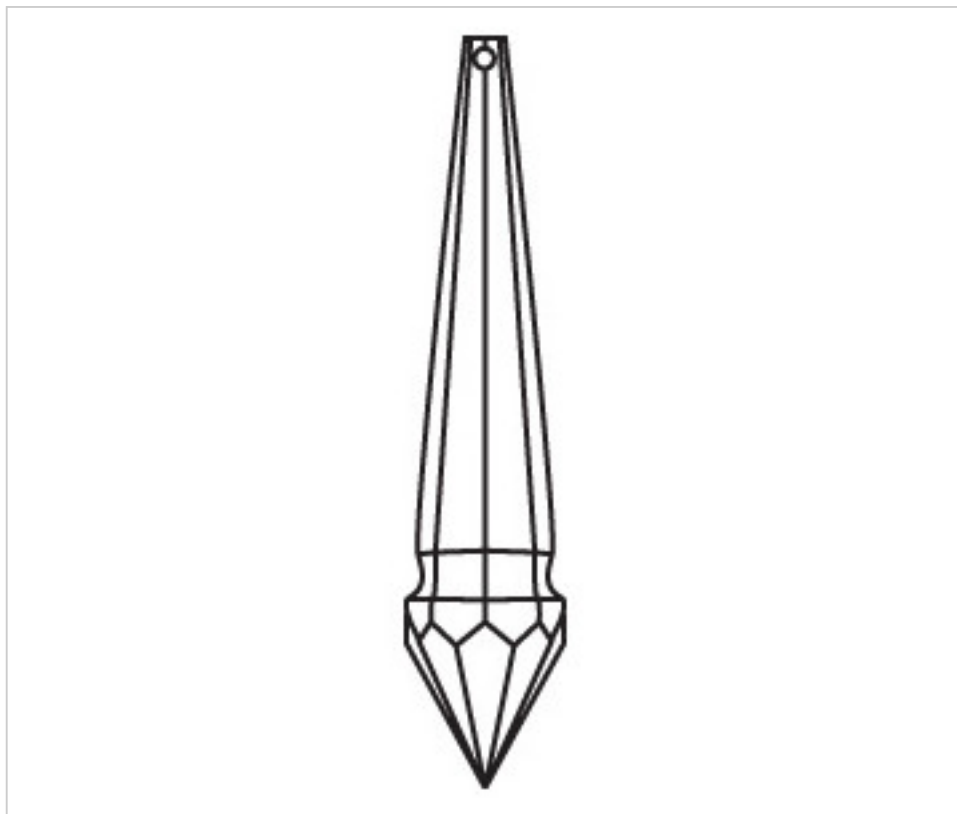

CRYSTAL FOR LAMPS > Scholer Crystal Austria > Schöler Fantastic Line  
Fantastic Prisms

D92269Z

Prism 3226/100x20mm Sapphire

February 01st, 2025, 19:31

**PRICE**

|  | Lot | P.V.P. excluding VAT |
|--|-----|----------------------|
|  | 1   | 13,31€               |
|  | 15  | 10,63€               |
|  | 60  | 9,28€                |

Continued on next page >>

CRYSTAL FOR LAMPS > Scholer Crystal Austria > Schöler Fantastic Line  
Fantastic Prisms

**D92269Z**

**Prism 3226/100x20mm Sapphire**

## OTHER FEATURES

---

Length (mm): 100

Width (mm): 20

Colour: Sapphire