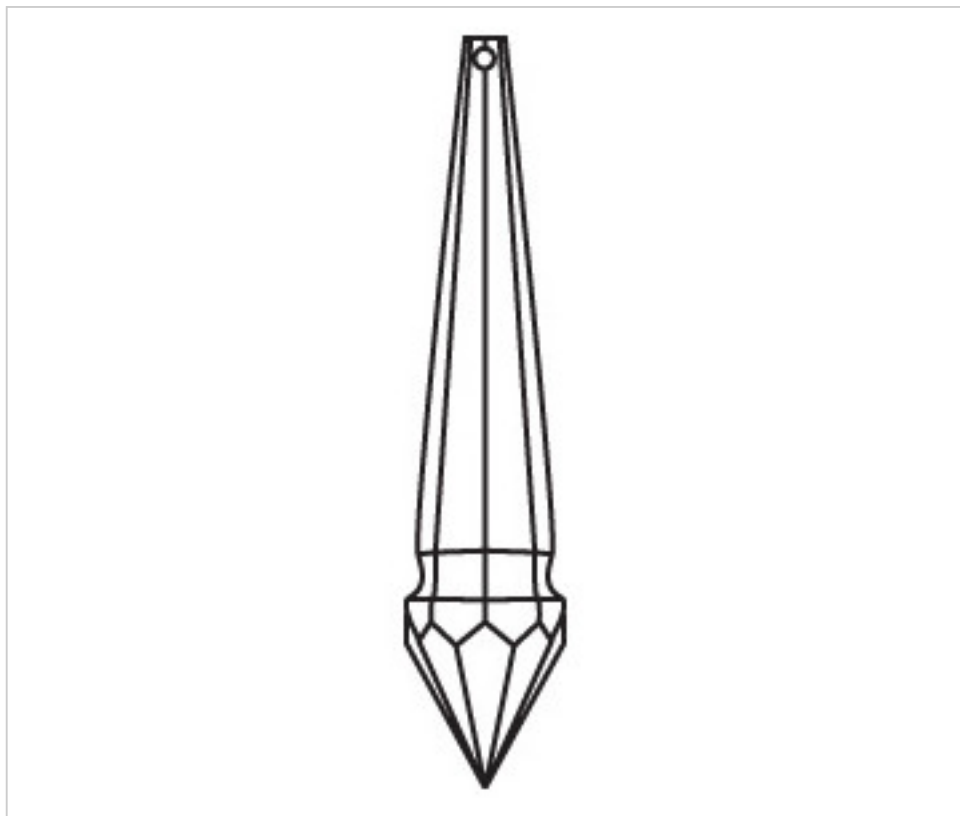

CRYSTAL FOR LAMPS > Scholer Crystal Austria > Schöler Fantastic Line
Fantastic Prisms

D92269T

Prism 3226/100x20mm Topaz

December 22nd, 2024, 03:10

PRICE

| | Lot | P.V.P. excluding VAT |
|--|-----|----------------------|
| | 1 | 12,16€ |
| | 15 | 9,71€ |
| | 60 | 8,48€ |

Continued on next page >>

CRYSTAL FOR LAMPS > Scholer Crystal Austria > Schöler Fantastic Line
Fantastic Prisms

D92269T

Prism 3226/100x20mm Topaz

TECHNICAL SPECIFICATIONS

Weight: 20 Grams

Packging: Box 60 Units

OTHER FEATURES

Length (mm): 100

Width (mm): 20

Colour: Topaz

DOCUMENTS

 [Prism 3226/100x20mm Topaz](#)