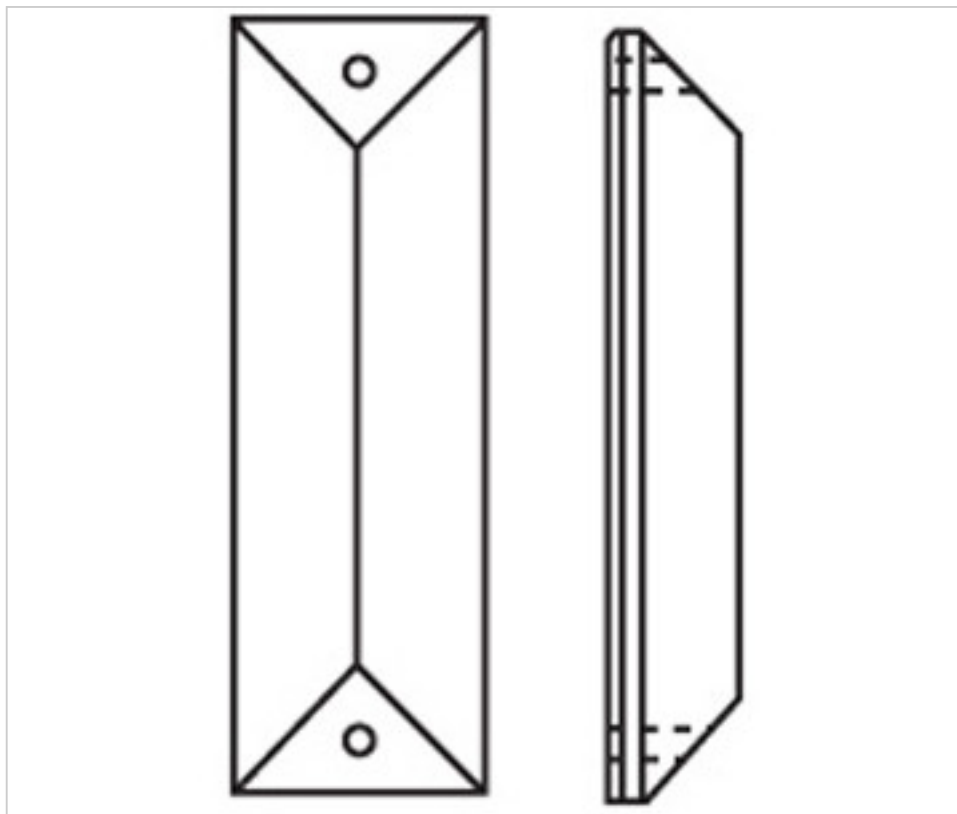

CRYSTAL FOR LAMPS > Scholer Crystal Austria > Schöler Fantastic Line
Fantastic Coffin Stones

D927050

Prism 3270/50x22mm 2 holes

February 01st, 2025, 20:06

PRICE

	Lot	P.V.P. excluding VAT
Pedido mínimo	112	0,82€

Continued on next page >>

CRYSTAL FOR LAMPS > Scholer Crystal Austria > Schöler Fantastic Line
Fantastic Coffin Stones

D927050

Prism 3270/50x22mm 2 holes

TECHNICAL SPECIFICATIONS

Weight: 2 Grams

OTHER FEATURES

Length (mm): 50

Width (mm): 22

Colour: Transparent

DOCUMENTS

 [Prism 3270/50x22mm 2 holes](#)