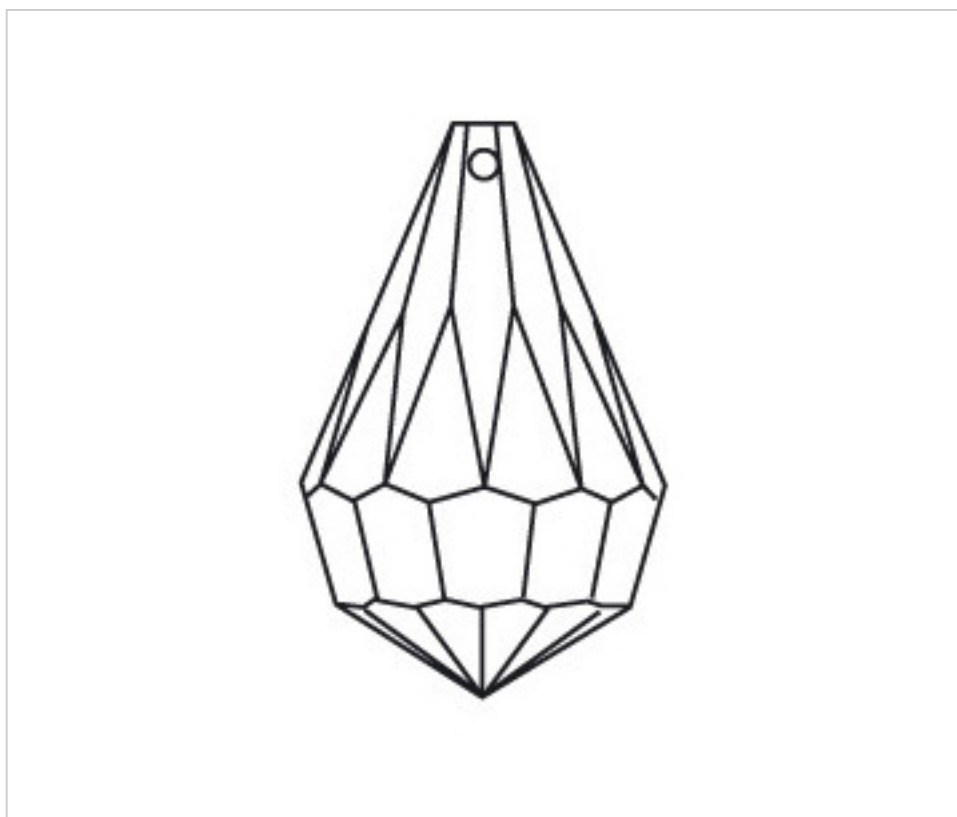

CRYSTAL FOR LAMPS > Scholer Crystal Austria > Schöler Fantastic Line  
Fantastic Prisms

**D932038**

**Prism 3320/38x24mm**

August 24th, 2024, 14:32

**PRICE**

|  | Lot | P.V.P. excluding VAT |
|--|-----|----------------------|
|  | 1   | 4,55€                |
|  | 16  | 3,03€                |
|  | 96  | 2,65€                |

Continued on next page >>

CRYSTAL FOR LAMPS > Scholer Crystal Austria > Schöler Fantastic Line  
Fantastic Prisms

D932038

Prism 3320/38x24mm

## OTHER FEATURES

---

Length (mm): 38

Width (mm): 24

Colour: Transparent