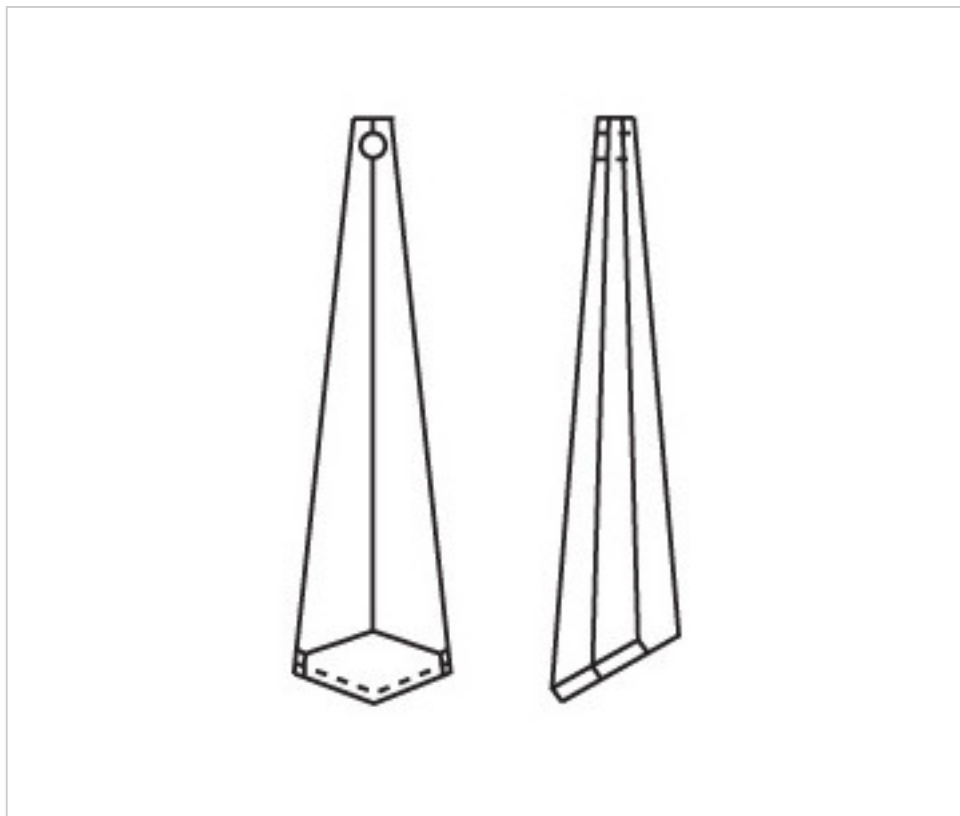

CRYSTAL FOR LAMPS > Scholer Crystal Austria > Schöler Basic Line
Plain Prisms

D90317R

Prism 403 76x20mm Ruby

July 22nd, 2024, 11:27

PRICE

	Lot	P.V.P. excluding VAT
	1	5,89€
	49	3,94€
	98	3,42€

Continued on next page >>

CRYSTAL FOR LAMPS > Scholer Crystal Austria > Schöler Basic Line
Plain Prisms

D90317R

Prism 403 76x20mm Ruby

OTHER FEATURES

Length (mm): 76

Width (mm): 20

Colour: Ruby

DOCUMENTS

 [Prism 403 76x20mm Ruby](#)