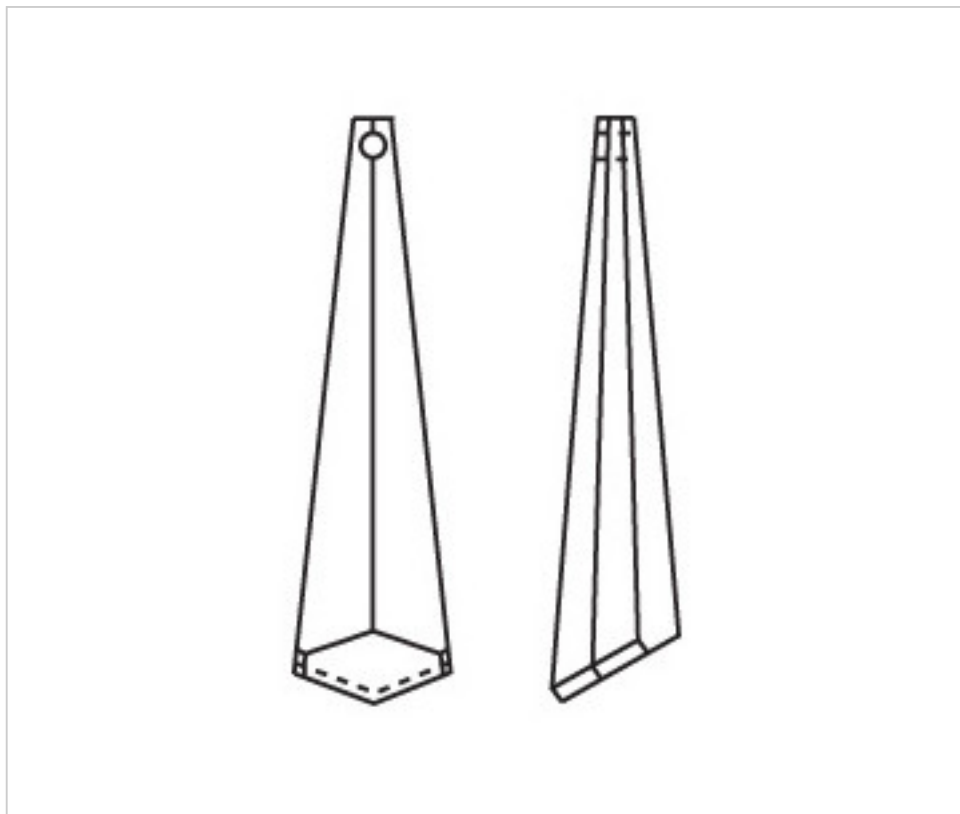

CRYSTAL FOR LAMPS > Scholer Crystal Austria > Schöler Basic Line  
Plain Prisms

**D90316S**

**Prism 4031 76x20mm Smoke**

December 22nd, 2024, 03:24

**PRICE**

	Lot	P.V.P. excluding VAT
	1	3,99€
	32	2,68€
	128	2,31€

Continued on next page >>

CRYSTAL FOR LAMPS > Scholer Crystal Austria > Schöler Basic Line  
Plain Prisms

D90316S

Prism 4031 76x20mm Smoke

## OTHER FEATURES

---

Length (mm): 63

Width (mm): 16