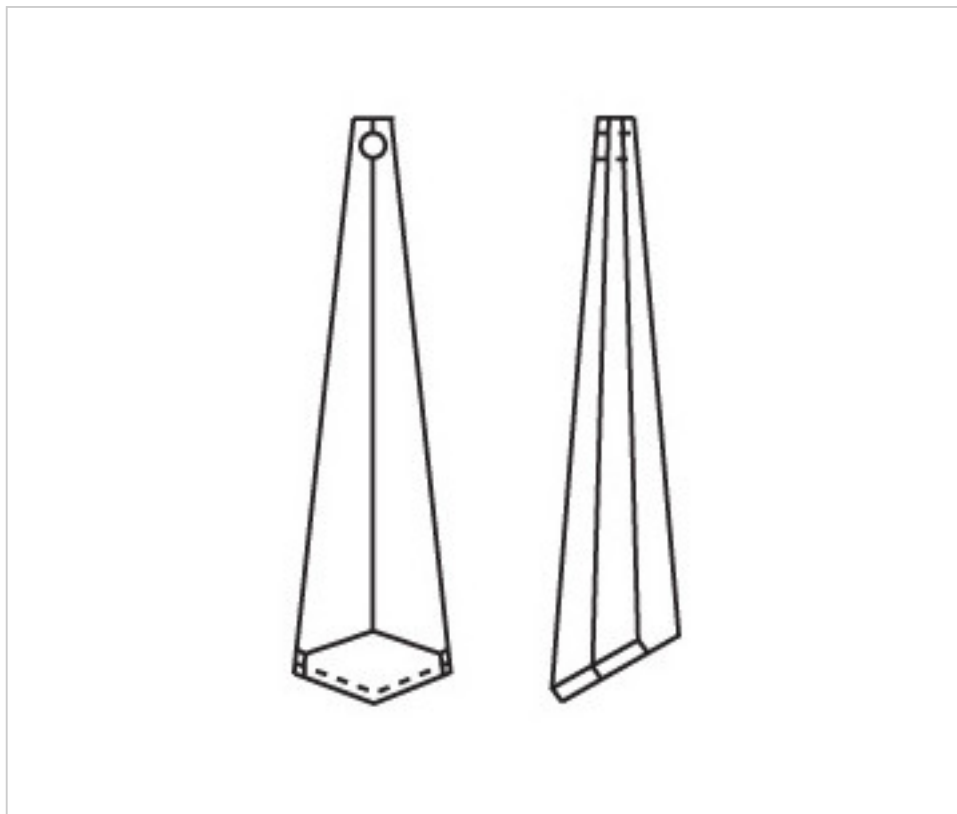

CRYSTAL FOR LAMPS > Scholer Crystal Austria > Schöler Basic Line
Plain Prisms

D90316S

Prism 4031 76x20mm Smoke

April 04th, 2025, 05:14

PRICE

	Lot	P.V.P. excluding VAT
	1	4,37€
	32	2,94€
	128	2,54€

Continued on next page >>

CRYSTAL FOR LAMPS > Scholer Crystal Austria > Schöler Basic Line
Plain Prisms

D90316S

Prism 4031 76x20mm Smoke

TECHNICAL SPECIFICATIONS

Weight: 7 Grams

Packging: Box 128 Units

OTHER FEATURES

Length (mm): 63

Width (mm): 16

DOCUMENTS

 [Prism 4031 76x20mm Smoke](#)