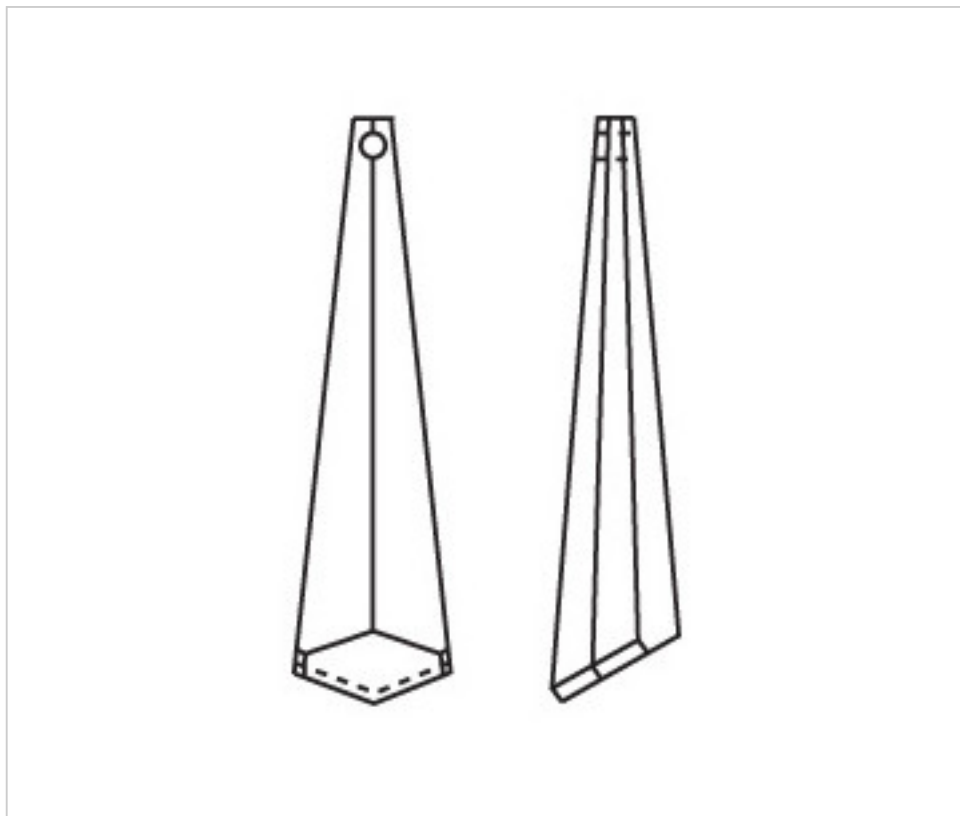

CRYSTAL FOR LAMPS > Scholer Crystal Austria > Schöler Basic Line  
Plain Prisms

**D90316S**

**Prism 4031 76x20mm Smoke**

July 22nd, 2024, 11:20

**PRICE**

	Lot	P.V.P. excluding VAT
	1	3,99€
	32	2,68€
	128	2,31€

Continued on next page >>

CRYSTAL FOR LAMPS > Scholer Crystal Austria > Schöler Basic Line  
Plain Prisms

D90316S

Prism 4031 76x20mm Smoke

## OTHER FEATURES

---

Length (mm): 63

Width (mm): 16