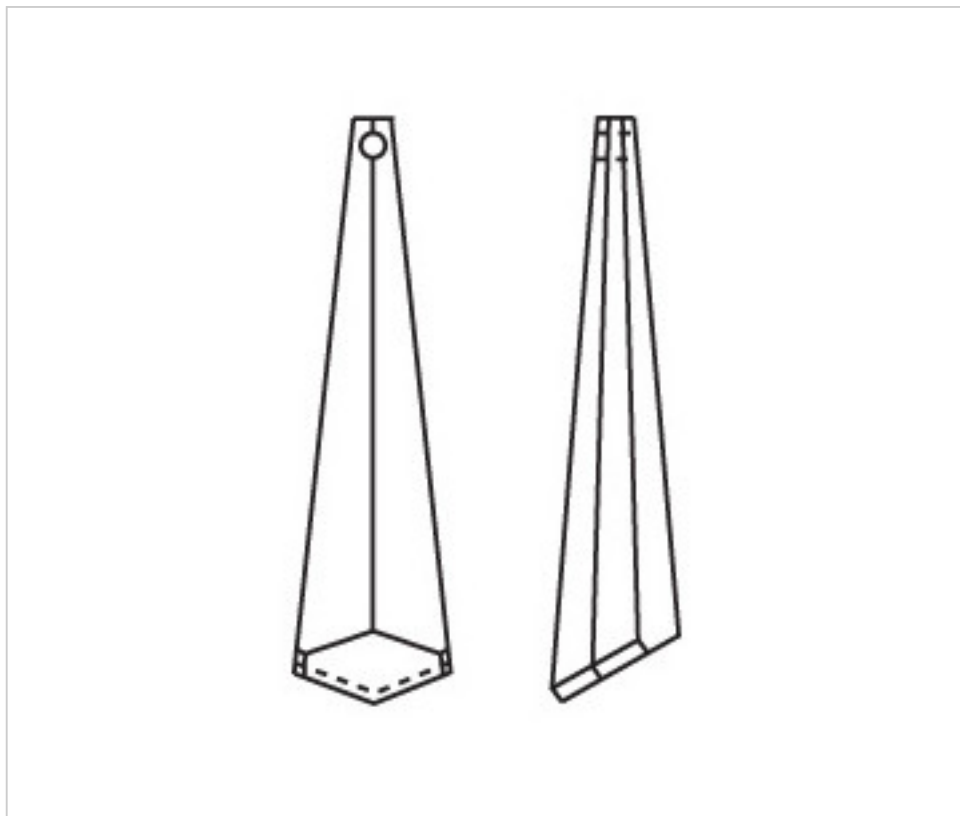

CRYSTAL FOR LAMPS > Scholer Crystal Austria > Schöler Basic Line
Plain Prisms

D90316S

Prism 4031 76x20mm Smoke

March 04th, 2025, 06:31

PRICE

	Lot	P.V.P. excluding VAT
	1	4,37€
	32	2,94€
	128	2,54€

Continued on next page >>

CRYSTAL FOR LAMPS > Scholer Crystal Austria > Schöler Basic Line
Plain Prisms

D90316S

Prism 4031 76x20mm Smoke

TECHNICAL SPECIFICATIONS

Weight: 7 Grams

Packging: Box 128 Units

OTHER FEATURES

Length (mm): 63

Width (mm): 16

DOCUMENTS

 [Prism 4031 76x20mm Smoke](#)