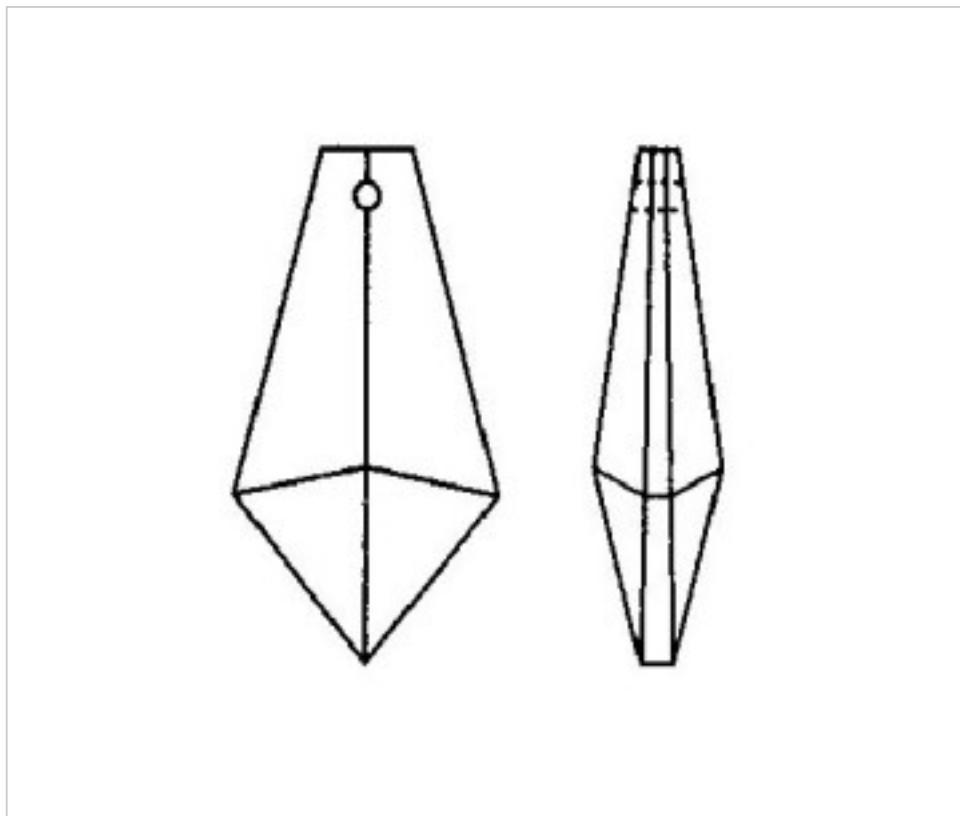

CRYSTAL FOR LAMPS > Scholer Crystal Austria > Schöler Basic Line
Plain Prisms

D912438

Prism 4124 38x20mm

April 04th, 2025, 05:06

PRICE

Lot	P.V.P. excluding VAT
1	1,35€
120	0,91€
240	0,79€

Continued on next page >>

CRYSTAL FOR LAMPS > Scholer Crystal Austria > Schöler Basic Line
Plain Prisms

D912438

Prism 4124 38x20mm

TECHNICAL SPECIFICATIONS

Weight: 9 Grams

Packging: Box 240 Units

OTHER FEATURES

Length (mm): 38

Width (mm): 20

Colour: Transparent