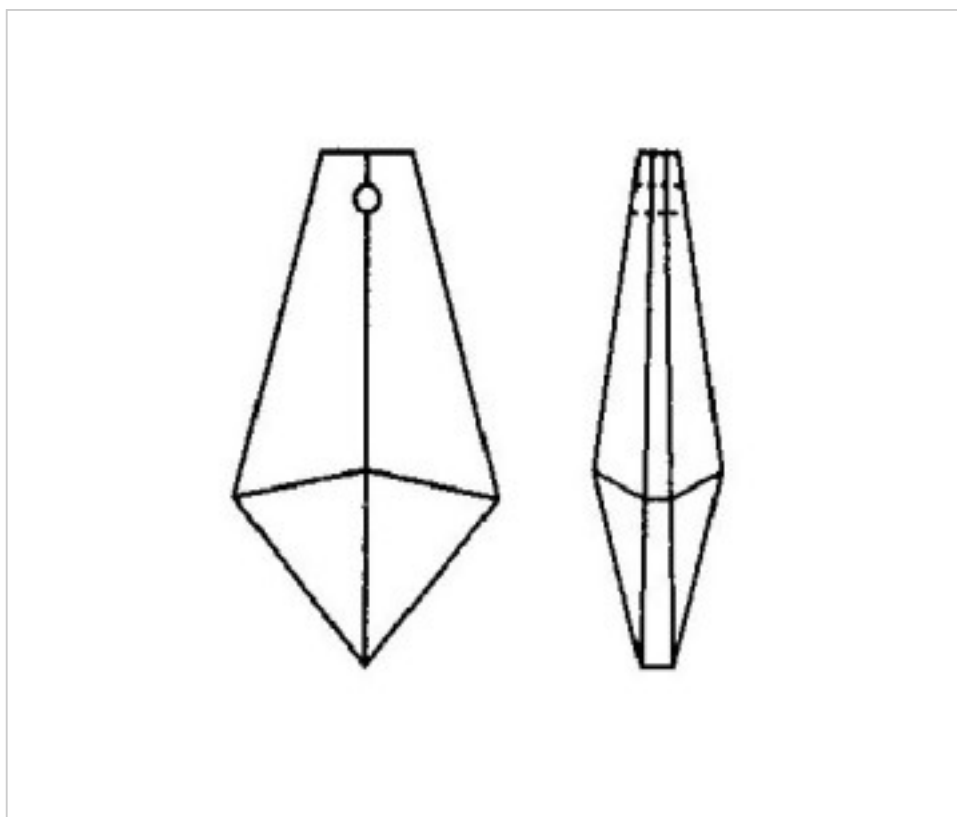

CRYSTAL FOR LAMPS > Scholer Crystal Austria > Schöler Basic Line
Plain Prisms

D912438

Prism 4124 38x20mm

July 22nd, 2024, 11:17

PRICE

Lot	P.V.P. excluding VAT
1	1,24€
120	0,83€
240	0,72€

Continued on next page >>

CRYSTAL FOR LAMPS > Scholer Crystal Austria > Schöler Basic Line
Plain Prisms

D912438

Prism 4124 38x20mm

TECHNICAL SPECIFICATIONS

Weight: 9 Grams

Packging: Box 240 Units

OTHER FEATURES

Length (mm): 38

Width (mm): 20

Colour: Transparent