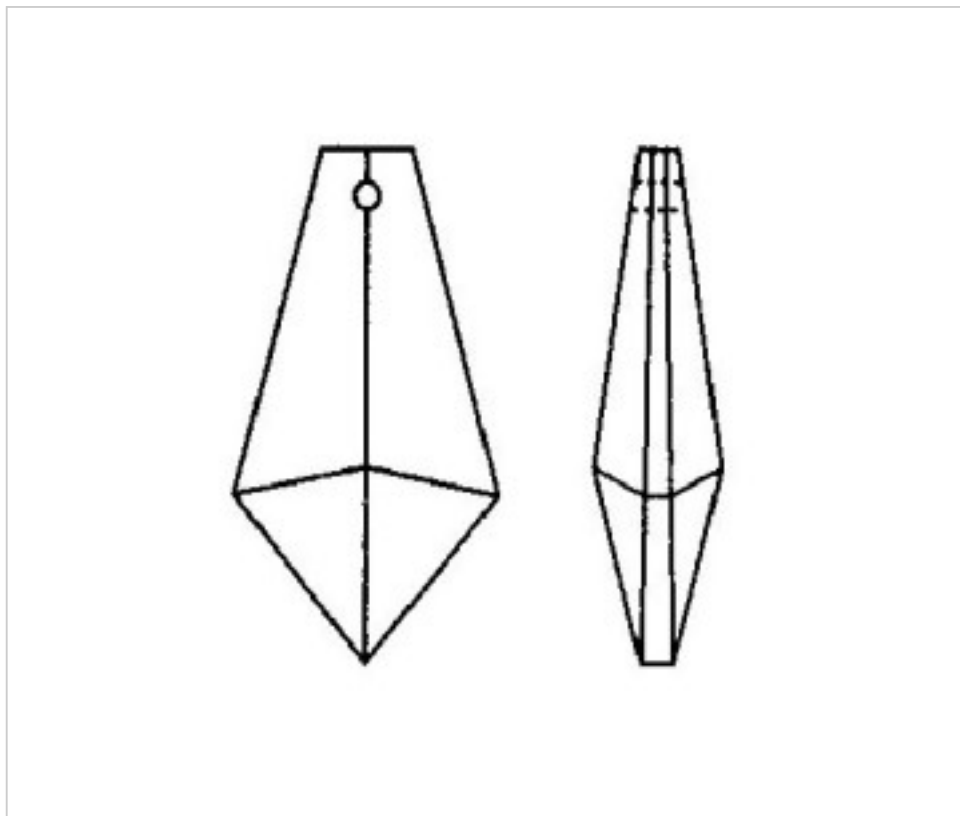

CRYSTAL FOR LAMPS > Scholer Crystal Austria > Schöler Basic Line
Plain Prisms

D912438

Prism 4124 38x20mm

December 03rd, 2024, 18:59

PRICE

Lot	P.V.P. excluding VAT
1	1,24€
120	0,83€
240	0,72€

Continued on next page >>

CRYSTAL FOR LAMPS > Scholer Crystal Austria > Schöler Basic Line
Plain Prisms

D912438

Prism 4124 38x20mm

TECHNICAL SPECIFICATIONS

Weight: 9 Grams

Packging: Box 240 Units

OTHER FEATURES

Length (mm): 38

Width (mm): 20

Colour: Transparent