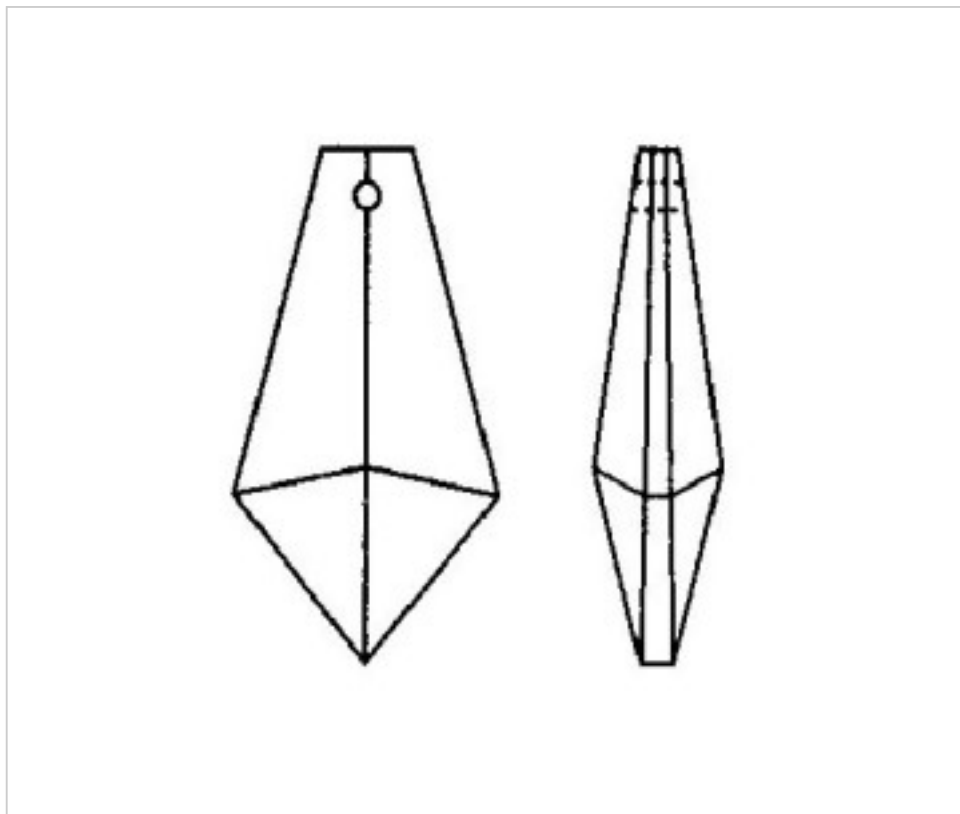

CRYSTAL FOR LAMPS > Scholer Crystal Austria > Schöler Basic Line  
Plain Prisms

**D912438**

**Prism 4124 38x20mm**

March 04th, 2025, 06:45

**PRICE**

Lot	P.V.P. excluding VAT
1	1,35€
120	0,91€
240	0,79€

Continued on next page >>

CRYSTAL FOR LAMPS > Scholer Crystal Austria > Schöler Basic Line  
Plain Prisms

**D912438**

**Prism 4124 38x20mm**

## **OTHER FEATURES**

---

Length (mm): 38

Width (mm): 20

Colour: Transparent