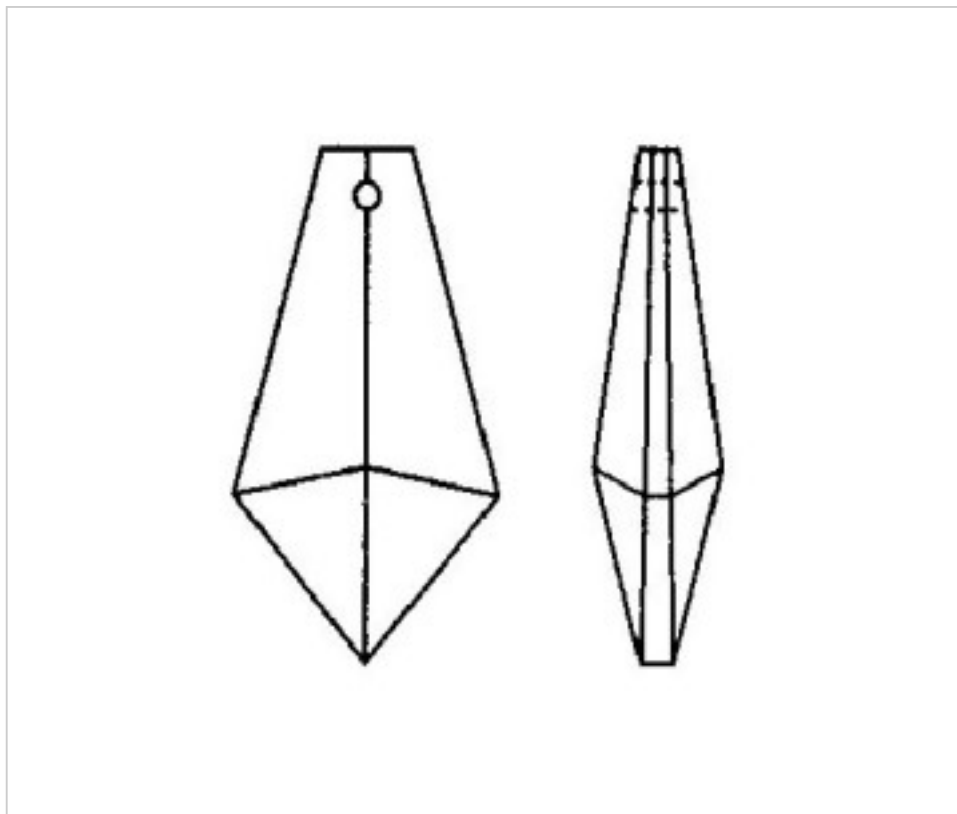

D912438

Prism 4124 38x20mm

January 08th, 2025, 11:17

PRICE

Lot	P.V.P. excluding VAT
1	1,35€
120	0,91€
240	0,79€

Continued on next page >>

CRYSTAL FOR LAMPS > Scholer Crystal Austria > Schöler Basic Line
Plain Prisms

D912438

Prism 4124 38x20mm

TECHNICAL SPECIFICATIONS

Weight: 9 Grams

Packging: Box 240 Units

OTHER FEATURES

Length (mm): 38

Width (mm): 20

Colour: Transparent