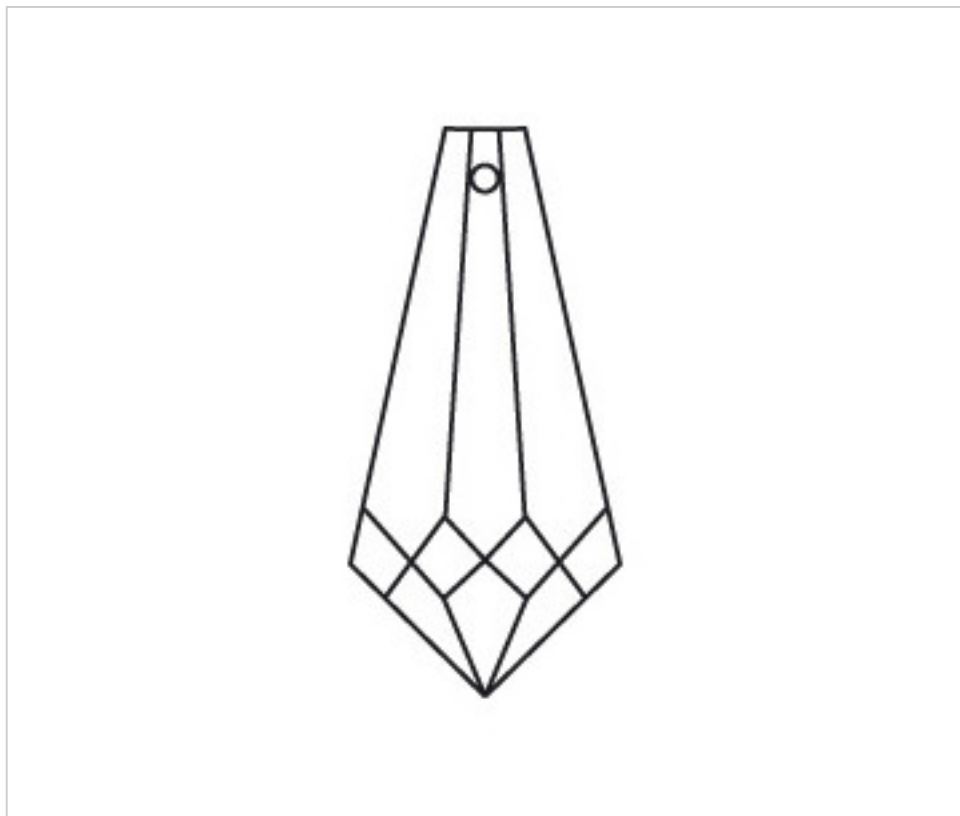

CRYSTAL FOR LAMPS > Scholer Crystal Austria > Schöler Basic Line  
Plain Prisms

**D944063**

**Prism 4230/63x22mm**

November 23rd, 2024, 10:31

**PRICE**

	Lot	P.V.P. excluding VAT
	1	2,90€
	16	1,94€
	64	1,69€

Continued on next page >>

CRYSTAL FOR LAMPS > Scholer Crystal Austria > Schöler Basic Line  
Plain Prisms

D944063

Prism 4230/63x22mm

## OTHER FEATURES

---

Length (mm): 63

Width (mm): 22

Colour: Transparent