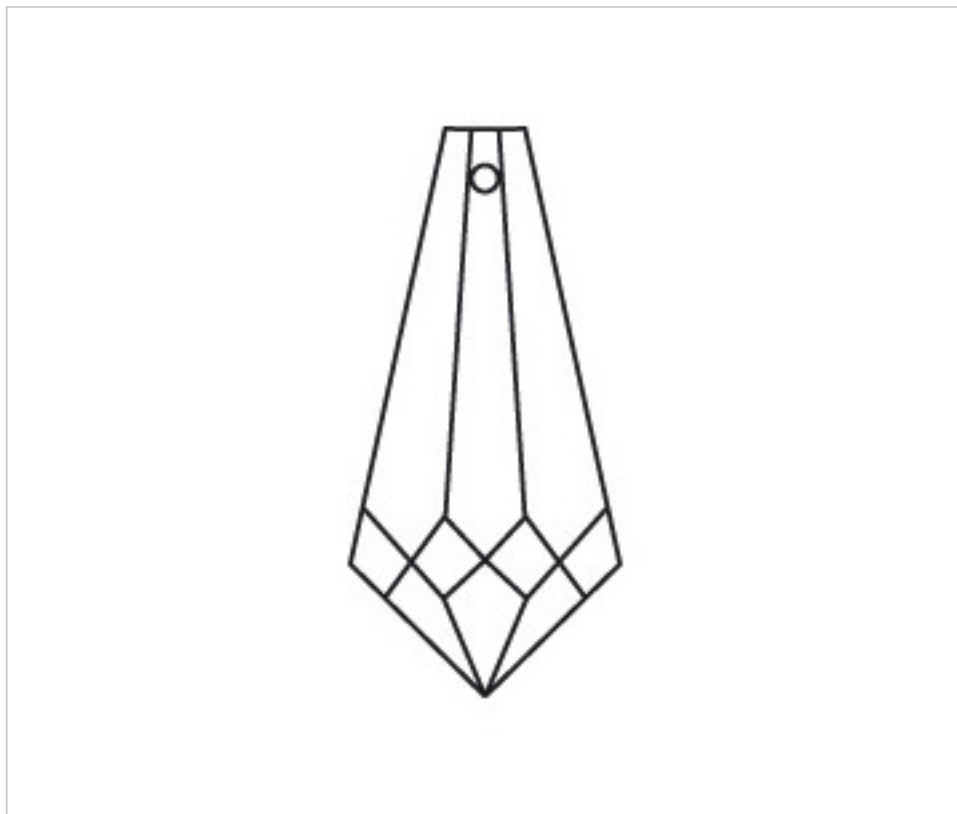

CRYSTAL FOR LAMPS > Scholer Crystal Austria > Schöler Basic Line  
Plain Prisms

**D944089**

**Prism 4230/89x26mm**

January 30th, 2025, 17:51

**PRICE**

	Lot	P.V.P. excluding VAT
	1	6,38€
	8	4,23€
	40	3,71€

Continued on next page >>

CRYSTAL FOR LAMPS > Scholer Crystal Austria > Schöler Basic Line  
Plain Prisms

D944089

Prism 4230/89x26mm

## OTHER FEATURES

---

Length (mm): 89

Width (mm): 26

Colour: Transparent