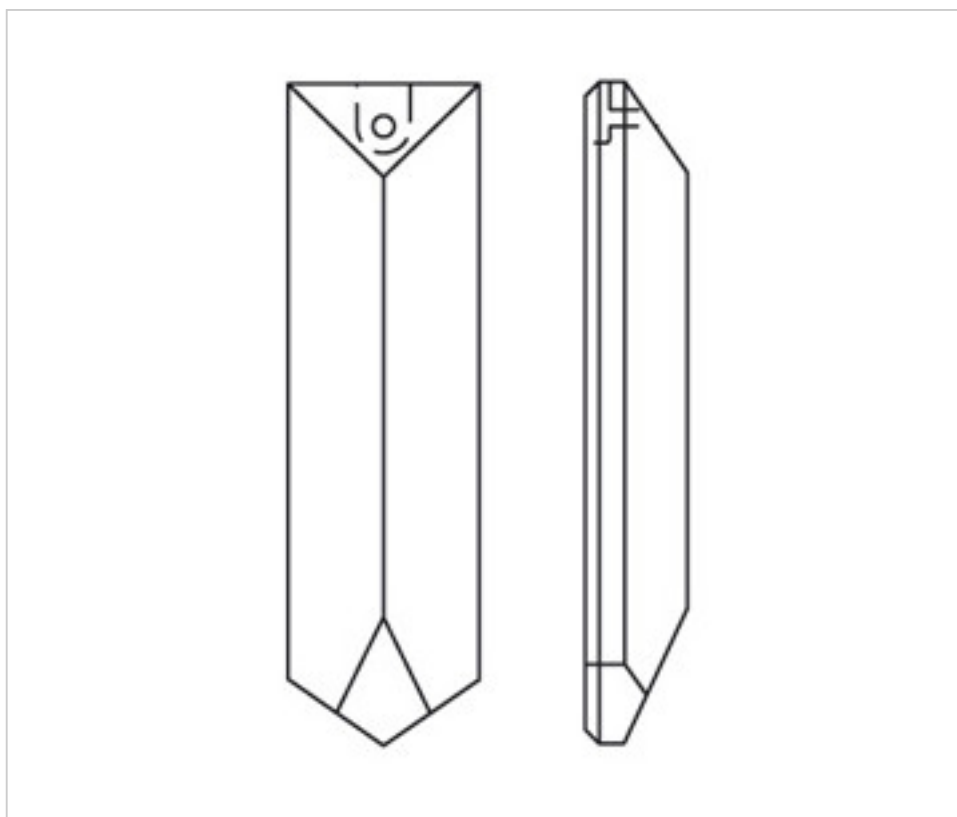

SWAROVSKI CRYSTAL > Spectra Swarovski Crystal > Spectra Swarovski Prisms
Spectra Swarovski Prisms

115830563 - 261490

Prism 830/563 - 63x18mm spectra

November 04th, 2024, 20:23

PRICE

Lot	P.V.P. excluding VAT
1	1,23€
30	0,99€
150	0,87€

Continued on next page >>

SWAROVSKI CRYSTAL > Spectra Swarovski Crystal > Spectra Swarovski Prisms
Spectra Swarovski Prisms

115830563 - 261490

Prism 830/563 - 63x18mm spectra

TECHNICAL SPECIFICATIONS

Weight: 16 Grams

Packging: Box 150 Units

OTHER FEATURES

Length (mm): 63

Width (mm): 18

Colour: Transparent

DOCUMENTS

 [Prism 830/563 - 63x18mm spectra](#)