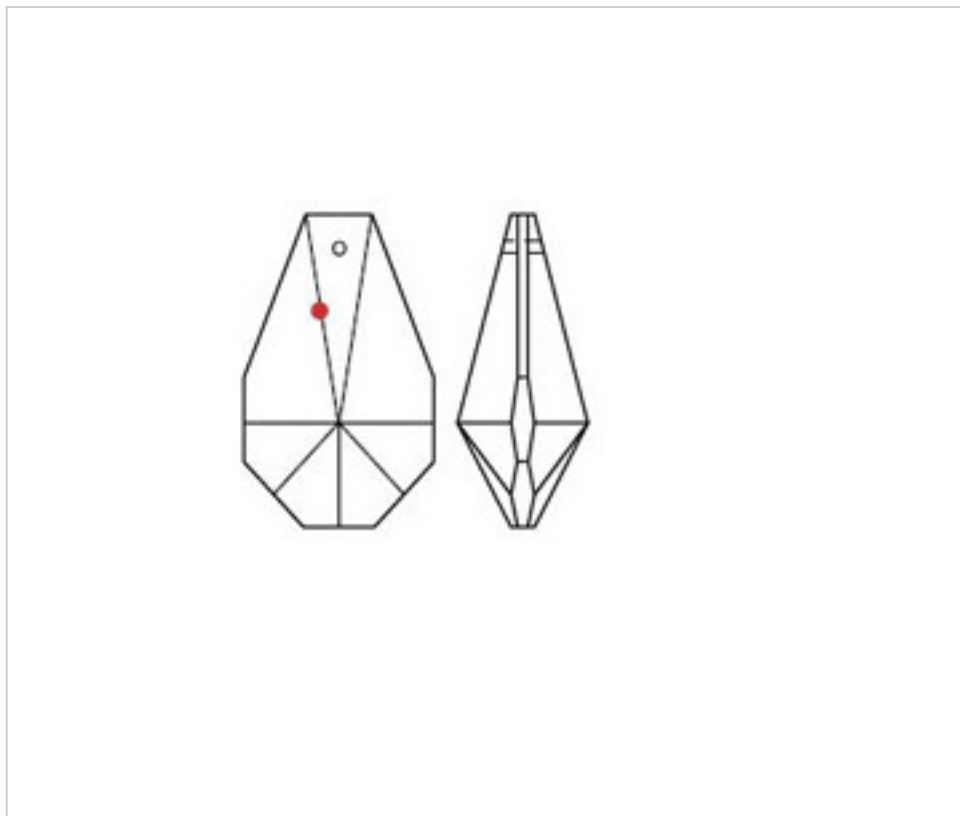

SWAROVSKI CRYSTAL > Strass Swarovski Crystal > Strass Swarovski Prisms  
Strass Transparent Prisms

112875150

**Prism 8751/50x30mm Swarovski Crystal**

December 22nd, 2024, 04:32

**PRICE**

|  | Lot | P.V.P. excluding VAT |
|--|-----|----------------------|
|  | 1   | 5,82€                |
|  | 18  | 5,20€                |
|  | 72  | 5,05€                |

Continued on next page >>

SWAROVSKI CRYSTAL > Strass Swarovski Crystal > Strass Swarovski Prisms  
Strass Transparent Prisms

112875150

**Prism 8751/50x30mm Swarovski Crystal**

## OTHER FEATURES

---

Length (mm): 50

Width (mm): 30

Colour: Transparent

## DOCUMENTS

---

 [Prism 8751/50x30mm Swarovski Crystal](#)