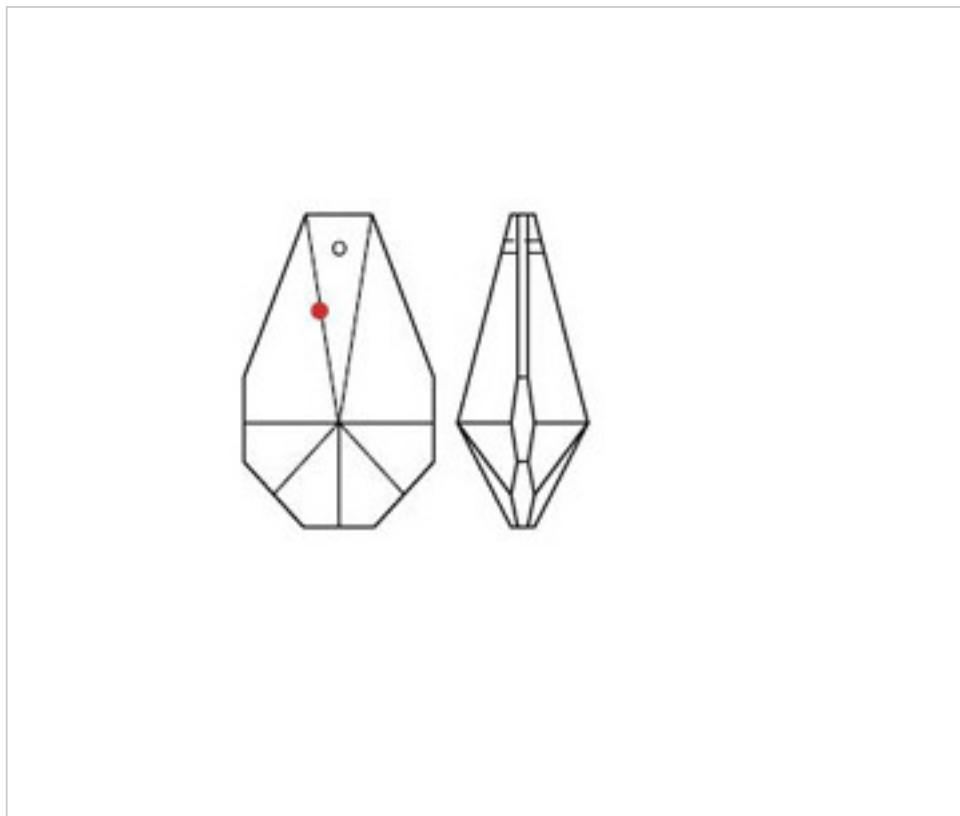

SWAROVSKI CRYSTAL > Strass Swarovski Crystal > Strass Swarovski Prisms  
Strass Transparent Prisms

112875150

**Prism 8751/50x30mm Swarovski Crystal**

April 05th, 2025, 13:12

**PRICE**

	Lot	P.V.P. excluding VAT
	1	5,82€
	18	5,20€
	72	5,05€

Continued on next page >>

SWAROVSKI CRYSTAL > Strass Swarovski Crystal > Strass Swarovski Prisms  
Strass Transparent Prisms

112875150

**Prism 8751/50x30mm Swarovski Crystal**

## OTHER FEATURES

---

Length (mm): 50

Width (mm): 30

Colour: Transparent

## DOCUMENTS

---

 [Prism 8751/50x30mm Swarovski Crystal](#)