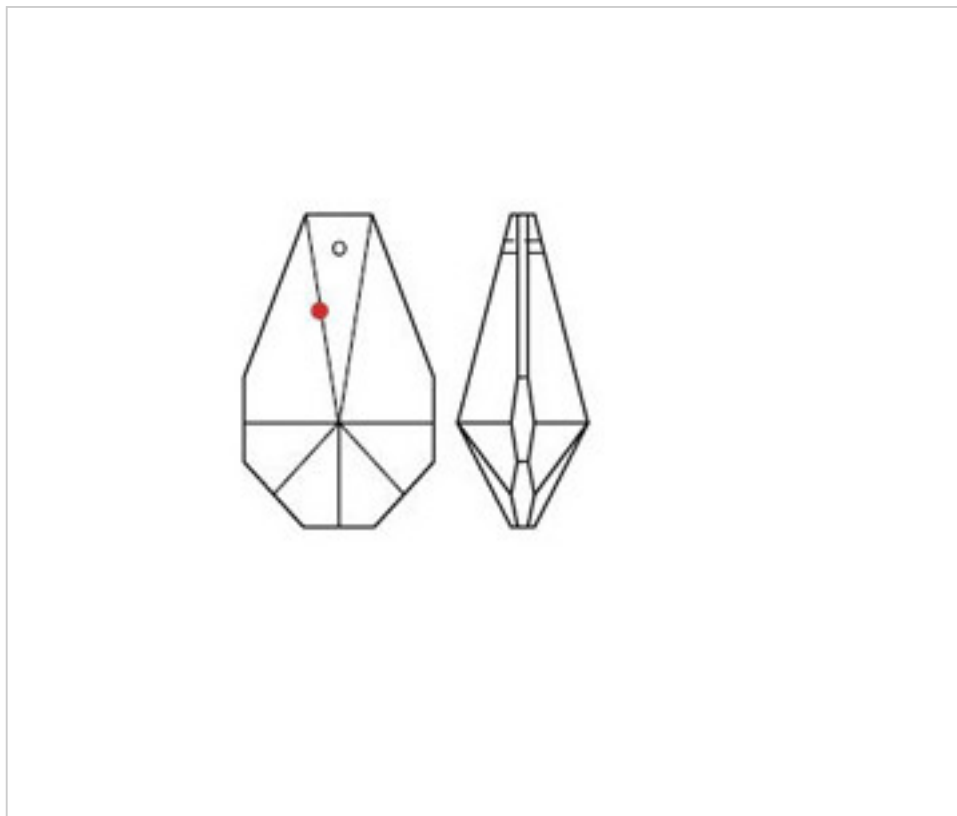

SWAROVSKI CRYSTAL > Strass Swarovski Crystal > Strass Swarovski Prisms
Strass Transparent Prisms

112875150

Prism 8751/50x30mm Swarovski Crystal

February 03rd, 2025, 03:47

PRICE

	Lot	P.V.P. excluding VAT
	1	5,82€
	18	5,20€
	72	5,05€

Continued on next page >>

SWAROVSKI CRYSTAL > Strass Swarovski Crystal > Strass Swarovski Prisms
Strass Transparent Prisms

112875150

Prism 8751/50x30mm Swarovski Crystal

TECHNICAL SPECIFICATIONS

Weight: 27 Grams