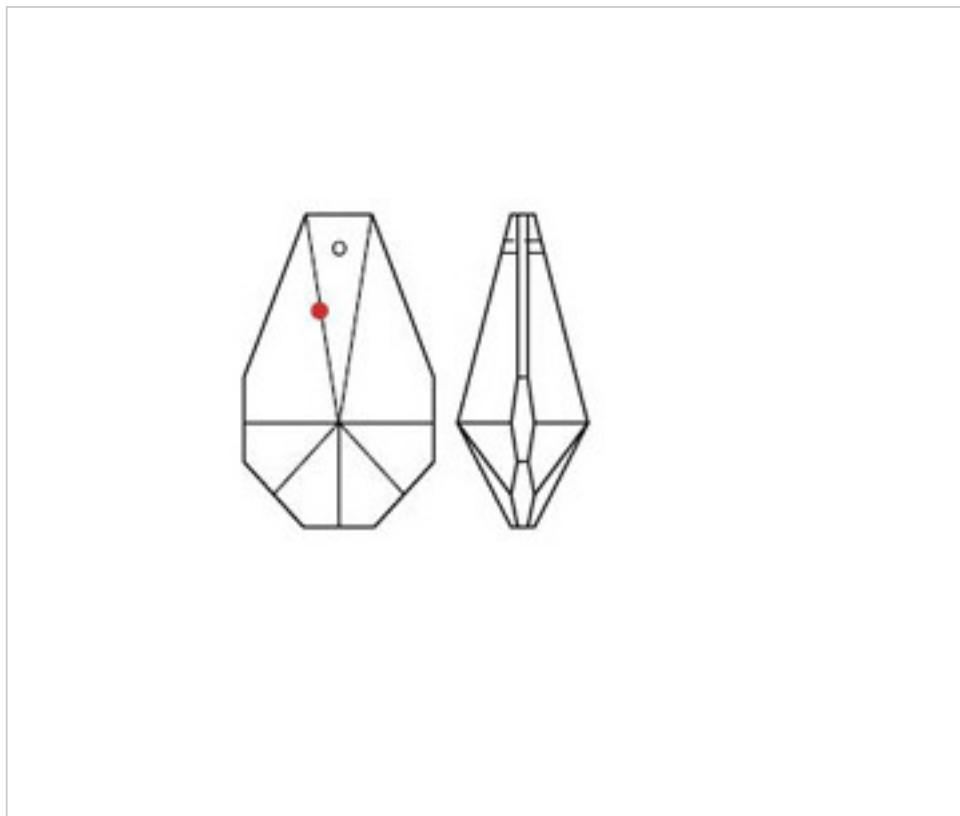

SWAROVSKI CRYSTAL > Strass Swarovski Crystal > Strass Swarovski Prisms
Strass Transparent Prisms

112875150

Prism 8751/50x30mm Swarovski Crystal

November 21st, 2024, 14:14

PRICE

	Lot	P.V.P. excluding VAT
	1	5,82€
	18	5,20€
	72	5,05€

Continued on next page >>

SWAROVSKI CRYSTAL > Strass Swarovski Crystal > Strass Swarovski Prisms
Strass Transparent Prisms

112875150

Prism 8751/50x30mm Swarovski Crystal

TECHNICAL SPECIFICATIONS

Weight: 27 Grams