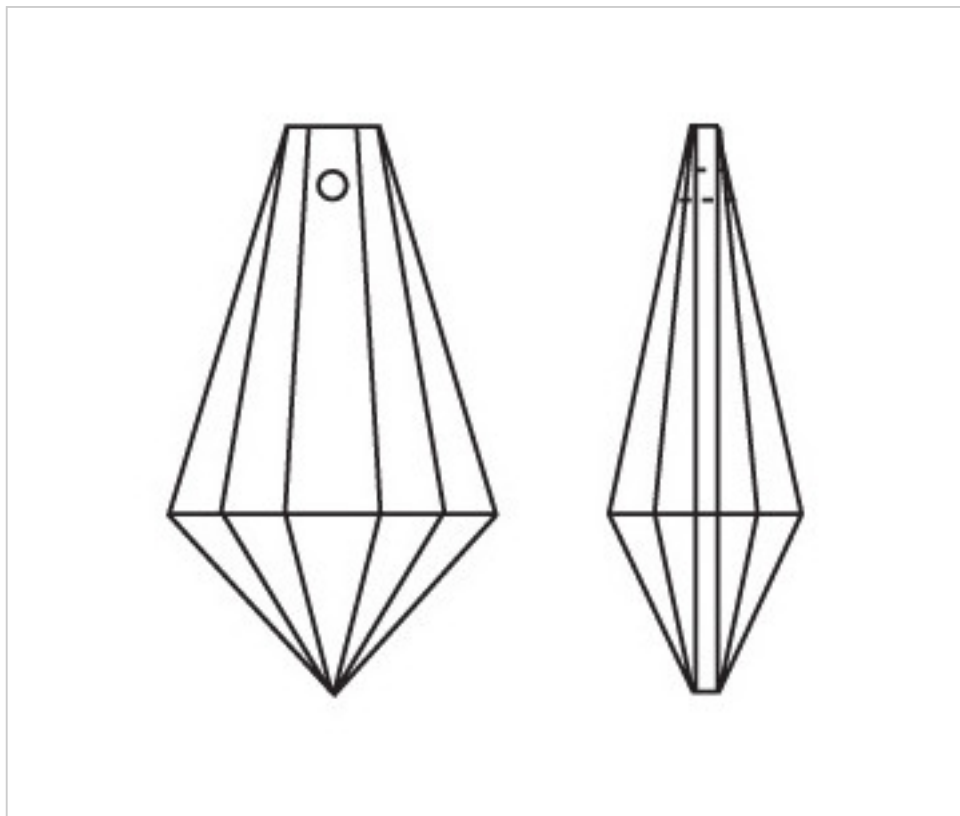

CRYSTAL FOR LAMPS > Scholer Crystal Austria > Schöler Basic Line
Plain Prisms

A611250

Prism 4012/50x25mm (ex 1121)

March 04th, 2025, 09:45

PRICE

	Lot	P.V.P. excluding VAT
Pedido mínimo	90	1,21€

Continued on next page >>

CRYSTAL FOR LAMPS > Scholer Crystal Austria > Schöler Basic Line
Plain Prisms

A611250

Prism 4012/50x25mm (ex 1121)

TECHNICAL SPECIFICATIONS

Weight: 10 Grams

Packging: Box 90 Units

OTHER FEATURES

Length (mm): 50

Width (mm): 25

Colour: Transparent

DOCUMENTS

 [Prism 4012/50x25mm \(ex 1121\)](#)