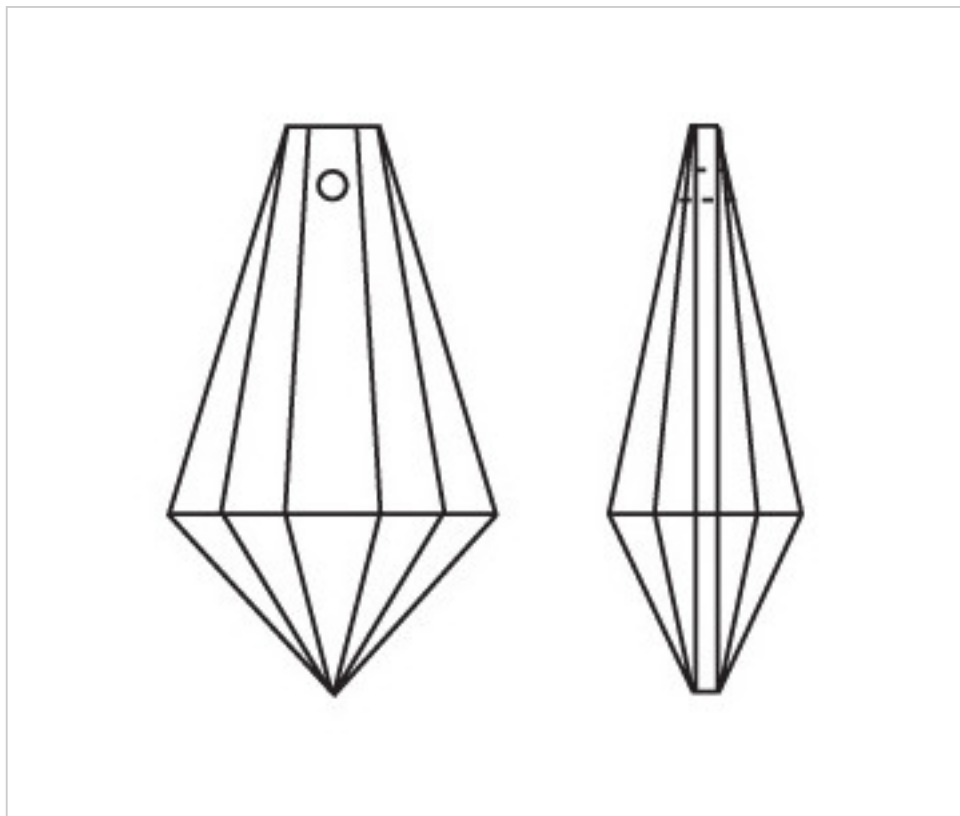

CRYSTAL FOR LAMPS > Scholer Crystal Austria > Schöler Basic Line
Plain Prisms

A611250

Prism 4012/50x25mm (ex 1121)

July 22nd, 2024, 11:29

PRICE

	Lot	P.V.P. excluding VAT
	1	1,90€
	18	1,26€
	90	1,11€

Continued on next page >>

CRYSTAL FOR LAMPS > Scholer Crystal Austria > Schöler Basic Line
Plain Prisms

A611250

Prism 4012/50x25mm (ex 1121)

TECHNICAL SPECIFICATIONS

Weight: 10 Grams

Packging: Box 90 Units

OTHER FEATURES

Length (mm): 50

Width (mm): 25

Colour: Transparent

DOCUMENTS

 [Prism 4012/50x25mm \(ex 1121\)](#)