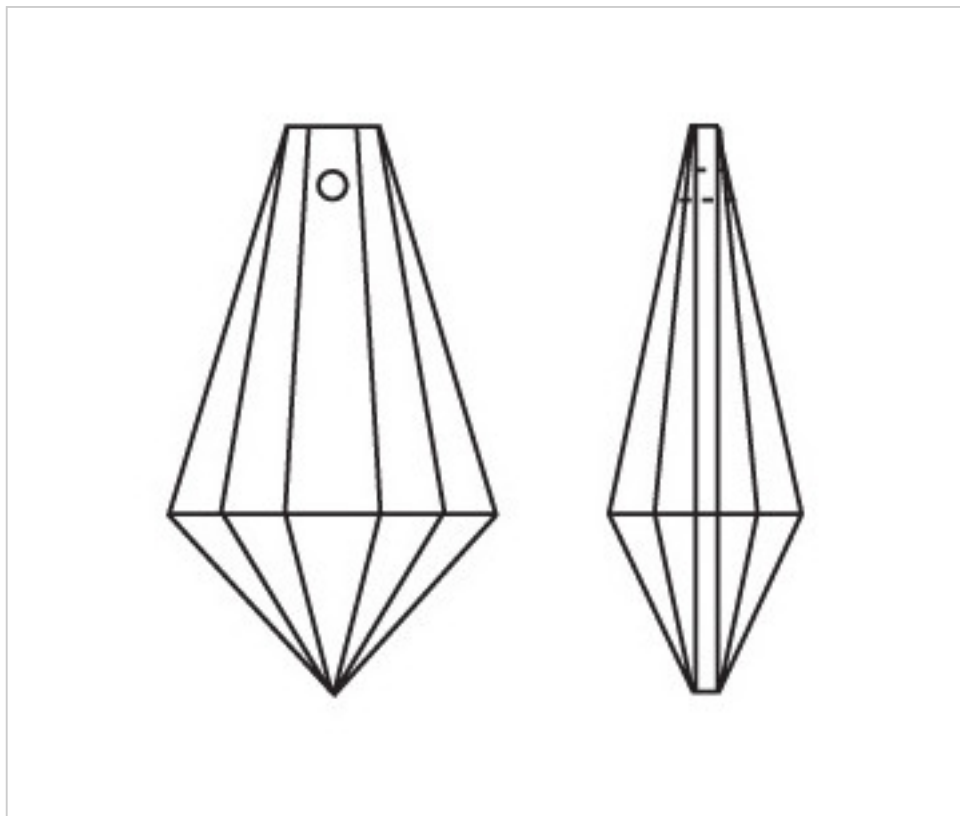

**A611250**

**Prism 4012/50x25mm (ex 1121)**

December 22nd, 2024, 08:25

**PRICE**

Lot	P.V.P. excluding VAT
1	1,90€
18	1,26€
90	1,11€

Continued on next page >>

CRYSTAL FOR LAMPS > Scholer Crystal Austria > Schöler Basic Line  
Plain Prisms

**A611250**

**Prism 4012/50x25mm (ex 1121)**

## OTHER FEATURES

---

Length (mm): 50

Width (mm): 25

Colour: Transparent