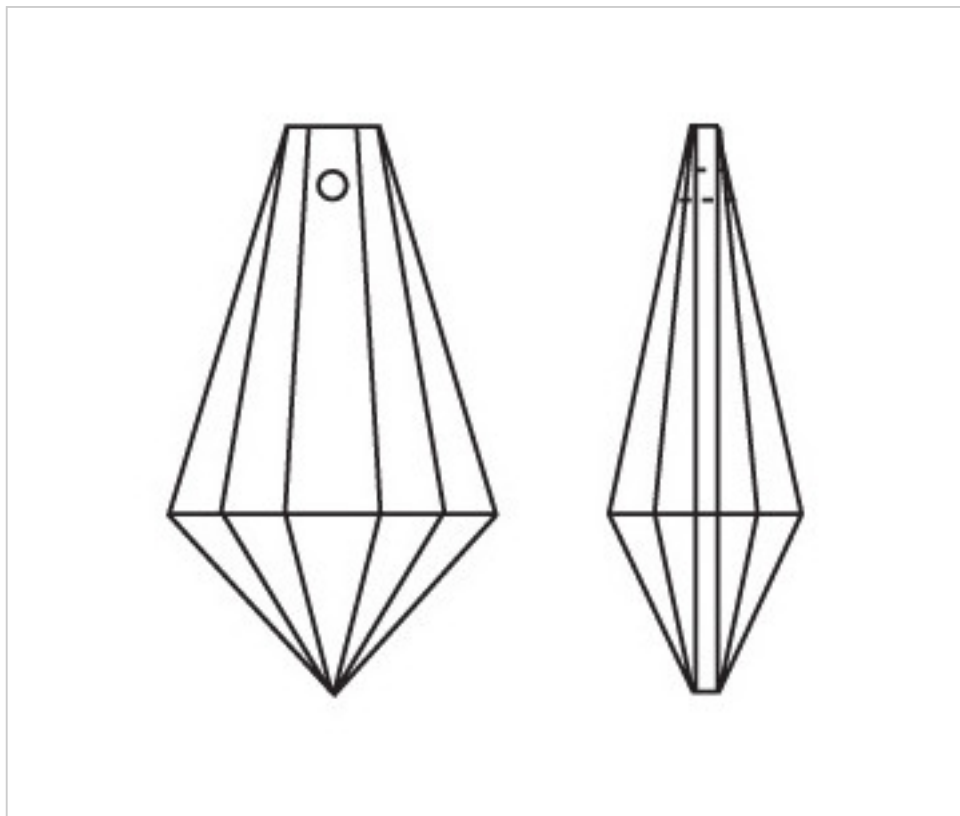

CRYSTAL FOR LAMPS > Scholer Crystal Austria > Schöler Basic Line  
Plain Prisms

**A611250**

**Prism 4012/50x25mm (ex 1121)**

April 05th, 2025, 05:24

## PRICE

	Lot	P.V.P. excluding VAT
Pedido mínimo	90	1,21€

Continued on next page >>

CRYSTAL FOR LAMPS > Scholer Crystal Austria > Schöler Basic Line  
Plain Prisms

**A611250**

**Prism 4012/50x25mm (ex 1121)**

## **OTHER FEATURES**

---

Length (mm): 50

Width (mm): 25

Colour: Transparent