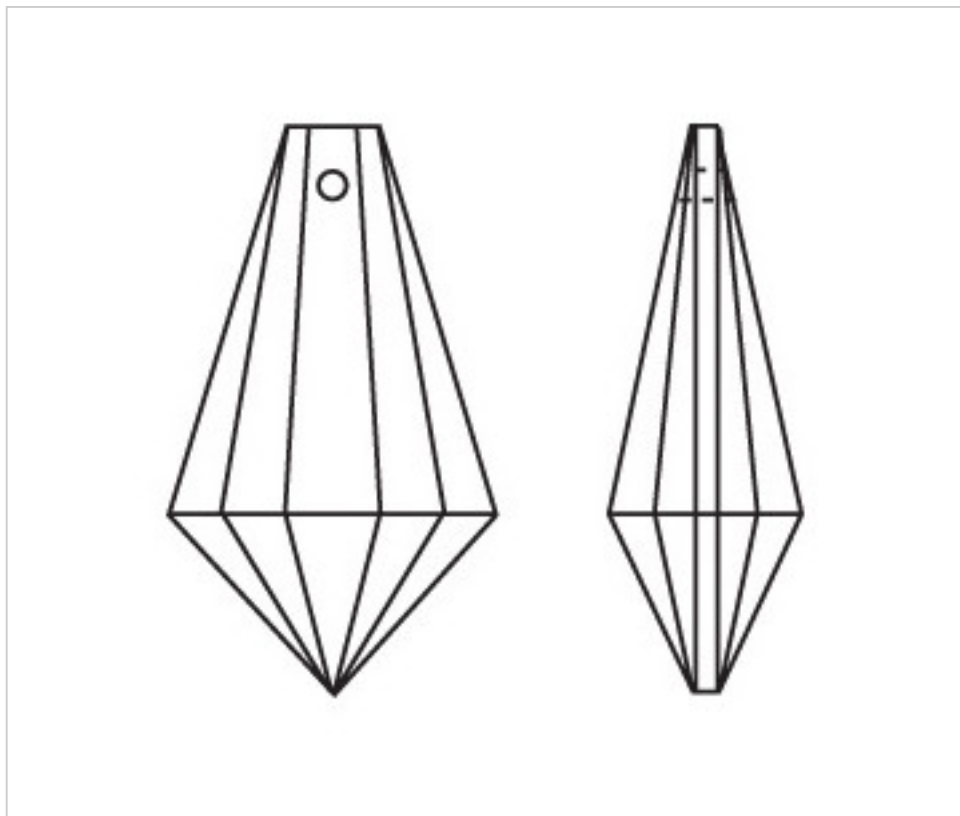

A611250

Prism 4012/50x25mm (ex 1121)

November 21st, 2024, 14:11

PRICE

	Lot	P.V.P. excluding VAT
	1	1,90€
	18	1,26€
	90	1,11€

Continued on next page >>

CRYSTAL FOR LAMPS > Scholer Crystal Austria > Schöler Basic Line
Plain Prisms

A611250

Prism 4012/50x25mm (ex 1121)

TECHNICAL SPECIFICATIONS

Weight: 10 Grams

Packging: Box 90 Units

OTHER FEATURES

Length (mm): 50

Width (mm): 25