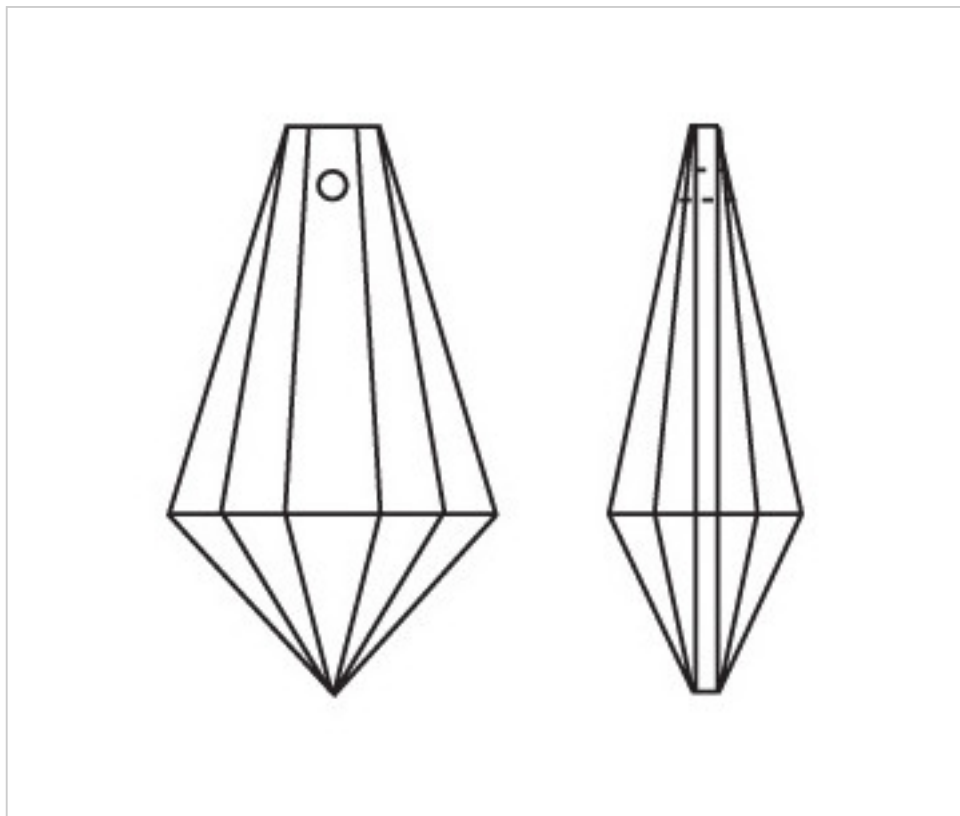

A611263

Prism 4012/63x32mm (ex 1121)

April 05th, 2025, 11:41

PRICE

Lot	P.V.P. excluding VAT
1	3,12€
12	2,08€
60	1,81€

Continued on next page >>

CRYSTAL FOR LAMPS > Scholer Crystal Austria > Schöler Basic Line
Plain Prisms

A611263

Prism 4012/63x32mm (ex 1121)

TECHNICAL SPECIFICATIONS

Weight: 26 Grams

Packging: Box 60 Units

OTHER FEATURES

Length (mm): 63

Width (mm): 32