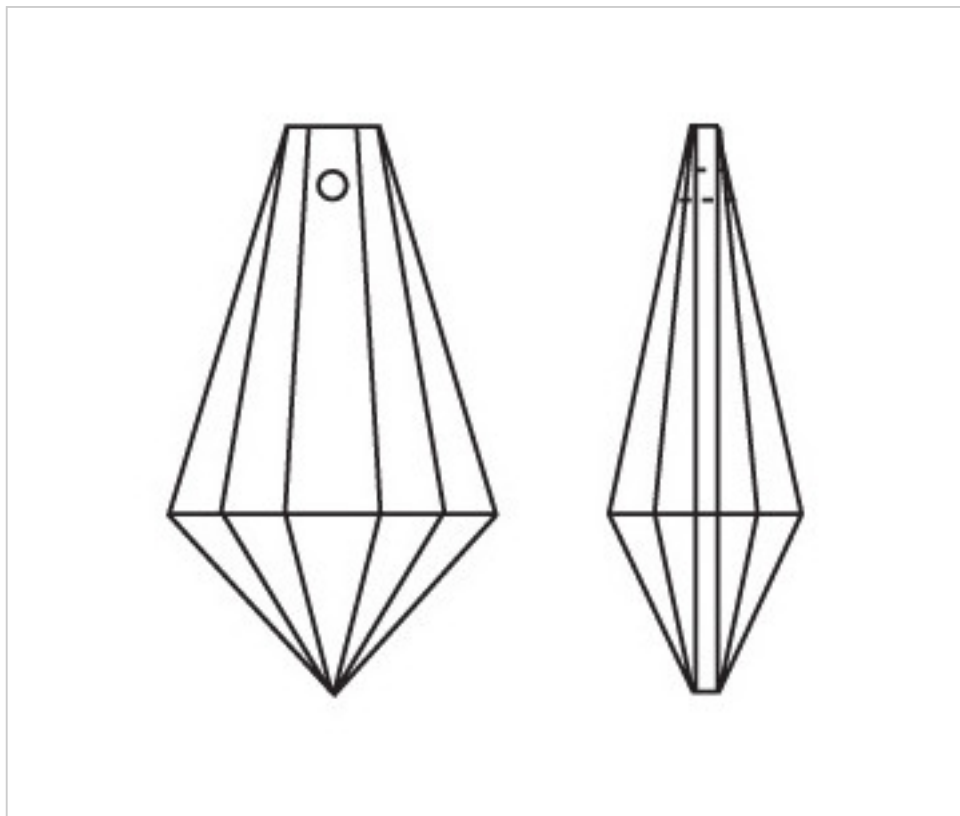

A611263

Prism 4012/63x32mm (ex 1121)

December 04th, 2024, 09:19

PRICE

Lot	P.V.P. excluding VAT
1	2,85€
12	1,90€
60	1,65€

Continued on next page >>

CRYSTAL FOR LAMPS > Scholer Crystal Austria > Schöler Basic Line
Plain Prisms

A611263

Prism 4012/63x32mm (ex 1121)

TECHNICAL SPECIFICATIONS

Weight: 26 Grams

Packging: Box 60 Units

OTHER FEATURES

Length (mm): 63

Width (mm): 32