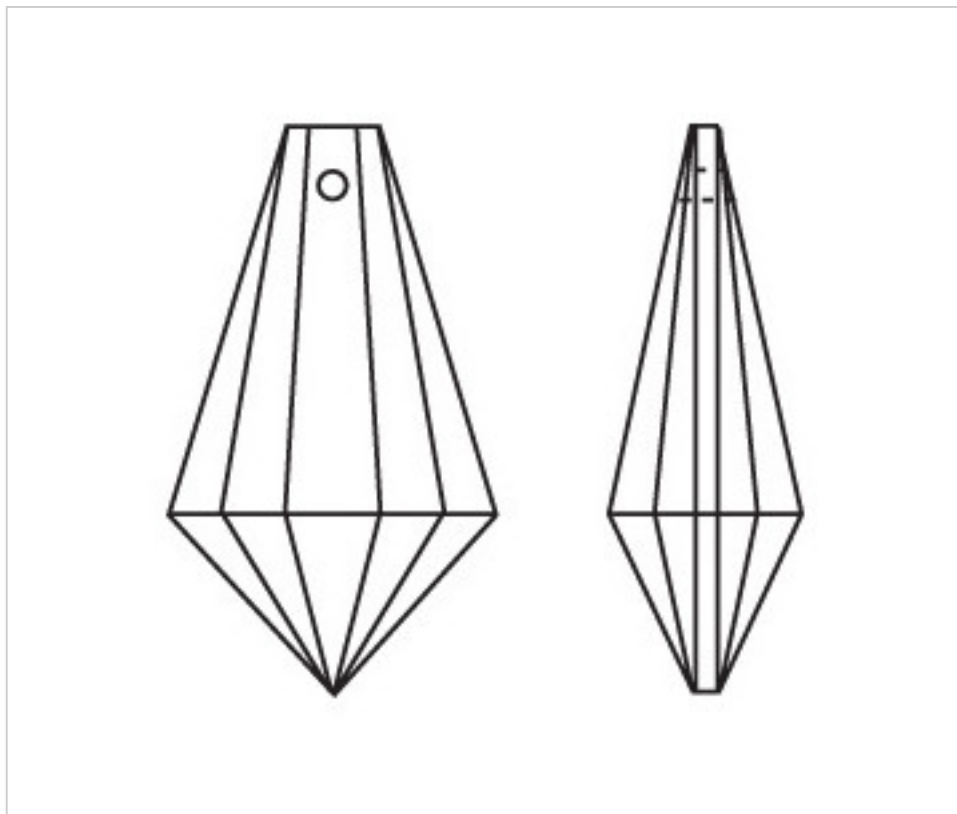

CRYSTAL FOR LAMPS > Scholer Crystal Austria > Schöler Basic Line  
Plain Prisms

**A611263**

**Prism 4012/63x32mm (ex 1121)**

July 22nd, 2024, 11:29

**PRICE**

	Lot	P.V.P. excluding VAT
	1	2,85€
	12	1,90€
	60	1,65€

Continued on next page >>

CRYSTAL FOR LAMPS > Scholer Crystal Austria > Schöler Basic Line  
Plain Prisms

**A611263**

**Prism 4012/63x32mm (ex 1121)**

## OTHER FEATURES

---

Length (mm): 63

Width (mm): 32

Colour: Transparent