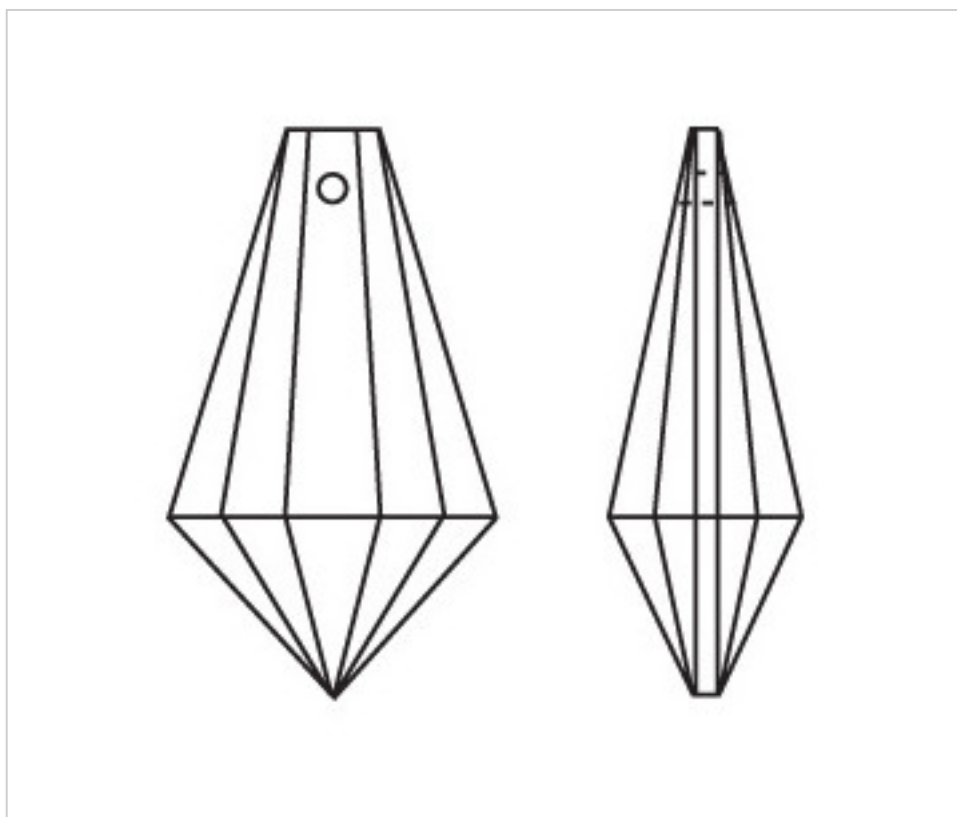

**A611263**

**Prism 4012/63x32mm (ex 1121)**

January 09th, 2025, 05:38

**PRICE**

	Lot	P.V.P. excluding VAT
	1	3,12€
	12	2,08€
	60	1,81€

Continued on next page >>

CRYSTAL FOR LAMPS > Scholer Crystal Austria > Schöler Basic Line  
Plain Prisms

**A611263**

**Prism 4012/63x32mm (ex 1121)**

## **OTHER FEATURES**

---

Length (mm): 63

Width (mm): 32

Colour: Transparent