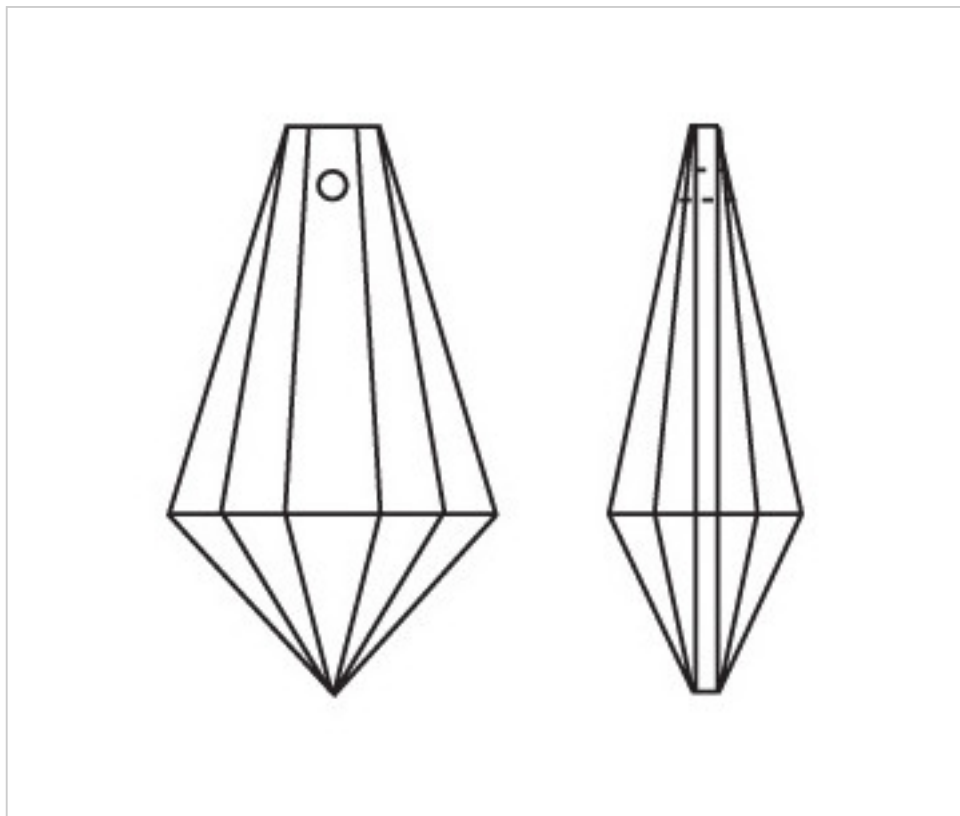

A611263

Prism 4012/63x32mm (ex 1121)

March 04th, 2025, 09:24

PRICE

Lot	P.V.P. excluding VAT
1	3,12€
12	2,08€
60	1,81€

Continued on next page >>

CRYSTAL FOR LAMPS > Scholer Crystal Austria > Schöler Basic Line
Plain Prisms

A611263

Prism 4012/63x32mm (ex 1121)

TECHNICAL SPECIFICATIONS

Weight: 26 Grams

Packging: Box 60 Units

OTHER FEATURES

Length (mm): 63

Width (mm): 32