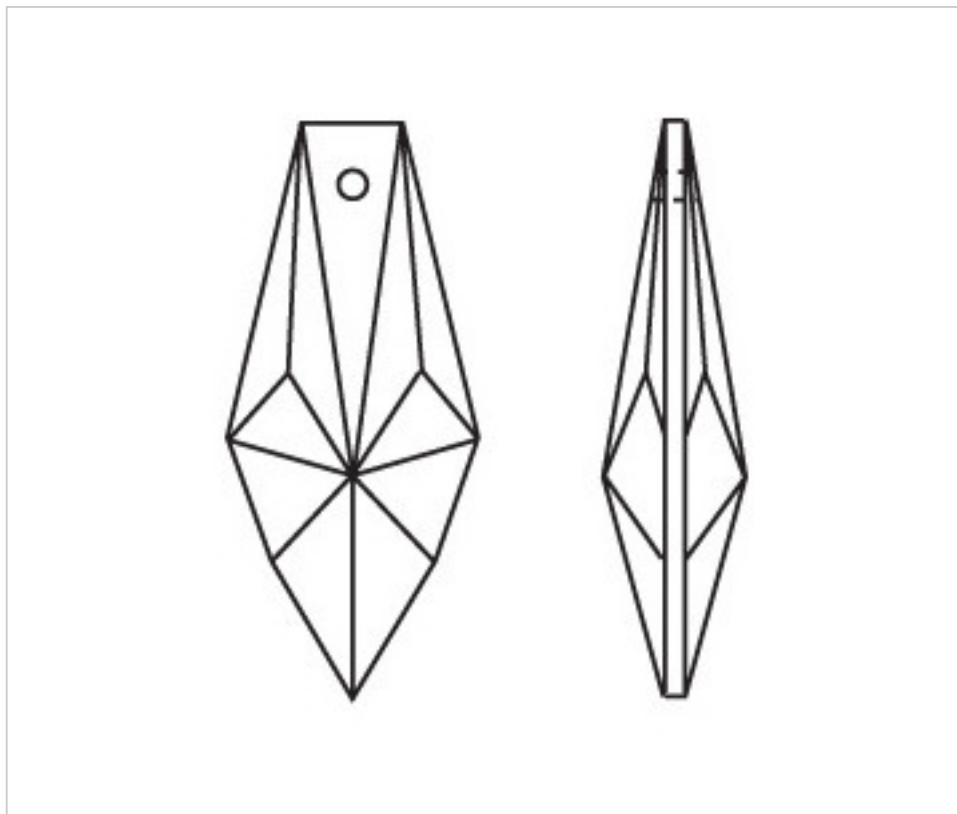

CRYSTAL FOR LAMPS > Scholer Crystal Austria > Schöler Basic Line  
Plain Prisms

**A620475**

**Prism 4137/76x30mm (ex 1131)**

January 09th, 2025, 06:33

## PRICE

	Lot	P.V.P. excluding VAT
Pedido mínimo	80	2,22€

Continued on next page >>

CRYSTAL FOR LAMPS > Scholer Crystal Austria > Schöler Basic Line  
Plain Prisms

**A620475**

**Prism 4137/76x30mm (ex 1131)**

## OTHER FEATURES

---

Length (mm): 76

Width (mm): 30

Colour: Transparent