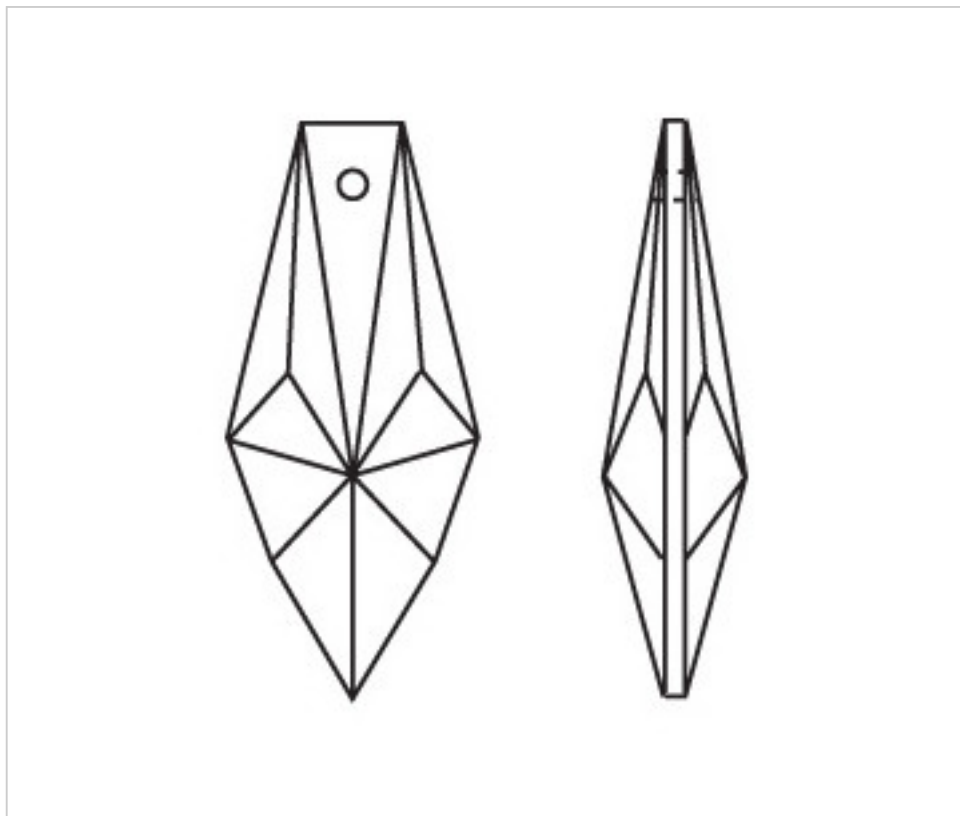

CRYSTAL FOR LAMPS > Scholer Crystal Austria > Schöler Basic Line  
Plain Prisms

**A620475**

**Prism 4137/76x30mm (ex 1131)**

July 22nd, 2024, 11:35

**PRICE**

	Lot	P.V.P. excluding VAT
	1	3,84€
	16	2,56€
	80	2,22€

Continued on next page >>

CRYSTAL FOR LAMPS > Scholer Crystal Austria > Schöler Basic Line  
Plain Prisms

**A620475**

**Prism 4137/76x30mm (ex 1131)**

## OTHER FEATURES

---

Length (mm): 76

Width (mm): 30

Colour: Transparent