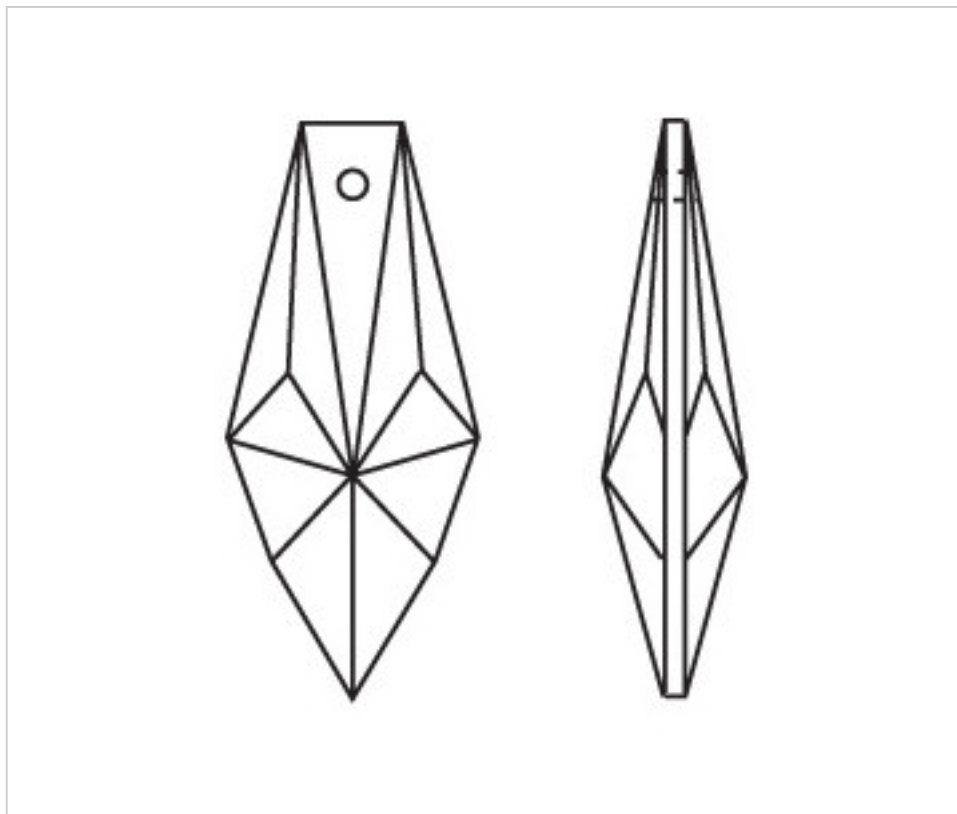

CRYSTAL FOR LAMPS > Scholer Crystal Austria > Schöler Basic Line  
Plain Prisms

**A620475**

**Prism 4137/76x30mm (ex 1131)**

April 05th, 2025, 05:37

**PRICE**

	Lot	P.V.P. excluding VAT
Pedido mínimo	80	2,42€

Continued on next page >>

CRYSTAL FOR LAMPS > Scholer Crystal Austria > Schöler Basic Line  
Plain Prisms

**A620475**

**Prism 4137/76x30mm (ex 1131)**

## OTHER FEATURES

---

Length (mm): 76

Width (mm): 30

Colour: Transparent