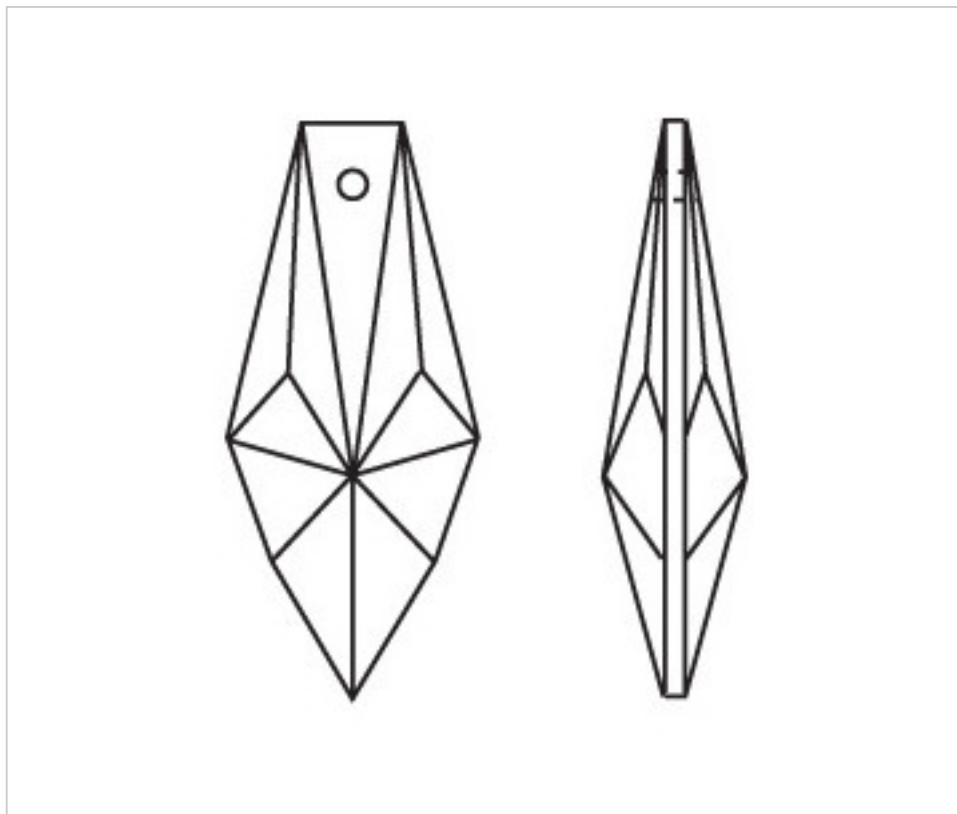

CRYSTAL FOR LAMPS > Scholer Crystal Austria > Schöler Basic Line
Plain Prisms

A620475

Prism 4137/76x30mm (ex 1131)

March 04th, 2025, 09:20

PRICE

	Lot	P.V.P. excluding VAT
Pedido mínimo	80	2,42€

Continued on next page >>

CRYSTAL FOR LAMPS > Scholer Crystal Austria > Schöler Basic Line
Plain Prisms

A620475

Prism 4137/76x30mm (ex 1131)

TECHNICAL SPECIFICATIONS

Weight: 53 Grams

Packging: Box 80 Units

OTHER FEATURES

Length (mm): 76

Width (mm): 30

Colour: Transparent

DOCUMENTS

 [Prism 4137/76x30mm \(ex 1131\)](#)