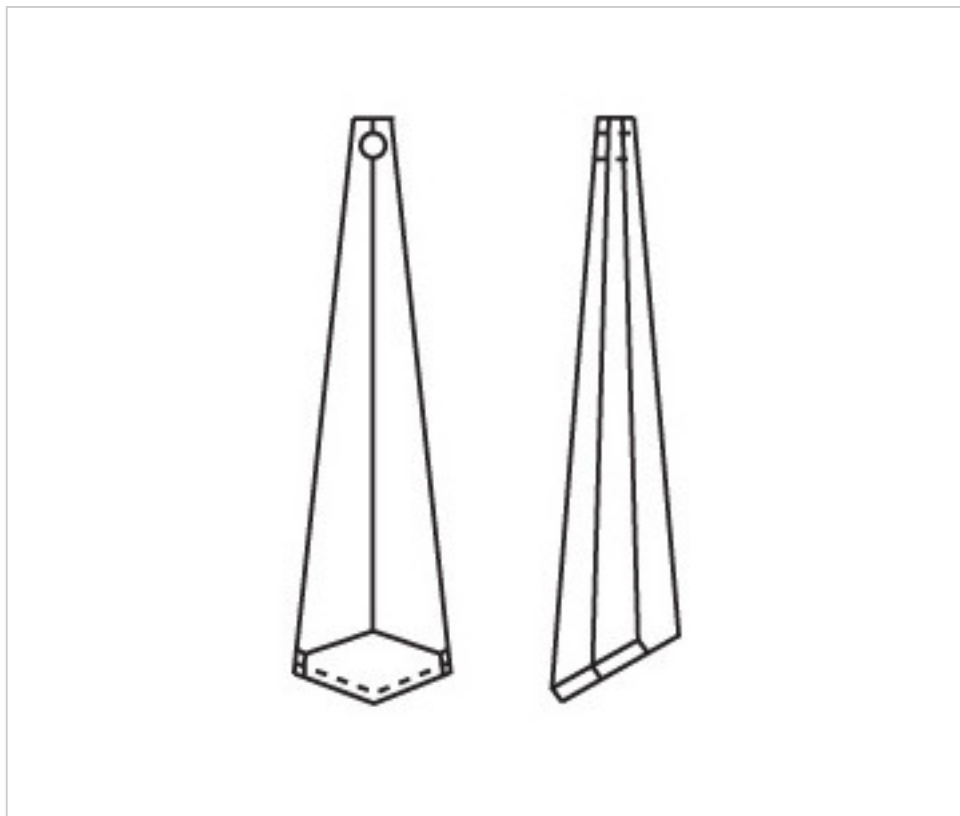

CRYSTAL FOR LAMPS > Scholer Crystal Austria > Schöler Basic Line  
Plain Prisms

**A622563**

**Prism 4031/63x16mm (ex 3051)**

November 23rd, 2024, 09:07

**PRICE**

Lot	P.V.P. excluding VAT
1	1,85€
16	1,24€
128	1,05€

Continued on next page >>

CRYSTAL FOR LAMPS > Scholer Crystal Austria > Schöler Basic Line  
Plain Prisms

**A622563**

**Prism 4031/63x16mm (ex 3051)**

## OTHER FEATURES

---

Length (mm): 63

Width (mm): 16

Colour: Transparent