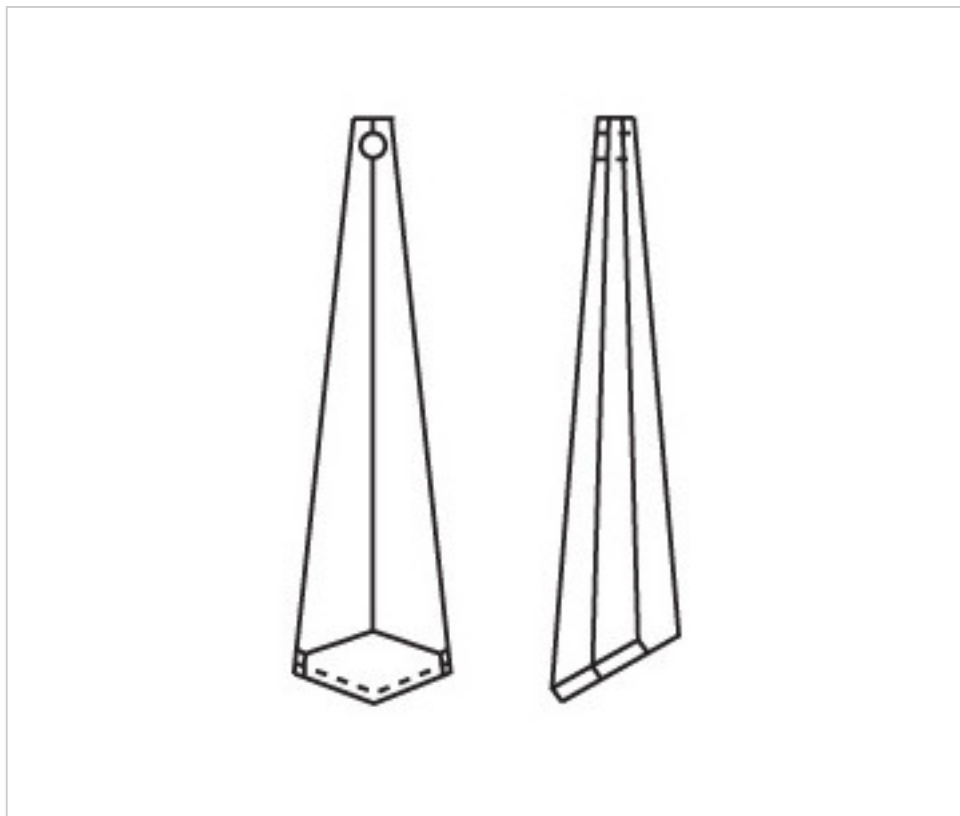

CRYSTAL FOR LAMPS > Scholer Crystal Austria > Schöler Basic Line
Plain Prisms

A62256T

Prism 4031/63x16mm (ex 3051) crystal Amber

August 24th, 2024, 14:36

PRICE

	Lot	P.V.P. excluding VAT
	1	3,22€
	16	2,16€
	128	1,87€

Continued on next page >>

CRYSTAL FOR LAMPS > Scholer Crystal Austria > Schöler Basic Line
Plain Prisms

A62256T

Prism 4031/63x16mm (ex 3051) crystal Amber

TECHNICAL SPECIFICATIONS

Weight: 8 Grams

Packging: Box 128 Units

OTHER FEATURES

Length (mm): 63

Width (mm): 16

Colour: Amber

DOCUMENTS

 [Prism 4031/63x16mm \(ex 3051\) crystal Amber](#)