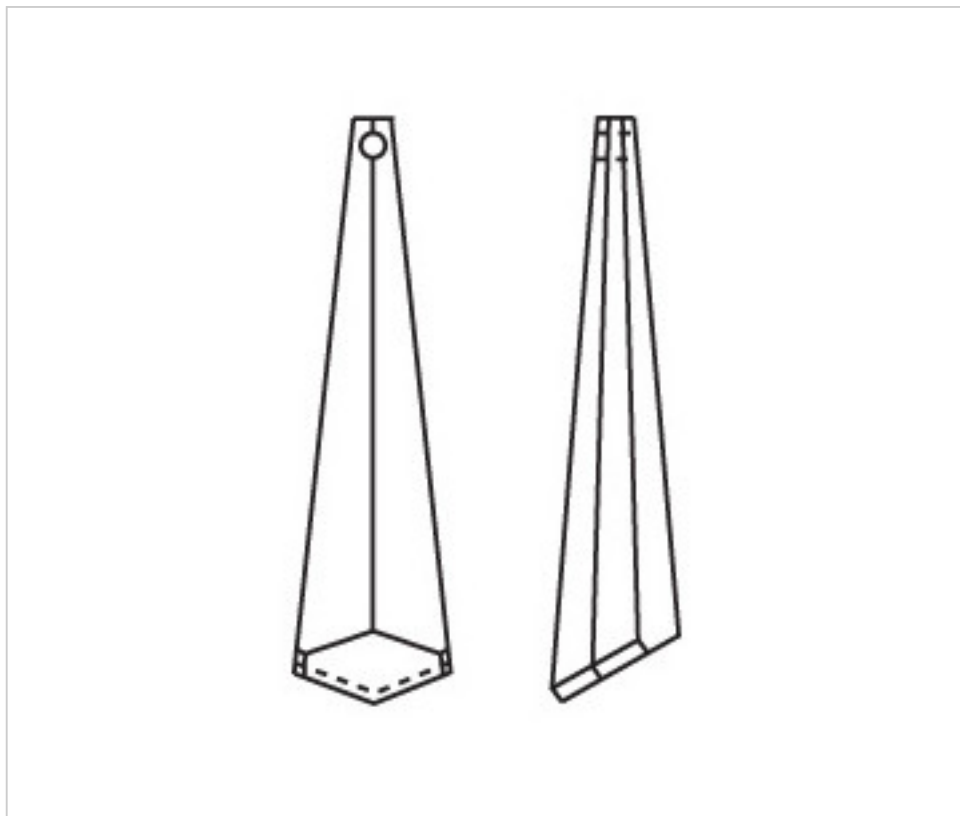

CRYSTAL FOR LAMPS > Scholer Crystal Austria > Schöler Basic Line
Plain Prisms

A62256T

Prism 4031/63x16mm (ex 3051) crystal Amber

December 04th, 2024, 09:26

PRICE

	Lot	P.V.P. excluding VAT
	1	3,22€
	16	2,16€
	128	1,87€

Continued on next page >>

CRYSTAL FOR LAMPS > Scholer Crystal Austria > Schöler Basic Line
Plain Prisms

A62256T

Prism 4031/63x16mm (ex 3051) crystal Amber

TECHNICAL SPECIFICATIONS

Weight: 8 Grams

Packging: Box 128 Units

OTHER FEATURES

Length (mm): 63

Width (mm): 16

Colour: Amber

DOCUMENTS

 [Prism 4031/63x16mm \(ex 3051\) crystal Amber](#)