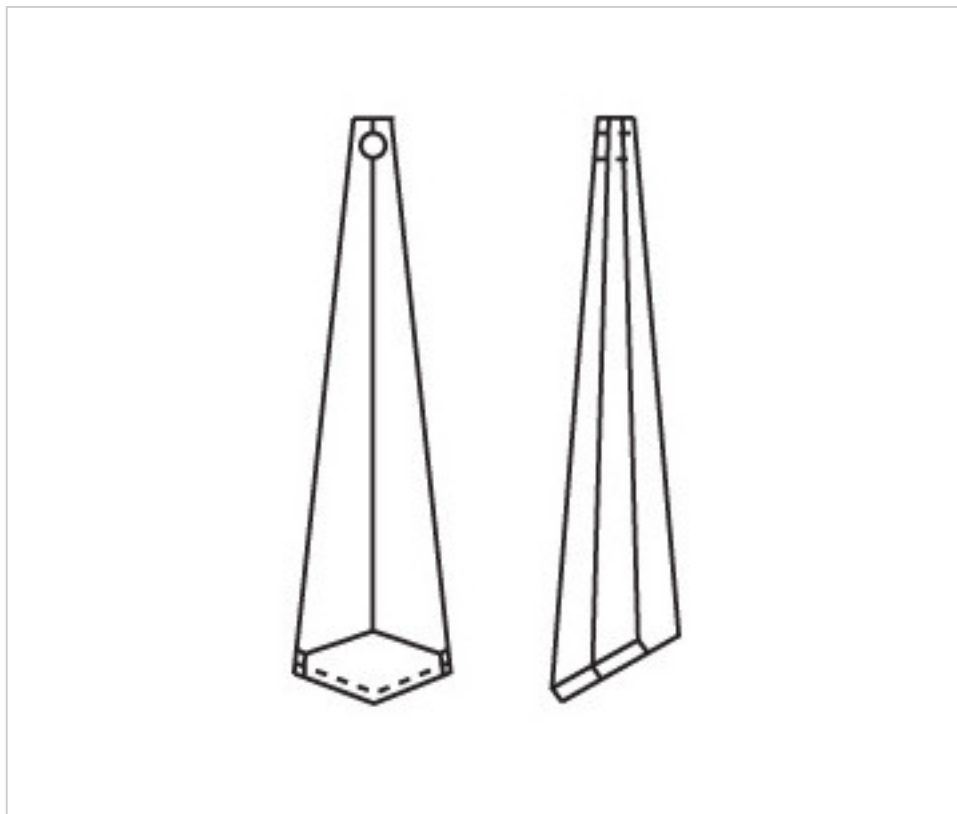

CRYSTAL FOR LAMPS > Scholer Crystal Austria > Schöler Basic Line
Plain Prisms

A62256R

Prism 4031/63x16mm (ex 3051) Ruby

March 04th, 2025, 07:00

PRICE

	Lot	P.V.P. excluding VAT
	1	4,37€
	16	2,94€
	128	2,54€

Continued on next page >>

CRYSTAL FOR LAMPS > Scholer Crystal Austria > Schöler Basic Line
Plain Prisms

A62256R

Prism 4031/63x16mm (ex 3051) Ruby

TECHNICAL SPECIFICATIONS

Weight: 8 Grams

Packging: Box 128 Units

OTHER FEATURES

Length (mm): 63

Width (mm): 16

Colour: Ruby

DOCUMENTS

 [Prism 4031/63x16mm \(ex 3051\) Ruby](#)