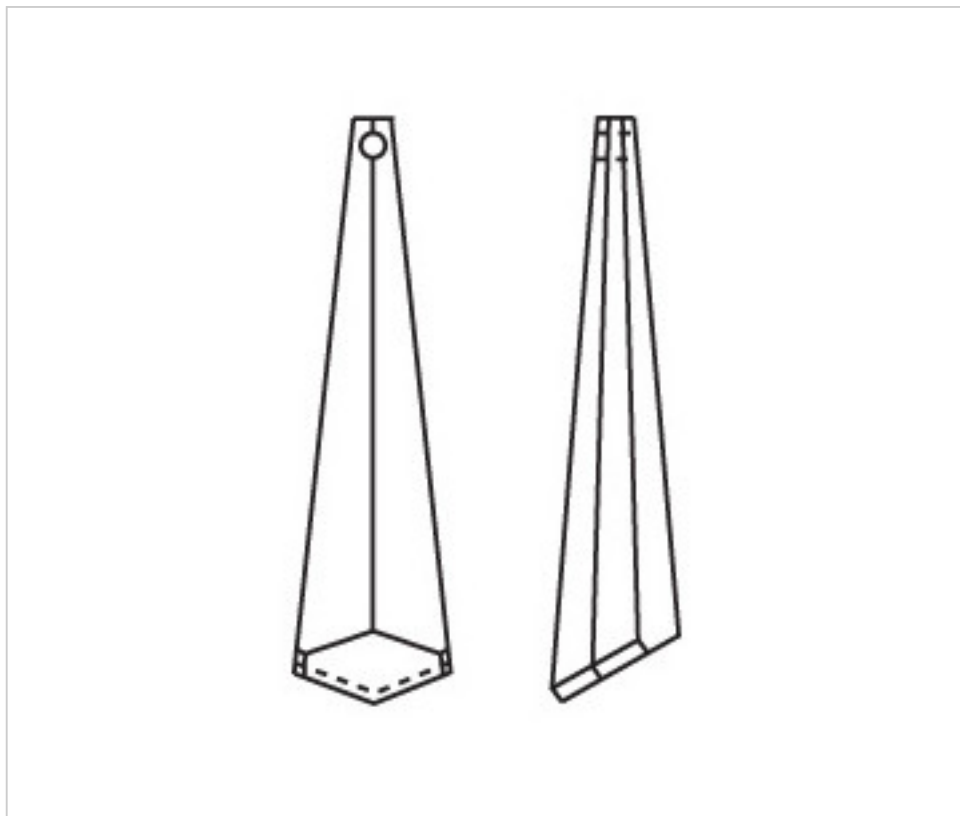

CRYSTAL FOR LAMPS > Scholer Crystal Austria > Schöler Basic Line
Plain Prisms

A62256R

Prism 4031/63x16mm (ex 3051) Ruby

January 08th, 2025, 11:14

PRICE

	Lot	P.V.P. excluding VAT
	1	4,37€
	16	2,94€
	128	2,54€

Continued on next page >>

CRYSTAL FOR LAMPS > Scholer Crystal Austria > Schöler Basic Line
Plain Prisms

A62256R

Prism 4031/63x16mm (ex 3051) Ruby

TECHNICAL SPECIFICATIONS

Weight: 8 Grams

Packging: Box 128 Units

OTHER FEATURES

Length (mm): 63

Width (mm): 16

Colour: Ruby

DOCUMENTS

 [Prism 4031/63x16mm \(ex 3051\) Ruby](#)