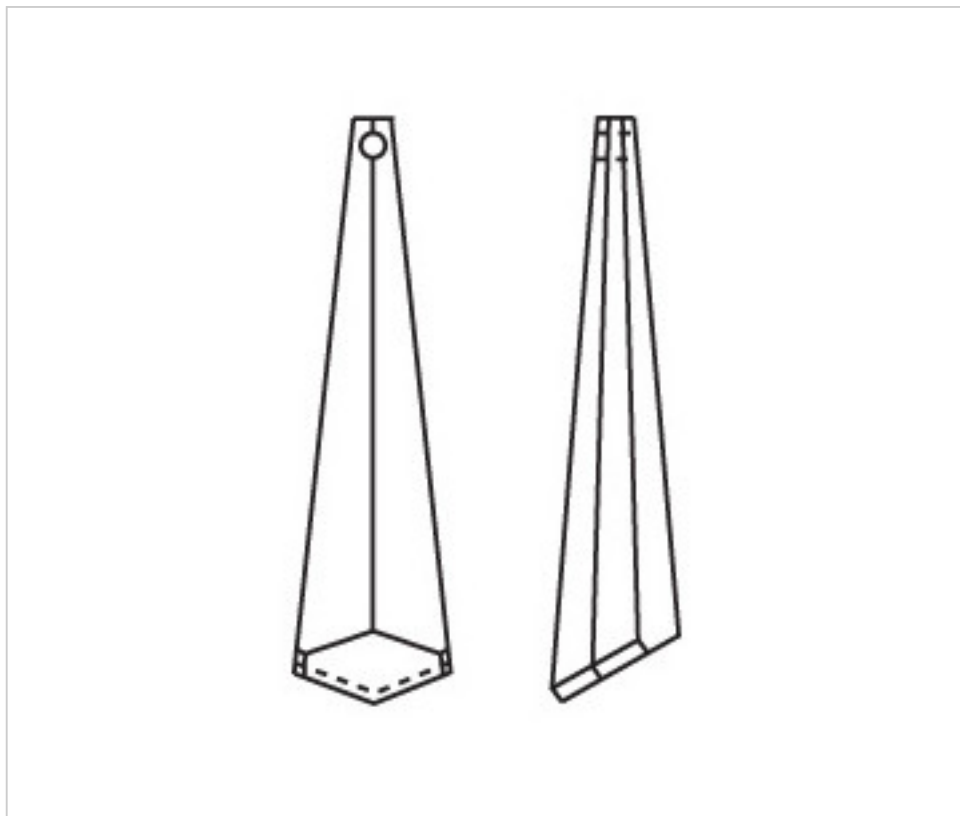

CRYSTAL FOR LAMPS > Scholer Crystal Austria > Schöler Basic Line
Plain Prisms

A62256Z

Prism 4031/63x16mm (ex 3051) Sapphire

August 24th, 2024, 14:50

PRICE

	Lot	P.V.P. excluding VAT
	1	3,99€
	16	2,68€
	128	2,31€

Continued on next page >>

CRYSTAL FOR LAMPS > Scholer Crystal Austria > Schöler Basic Line
Plain Prisms

A62256Z

Prism 4031/63x16mm (ex 3051) Sapphire

TECHNICAL SPECIFICATIONS

Weight: 8 Grams

Packging: Box 128 Units

OTHER FEATURES

Length (mm): 63

Width (mm): 16

Colour: Sapphire

DOCUMENTS

 [Prism 4031/63x16mm \(ex 3051\) Sapphire](#)