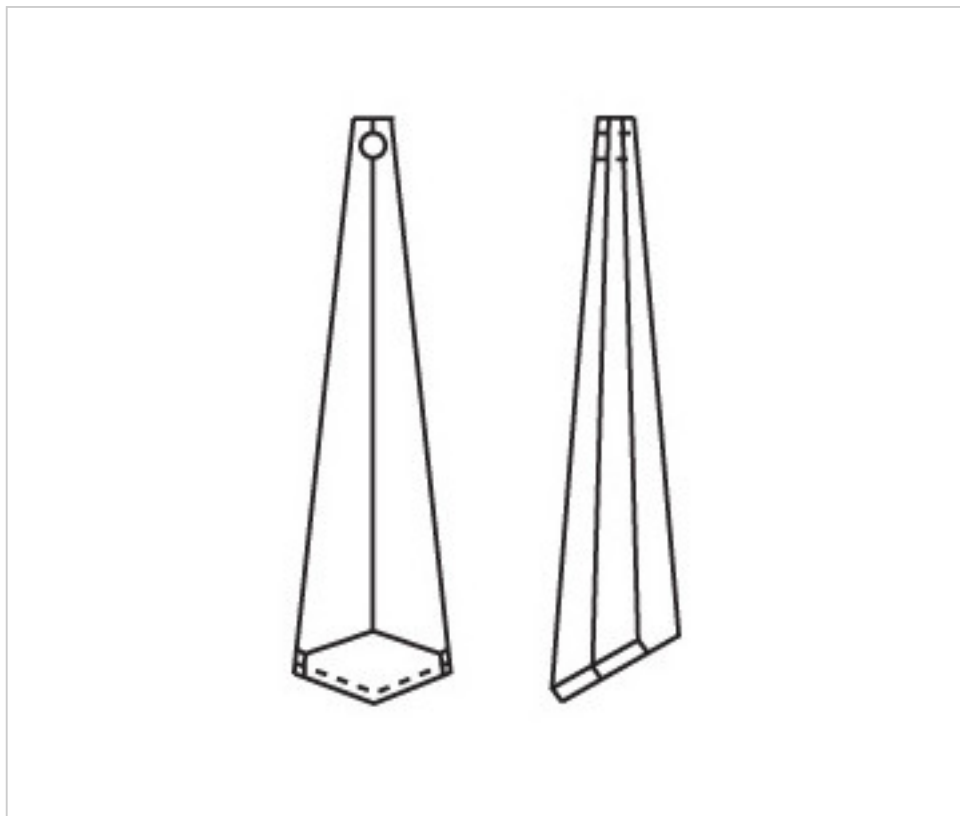

CRYSTAL FOR LAMPS > Scholer Crystal Austria > Schöler Basic Line
Plain Prisms

A62257Y

Prism 4031/76x20mm (ex 3051) Jet

August 24th, 2024, 15:00

PRICE

Lot	P.V.P. excluding VAT
1	5,89€
14	3,94€
98	3,42€

Continued on next page >>

CRYSTAL FOR LAMPS > Scholer Crystal Austria > Schöler Basic Line
Plain Prisms

A62257Y

Prism 4031/76x20mm (ex 3051) Jet

TECHNICAL SPECIFICATIONS

Weight: 14 Grams

Packging: Box 98 Units

OTHER FEATURES

Length (mm): 76

Width (mm): 20

Colour: Jet

DOCUMENTS

 [Prism 4031/76x20mm \(ex 3051\) Jet](#)