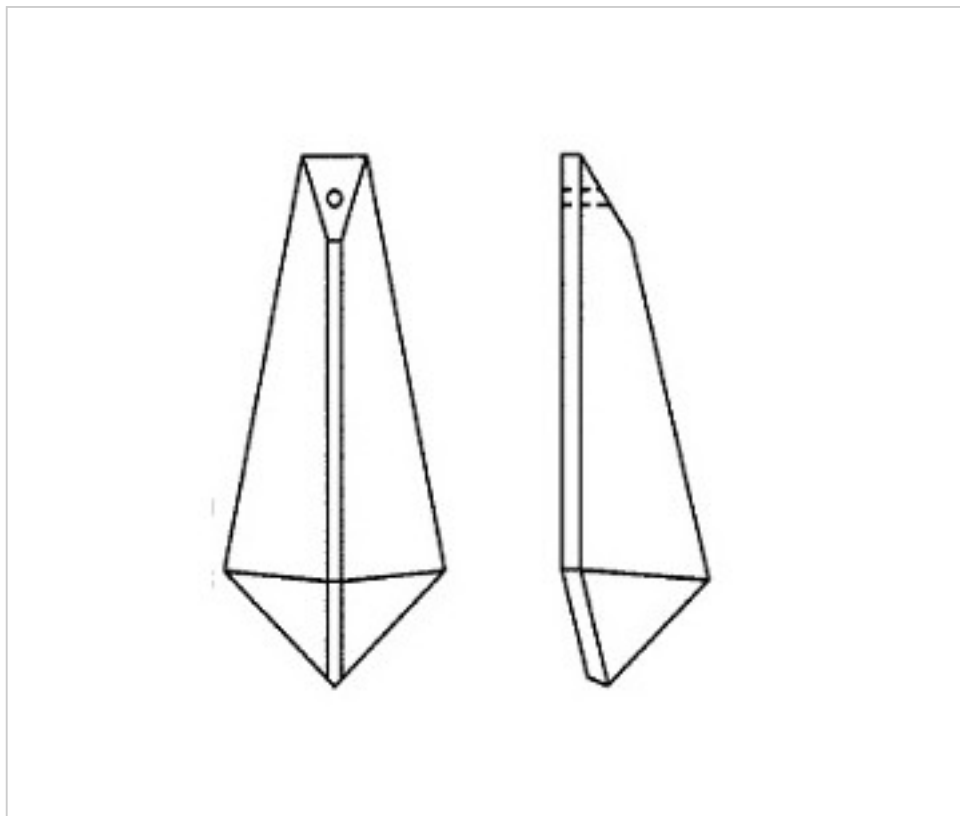

CRYSTAL FOR LAMPS > Scholer Crystal Austria > Schöler Basic Line
Plain Prisms

A624550

Prism 4119 50x24mm (ex 3061)

July 22nd, 2024, 11:29

PRICE

Lot	P.V.P. excluding VAT
1	1,89€
18	1,26€
90	1,11€

Continued on next page >>

CRYSTAL FOR LAMPS > Scholer Crystal Austria > Schöler Basic Line
Plain Prisms

A624550

Prism 4119 50x24mm (ex 3061)

TECHNICAL SPECIFICATIONS

Weight: 10 Grams

Packging: Box 90 Units

OTHER FEATURES

Length (mm): 50

Width (mm): 24

Colour: Transparent