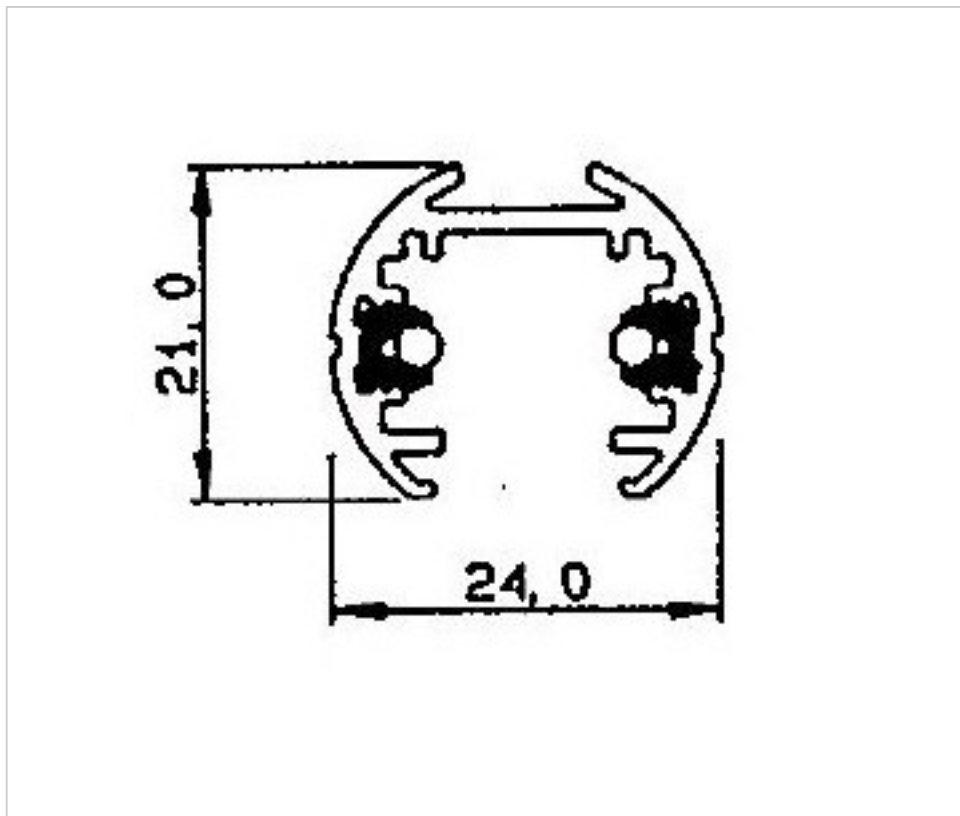

6650116

Rail 220V 1m anodized chrome

December 22nd, 2024, 03:11

PRICE

	Lot	P.V.P. excluding VAT
Outlet	1	5,00€
	1	55,28€
	10	52,64€
	30	51,10€

Continued on next page >>

ELECTRICAL EQUIPMENT > Low Voltage Rails & Accessories > Low Voltage Track
Low Voltage Rail 1M

6650116

Rail 220V 1m anodized chrome

NOTES

Indoor use. IP 20. Max load 300W for 5m

OTHER FEATURES

Length (mm): 1000
Voltage In (Vac): 220

Colour: Chrome