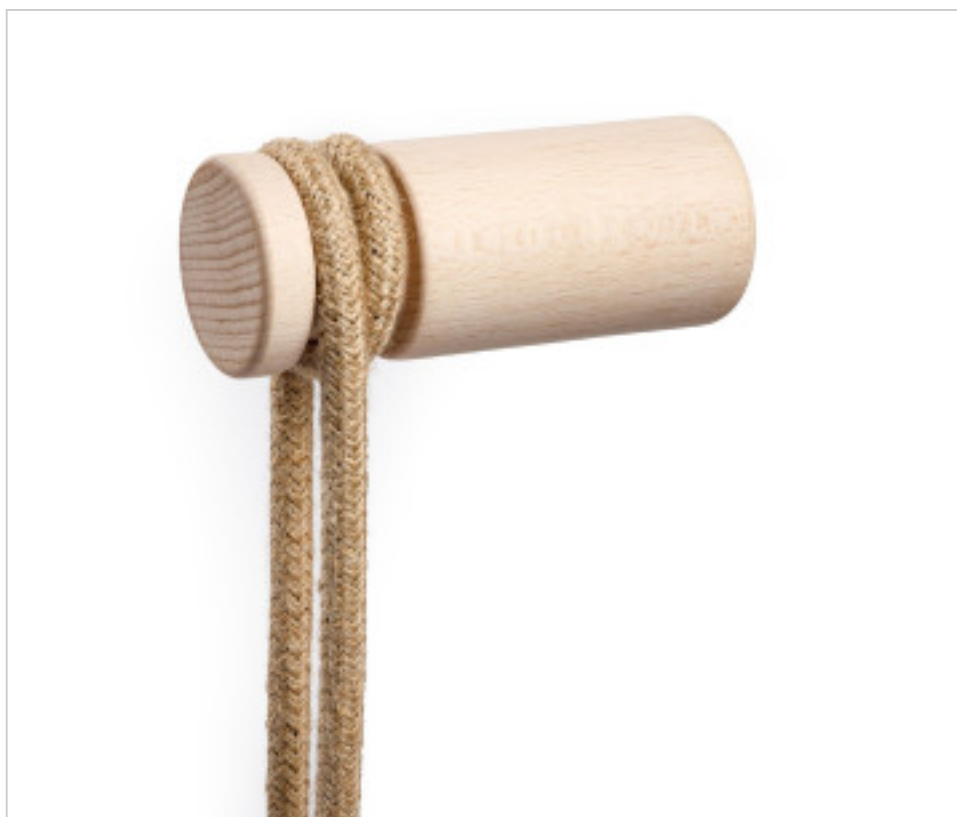

#### DESCRIPTION

Rolé, wooden wall mount cable tie for pendant lamp. Finish: Neutral. Includes screw and plug for fixing to the wall

**Natural wood Role support for textile cable**

## **NOTES**

---

Rolé kit, wooden cable grommets, wall fixing for pendant lamp. Finish: Neutral

## **OTHER FEATURES**

---

High (mm): 100

Diameter (mm): 40

Colour: Natural