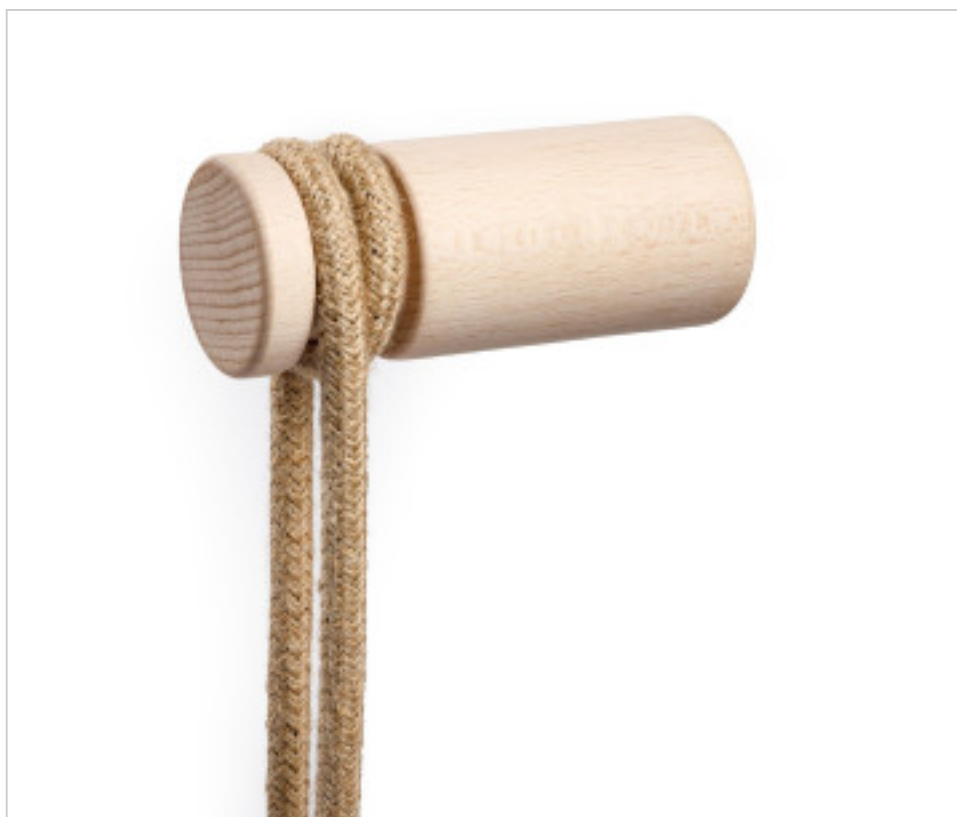

### Natural wood Rolé support for textile cable

November 04th, 2024, 20:22

#### DESCRIPTION

Rolé, wooden wall mount cable tie for pendant lamp. Finish: Neutral. Includes screw and plug for fixing to the wall

**Natural wood Role support for textile cable**

## **OTHER FEATURES**

---

High (mm): 100

Diameter (mm): 40

Colour: Natural