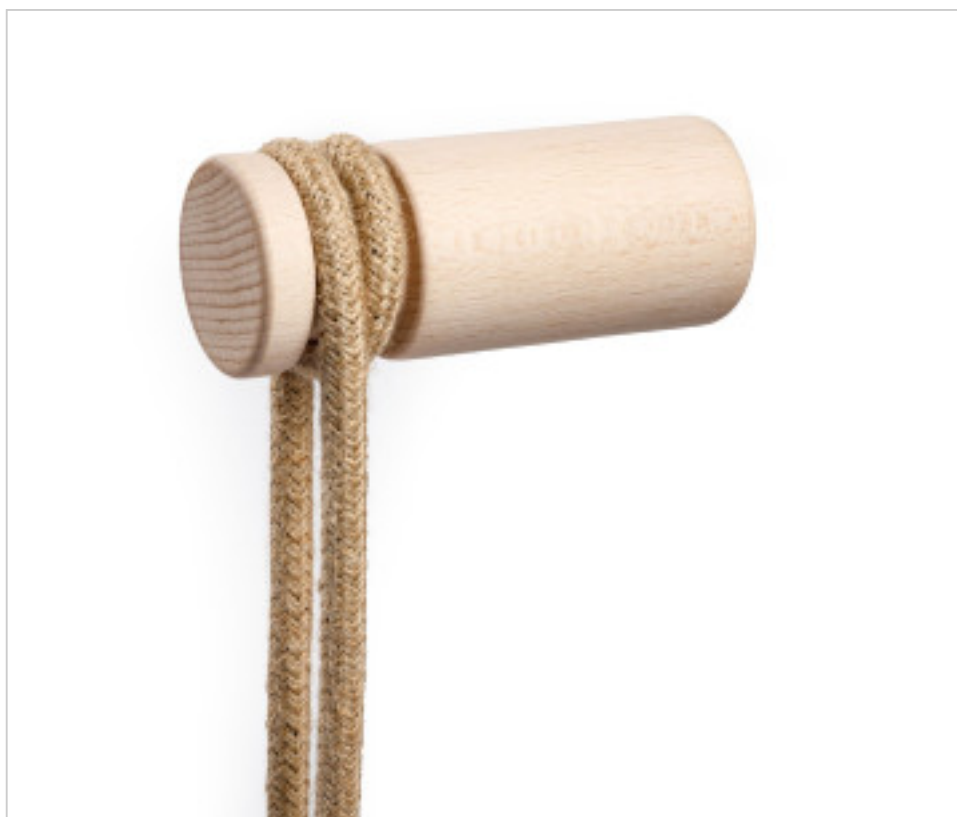

CDKPASL01

Natural wood Rolé support for textile cable

April 05th, 2025, 07:18

DESCRIPTION

Rolé, wooden wall mount cable tie for pendant lamp. Finish: Neutral. Includes screw and plug for fixing to the wall

PRICE

	Lot	P.V.P. excluding VAT
	1	7,03€
	5	6,71€
	10	6,38€

Continued on next page >>

ELECTRICAL EQUIPMENT > Textile Cable and accessories > Textile cable Accessories
Textile hose cable fixing

CDKPASL01

Natural wood Role support for textile cable

TECHNICAL SPECIFICATIONS

Weight: 127 Grams

NOTES

Rolé kit, wooden cable grommets, wall fixing for pendant lamp. Finish: Neutral

OTHER FEATURES

High (mm): 100

Diameter (mm): 40

Colour: Natural