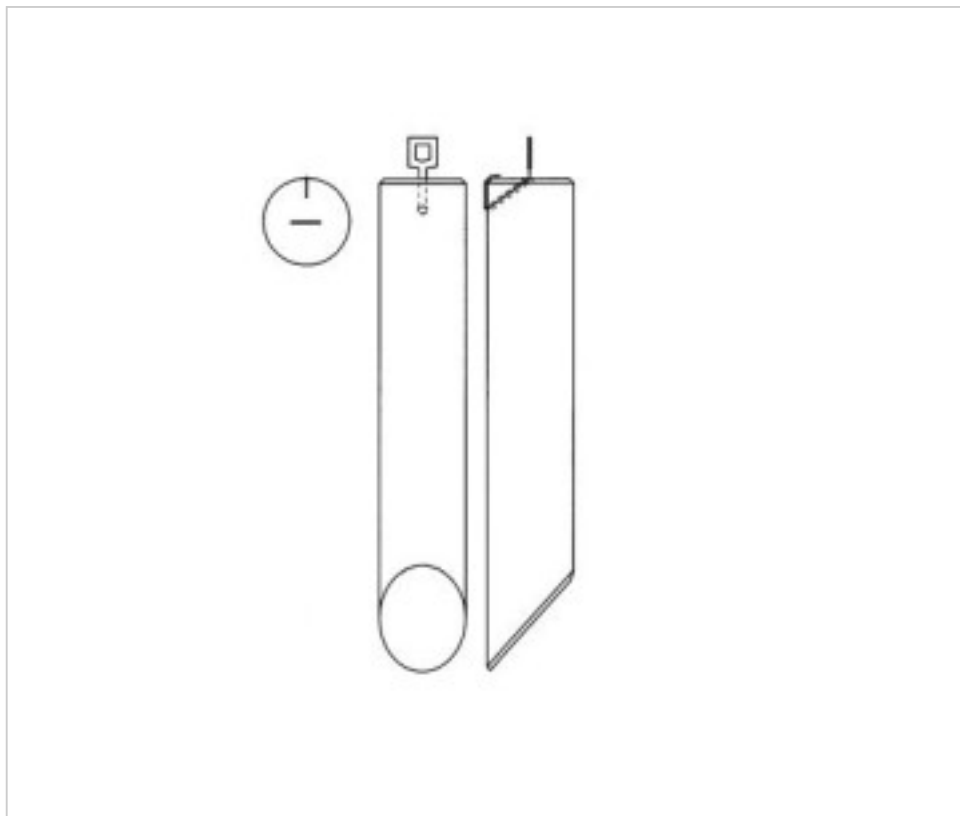

CRYSTAL FOR LAMPS > Scholer Crystal Austria > Schöler Accessories line
Bars

E1958220

Round bar beveled cut Z.9582 200mm diam 30mm gold clip

November 04th, 2024, 20:33

PRICE

	Lot	P.V.P. excluding VAT
Pedido mínimo	6	14,04€

Continued on next page >>

CRYSTAL FOR LAMPS > Scholer Crystal Austria > Schöler Accessories line
Bars

E1958220

Round bar beveled cut Z.9582 200mm diam 30mm gold clip

TECHNICAL SPECIFICATIONS

Weight: 250 Grams

Packging: Box 6 Units

OTHER FEATURES

Length (mm): 200

Diameter (mm): 30

Colour: Transparent

DOCUMENTS

 [Round bar beveled cut Z.9582 200mm diam 30mm gold clip](#)