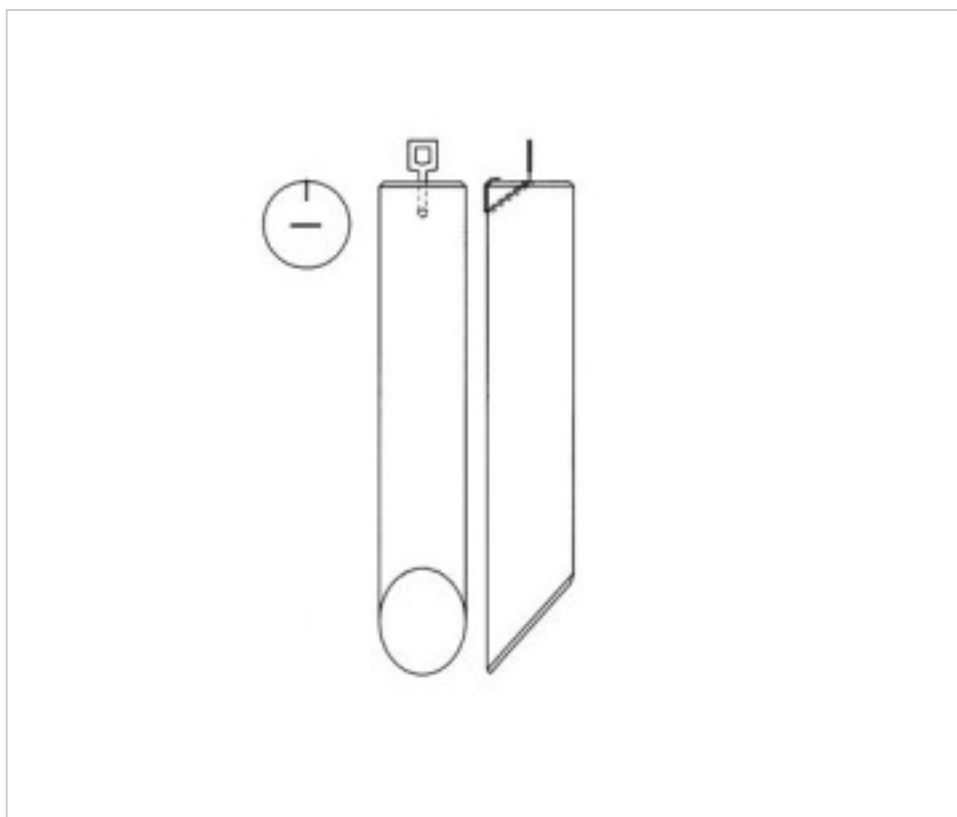

CRYSTAL FOR LAMPS > Scholer Crystal Austria > Schöler Accessories line
Bars

E1958220

Round bar beveled cut Z.9582 200mm diam 30mm gold clip

August 24th, 2024, 14:45

PRICE

	Lot	P.V.P. excluding VAT
Pedido mínimo	6	14,04€

Continued on next page >>

CRYSTAL FOR LAMPS > Scholer Crystal Austria > Schöler Accessories line
Bars

E1958220

Round bar beveled cut Z.9582 200mm diam 30mm gold clip

TECHNICAL SPECIFICATIONS

Weight: 250 Grams

Packging: Box 6 Units

OTHER FEATURES

Length (mm): 200

Diameter (mm): 30

Colour: Transparent

DOCUMENTS

 [Round bar beveled cut Z.9582 200mm diam 30mm gold clip](#)