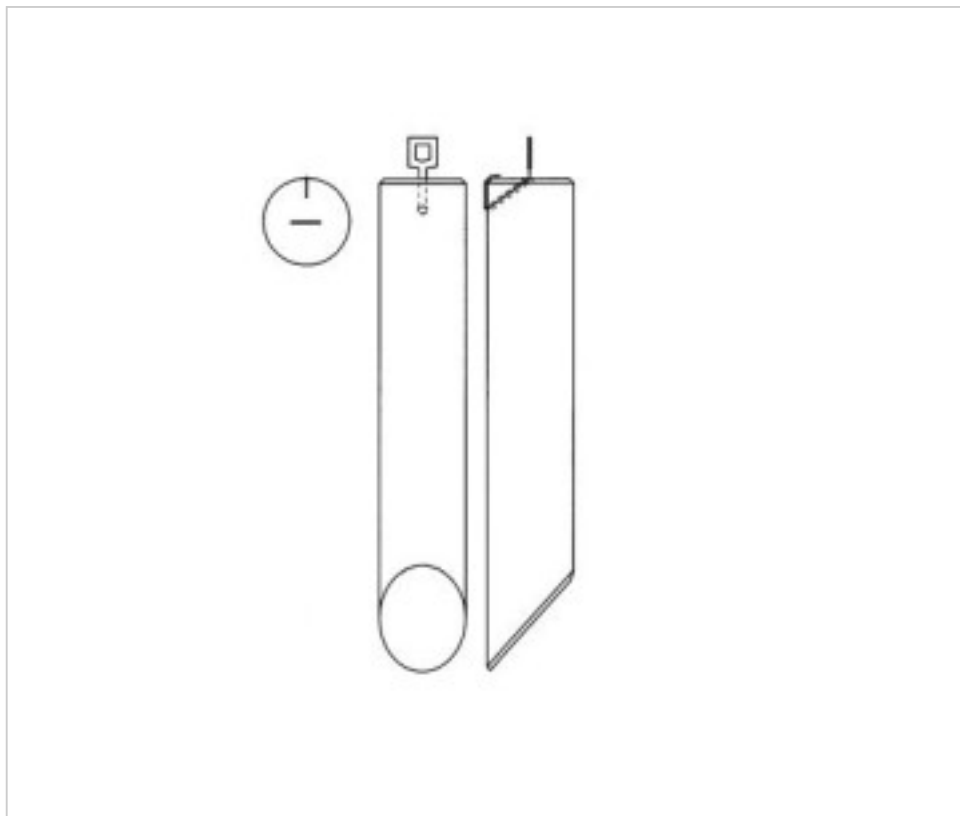

CRYSTAL FOR LAMPS > Scholer Crystal Austria > Schöler Accessories line
Bars

E1958220

Round bar beveled cut Z.9582 200mm diam 30mm gold clip

December 22nd, 2024, 04:13

PRICE

	Lot	P.V.P. excluding VAT
Pedido mínimo	6	14,04€

Continued on next page >>

CRYSTAL FOR LAMPS > Scholer Crystal Austria > Schöler Accessories line
Bars

E1958220

Round bar beveled cut Z.9582 200mm diam 30mm gold clip

TECHNICAL SPECIFICATIONS

Weight: 250 Grams

Packging: Box 6 Units

OTHER FEATURES

Length (mm): 200

Diameter (mm): 30

Colour: Transparent

DOCUMENTS

 [Round bar beveled cut Z.9582 200mm diam 30mm gold clip](#)