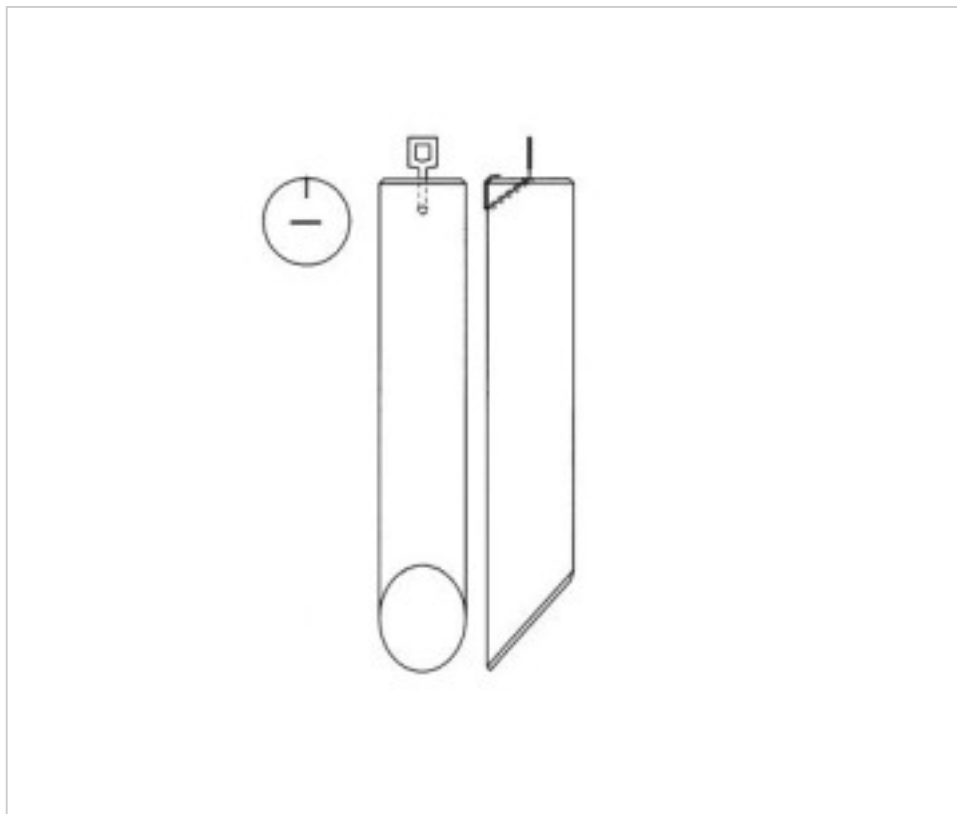

CRYSTAL FOR LAMPS > Scholer Crystal Austria > Schöler Accessories line
Bars

E1958220

Round bar beveled cut Z.9582 200mm diam 30mm gold clip

February 01st, 2025, 20:52

PRICE

	Lot	P.V.P. excluding VAT
Pedido mínimo	6	15,44€

Continued on next page >>

CRYSTAL FOR LAMPS > Scholer Crystal Austria > Schöler Accessories line
Bars

E1958220

Round bar beveled cut Z.9582 200mm diam 30mm gold clip

TECHNICAL SPECIFICATIONS

Weight: 250 Grams

Packging: Box 6 Units

OTHER FEATURES

Length (mm): 200

Diameter (mm): 30

Colour: Transparent

DOCUMENTS

 [Round bar beveled cut Z.9582 200mm diam 30mm gold clip](#)