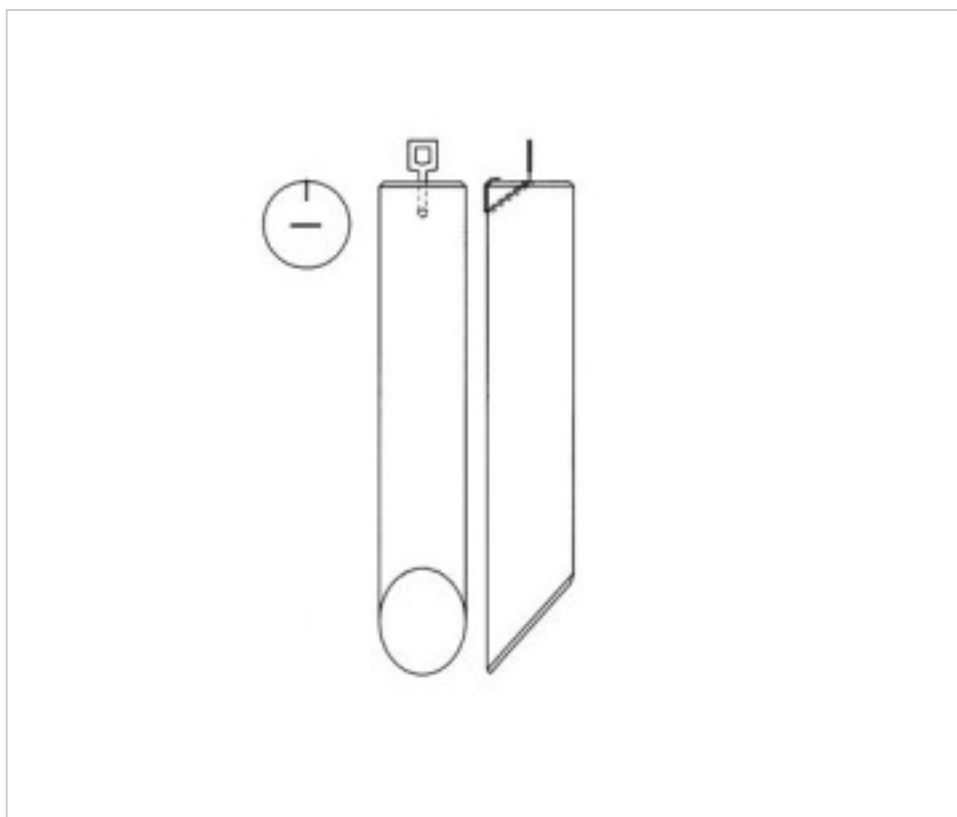

CRYSTAL FOR LAMPS > Scholer Crystal Austria > Schöler Accessories line
Bars

E1958220

Round bar beveled cut Z.9582 200mm diam 30mm gold clip

March 04th, 2025, 06:45

PRICE

	Lot	P.V.P. excluding VAT
Pedido mínimo	6	15,44€

Continued on next page >>

CRYSTAL FOR LAMPS > Scholer Crystal Austria > Schöler Accessories line
Bars

E1958220

Round bar beveled cut Z.9582 200mm diam 30mm gold clip

TECHNICAL SPECIFICATIONS

Weight: 250 Grams

Packging: Box 6 Units

OTHER FEATURES

Length (mm): 200

Diameter (mm): 30

Colour: Transparent

DOCUMENTS

 [Round bar beveled cut Z.9582 200mm diam 30mm gold clip](#)