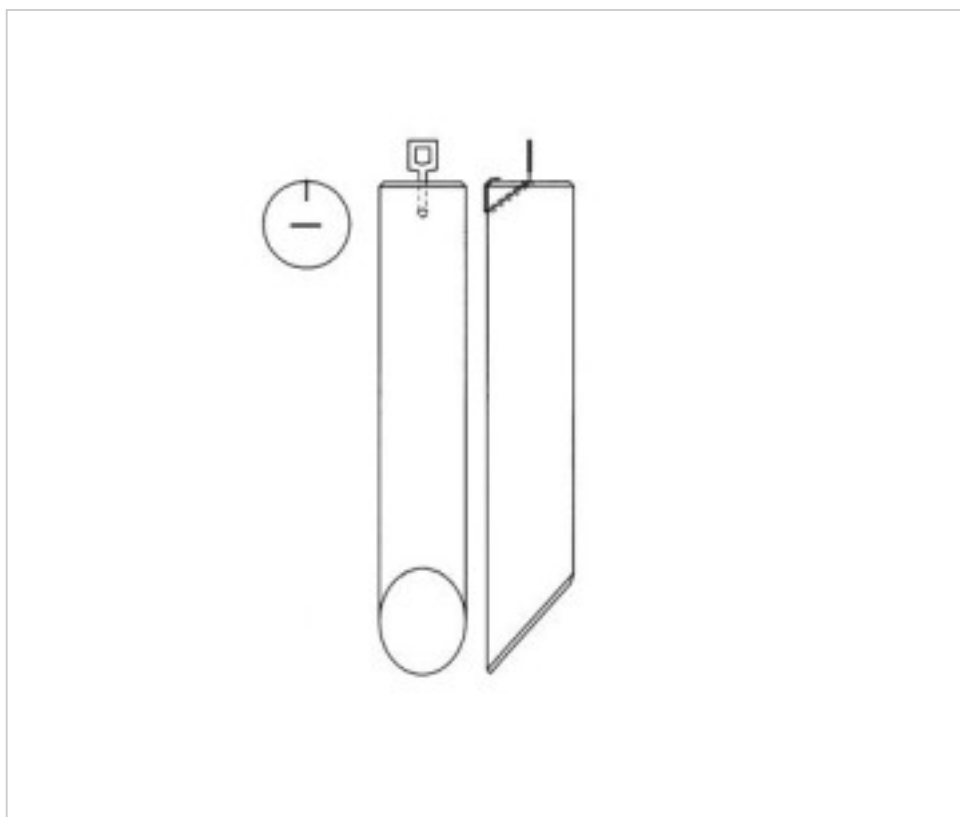

CRYSTAL FOR LAMPS > Scholer Crystal Austria > Schöler Accessories line
Bars

E1958220

Round bar beveled cut Z.9582 200mm diam 30mm gold clip

April 05th, 2025, 06:04

PRICE

	Lot	P.V.P. excluding VAT
Pedido mínimo	6	15,44€

Continued on next page >>

CRYSTAL FOR LAMPS > Scholer Crystal Austria > Schöler Accessories line
Bars

E1958220

Round bar beveled cut Z.9582 200mm diam 30mm gold clip

TECHNICAL SPECIFICATIONS

Weight: 250 Grams

Packging: Box 6 Units

OTHER FEATURES

Length (mm): 200

Diameter (mm): 30

Colour: Transparent

DOCUMENTS

 [Round bar beveled cut Z.9582 200mm diam 30mm gold clip](#)