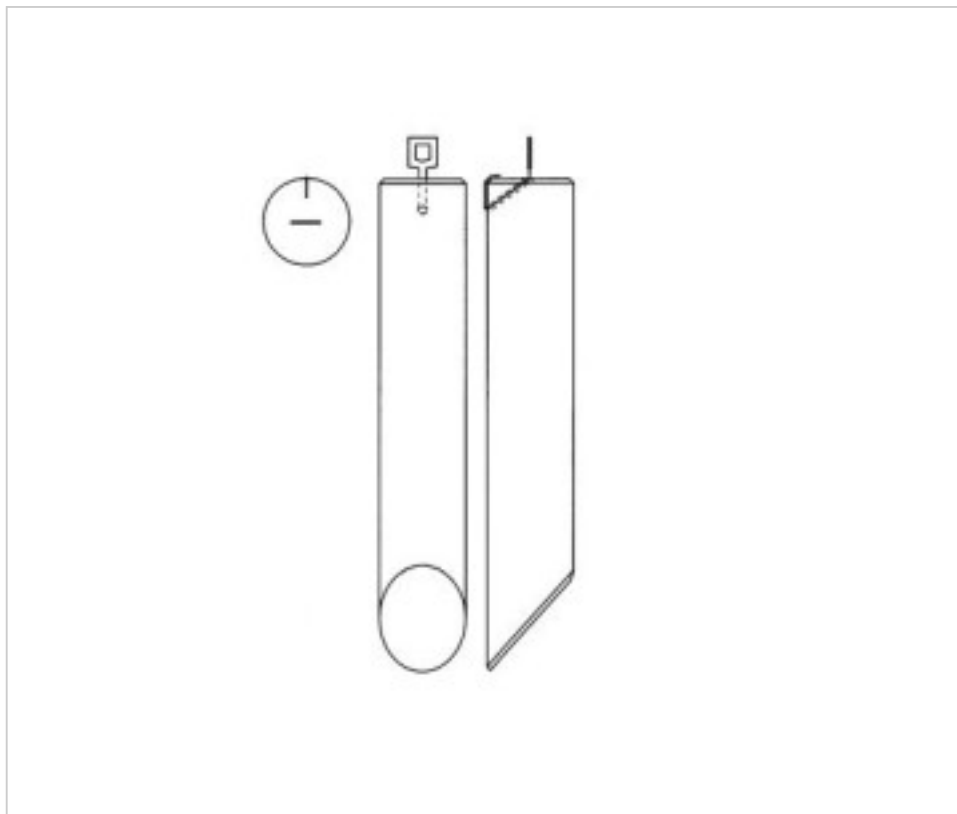

CRYSTAL FOR LAMPS > Scholer Crystal Austria > Schöler Accessories line
Bars

E1958220

Round bar beveled cut Z.9582 200mm diam 30mm gold clip

November 21st, 2024, 14:20

PRICE

	Lot	P.V.P. excluding VAT
Pedido mínimo	6	14,04€

Continued on next page >>

CRYSTAL FOR LAMPS > Scholer Crystal Austria > Schöler Accessories line
Bars

E1958220

Round bar beveled cut Z.9582 200mm diam 30mm gold clip

TECHNICAL SPECIFICATIONS

Weight: 250 Grams

Packging: Box 6 Units

OTHER FEATURES

Length (mm): 200

Diameter (mm): 30

Colour: Transparent

DOCUMENTS

 [Round bar beveled cut Z.9582 200mm diam 30mm gold clip](#)