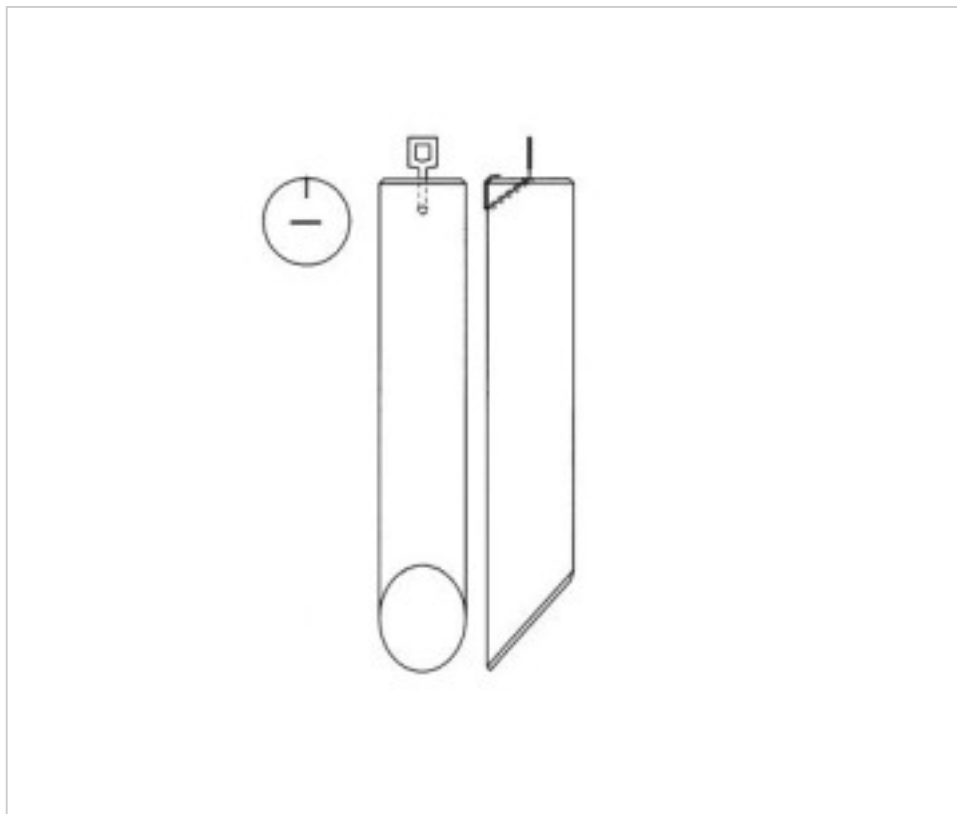

CRYSTAL FOR LAMPS > Scholer Crystal Austria > Schöler Accessories line
Bars

E1958250

Round bar beveled cut Z.9582 500mm diam 30mm gold clip

February 08th, 2025, 12:10

PRICE

	Lot	P.V.P. excluding VAT
Pedido mínimo	6	34,75€

Continued on next page >>

CRYSTAL FOR LAMPS > Scholer Crystal Austria > Schöler Accessories line
Bars

E1958250

Round bar beveled cut Z.9582 500mm diam 30mm gold clip

TECHNICAL SPECIFICATIONS

Weight: 880 Grams

Packging: Box 6 Units

OTHER FEATURES

Length (mm): 500

Diameter (mm): 30

Colour: Transparent

DOCUMENTS

 [Round bar beveled cut Z.9582 500mm diam 30mm gold clip](#)