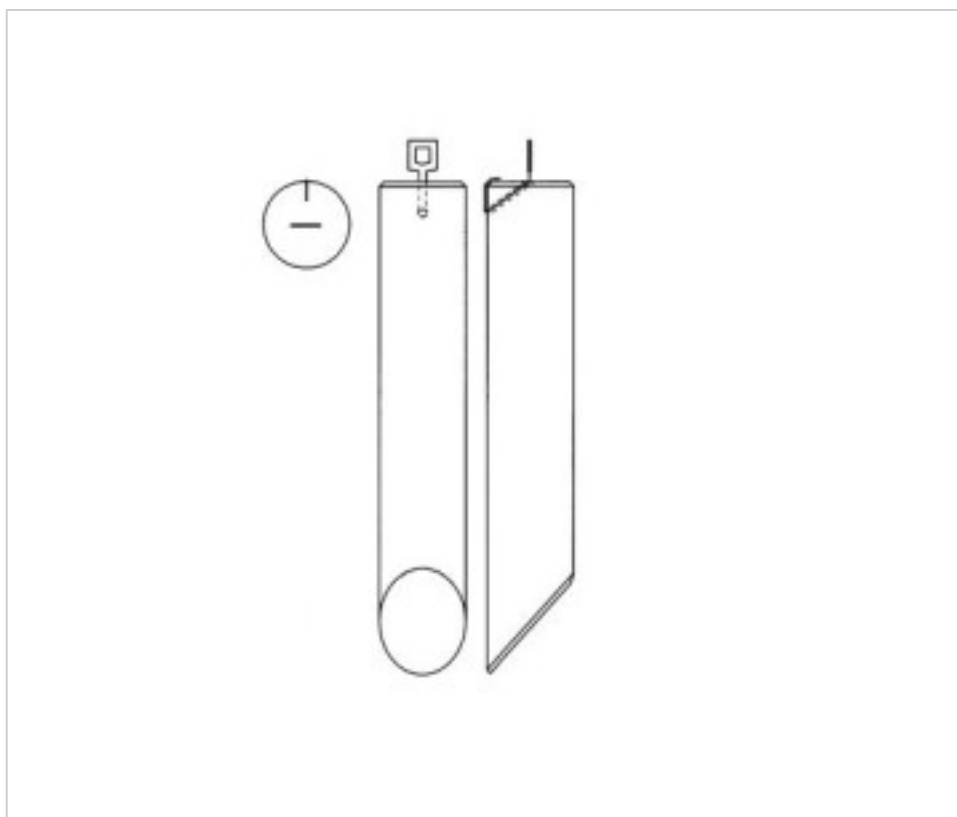

CRYSTAL FOR LAMPS > Scholer Crystal Austria > Schöler Accessories line  
Bars

**E1958250**

**Round bar beveled cut Z.9582 500mm diam 30mm gold clip**

April 05th, 2025, 06:07

**PRICE**

|               | Lot | P.V.P. excluding VAT |
|---------------|-----|----------------------|
| Pedido mínimo | 6   | 34,75€               |

Continued on next page >>

CRYSTAL FOR LAMPS > Scholer Crystal Austria > Schöler Accessories line  
Bars

**E1958250**

**Round bar beveled cut Z.9582 500mm diam 30mm gold clip**

## **OTHER FEATURES**

---

Length (mm): 500

Diameter (mm): 30

Colour: Transparent

## **DOCUMENTS**

---

 [Round bar beveled cut Z.9582 500mm diam 30mm gold clip](#)