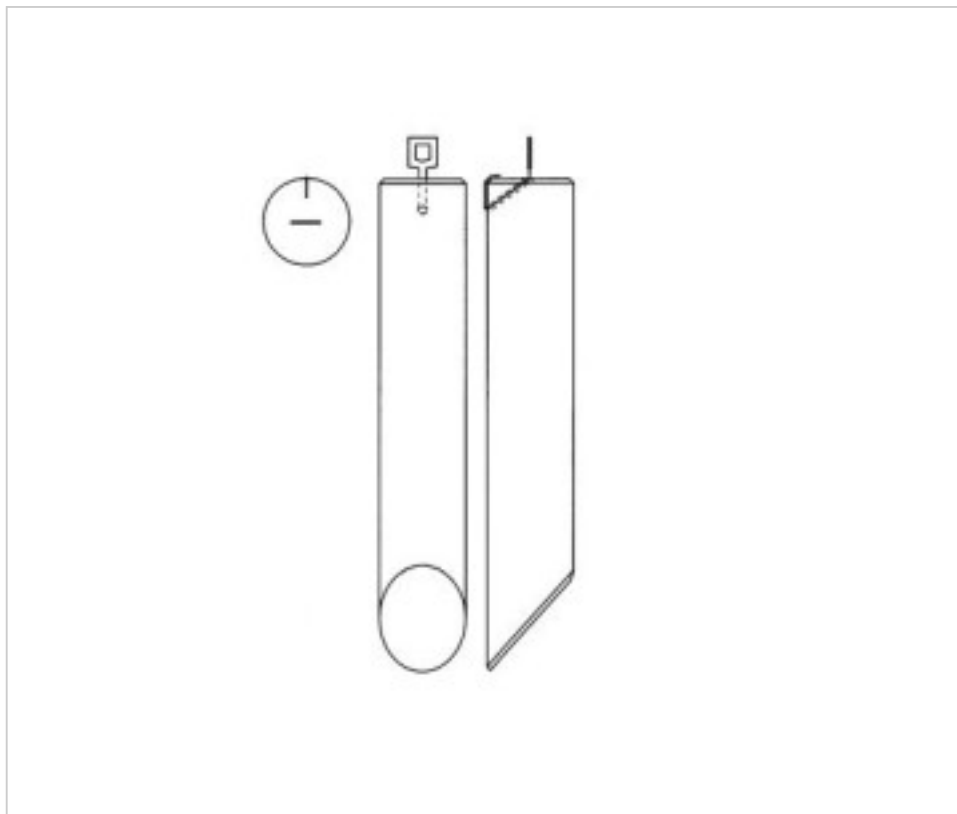

CRYSTAL FOR LAMPS > Scholer Crystal Austria > Schöler Accessories line
Bars

E1958250

Round bar beveled cut Z.9582 500mm diam 30mm gold clip

November 04th, 2024, 20:32

PRICE

	Lot	P.V.P. excluding VAT
Pedido mínimo	6	31,72€

Continued on next page >>

CRYSTAL FOR LAMPS > Scholer Crystal Austria > Schöler Accessories line
Bars

E1958250

Round bar beveled cut Z.9582 500mm diam 30mm gold clip

TECHNICAL SPECIFICATIONS

Weight: 880 Grams

Packging: Box 6 Units

OTHER FEATURES

Length (mm): 500

Diameter (mm): 30

Colour: Transparent

DOCUMENTS

 [Round bar beveled cut Z.9582 500mm diam 30mm gold clip](#)