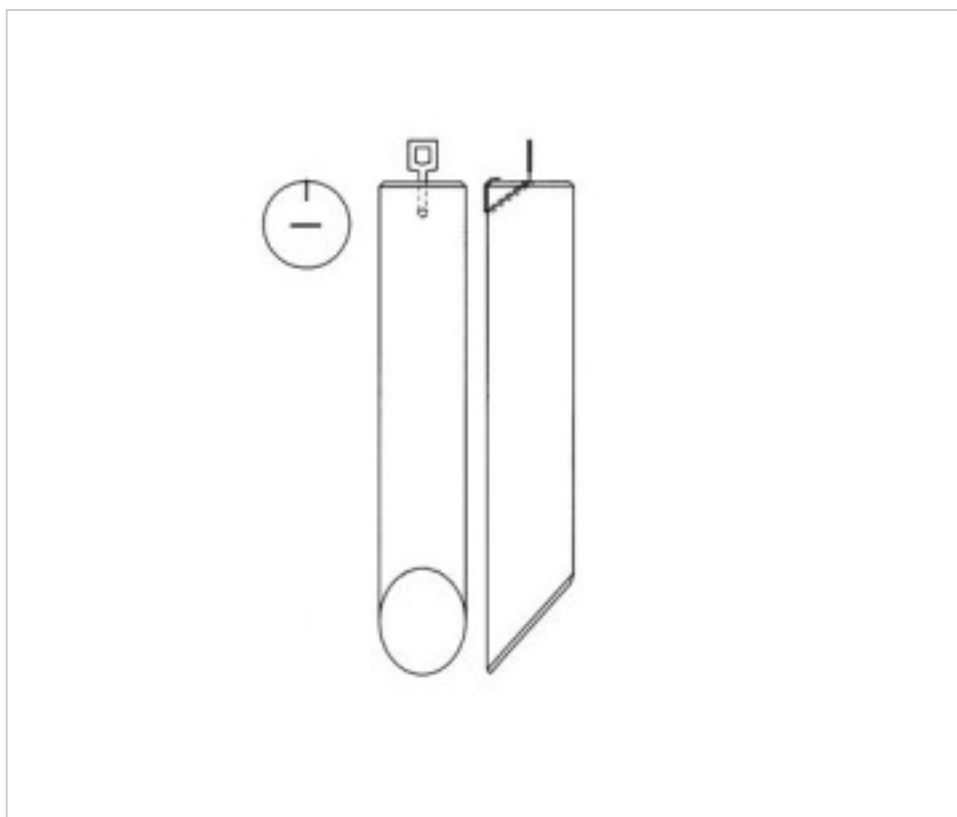

CRYSTAL FOR LAMPS > Scholer Crystal Austria > Schöler Accessories line  
Bars

**E1958250**

**Round bar beveled cut Z.9582 500mm diam 30mm gold clip**

November 21st, 2024, 14:15

**PRICE**

	Lot	P.V.P. excluding VAT
Pedido mínimo	6	31,72€

Continued on next page >>

CRYSTAL FOR LAMPS > Scholer Crystal Austria > Schöler Accessories line  
Bars

**E1958250**

**Round bar beveled cut Z.9582 500mm diam 30mm gold clip**

## **OTHER FEATURES**

---

Length (mm): 500

Diameter (mm): 30

Colour: Transparent

## **DOCUMENTS**

---

 [Round bar beveled cut Z.9582 500mm diam 30mm gold clip](#)