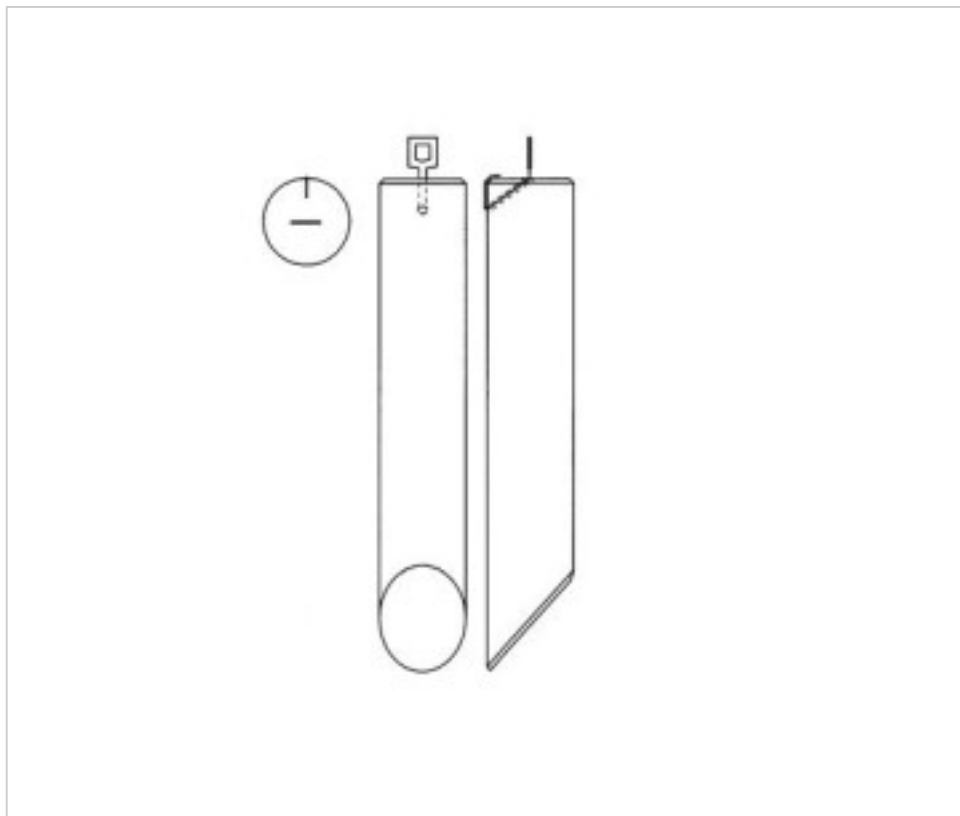

CRYSTAL FOR LAMPS > Scholer Crystal Austria > Schöler Accessories line
Bars

E1958250

Round bar beveled cut Z.9582 500mm diam 30mm gold clip

December 22nd, 2024, 04:07

PRICE

	Lot	P.V.P. excluding VAT
Pedido mínimo	6	31,72€

Continued on next page >>

CRYSTAL FOR LAMPS > Scholer Crystal Austria > Schöler Accessories line
Bars

E1958250

Round bar beveled cut Z.9582 500mm diam 30mm gold clip

TECHNICAL SPECIFICATIONS

Weight: 880 Grams

Packging: Box 6 Units

OTHER FEATURES

Length (mm): 500

Diameter (mm): 30

Colour: Transparent

DOCUMENTS

 [Round bar beveled cut Z.9582 500mm diam 30mm gold clip](#)