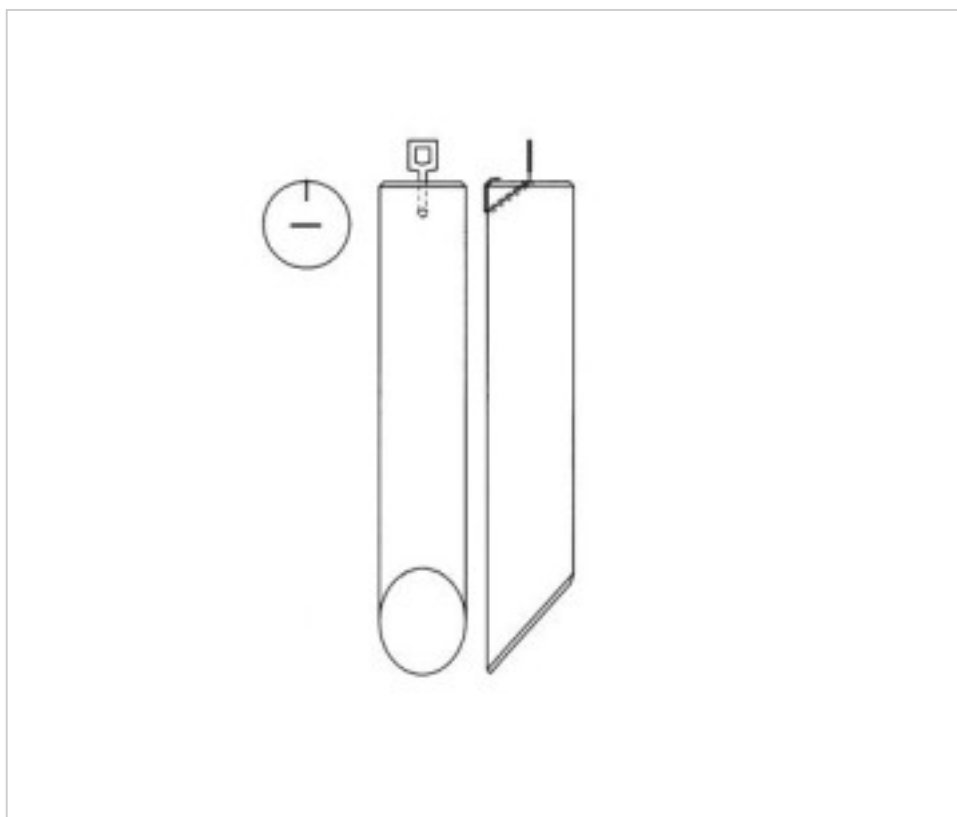

CRYSTAL FOR LAMPS > Scholer Crystal Austria > Schöler Accessories line
Bars

E1958260

Round bar beveled cut Z.9582 600mm diam 30mm gold clip

August 24th, 2024, 14:47

PRICE

	Lot	P.V.P. excluding VAT
Pedido mínimo	6	33,58€

Continued on next page >>

CRYSTAL FOR LAMPS > Scholer Crystal Austria > Schöler Accessories line
Bars

E1958260

Round bar beveled cut Z.9582 600mm diam 30mm gold clip

TECHNICAL SPECIFICATIONS

Weight: 1.05 Kilograms

Packging: Box 6 Units

OTHER FEATURES

Length (mm): 600

Diameter (mm): 30

Colour: Transparent

DOCUMENTS

 [Round bar beveled cut Z.9582 600mm diam 30mm gold clip](#)