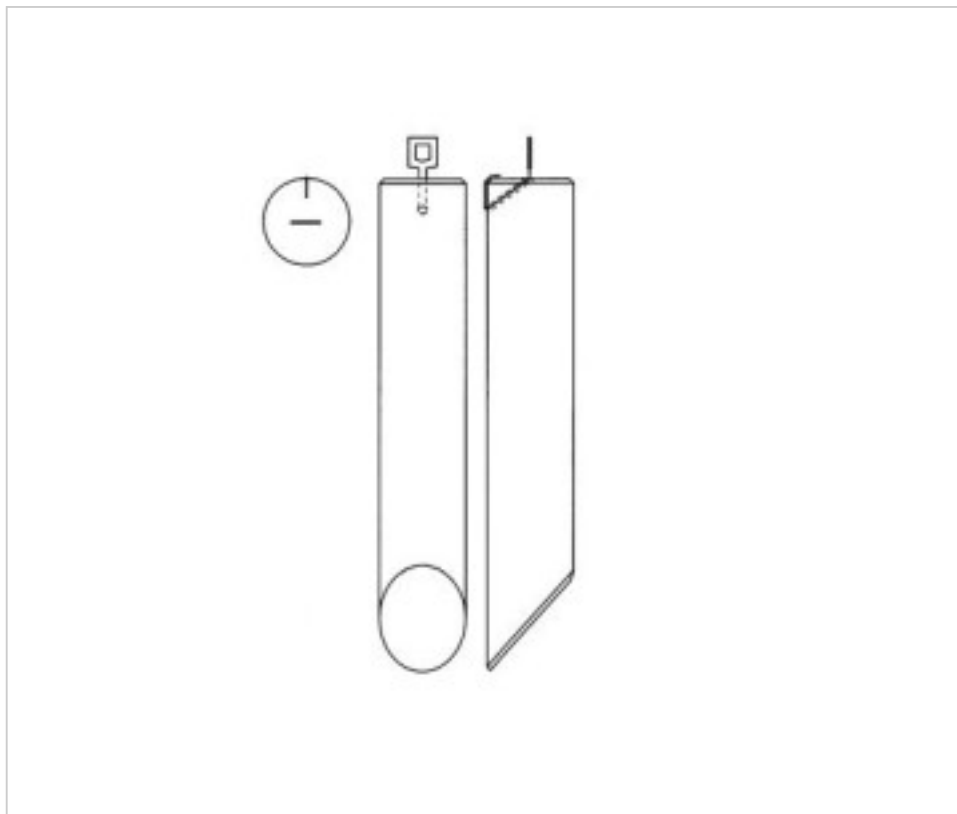

CRYSTAL FOR LAMPS > Scholer Crystal Austria > Schöler Accessories line
Bars

E1958260

Round bar beveled cut Z.9582 600mm diam 30mm gold clip

March 04th, 2025, 07:01

PRICE

	Lot	P.V.P. excluding VAT
Pedido mínimo	6	36,93€

Continued on next page >>

CRYSTAL FOR LAMPS > Scholer Crystal Austria > Schöler Accessories line
Bars

E1958260

Round bar beveled cut Z.9582 600mm diam 30mm gold clip

TECHNICAL SPECIFICATIONS

Weight: 1.05 Kilograms

Packging: Box 6 Units

OTHER FEATURES

Length (mm): 600

Diameter (mm): 30

Colour: Transparent

DOCUMENTS

 [Round bar beveled cut Z.9582 600mm diam 30mm gold clip](#)