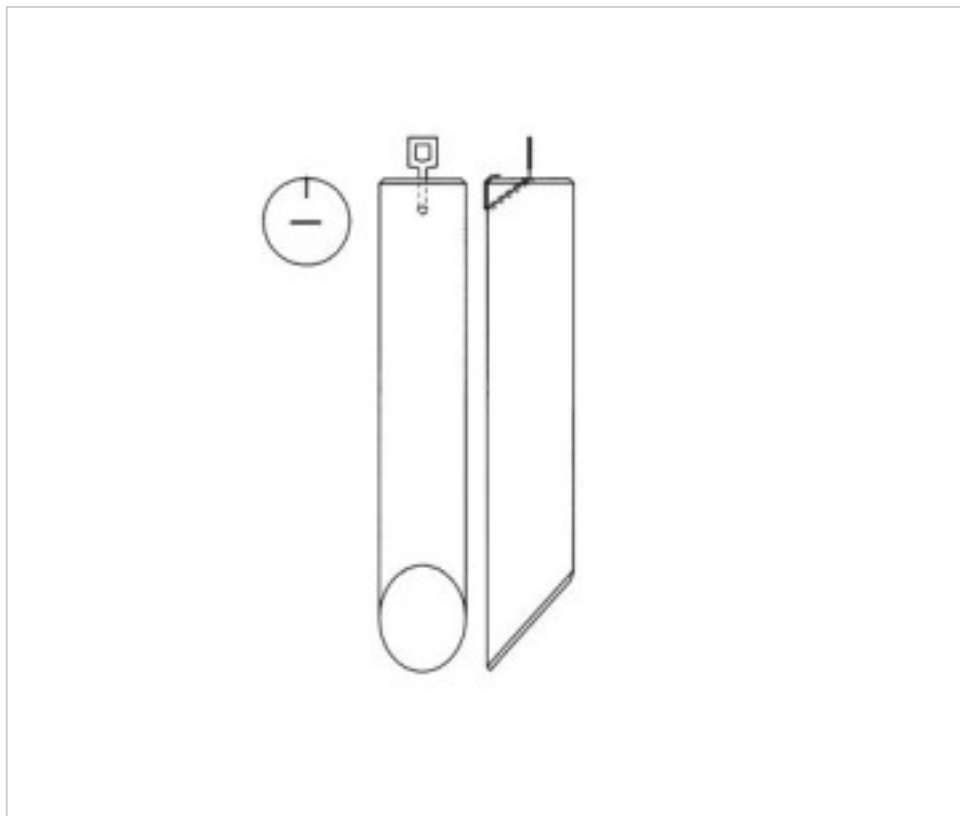

CRYSTAL FOR LAMPS > Scholer Crystal Austria > Schöler Accessories line  
Bars

**E1958260**

**Round bar beveled cut Z.9582 600mm diam 30mm gold clip**

November 04th, 2024, 20:34

**PRICE**

	Lot	P.V.P. excluding VAT
Pedido mínimo	6	33,58€

Continued on next page >>

CRYSTAL FOR LAMPS > Scholer Crystal Austria > Schöler Accessories line  
Bars

**E1958260**

**Round bar beveled cut Z.9582 600mm diam 30mm gold clip**

## **OTHER FEATURES**

---

Length (mm): 600

Diameter (mm): 30

Colour: Transparent

## **DOCUMENTS**

---

 [Round bar beveled cut Z.9582 600mm diam 30mm gold clip](#)