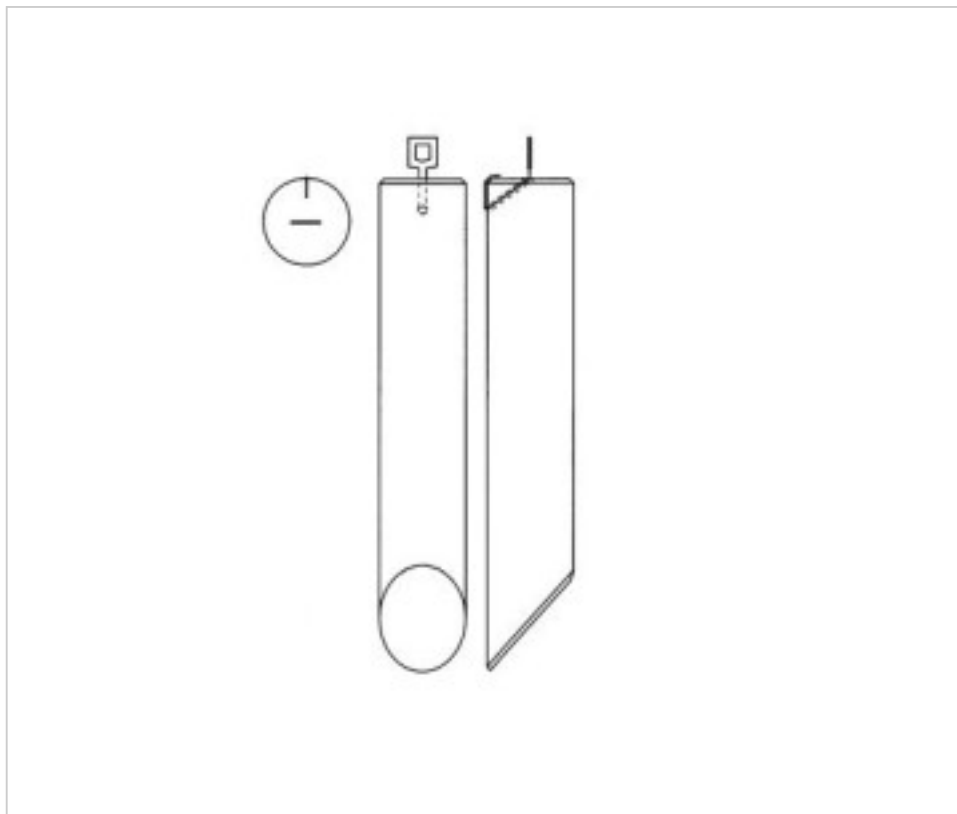

CRYSTAL FOR LAMPS > Scholer Crystal Austria > Schöler Accessories line  
Bars

**E1958260**

**Round bar beveled cut Z.9582 600mm diam 30mm gold clip**

April 04th, 2025, 12:36

**PRICE**

	Lot	P.V.P. excluding VAT
Pedido mínimo	6	36,93€

Continued on next page >>

CRYSTAL FOR LAMPS > Scholer Crystal Austria > Schöler Accessories line  
Bars

**E1958260**

**Round bar beveled cut Z.9582 600mm diam 30mm gold clip**

## **OTHER FEATURES**

---

Length (mm): 600

Diameter (mm): 30

Colour: Transparent

## **DOCUMENTS**

---

 [Round bar beveled cut Z.9582 600mm diam 30mm gold clip](#)