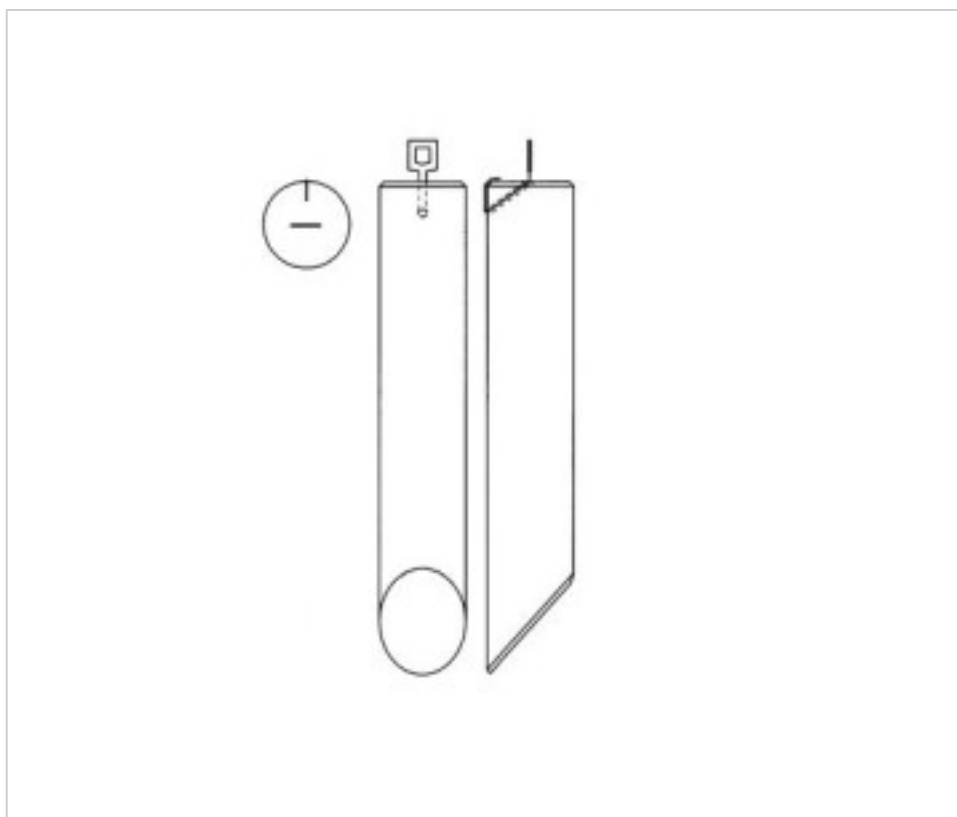

CRYSTAL FOR LAMPS > Scholer Crystal Austria > Schöler Accessories line
Bars

E1958260

Round bar beveled cut Z.9582 600mm diam 30mm gold clip

November 23rd, 2024, 09:07

PRICE

	Lot	P.V.P. excluding VAT
Pedido mínimo	6	33,58€

Continued on next page >>

CRYSTAL FOR LAMPS > Scholer Crystal Austria > Schöler Accessories line
Bars

E1958260

Round bar beveled cut Z.9582 600mm diam 30mm gold clip

TECHNICAL SPECIFICATIONS

Weight: 1.05 Kilograms

Packging: Box 6 Units

OTHER FEATURES

Length (mm): 600

Diameter (mm): 30

Colour: Transparent

DOCUMENTS

 [Round bar beveled cut Z.9582 600mm diam 30mm gold clip](#)