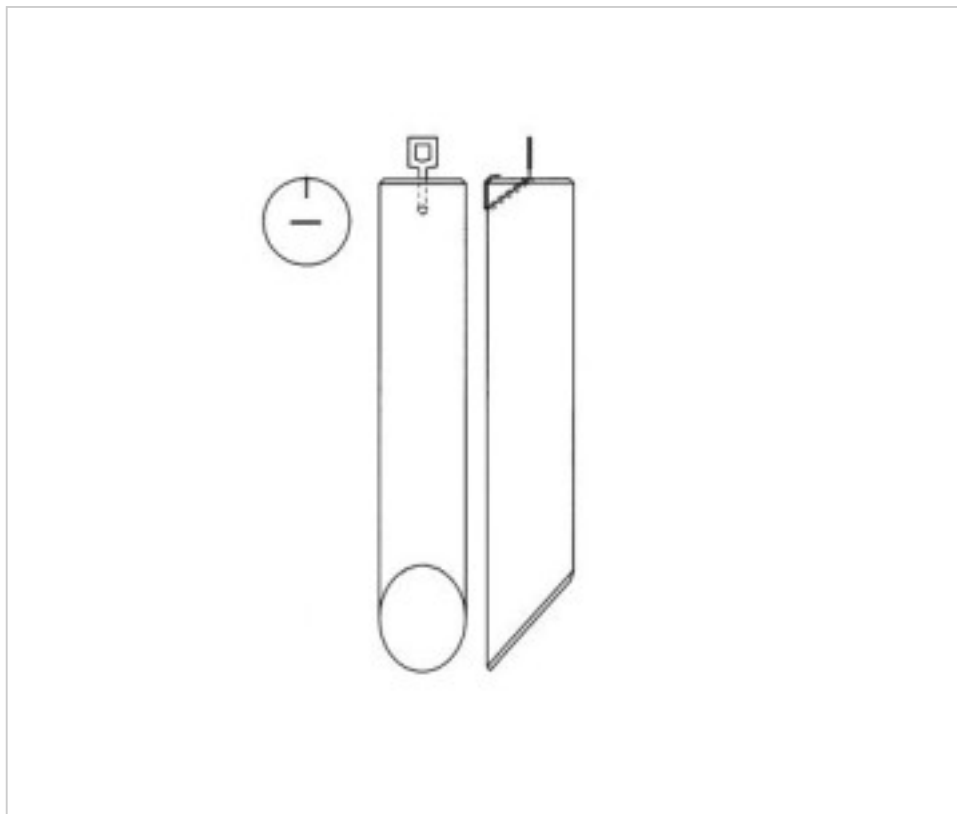

CRYSTAL FOR LAMPS > Scholer Crystal Austria > Schöler Accessories line
Bars

E1958260

Round bar beveled cut Z.9582 600mm diam 30mm gold clip

February 01st, 2025, 20:47

PRICE

	Lot	P.V.P. excluding VAT
Pedido mínimo	6	36,93€

Continued on next page >>

CRYSTAL FOR LAMPS > Scholer Crystal Austria > Schöler Accessories line
Bars

E1958260

Round bar beveled cut Z.9582 600mm diam 30mm gold clip

TECHNICAL SPECIFICATIONS

Weight: 1.05 Kilograms

Packging: Box 6 Units

OTHER FEATURES

Length (mm): 600

Diameter (mm): 30

Colour: Transparent

DOCUMENTS

 [Round bar beveled cut Z.9582 600mm diam 30mm gold clip](#)