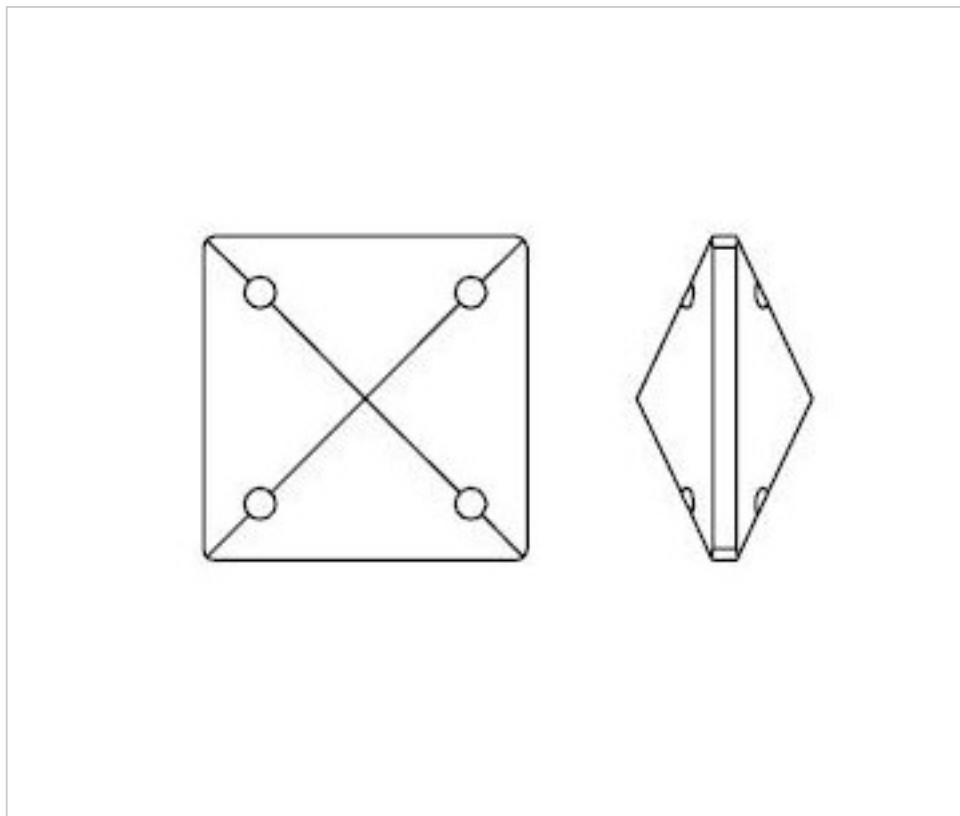

SWAROVSKI CRYSTAL > Spectra Swarovski Crystal > Spectra Swarovski Octagons and Squares  
Squares Spectra

115802428

Square 802/428 28x28mm 4 holes spectra

August 24th, 2024, 14:46

**PRICE**

Lot	P.V.P. excluding VAT
1	0,68€
20	0,61€
100	0,5950€

Continued on next page >>

SWAROVSKI CRYSTAL > Spectra Swarovski Crystal > Spectra Swarovski Octagons and Squares  
Squares Spectra

115802428

**Square 802/428 28x28mm 4 holes spectra**

## OTHER FEATURES

---

Width (mm): 28

High (mm): 28

Colour: Transparent

## DOCUMENTS

---

 [Square 802/428 28x28mm 4 holes spectra](#)