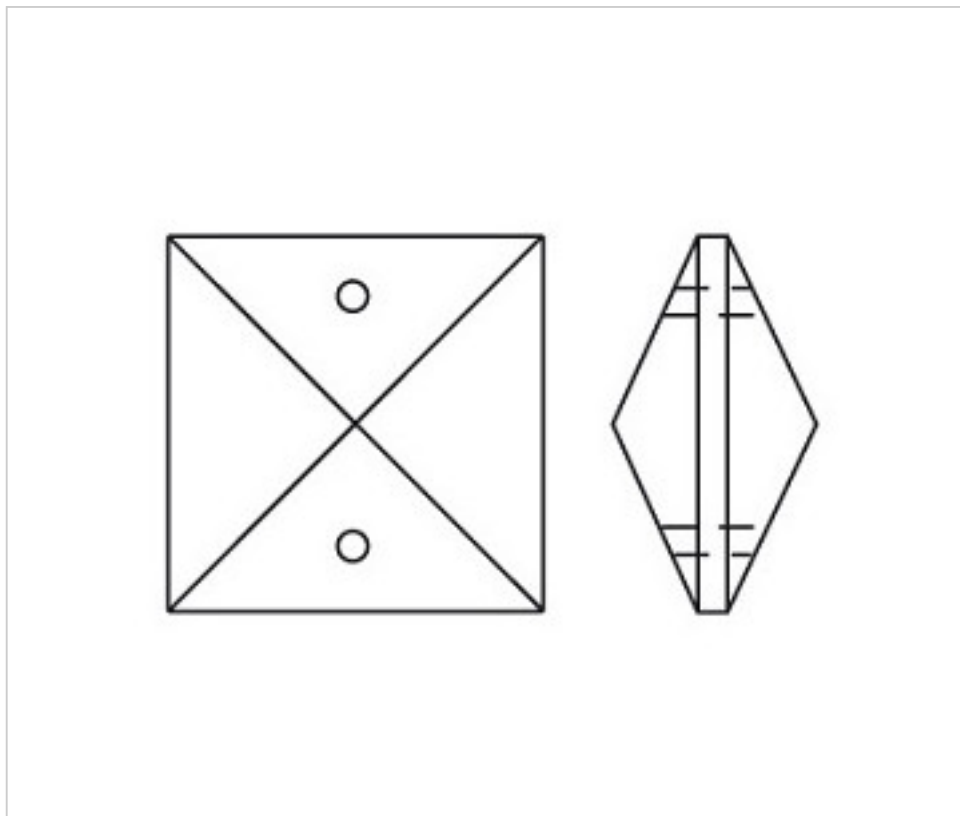

SWAROVSKI CRYSTAL > Spectra Swarovski Crystal > Spectra Swarovski Octagons and Squares  
Squares Spectra

115802622 - 203034

Square 802/622 22x22mm 2 holes spectra

August 24th, 2024, 14:37

**PRICE**

	Lot	P.V.P. excluding VAT
	1	0,4643€
	30	0,3715€
	210	0,3231€

Continued on next page >>

SWAROVSKI CRYSTAL > Spectra Swarovski Crystal > Spectra Swarovski Octagons and Squares  
Squares Spectra

115802622 - 203034

**Square 802/622 22x22mm 2 holes spectra**

## OTHER FEATURES

---

Length (mm): 22

Colour: Transparent

## DOCUMENTS

---

 [Square 802/622 22x22mm 2 holes spectra](#)