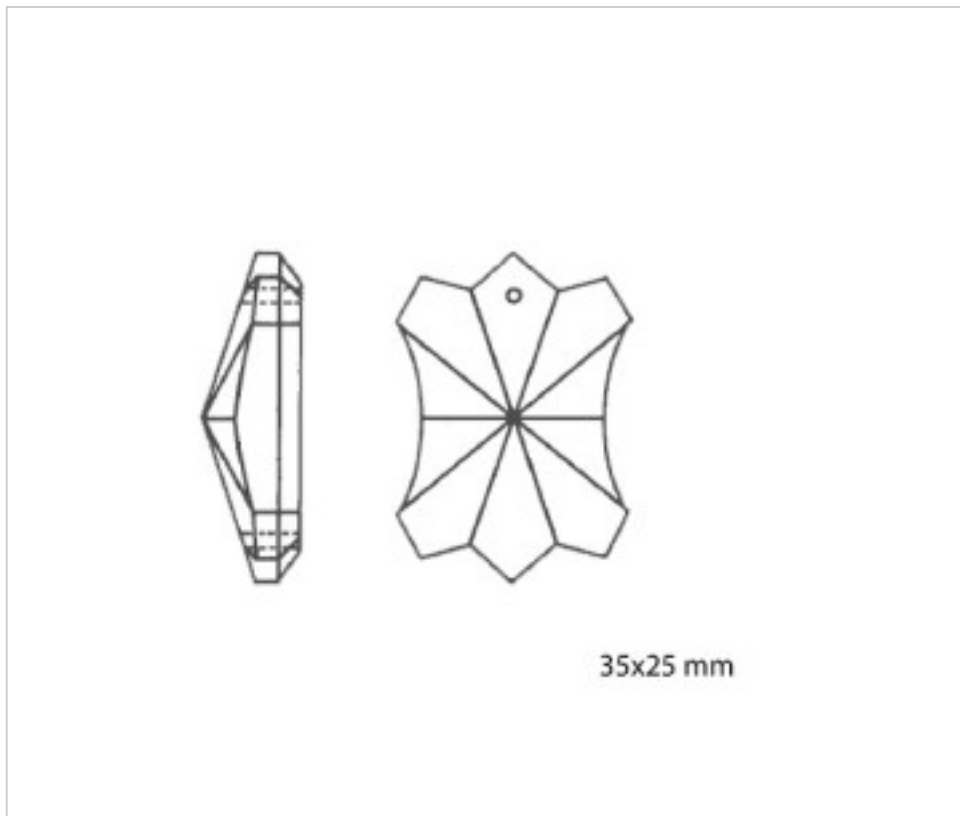

SWAROVSKI CRYSTAL > Strass Swarovski Crystal > Strass Swarovski Pendants
Strass Transparent Pendants

111892135

Pendant 8921/35x25mm 1 hole Swarovski Crystal

October 02nd, 2024, 02:58

PRICE

	Lot	P.V.P. excluding VAT
	1	2,26€
	32	2,15€
	256	2,09€

Continued on next page >>

SWAROVSKI CRYSTAL > Strass Swarovski Crystal > Strass Swarovski Pendants
Strass Transparent Pendants

111892135

Pendant 8921/35x25mm 1 hole Swarovski Crystal

TECHNICAL SPECIFICATIONS

Weight: 14 Grams

OTHER FEATURES

Length (mm): 35

Width (mm): 25

Colour: Transparent

DOCUMENTS

 [Pendant 8921/35x25mm 1 hole Swarovski Crystal](#)