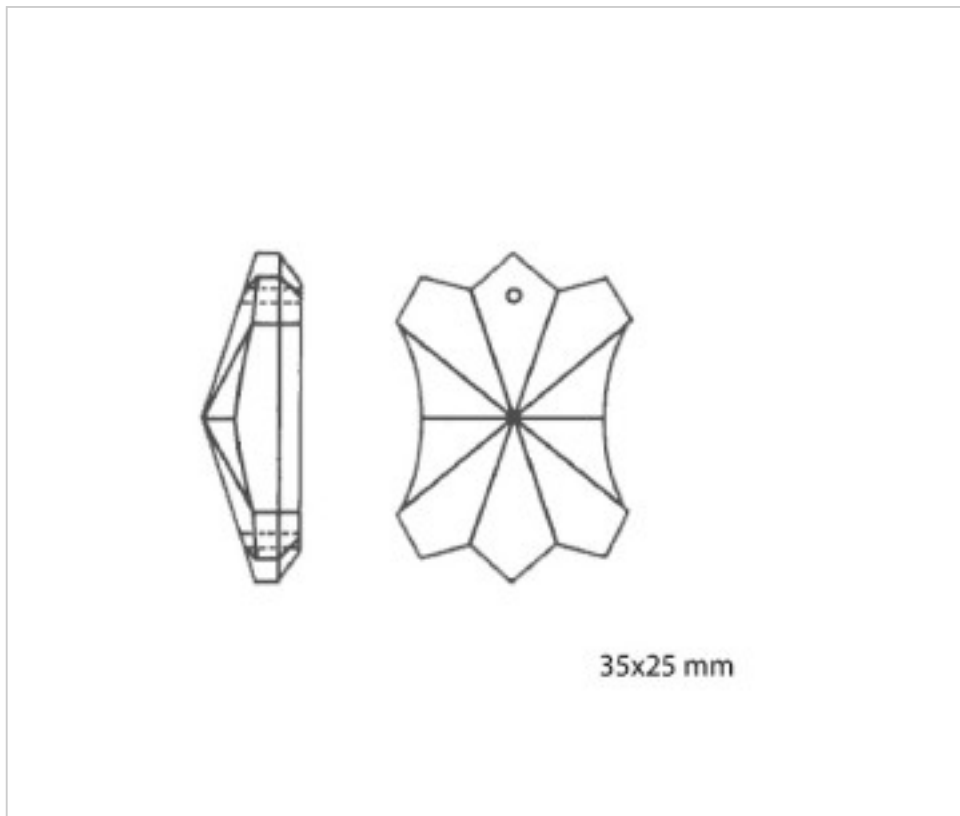

SWAROVSKI CRYSTAL > Strass Swarovski Crystal > Strass Swarovski Pendants
Strass Transparent Pendants

111892135

Pendant 8921/35x25mm 1 hole Swarovski Crystal

November 23rd, 2024, 09:27

PRICE

	Lot	P.V.P. excluding VAT
	1	2,26€
	32	2,15€
	256	2,09€

Continued on next page >>