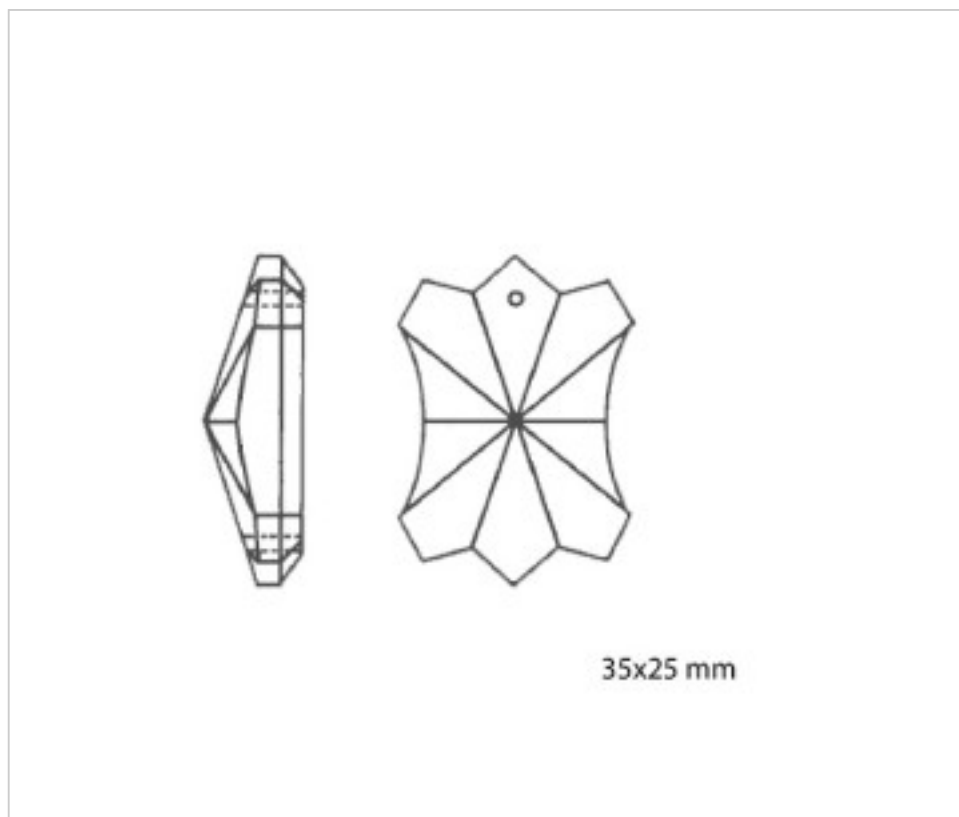

SWAROVSKI CRYSTAL > Strass Swarovski Crystal > Strass Swarovski Pendants
Strass Transparent Pendants

111892135

Pendant 8921/35x25mm 1 hole Swarovski Crystal

February 01st, 2025, 19:56

PRICE

	Lot	P.V.P. excluding VAT
	1	2,26€
	32	2,15€
	256	2,09€

Continued on next page >>

SWAROVSKI CRYSTAL > Strass Swarovski Crystal > Strass Swarovski Pendants
Strass Transparent Pendants

111892135

Pendant 8921/35x25mm 1 hole Swarovski Crystal

TECHNICAL SPECIFICATIONS

Weight: 14 Grams

OTHER FEATURES

Length (mm): 35

Width (mm): 25

Colour: Transparent

DOCUMENTS

 [Pendant 8921/35x25mm 1 hole Swarovski Crystal](#)