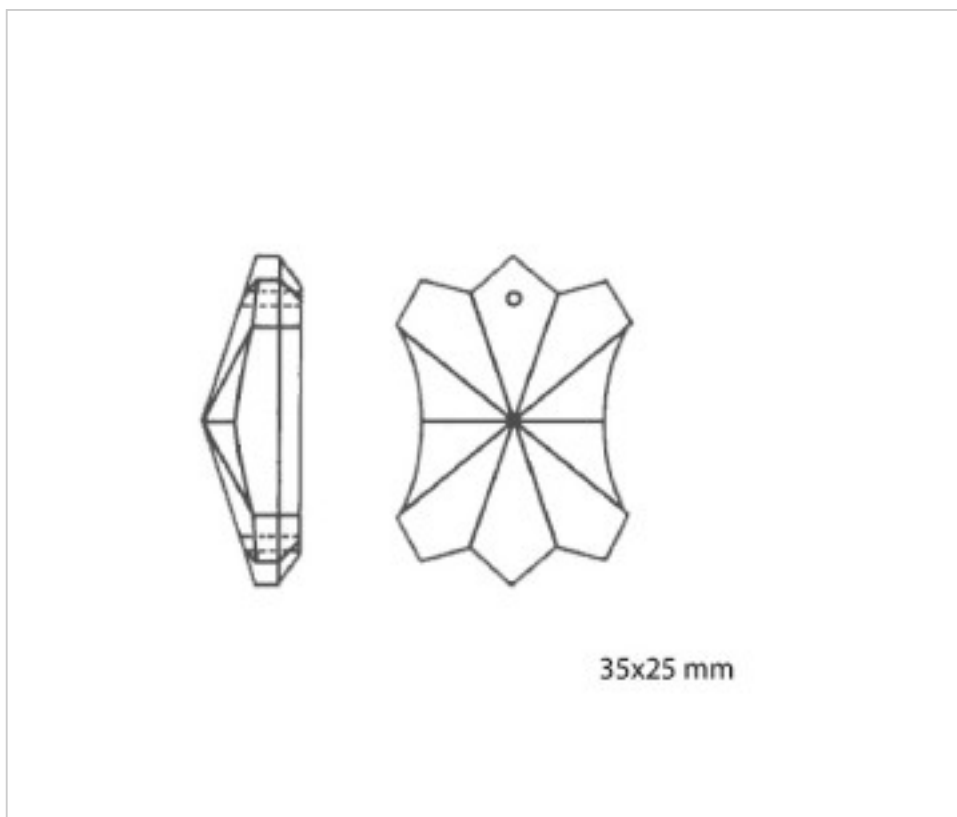

SWAROVSKI CRYSTAL > Strass Swarovski Crystal > Strass Swarovski Pendants
Strass Transparent Pendants

111892135

Pendant 8921/35x25mm 1 hole Swarovski Crystal

March 04th, 2025, 05:45

PRICE

	Lot	P.V.P. excluding VAT
	1	2,26€
	32	2,15€
	256	2,09€

Continued on next page >>