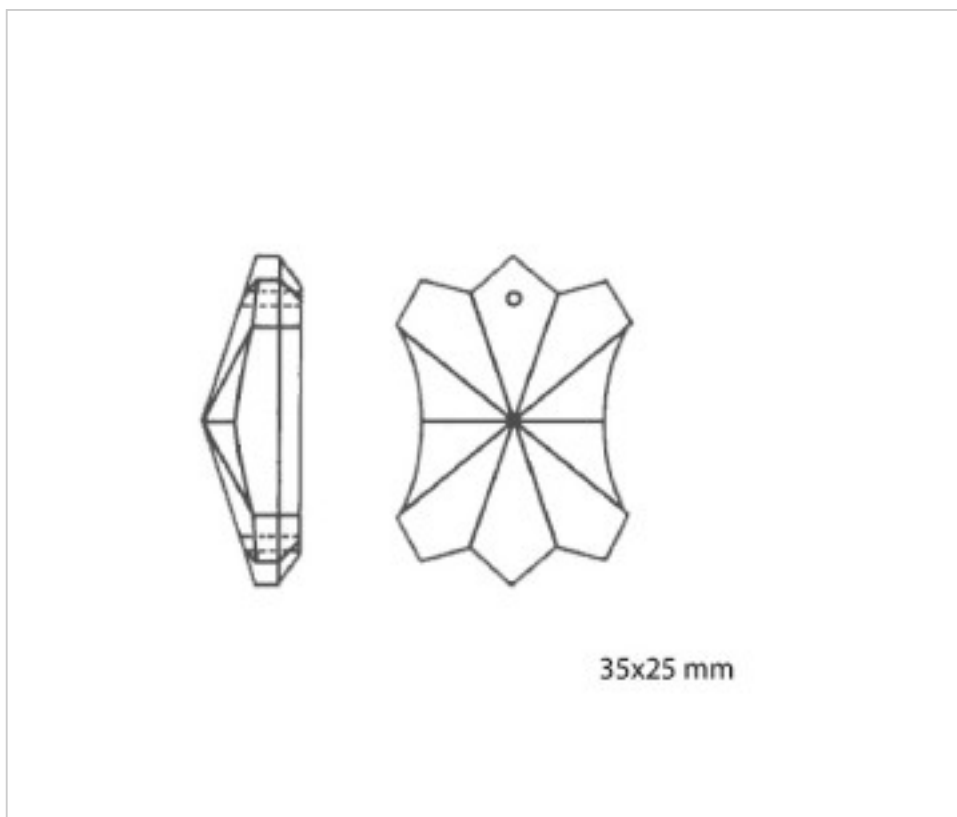

SWAROVSKI CRYSTAL > Strass Swarovski Crystal > Strass Swarovski Pendants
Strass Transparent Pendants

111892135

Pendant 8921/35x25mm 1 hole Swarovski Crystal

April 05th, 2025, 13:08

PRICE

	Lot	P.V.P. excluding VAT
	1	2,26€
	32	2,15€
	256	2,09€

Continued on next page >>

SWAROVSKI CRYSTAL > Strass Swarovski Crystal > Strass Swarovski Pendants
Strass Transparent Pendants

111892135

Pendant 8921/35x25mm 1 hole Swarovski Crystal

TECHNICAL SPECIFICATIONS

Weight: 14 Grams

OTHER FEATURES

Length (mm): 35

Width (mm): 25

Colour: Transparent

DOCUMENTS

 [Pendant 8921/35x25mm 1 hole Swarovski Crystal](#)