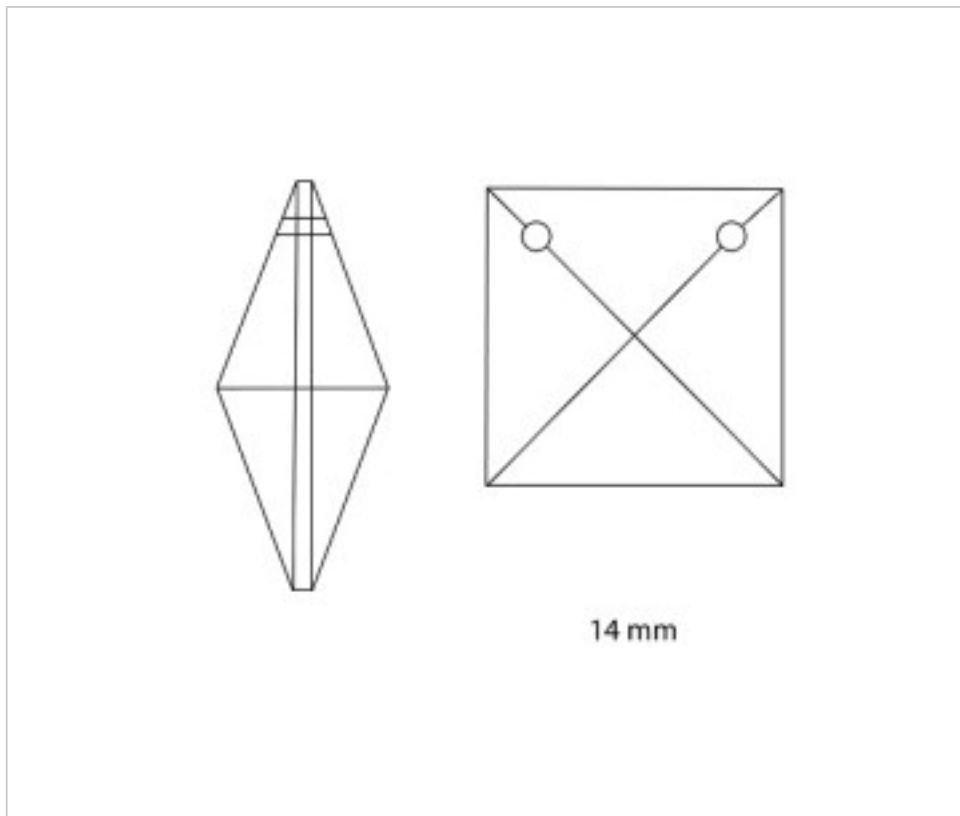

111802214

**Square 8022/14mm Swarovski Crystal**

August 24th, 2024, 15:01

**PRICE**

|  | Lot | P.V.P. excluding VAT |
|--|-----|----------------------|
|  | 1   | 0,2599€              |
|  | 40  | 0,2497€              |
|  | 800 | 0,2393€              |

Continued on next page >>

SWAROVSKI CRYSTAL > Strass Swarovski Crystal > Strass Octagons , Ovals and Squares  
Squares Strass

111802214

**Square 8022/14mm Swarovski Crystal**

## OTHER FEATURES

---

Width (mm): 14

High (mm): 14

Colour: Transparent

## DOCUMENTS

---

 [Square 8022/14mm Swarovski Crystal](#)