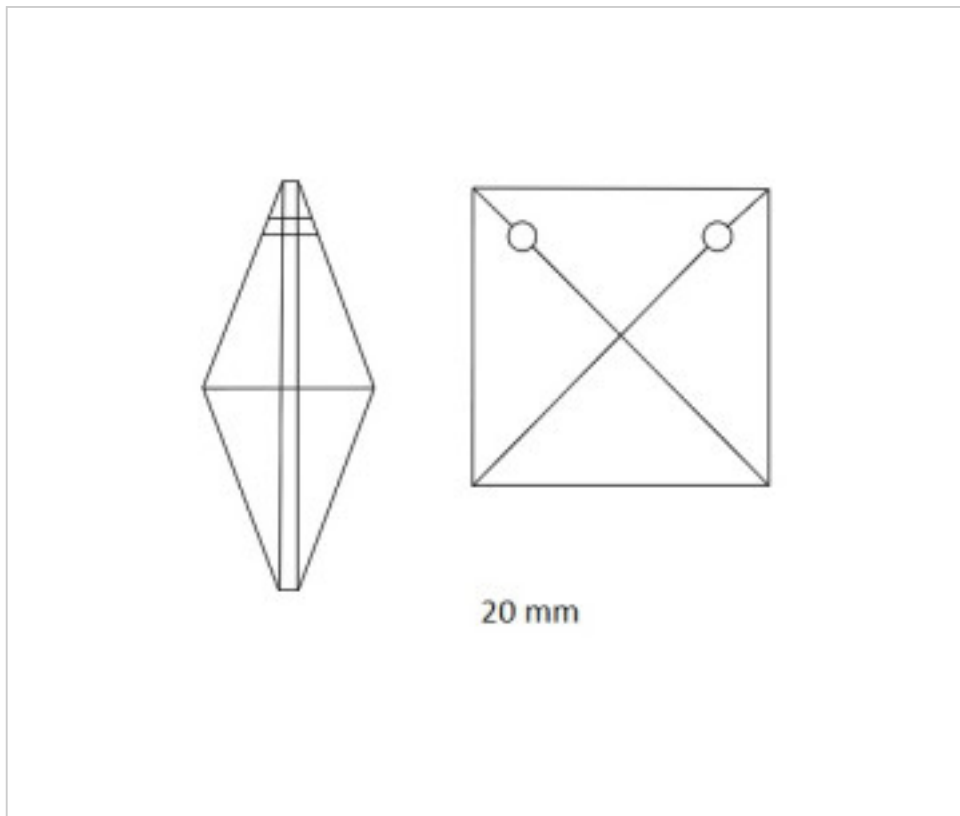

SWAROVSKI CRYSTAL > Strass Swarovski Crystal > Strass Octagons , Ovals and Squares
Squares Strass

111802220

Square 8022/20mm Swarovski Crystal

August 24th, 2024, 15:00

PRICE

Lot	P.V.P. excluding VAT
1	0,5475€
40	0,5202€
280	0,5098€

Continued on next page >>

SWAROVSKI CRYSTAL > Strass Swarovski Crystal > Strass Octagons , Ovals and Squares
Squares Strass

111802220

Square 8022/20mm Swarovski Crystal

TECHNICAL SPECIFICATIONS

Weight: 6 Grams

NOTES

2 holes in upper part

OTHER FEATURES

Width (mm): 20

High (mm): 20

Colour: Transparent

DOCUMENTS

 [Square 8022/20mm Swarovski Crystal](#)