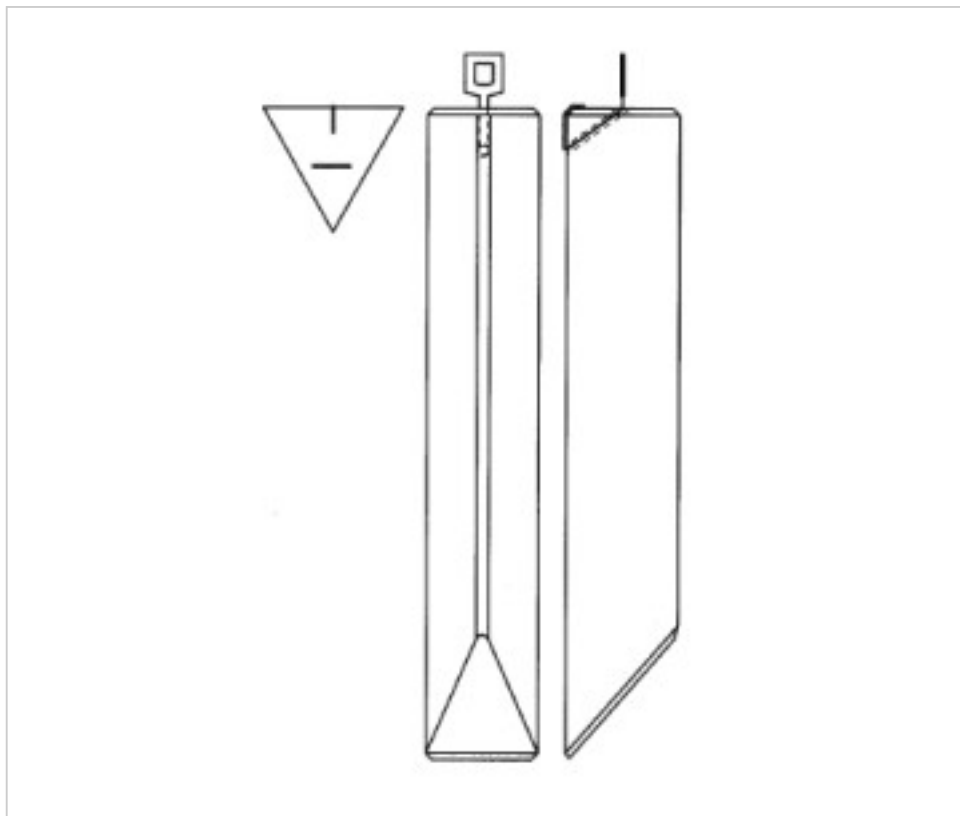

CRYSTAL FOR LAMPS > Scholer Crystal Austria > Schöler Accessories line
Bars

E1958720

Triangular bar beveled cut Z.9587 200mm chrome clip

March 04th, 2025, 06:56

PRICE

	Lot	P.V.P. excluding VAT
Pedido mínimo	6	11,00€

Continued on next page >>

CRYSTAL FOR LAMPS > Scholer Crystal Austria > Schöler Accessories line
Bars

E1958720

Triangular bar beveled cut Z.9587 200mm chrome clip

TECHNICAL SPECIFICATIONS

Weight: 250 Grams

Packging: Box 6 Units

NOTES

diameter 30x30x30mm

OTHER FEATURES

Length (mm): 200

Colour: Transparent

DOCUMENTS

 [Triangular bar beveled cut Z.9587 200mm chrome clip](#)