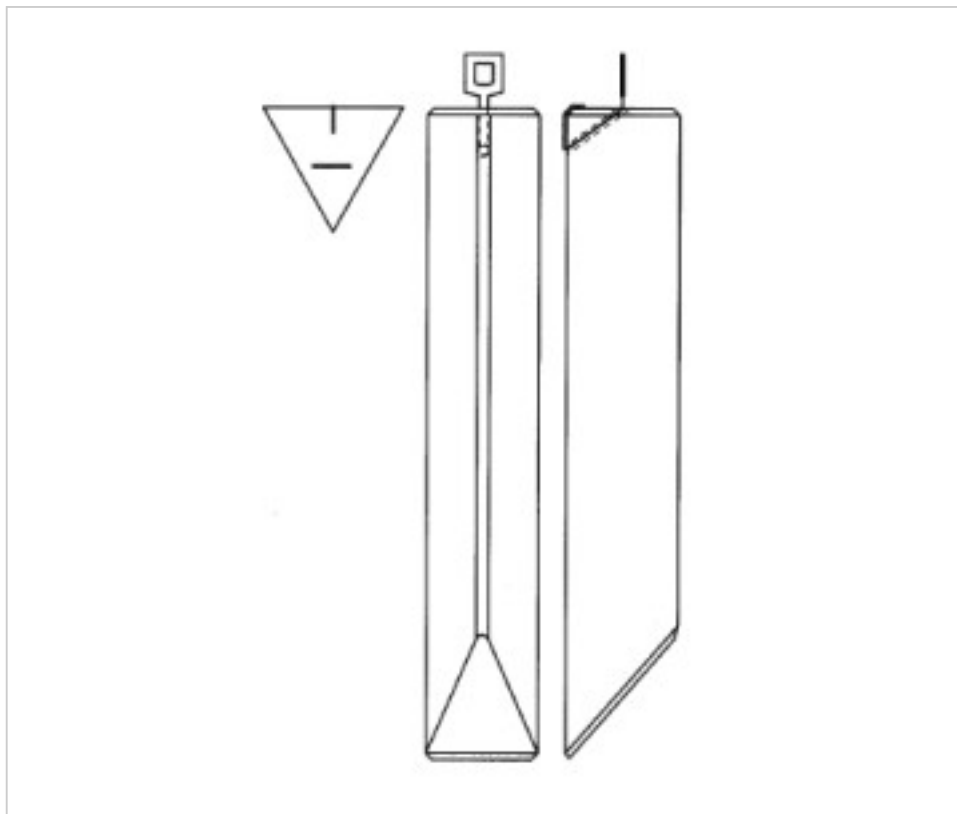

CRYSTAL FOR LAMPS > Scholer Crystal Austria > Schöler Accessories line  
Bars

**E1958720**

**Triangular bar beveled cut Z.9587 200mm chrome clip**

April 03rd, 2025, 23:53

**PRICE**

	Lot	P.V.P. excluding VAT
Pedido mínimo	6	11,00€

Continued on next page >>

CRYSTAL FOR LAMPS > Scholer Crystal Austria > Schöler Accessories line  
Bars

**E1958720**

**Triangular bar beveled cut Z.9587 200mm chrome clip**

## **NOTES**

---

diameter 30x30x30mm

## **OTHER FEATURES**

---

Length (mm): 200

Colour: Transparent