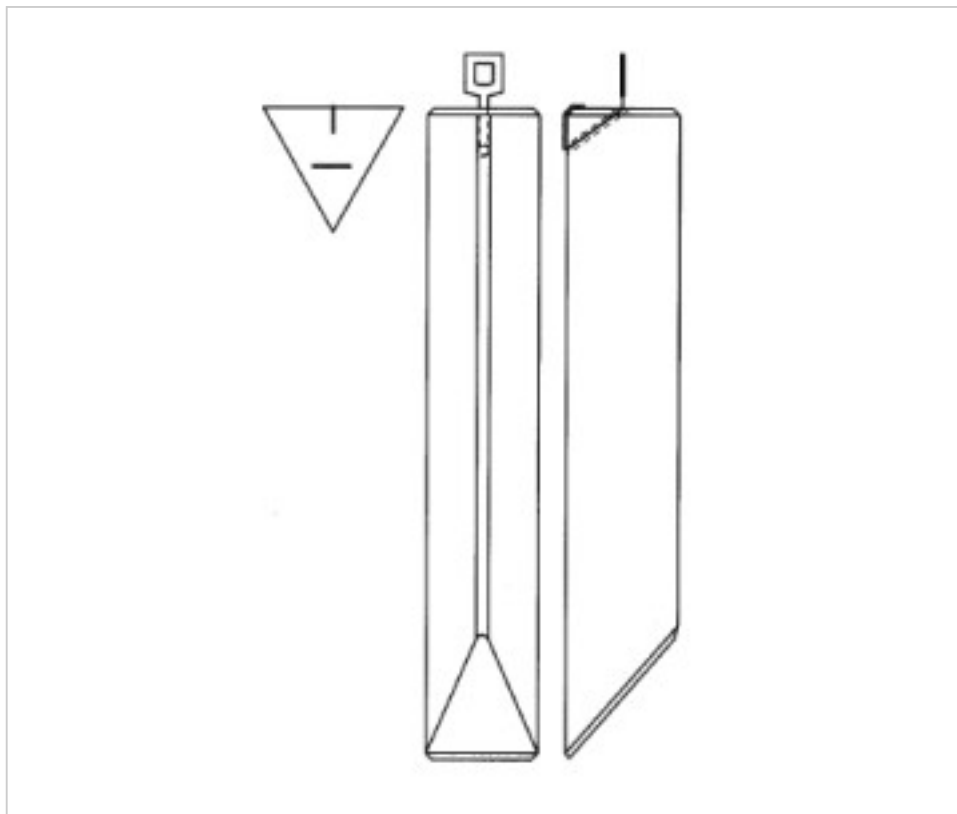

CRYSTAL FOR LAMPS > Scholer Crystal Austria > Schöler Accessories line
Bars

E1958720

Triangular bar beveled cut Z.9587 200mm chrome clip

February 01st, 2025, 20:45

PRICE

	Lot	P.V.P. excluding VAT
Pedido mínimo	6	11,00€

Continued on next page >>

CRYSTAL FOR LAMPS > Scholer Crystal Austria > Schöler Accessories line
Bars

E1958720

Triangular bar beveled cut Z.9587 200mm chrome clip

TECHNICAL SPECIFICATIONS

Weight: 250 Grams

Packging: Box 6 Units

NOTES

diameter 30x30x30mm

OTHER FEATURES

Length (mm): 200

Colour: Transparent

DOCUMENTS

 [Triangular bar beveled cut Z.9587 200mm chrome clip](#)