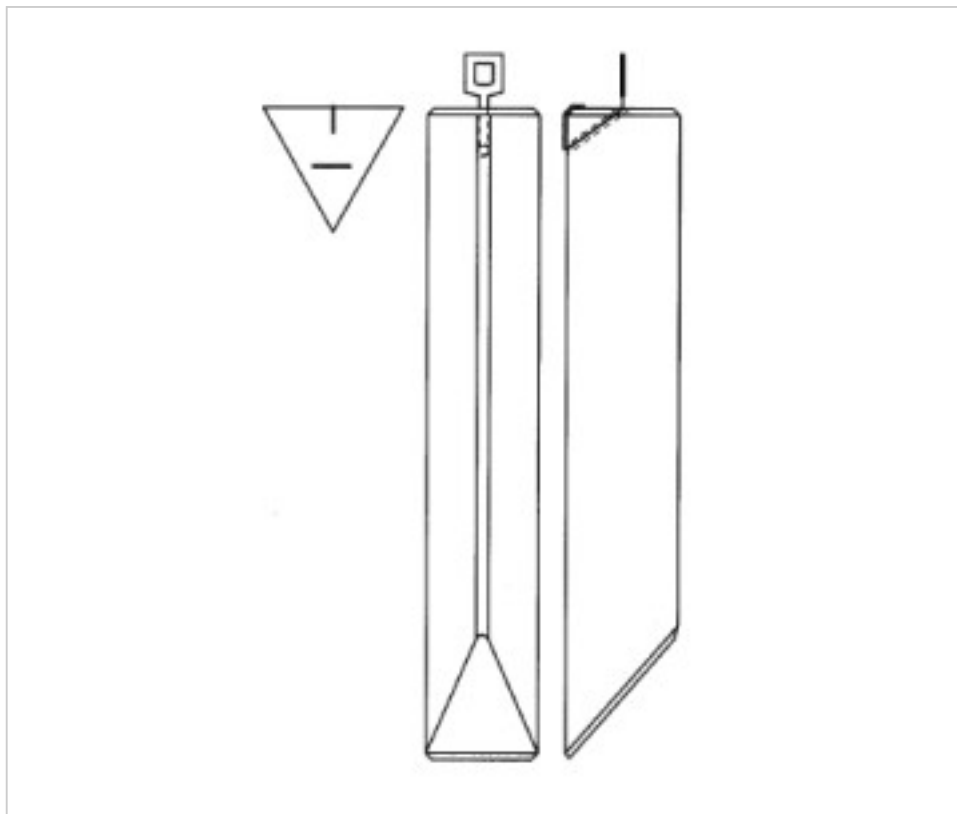

CRYSTAL FOR LAMPS > Scholer Crystal Austria > Schöler Accessories line  
Bars

**E1958720**

**Triangular bar beveled cut Z.9587 200mm chrome clip**

November 04th, 2024, 20:33

## PRICE

	Lot	P.V.P. excluding VAT
Pedido mínimo	6	10,04€

Continued on next page >>

CRYSTAL FOR LAMPS > Scholer Crystal Austria > Schöler Accessories line  
Bars

**E1958720**

**Triangular bar beveled cut Z.9587 200mm chrome clip**

## NOTES

---

diameter 30x30x30mm

## OTHER FEATURES

---

Length (mm): 200

Colour: Transparent