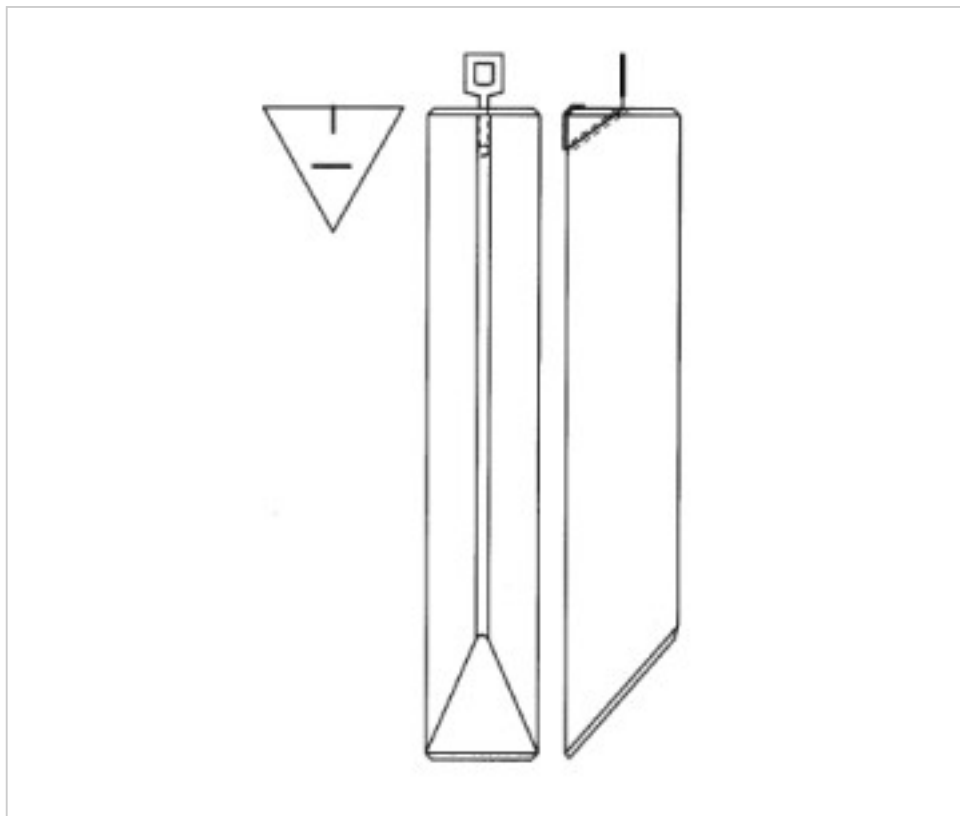

CRYSTAL FOR LAMPS > Scholer Crystal Austria > Schöler Accessories line
Bars

E1958720

Triangular bar beveled cut Z.9587 200mm chrome clip

December 03rd, 2024, 18:48

PRICE

	Lot	P.V.P. excluding VAT
Pedido mínimo	6	10,04€

Continued on next page >>

CRYSTAL FOR LAMPS > Scholer Crystal Austria > Schöler Accessories line
Bars

E1958720

Triangular bar beveled cut Z.9587 200mm chrome clip

TECHNICAL SPECIFICATIONS

Weight: 250 Grams

Packging: Box 6 Units

NOTES

diameter 30x30x30mm

OTHER FEATURES

Length (mm): 200

Colour: Transparent

DOCUMENTS

 [Triangular bar beveled cut Z.9587 200mm chrome clip](#)