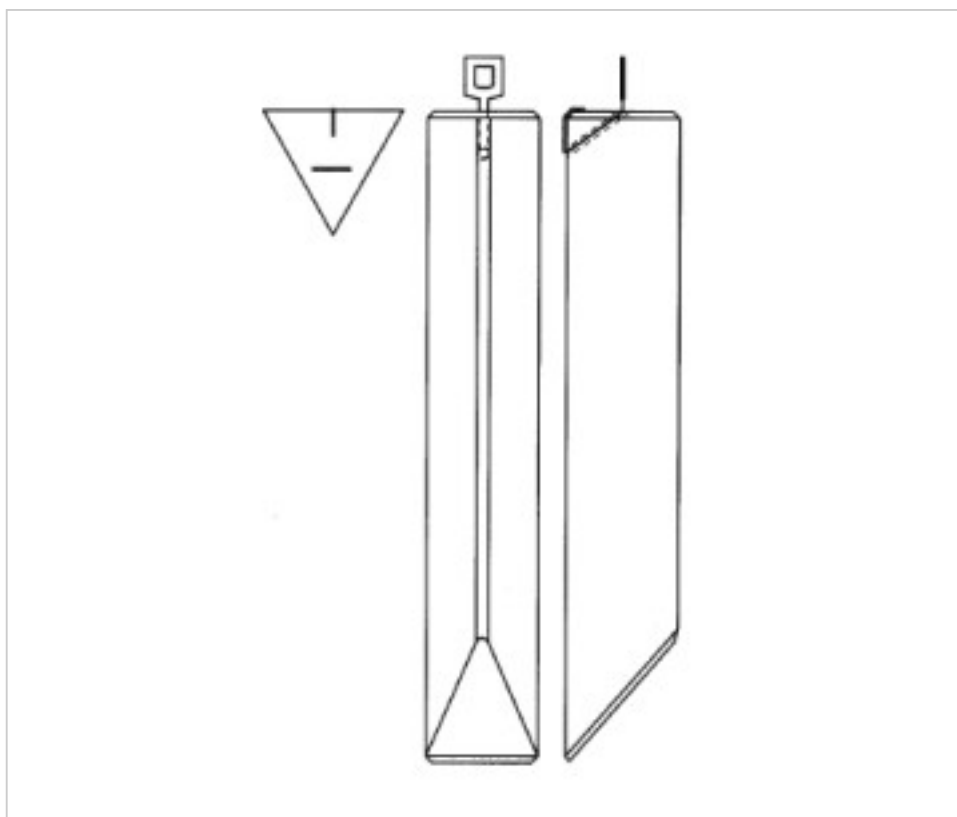

CRYSTAL FOR LAMPS > Scholer Crystal Austria > Schöler Accessories line  
Bars

E1958720

Triangular bar beveled cut Z.9587 200mm chrome clip

August 24th, 2024, 14:34

## PRICE

	Lot	P.V.P. excluding VAT
Pedido mínimo	6	10,04€

Continued on next page >>

CRYSTAL FOR LAMPS > Scholer Crystal Austria > Schöler Accessories line  
Bars

E1958720

Triangular bar beveled cut Z.9587 200mm chrome clip

## NOTES

---

diameter 30x30x30mm

## OTHER FEATURES

---

Length (mm): 200

Colour: Transparent