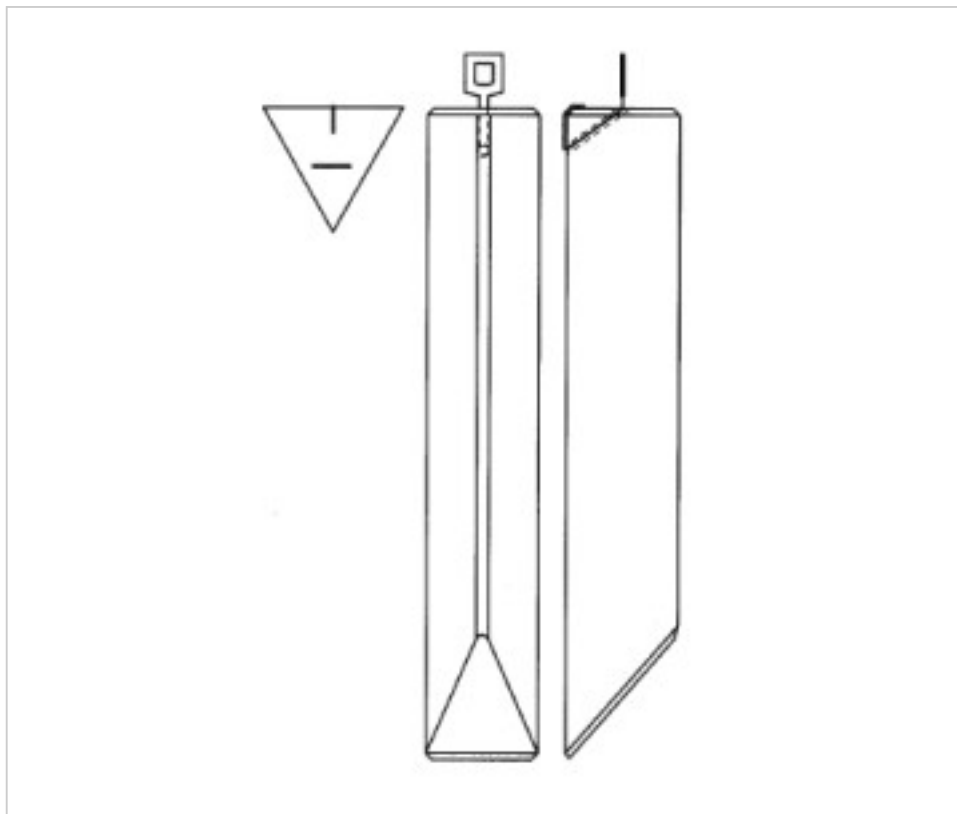

CRYSTAL FOR LAMPS > Scholer Crystal Austria > Schöler Accessories line
Bars

E1958730

Triangular bar beveled cut Z.9587 300mm chrome clip

February 01st, 2025, 20:39

PRICE

	Lot	P.V.P. excluding VAT
Pedido mínimo	6	13,69€

Continued on next page >>

CRYSTAL FOR LAMPS > Scholer Crystal Austria > Schöler Accessories line
Bars

E1958730

Triangular bar beveled cut Z.9587 300mm chrome clip

TECHNICAL SPECIFICATIONS

Weight: 210 Grams

Packging: Box 6 Units

NOTES

diameter 30x30x30mm

OTHER FEATURES

Length (mm): 300

Colour: Transparent

DOCUMENTS

 [Triangular bar beveled cut Z.9587 300mm chrome clip](#)