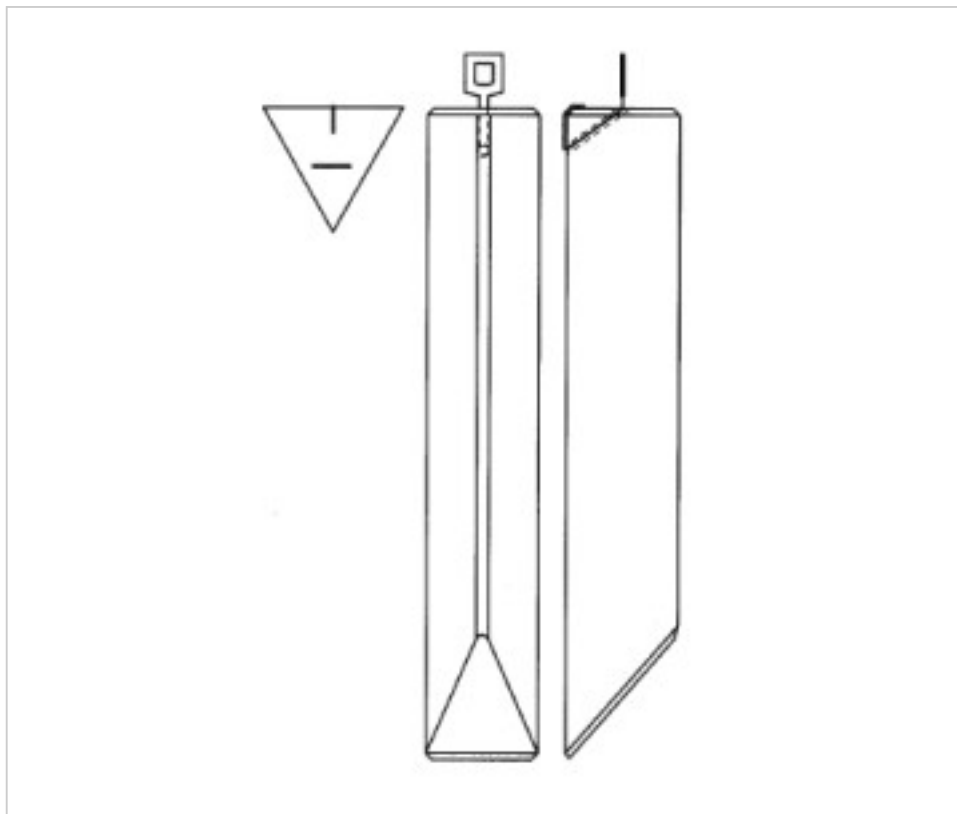

CRYSTAL FOR LAMPS > Scholer Crystal Austria > Schöler Accessories line
Bars

E1958730

Triangular bar beveled cut Z.9587 300mm chrome clip

November 04th, 2024, 20:31

PRICE

	Lot	P.V.P. excluding VAT
Pedido mínimo	6	12,49€

Continued on next page >>

CRYSTAL FOR LAMPS > Scholer Crystal Austria > Schöler Accessories line
Bars

E1958730

Triangular bar beveled cut Z.9587 300mm chrome clip

TECHNICAL SPECIFICATIONS

Weight: 210 Grams

Packging: Box 6 Units

NOTES

diameter 30x30x30mm

OTHER FEATURES

Length (mm): 300

Colour: Transparent

DOCUMENTS

 [Triangular bar beveled cut Z.9587 300mm chrome clip](#)