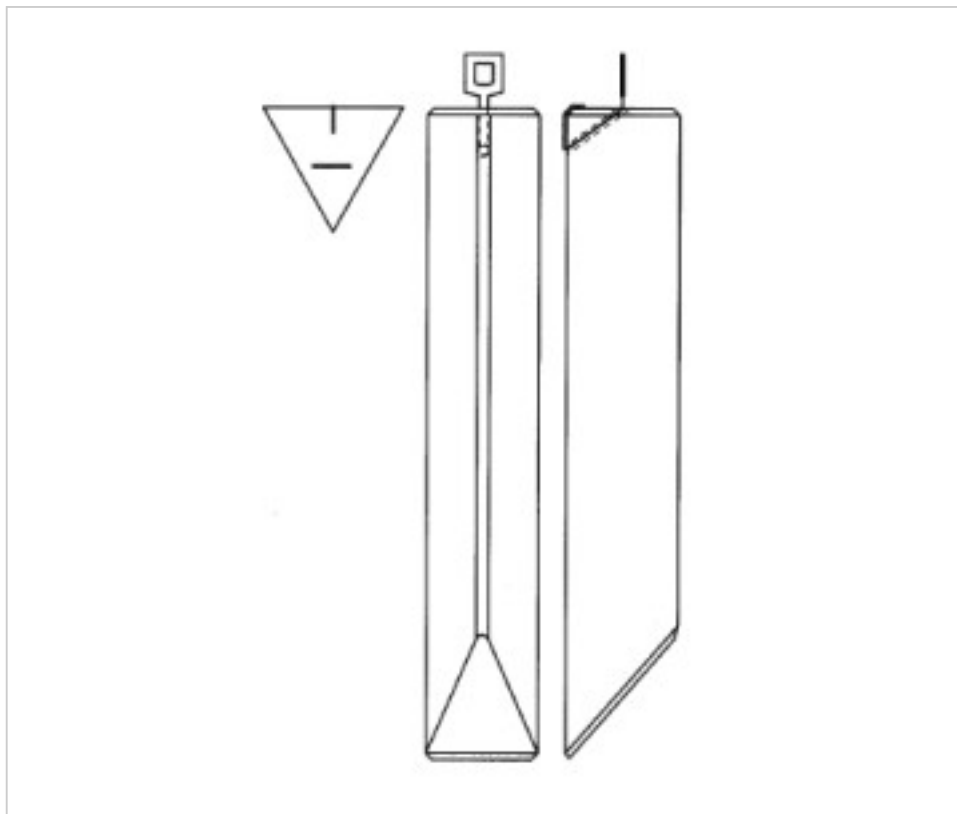

CRYSTAL FOR LAMPS > Scholer Crystal Austria > Schöler Accessories line  
Bars

**E1958730**

**Triangular bar beveled cut Z.9587 300mm chrome clip**

November 23rd, 2024, 09:06

## NOTES

---

diameter 30x30x30mm

## OTHER FEATURES

---

Length (mm): 300

Colour: Transparent

## DOCUMENTS

---

 [Triangular bar beveled cut Z.9587 300mm chrome clip](#)