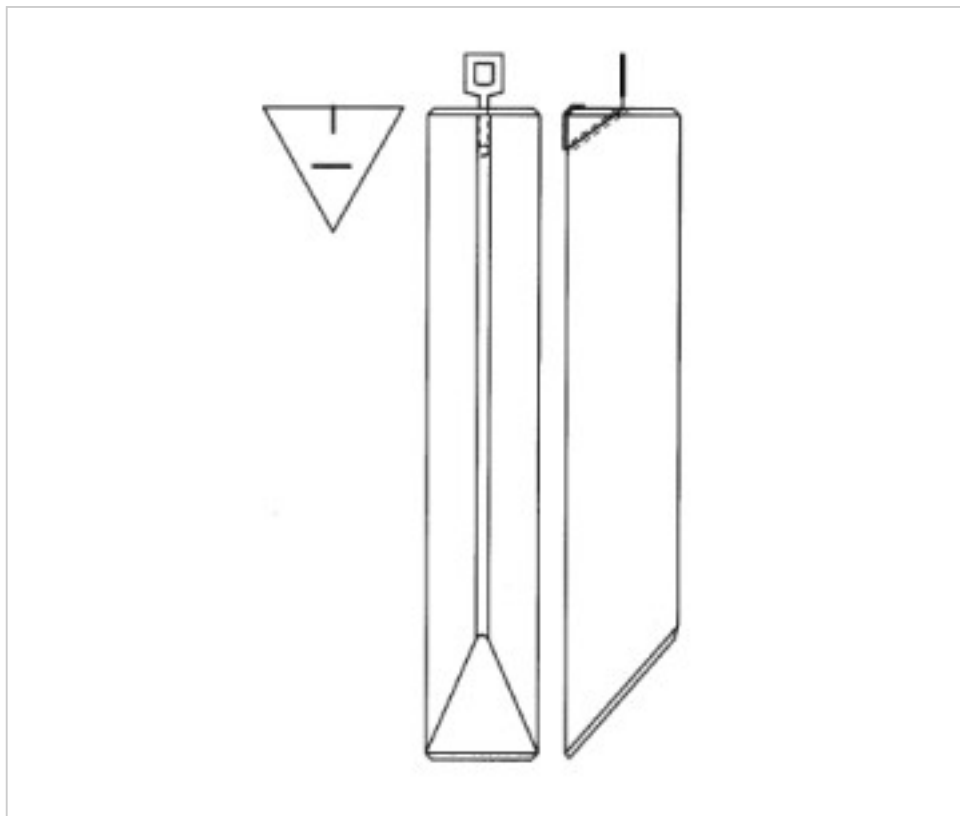

CRYSTAL FOR LAMPS > Scholer Crystal Austria > Schöler Accessories line
Bars

E1958730

Triangular bar beveled cut Z.9587 300mm chrome clip

April 05th, 2025, 12:34

PRICE

	Lot	P.V.P. excluding VAT
Pedido mínimo	6	13,69€

Continued on next page >>

CRYSTAL FOR LAMPS > Scholer Crystal Austria > Schöler Accessories line
Bars

E1958730

Triangular bar beveled cut Z.9587 300mm chrome clip

TECHNICAL SPECIFICATIONS

Weight: 210 Grams

Packging: Box 6 Units

NOTES

diameter 30x30x30mm

OTHER FEATURES

Length (mm): 300

Colour: Transparent

DOCUMENTS

 [Triangular bar beveled cut Z.9587 300mm chrome clip](#)