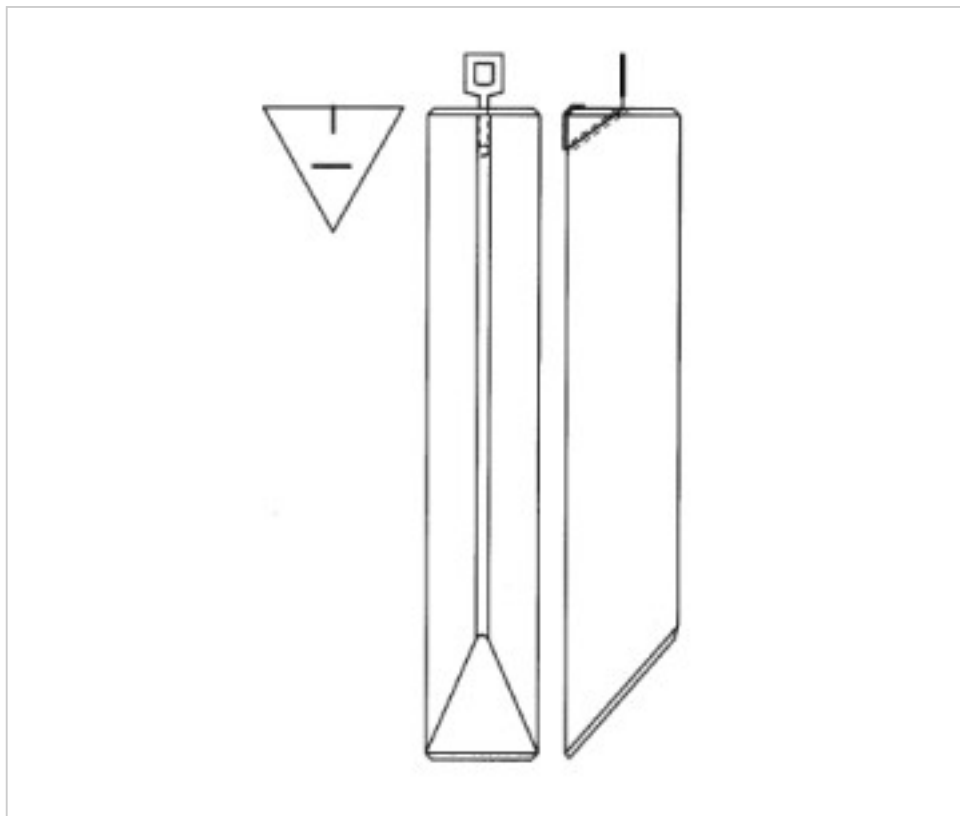

CRYSTAL FOR LAMPS > Scholer Crystal Austria > Schöler Accessories line
Bars

E1958730

Triangular bar beveled cut Z.9587 300mm chrome clip

October 02nd, 2024, 04:04

PRICE

	Lot	P.V.P. excluding VAT
Pedido mínimo	6	12,49€

Continued on next page >>

CRYSTAL FOR LAMPS > Scholer Crystal Austria > Schöler Accessories line
Bars

E1958730

Triangular bar beveled cut Z.9587 300mm chrome clip

TECHNICAL SPECIFICATIONS

Weight: 210 Grams

Packging: Box 6 Units

NOTES

diameter 30x30x30mm

OTHER FEATURES

Length (mm): 300

Colour: Transparent

DOCUMENTS

 [Triangular bar beveled cut Z.9587 300mm chrome clip](#)