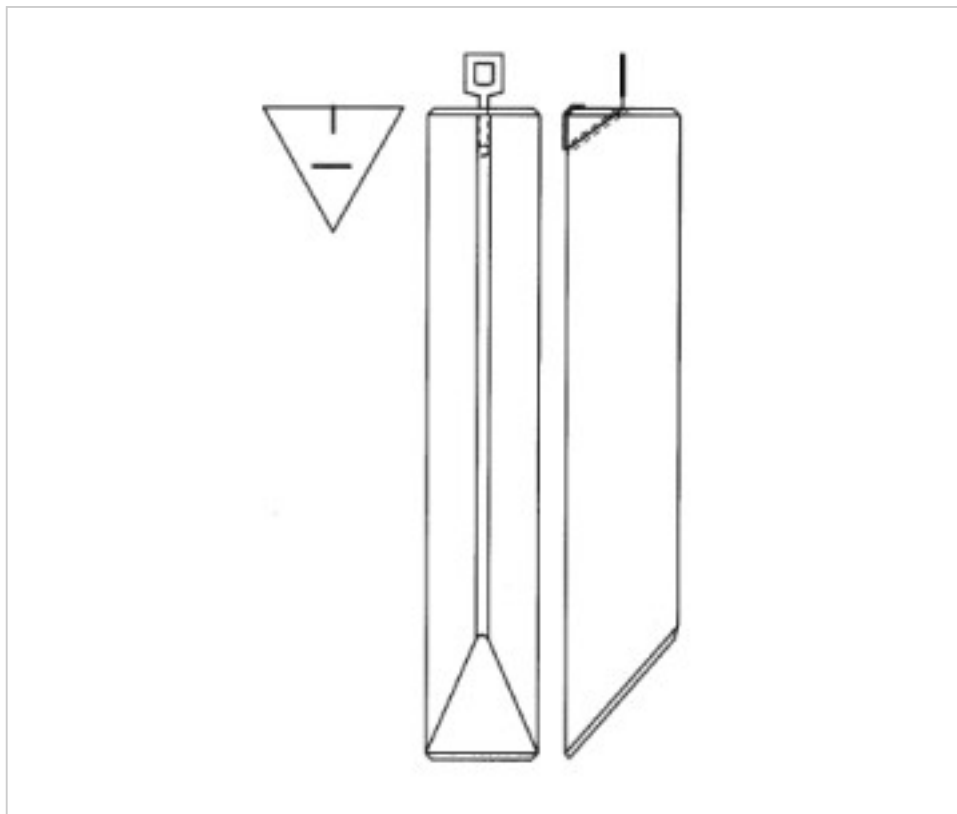

CRYSTAL FOR LAMPS > Scholer Crystal Austria > Schöler Accessories line  
Bars

**E1958730**

**Triangular bar beveled cut Z.9587 300mm chrome clip**

March 04th, 2025, 07:04

**PRICE**

	Lot	P.V.P. excluding VAT
Pedido mínimo	6	13,69€

Continued on next page >>

CRYSTAL FOR LAMPS > Scholer Crystal Austria > Schöler Accessories line  
Bars

**E1958730**

**Triangular bar beveled cut Z.9587 300mm chrome clip**

## NOTES

---

diameter 30x30x30mm

## OTHER FEATURES

---

Length (mm): 300

Colour: Transparent