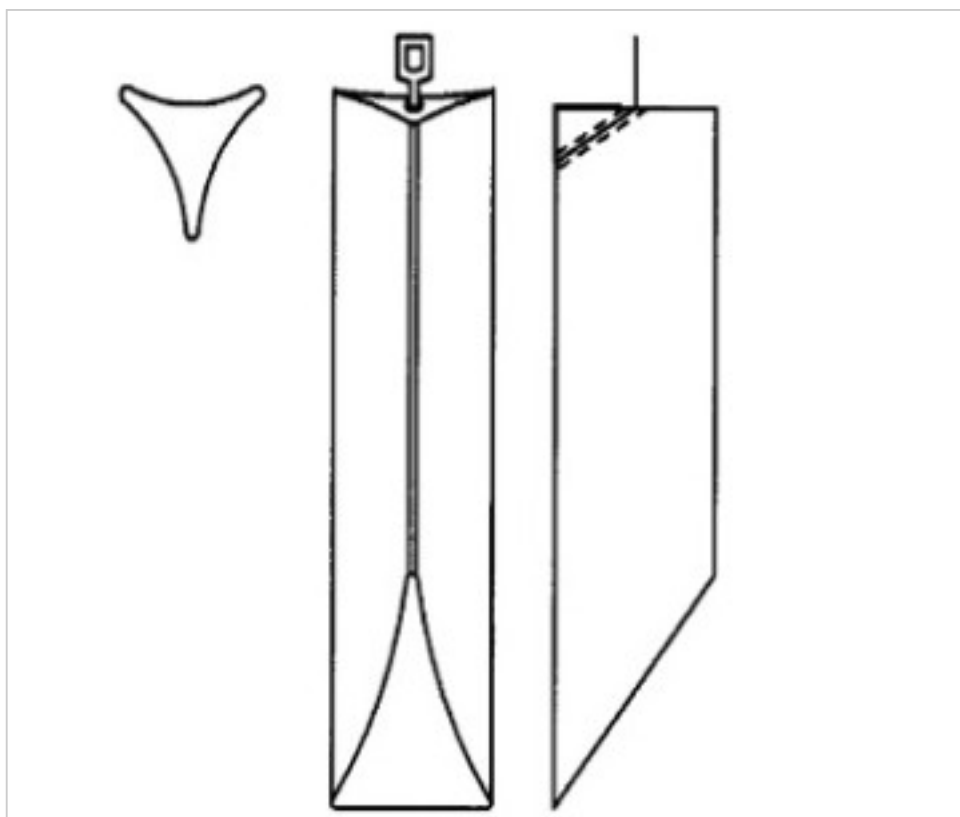

CRYSTAL FOR LAMPS > Scholer Crystal Austria > Schöler Accessories line
Bars

E1959110

Triangular bar beveled cut Z.9591 100mm chrome clip

October 02nd, 2024, 04:08

PRICE

	Lot	P.V.P. excluding VAT
Pedido mínimo	16	5,19€

Continued on next page >>

CRYSTAL FOR LAMPS > Scholer Crystal Austria > Schöler Accessories line
Bars

E1959110

Triangular bar beveled cut Z.9591 100mm chrome clip

TECHNICAL SPECIFICATIONS

Weight: 70 Grams

Packging: Box 16 Units

NOTES

diameter 30x30x30mm

OTHER FEATURES

Length (mm): 100

Colour: Transparent

DOCUMENTS

 [Triangular bar beveled cut Z.9591 100mm chrome clip](#)