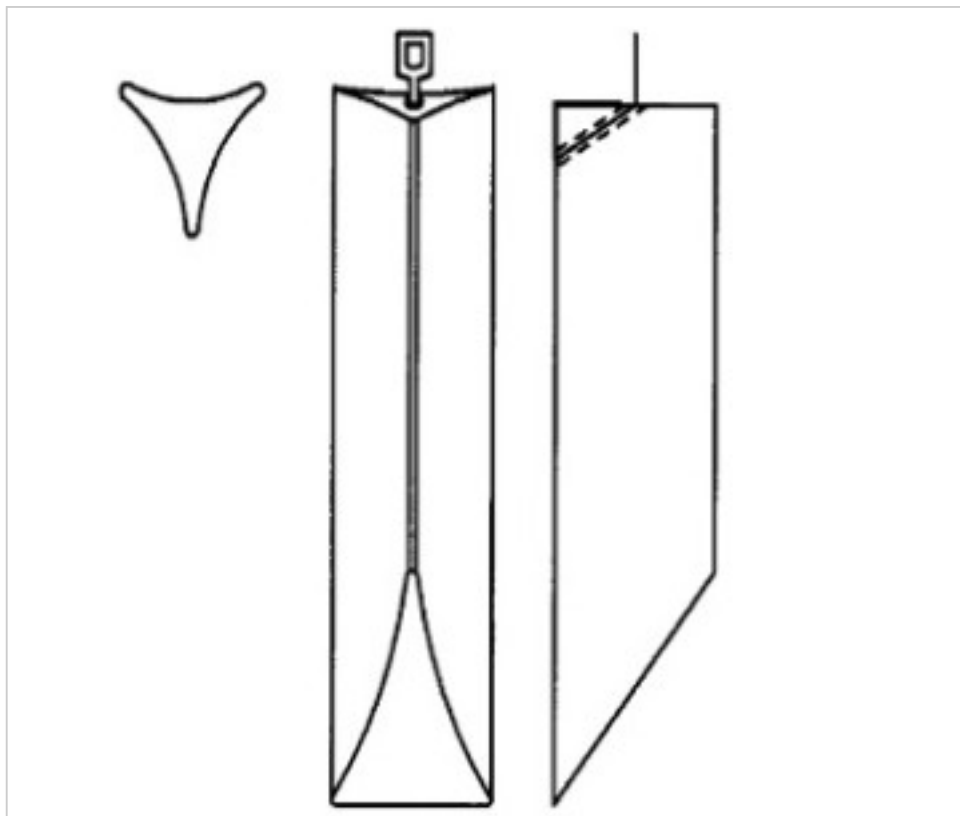

CRYSTAL FOR LAMPS > Scholer Crystal Austria > Schöler Accessories line
Bars

E1959110

Triangular bar beveled cut Z.9591 100mm chrome clip

November 21st, 2024, 14:22

PRICE

	Lot	P.V.P. excluding VAT
Pedido mínimo	16	5,19€

Continued on next page >>

CRYSTAL FOR LAMPS > Scholer Crystal Austria > Schöler Accessories line
Bars

E1959110

Triangular bar beveled cut Z.9591 100mm chrome clip

TECHNICAL SPECIFICATIONS

Weight: 70 Grams

Packging: Box 16 Units

NOTES

diameter 30x30x30mm

OTHER FEATURES

Length (mm): 100

Colour: Transparent

DOCUMENTS

 [Triangular bar beveled cut Z.9591 100mm chrome clip](#)