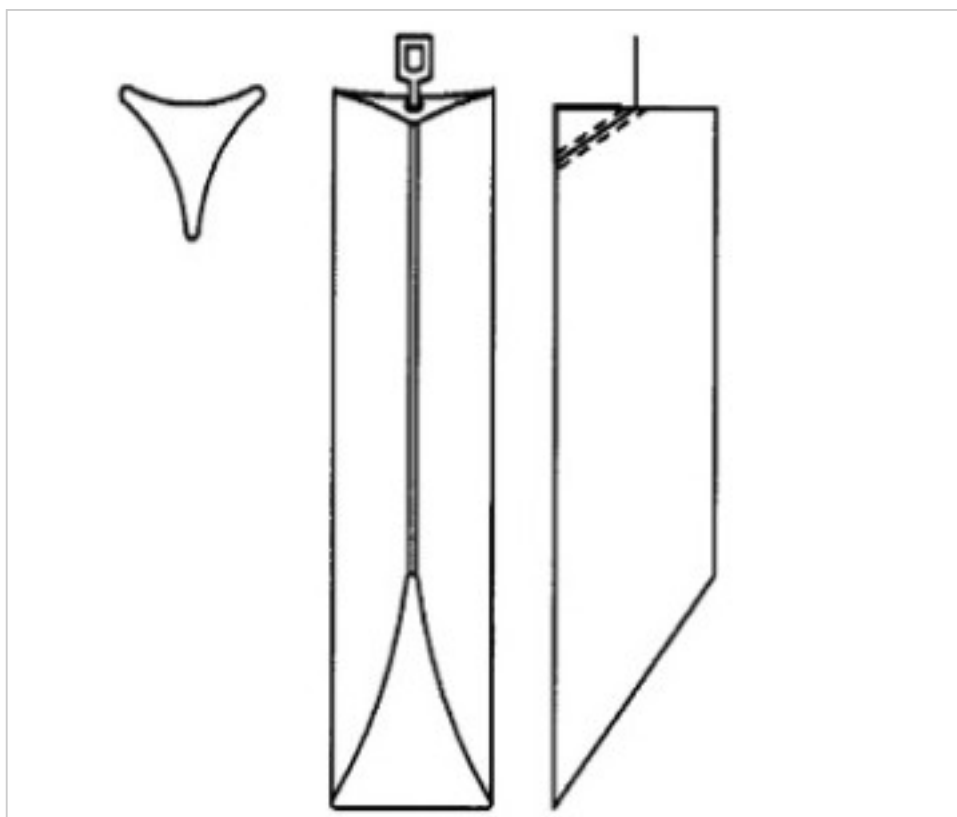

CRYSTAL FOR LAMPS > Scholer Crystal Austria > Schöler Accessories line
Bars

E1959110

Triangular bar beveled cut Z.9591 100mm chrome clip

November 04th, 2024, 20:30

PRICE

	Lot	P.V.P. excluding VAT
Pedido mínimo	16	5,19€

Continued on next page >>

CRYSTAL FOR LAMPS > Scholer Crystal Austria > Schöler Accessories line
Bars

E1959110

Triangular bar beveled cut Z.9591 100mm chrome clip

TECHNICAL SPECIFICATIONS

Weight: 70 Grams

Packging: Box 16 Units

NOTES

diameter 30x30x30mm

OTHER FEATURES

Length (mm): 100

Colour: Transparent

DOCUMENTS

 [Triangular bar beveled cut Z.9591 100mm chrome clip](#)