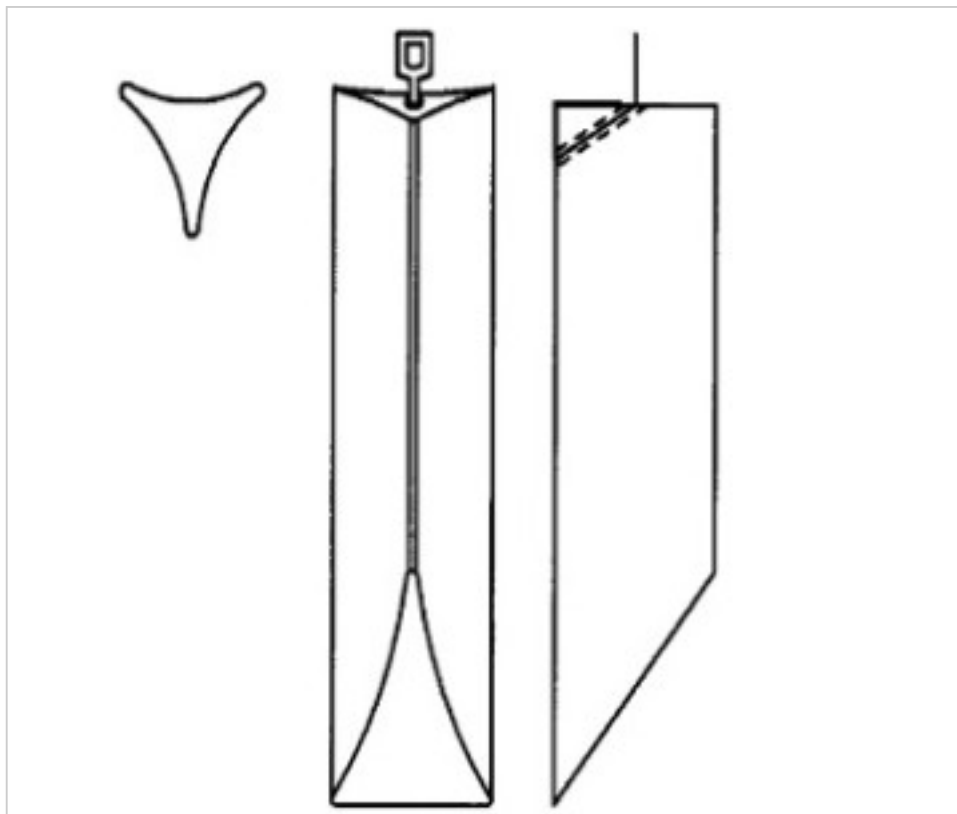

CRYSTAL FOR LAMPS > Scholer Crystal Austria > Schöler Accessories line
Bars

E1959110

Triangular bar beveled cut Z.9591 100mm chrome clip

February 01st, 2025, 20:56

PRICE

| | Lot | P.V.P. excluding VAT |
|---------------|-----|----------------------|
| Pedido mínimo | 16 | 5,68€ |

Continued on next page >>

CRYSTAL FOR LAMPS > Scholer Crystal Austria > Schöler Accessories line
Bars

E1959110

Triangular bar beveled cut Z.9591 100mm chrome clip

TECHNICAL SPECIFICATIONS

Weight: 70 Grams

Packging: Box 16 Units

NOTES

diameter 30x30x30mm

OTHER FEATURES

Length (mm): 100

Colour: Transparent

DOCUMENTS

 [Triangular bar beveled cut Z.9591 100mm chrome clip](#)