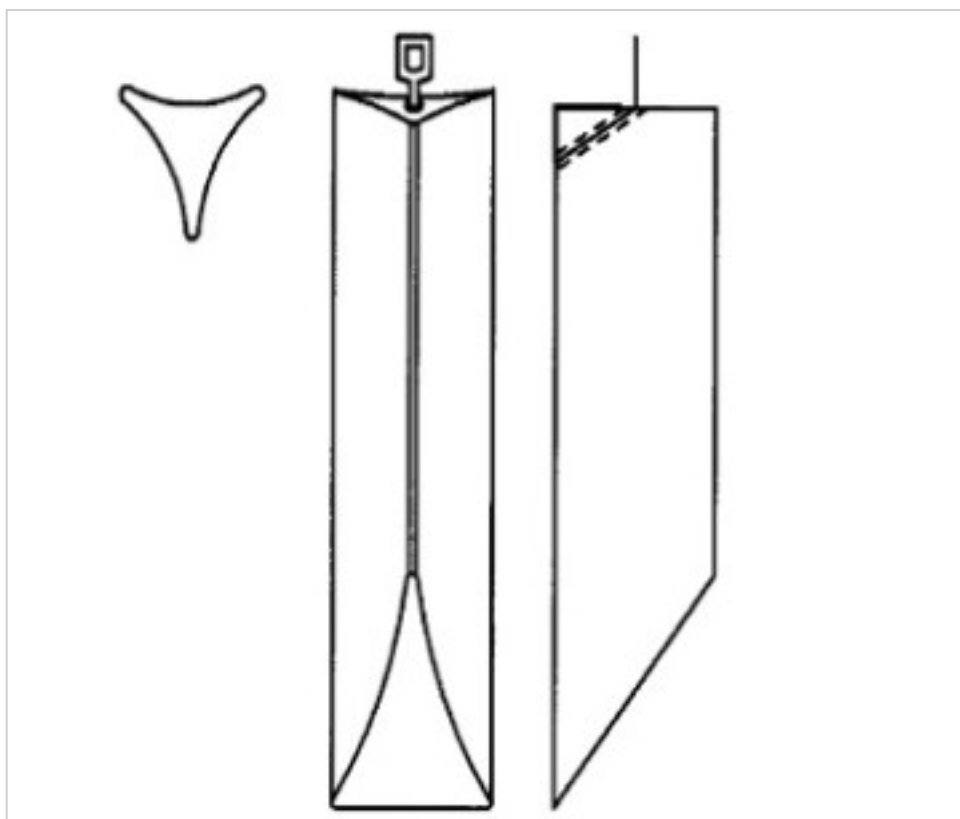

CRYSTAL FOR LAMPS > Scholer Crystal Austria > Schöler Accessories line
Bars

E1959110

Triangular bar beveled cut Z.9591 100mm chrome clip

December 22nd, 2024, 03:47

PRICE

	Lot	P.V.P. excluding VAT
Pedido mínimo	16	5,19€

Continued on next page >>

CRYSTAL FOR LAMPS > Scholer Crystal Austria > Schöler Accessories line
Bars

E1959110

Triangular bar beveled cut Z.9591 100mm chrome clip

TECHNICAL SPECIFICATIONS

Weight: 70 Grams

Packging: Box 16 Units

NOTES

diameter 30x30x30mm

OTHER FEATURES

Length (mm): 100

Colour: Transparent

DOCUMENTS

 [Triangular bar beveled cut Z.9591 100mm chrome clip](#)