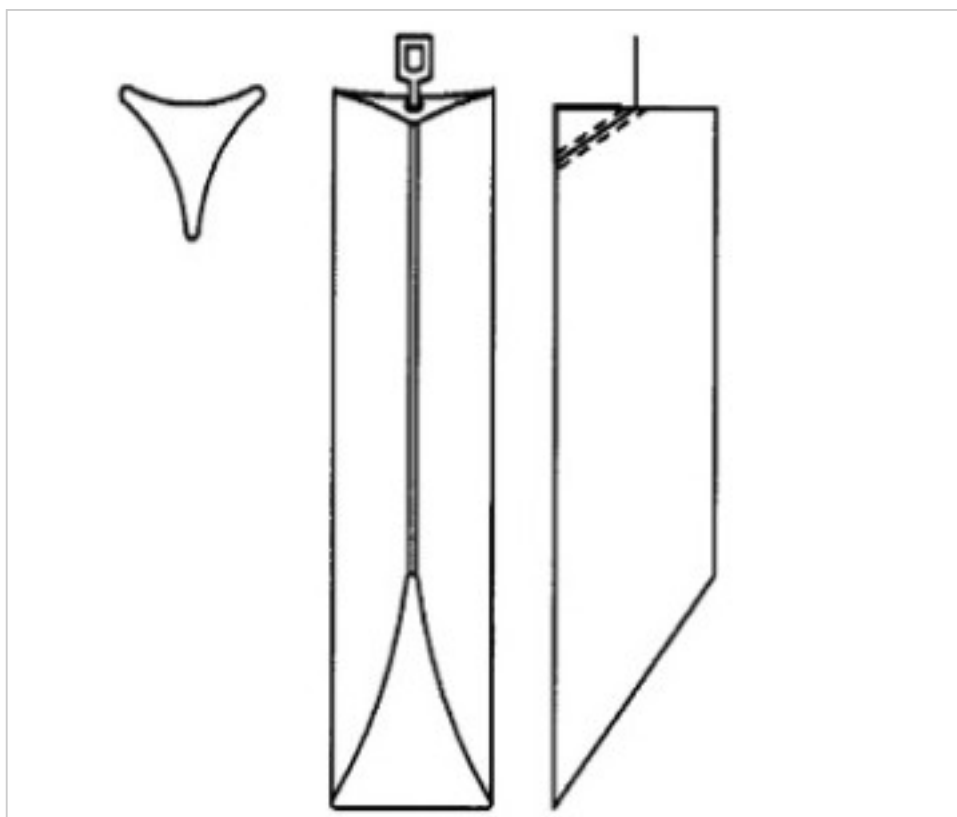

CRYSTAL FOR LAMPS > Scholer Crystal Austria > Schöler Accessories line
Bars

E1959110G

Triangular bar beveled cut Z.9591 100mm gold clip

April 05th, 2025, 11:10

PRICE

	Lot	P.V.P. excluding VAT
Pedido mínimo	16	5,02€

Continued on next page >>

CRYSTAL FOR LAMPS > Scholer Crystal Austria > Schöler Accessories line
Bars

E1959110G

Triangular bar beveled cut Z.9591 100mm gold clip

TECHNICAL SPECIFICATIONS

Weight: 107 Grams

Packging: Box 16 Units

NOTES

diameter 30x30x30mm

OTHER FEATURES

Length (mm): 100

Colour: Transparent