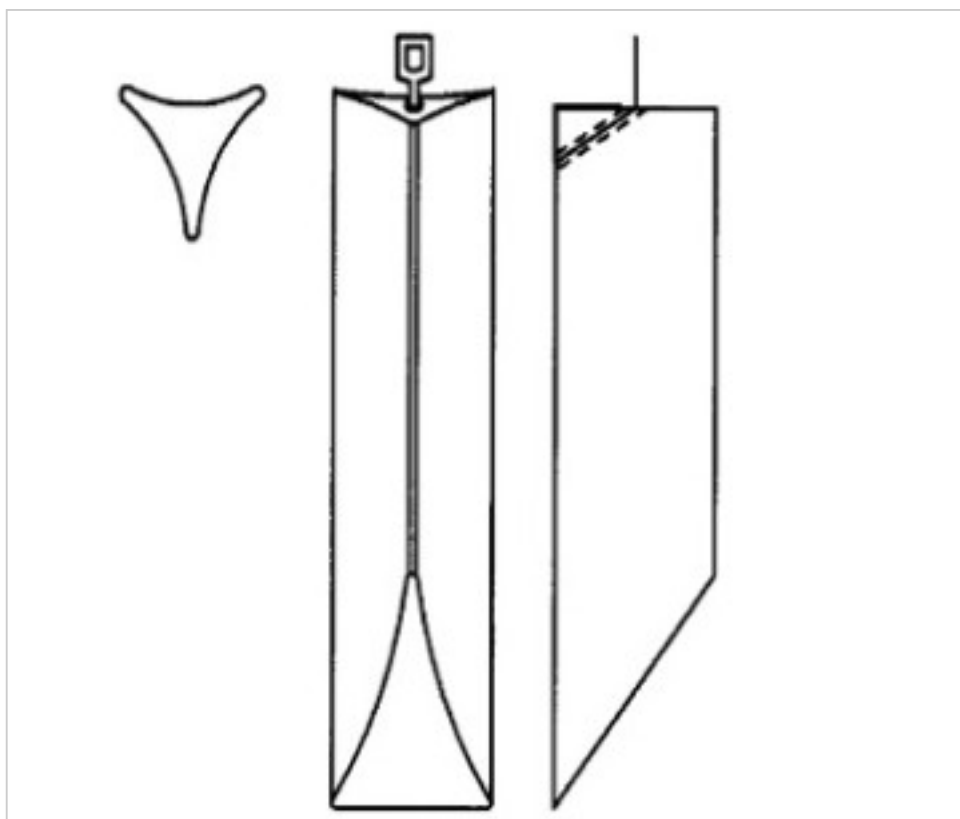

CRYSTAL FOR LAMPS > Scholer Crystal Austria > Schöler Accessories line
Bars

E1959110G

Triangular bar beveled cut Z.9591 100mm gold clip

October 02nd, 2024, 04:02

PRICE

	Lot	P.V.P. excluding VAT
Pedido mínimo	16	4,56€

Continued on next page >>

CRYSTAL FOR LAMPS > Scholer Crystal Austria > Schöler Accessories line
Bars

E1959110G

Triangular bar beveled cut Z.9591 100mm gold clip

TECHNICAL SPECIFICATIONS

Weight: 107 Grams

Packging: Box 16 Units

NOTES

diameter 30x30x30mm

OTHER FEATURES

Length (mm): 100

Colour: Transparent