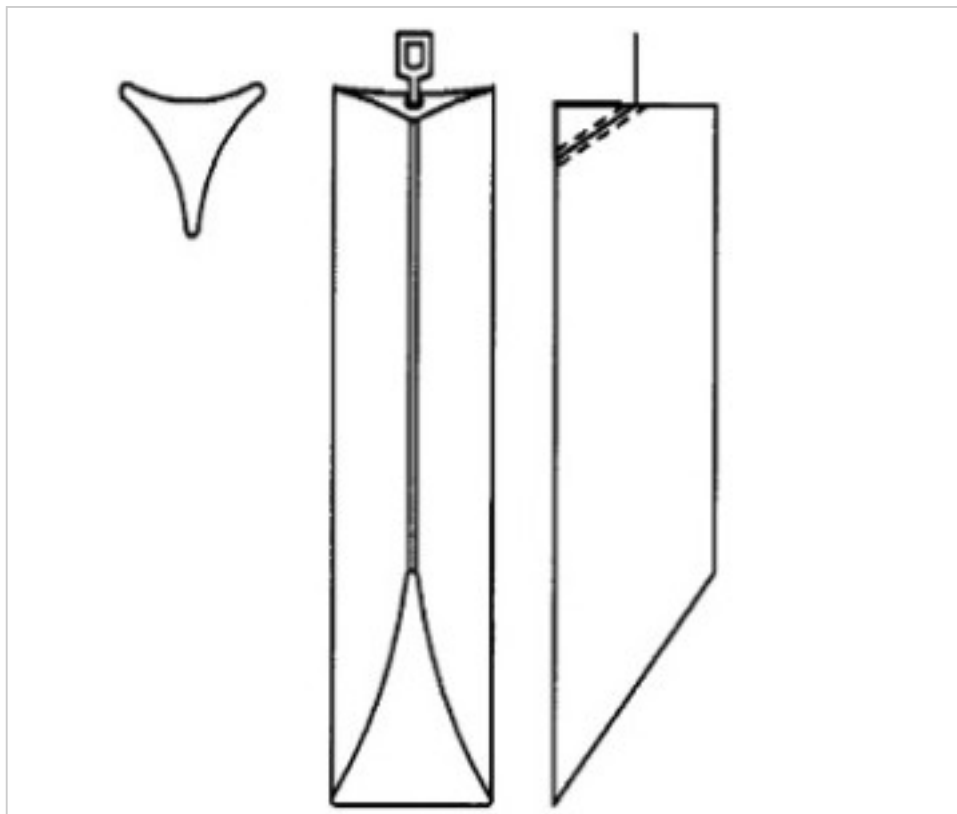

CRYSTAL FOR LAMPS > Scholer Crystal Austria > Schöler Accessories line
Bars

E1959110G

Triangular bar beveled cut Z.9591 100mm gold clip

November 04th, 2024, 20:34

PRICE

	Lot	P.V.P. excluding VAT
Pedido mínimo	16	4,56€

Continued on next page >>

CRYSTAL FOR LAMPS > Scholer Crystal Austria > Schöler Accessories line
Bars

E1959110G

Triangular bar beveled cut Z.9591 100mm gold clip

TECHNICAL SPECIFICATIONS

Weight: 107 Grams

Packging: Box 16 Units

NOTES

diameter 30x30x30mm

OTHER FEATURES

Length (mm): 100

Colour: Transparent