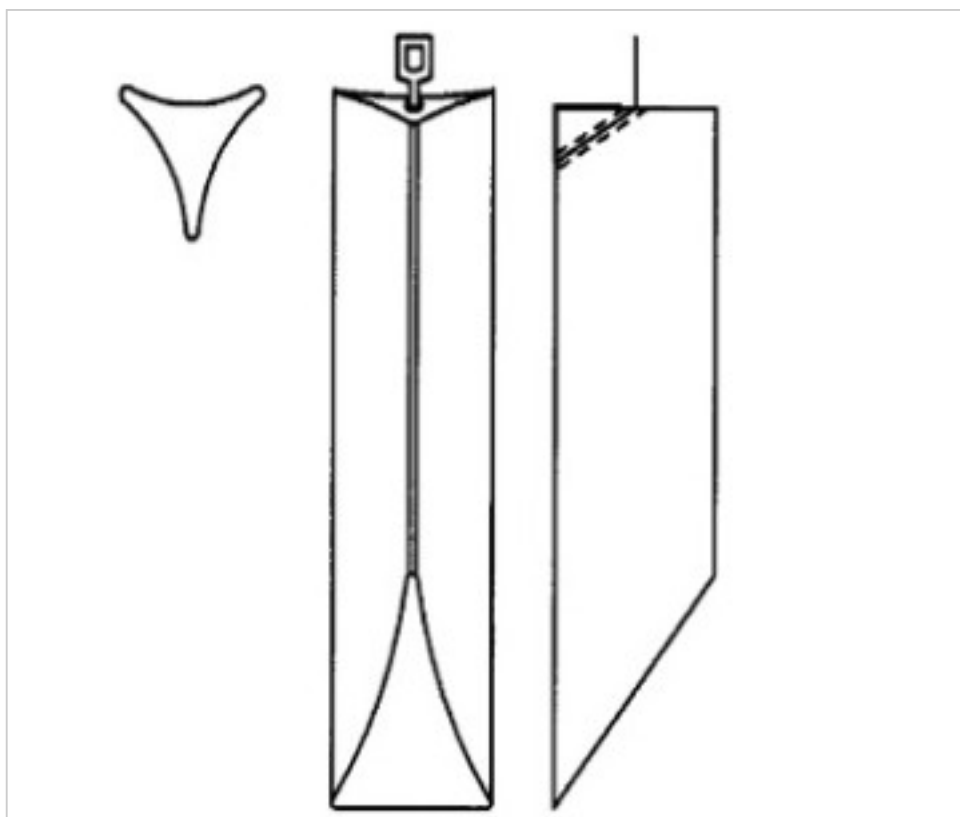

CRYSTAL FOR LAMPS > Scholer Crystal Austria > Schöler Accessories line
Bars

E1959110G

Triangular bar beveled cut Z.9591 100mm gold clip

December 22nd, 2024, 04:05

PRICE

	Lot	P.V.P. excluding VAT
Pedido mínimo	16	4,56€

Continued on next page >>

CRYSTAL FOR LAMPS > Scholer Crystal Austria > Schöler Accessories line
Bars

E1959110G

Triangular bar beveled cut Z.9591 100mm gold clip

TECHNICAL SPECIFICATIONS

Weight: 107 Grams

Packging: Box 16 Units

NOTES

diameter 30x30x30mm

OTHER FEATURES

Length (mm): 100

Colour: Transparent