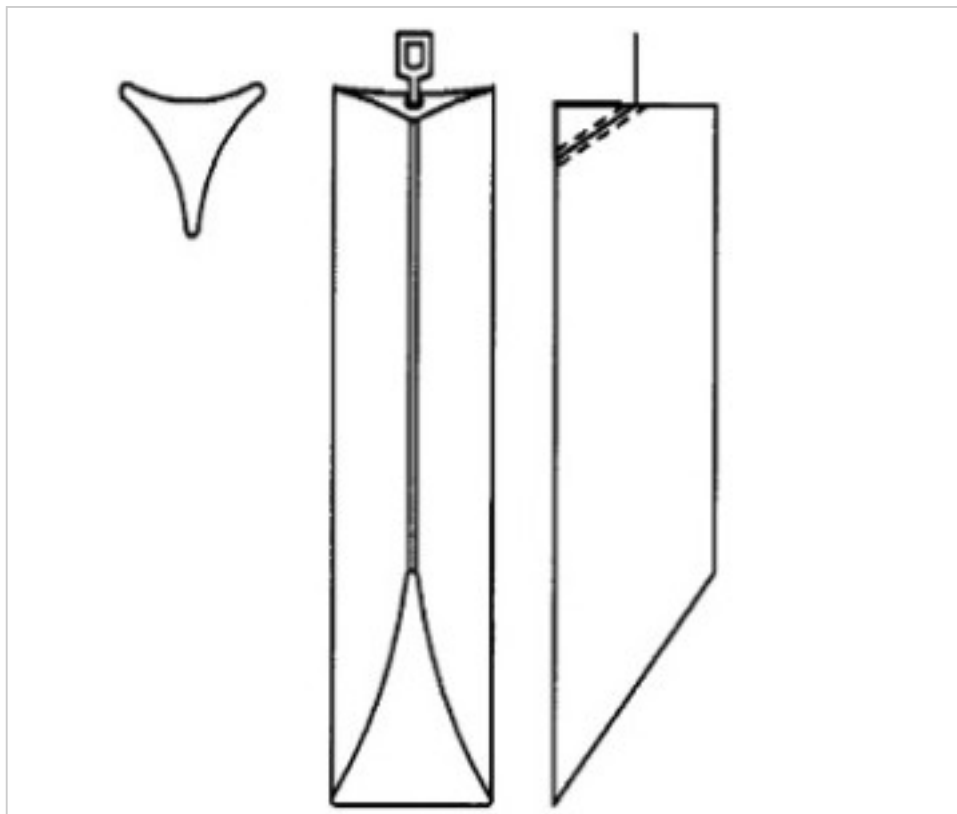

CRYSTAL FOR LAMPS > Scholer Crystal Austria > Schöler Accessories line  
Bars

E1959110G

Triangular bar beveled cut Z.9591 100mm gold clip

January 30th, 2025, 22:59

## PRICE

	Lot	P.V.P. excluding VAT
Pedido mínimo	16	5,02€

Continued on next page >>

CRYSTAL FOR LAMPS > Scholer Crystal Austria > Schöler Accessories line  
Bars

**E1959110G**

**Triangular bar beveled cut Z.9591 100mm gold clip**

## **NOTES**

---

diameter 30x30x30mm

## **OTHER FEATURES**

---

Length (mm): 100

Colour: Transparent