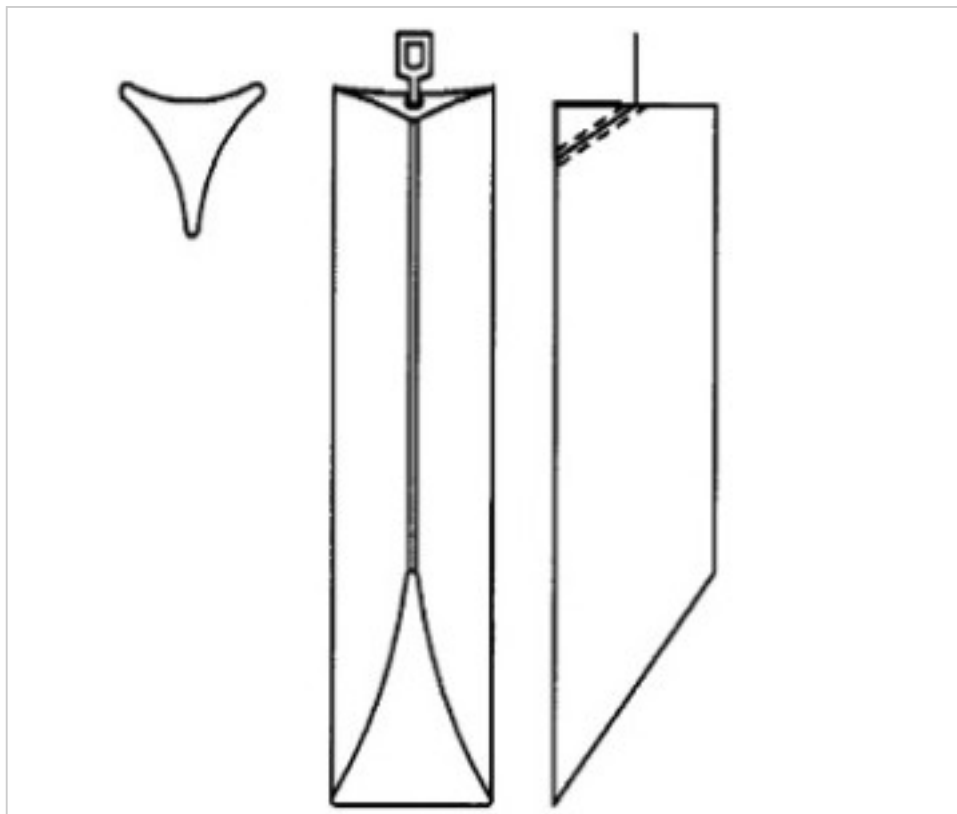

CRYSTAL FOR LAMPS > Scholer Crystal Austria > Schöler Accessories line
Bars

E1959110G

Triangular bar beveled cut Z.9591 100mm gold clip

March 04th, 2025, 07:00

PRICE

	Lot	P.V.P. excluding VAT
Pedido mínimo	16	5,02€

Continued on next page >>

CRYSTAL FOR LAMPS > Scholer Crystal Austria > Schöler Accessories line
Bars

E1959110G

Triangular bar beveled cut Z.9591 100mm gold clip

TECHNICAL SPECIFICATIONS

Weight: 107 Grams

Packging: Box 16 Units

NOTES

diameter 30x30x30mm

OTHER FEATURES

Length (mm): 100

Colour: Transparent