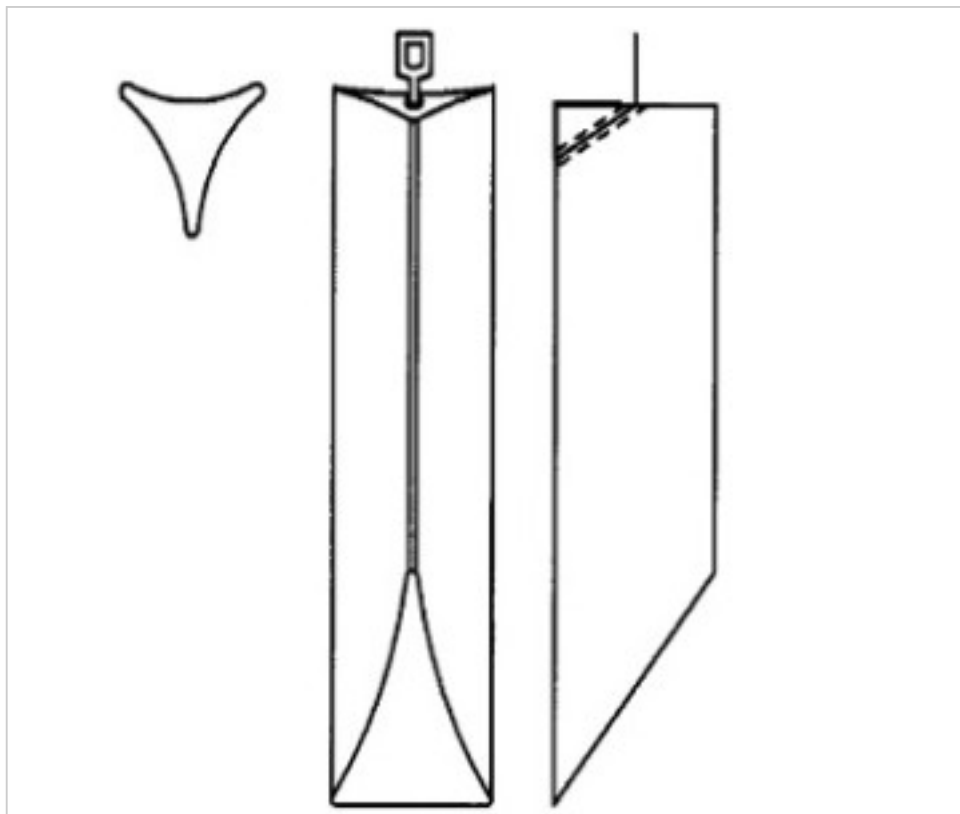

CRYSTAL FOR LAMPS > Scholer Crystal Austria > Schöler Accessories line
Bars

E1959115

Triangular bar beveled cut Z.9591 150mm chrome clip

December 03rd, 2024, 18:51

PRICE

	Lot	P.V.P. excluding VAT
Pedido mínimo	12	6,45€

Continued on next page >>

CRYSTAL FOR LAMPS > Scholer Crystal Austria > Schöler Accessories line
Bars

E1959115

Triangular bar beveled cut Z.9591 150mm chrome clip

TECHNICAL SPECIFICATIONS

Weight: 104 Grams

Packging: Box 12 Units

NOTES

diameter 30x30x30mm

OTHER FEATURES

Length (mm): 150

Colour: Transparent