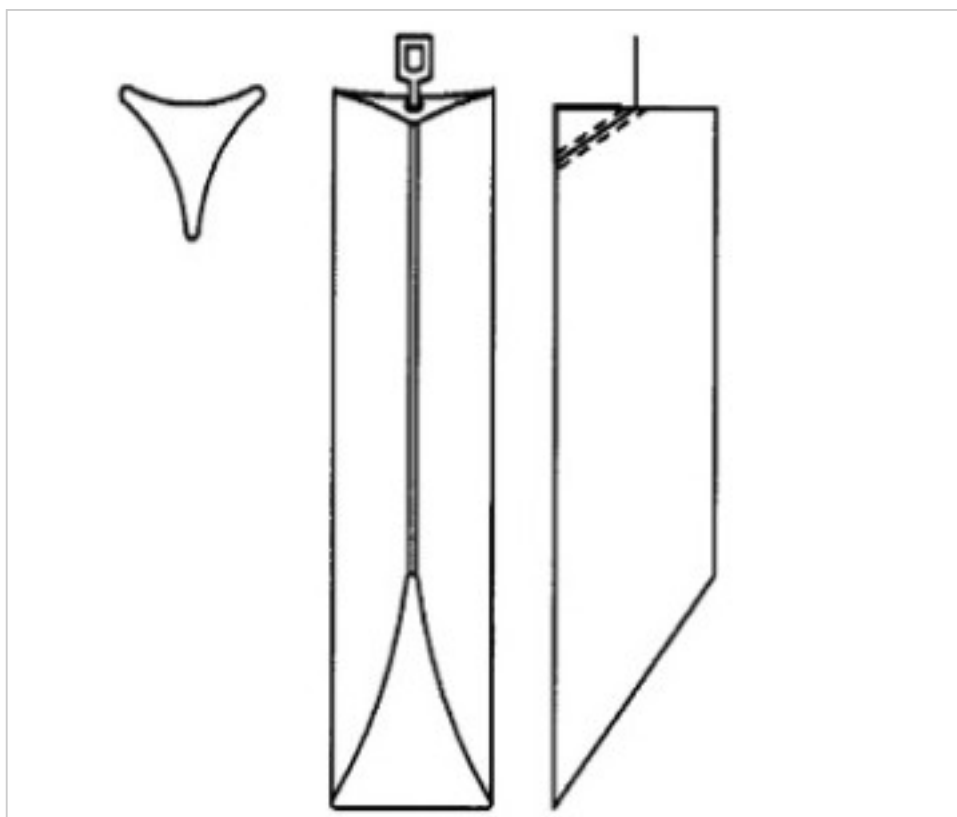

CRYSTAL FOR LAMPS > Scholer Crystal Austria > Schöler Accessories line
Bars

E1959115

Triangular bar beveled cut Z.9591 150mm chrome clip

March 04th, 2025, 07:06

PRICE

	Lot	P.V.P. excluding VAT
Pedido mínimo	12	7,06€

Continued on next page >>

CRYSTAL FOR LAMPS > Scholer Crystal Austria > Schöler Accessories line
Bars

E1959115

Triangular bar beveled cut Z.9591 150mm chrome clip

TECHNICAL SPECIFICATIONS

Weight: 104 Grams

Packging: Box 12 Units

NOTES

diameter 30x30x30mm

OTHER FEATURES

Length (mm): 150

Colour: Transparent