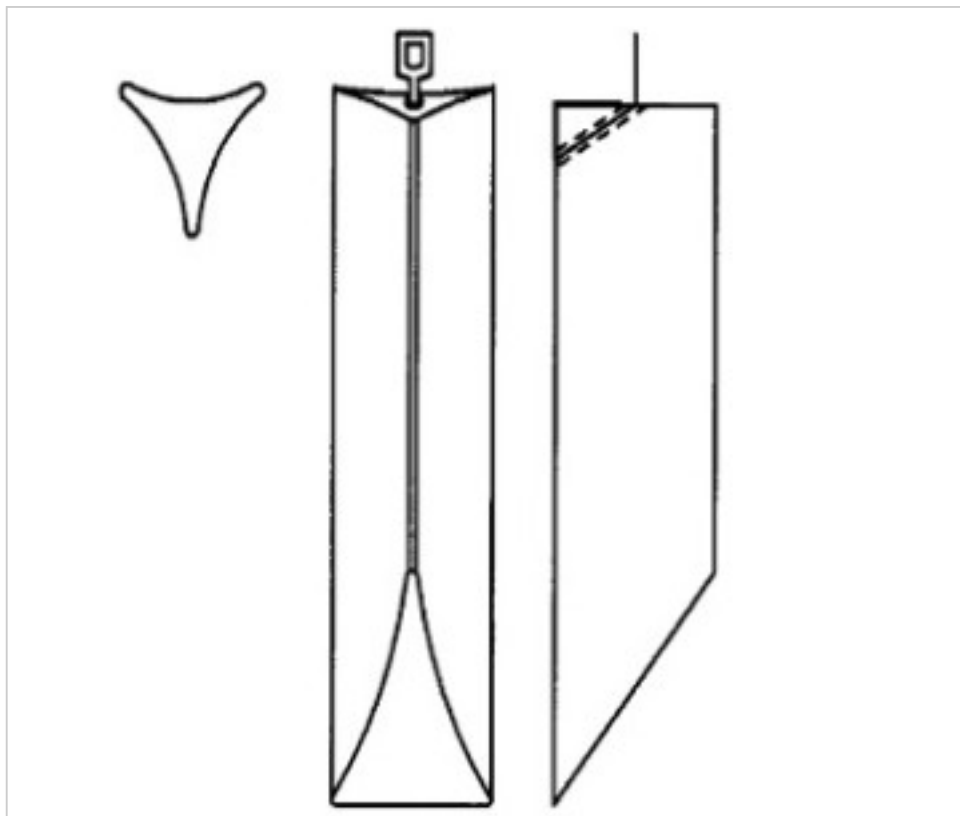

CRYSTAL FOR LAMPS > Scholer Crystal Austria > Schöler Accessories line
Bars

E1959115

Triangular bar beveled cut Z.9591 150mm chrome clip

October 02nd, 2024, 04:02

PRICE

	Lot	P.V.P. excluding VAT
Pedido mínimo	12	6,45€

Continued on next page >>

CRYSTAL FOR LAMPS > Scholer Crystal Austria > Schöler Accessories line
Bars

E1959115

Triangular bar beveled cut Z.9591 150mm chrome clip

TECHNICAL SPECIFICATIONS

Weight: 104 Grams

Packging: Box 12 Units

NOTES

diameter 30x30x30mm

OTHER FEATURES

Length (mm): 150

Colour: Transparent