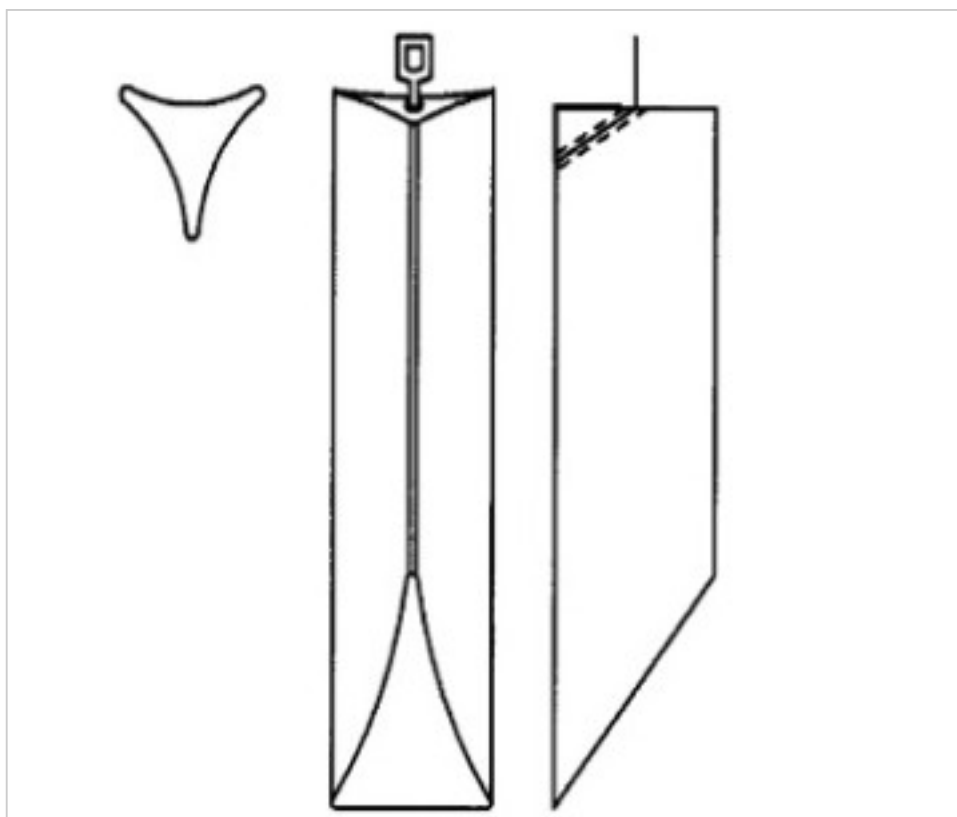

CRYSTAL FOR LAMPS > Scholer Crystal Austria > Schöler Accessories line
Bars

E1959115

Triangular bar beveled cut Z.9591 150mm chrome clip

April 04th, 2025, 11:51

PRICE

	Lot	P.V.P. excluding VAT
Pedido mínimo	12	7,06€

Continued on next page >>

CRYSTAL FOR LAMPS > Scholer Crystal Austria > Schöler Accessories line
Bars

E1959115

Triangular bar beveled cut Z.9591 150mm chrome clip

TECHNICAL SPECIFICATIONS

Weight: 104 Grams

Packging: Box 12 Units

NOTES

diameter 30x30x30mm

OTHER FEATURES

Length (mm): 150

Colour: Transparent