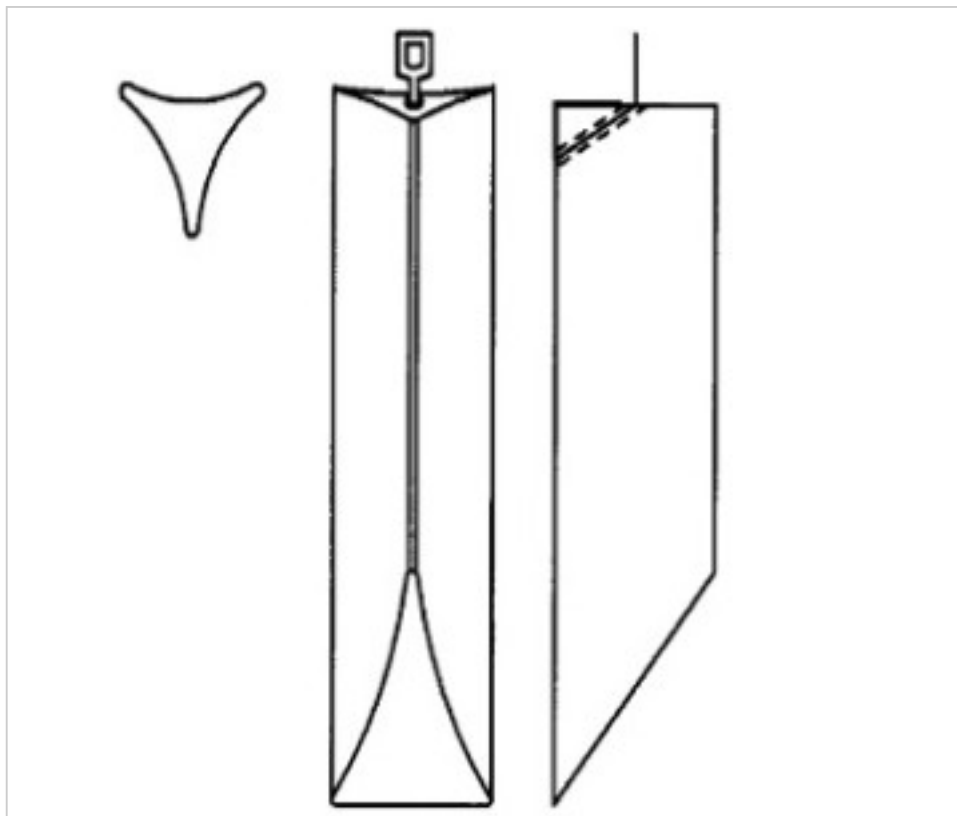

CRYSTAL FOR LAMPS > Scholer Crystal Austria > Schöler Accessories line  
Bars

E1959115

Triangular bar beveled cut Z.9591 150mm chrome clip

February 01st, 2025, 20:46

**PRICE**

	Lot	P.V.P. excluding VAT
Pedido mínimo	12	7,06€

Continued on next page >>

CRYSTAL FOR LAMPS > Scholer Crystal Austria > Schöler Accessories line  
Bars

**E1959115**

**Triangular bar beveled cut Z.9591 150mm chrome clip**

## **NOTES**

---

diameter 30x30x30mm

## **OTHER FEATURES**

---

Length (mm): 150

Colour: Transparent