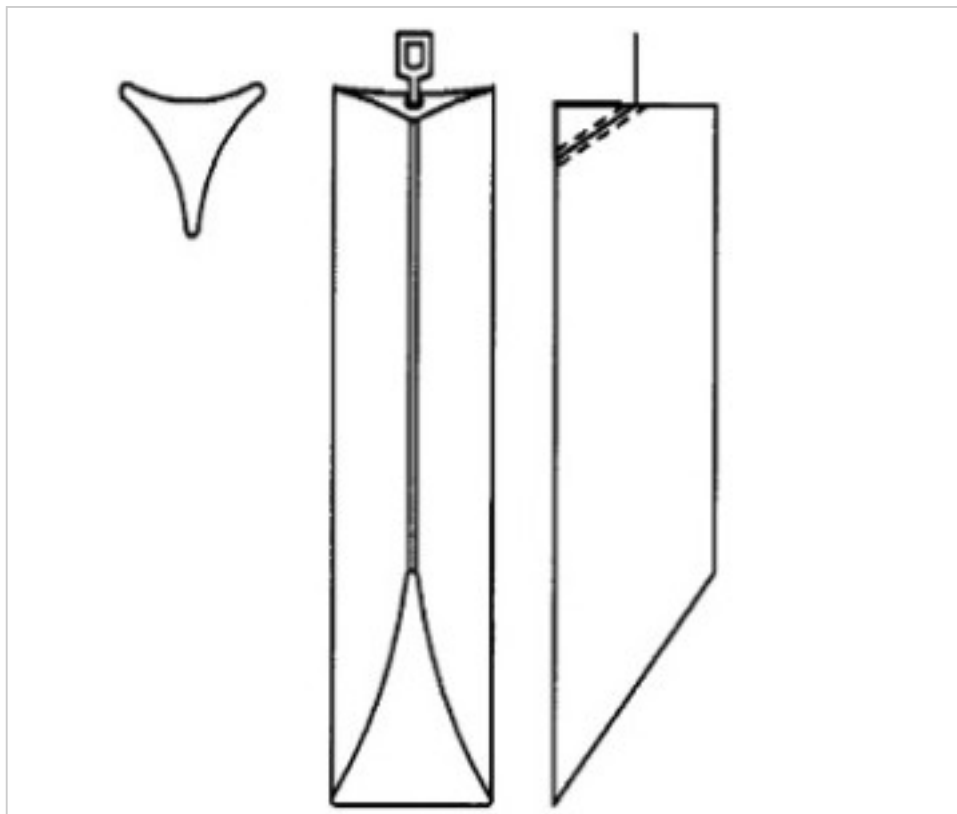

CRYSTAL FOR LAMPS > Scholer Crystal Austria > Schöler Accessories line
Bars

E1959115G

Triangular bar beveled cut Z.9591 150mm gold clip

February 01st, 2025, 20:42

PRICE

	Lot	P.V.P. excluding VAT
Pedido mínimo	12	6,23€

Continued on next page >>

CRYSTAL FOR LAMPS > Scholer Crystal Austria > Schöler Accessories line
Bars

E1959115G

Triangular bar beveled cut Z.9591 150mm gold clip

TECHNICAL SPECIFICATIONS

Weight: 105 Grams

Packging: Box 12 Units

NOTES

diameter 30x30x30mm

OTHER FEATURES

Length (mm): 150

Colour: Transparent