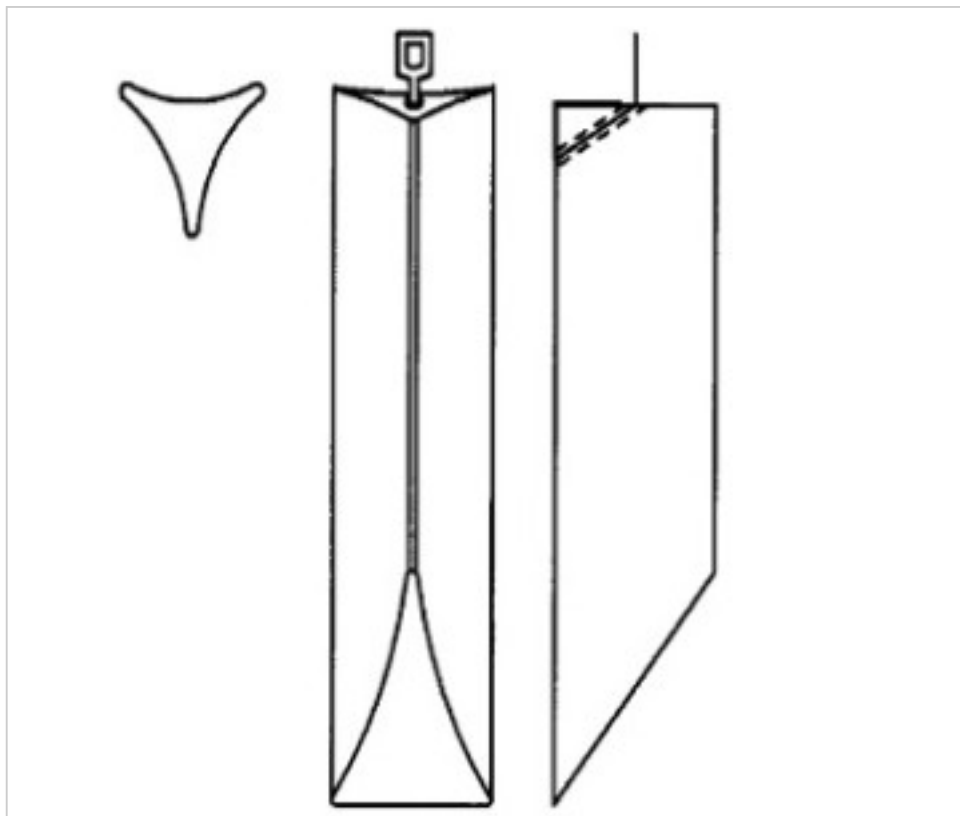

CRYSTAL FOR LAMPS > Scholer Crystal Austria > Schöler Accessories line
Bars

E1959115G

Triangular bar beveled cut Z.9591 150mm gold clip

December 22nd, 2024, 04:14

PRICE

	Lot	P.V.P. excluding VAT
Pedido mínimo	12	5,67€

Continued on next page >>

CRYSTAL FOR LAMPS > Scholer Crystal Austria > Schöler Accessories line
Bars

E1959115G

Triangular bar beveled cut Z.9591 150mm gold clip

TECHNICAL SPECIFICATIONS

Weight: 105 Grams

Packging: Box 12 Units

NOTES

diameter 30x30x30mm

OTHER FEATURES

Length (mm): 150

Colour: Transparent