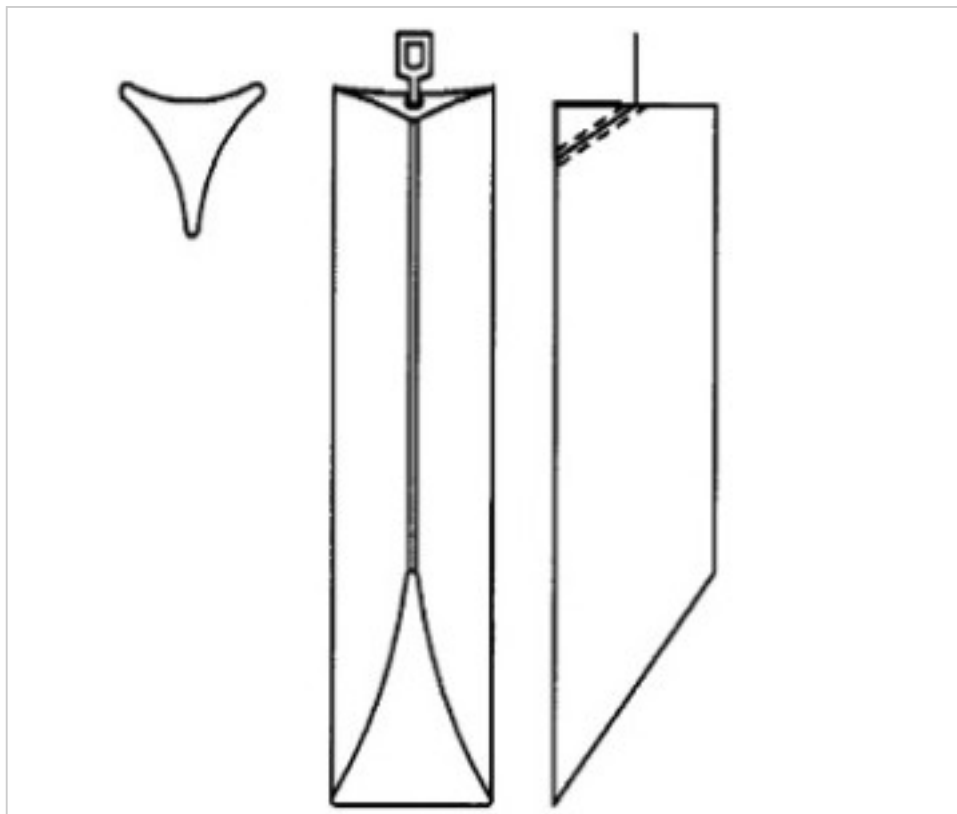

CRYSTAL FOR LAMPS > Scholer Crystal Austria > Schöler Accessories line
Bars

E1959115G

Triangular bar beveled cut Z.9591 150mm gold clip

March 04th, 2025, 07:00

PRICE

	Lot	P.V.P. excluding VAT
Pedido mínimo	12	6,23€

Continued on next page >>

CRYSTAL FOR LAMPS > Scholer Crystal Austria > Schöler Accessories line
Bars

E1959115G

Triangular bar beveled cut Z.9591 150mm gold clip

TECHNICAL SPECIFICATIONS

Weight: 105 Grams

Packging: Box 12 Units

NOTES

diameter 30x30x30mm

OTHER FEATURES

Length (mm): 150

Colour: Transparent