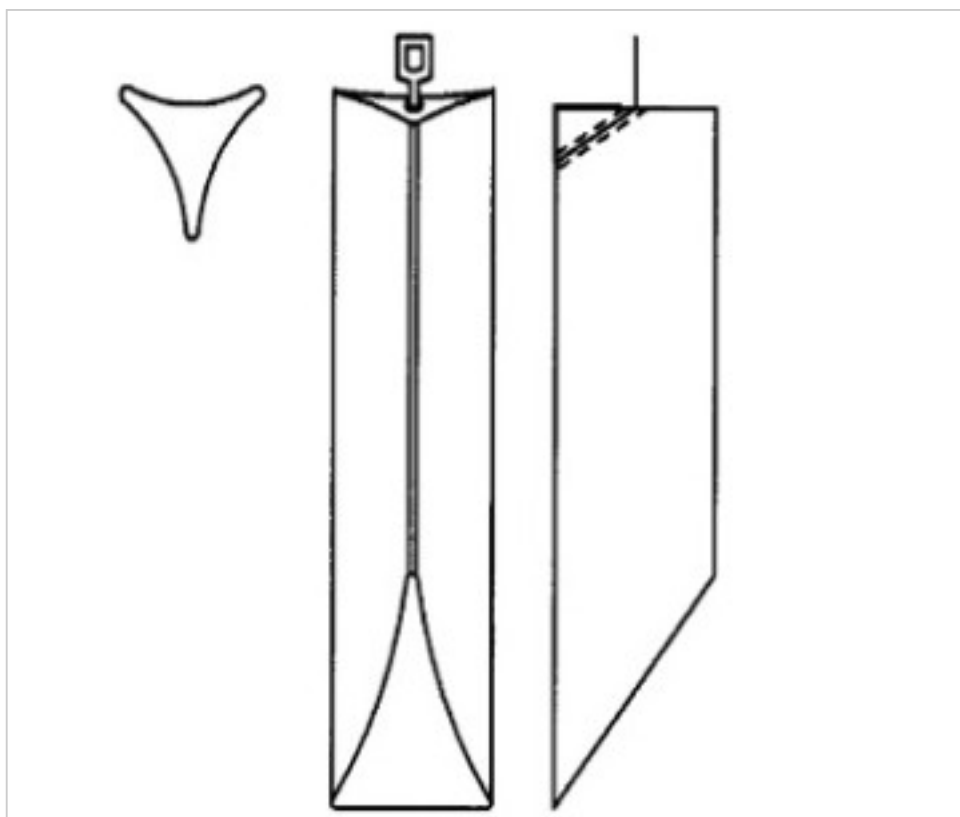

CRYSTAL FOR LAMPS > Scholer Crystal Austria > Schöler Accessories line
Bars

E1959115G

Triangular bar beveled cut Z.9591 150mm gold clip

October 02nd, 2024, 03:55

PRICE

	Lot	P.V.P. excluding VAT
Pedido mínimo	12	5,67€

Continued on next page >>

CRYSTAL FOR LAMPS > Scholer Crystal Austria > Schöler Accessories line
Bars

E1959115G

Triangular bar beveled cut Z.9591 150mm gold clip

TECHNICAL SPECIFICATIONS

Weight: 105 Grams

Packging: Box 12 Units

NOTES

diameter 30x30x30mm

OTHER FEATURES

Length (mm): 150

Colour: Transparent