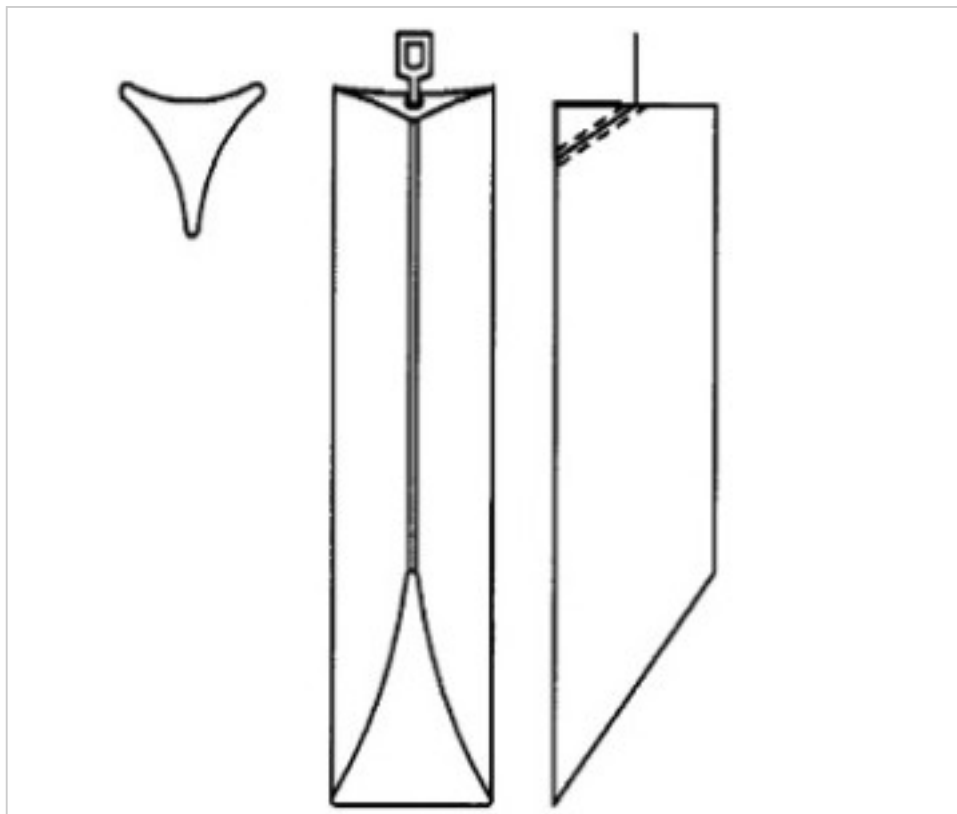

CRYSTAL FOR LAMPS > Scholer Crystal Austria > Schöler Accessories line
Bars

E1959115G

Triangular bar beveled cut Z.9591 150mm gold clip

November 04th, 2024, 20:31

PRICE

	Lot	P.V.P. excluding VAT
Pedido mínimo	12	5,67€

Continued on next page >>

CRYSTAL FOR LAMPS > Scholer Crystal Austria > Schöler Accessories line
Bars

E1959115G

Triangular bar beveled cut Z.9591 150mm gold clip

TECHNICAL SPECIFICATIONS

Weight: 105 Grams

Packging: Box 12 Units

NOTES

diameter 30x30x30mm

OTHER FEATURES

Length (mm): 150

Colour: Transparent