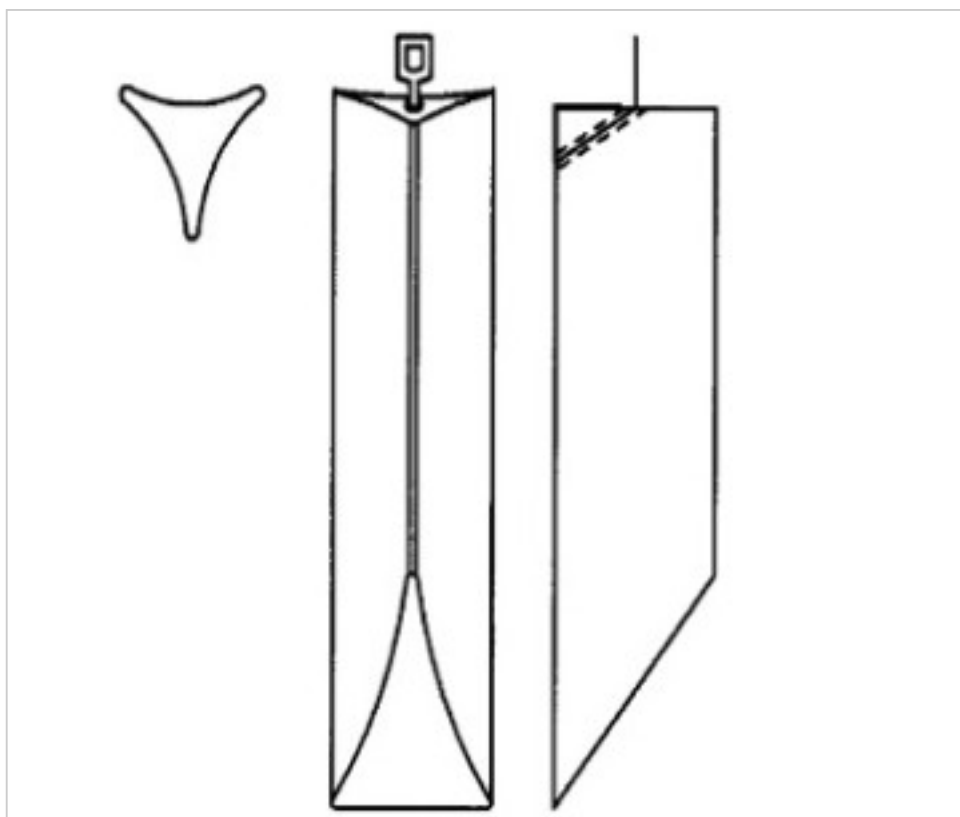

CRYSTAL FOR LAMPS > Scholer Crystal Austria > Schöler Accessories line
Bars

E1959120

Triangular bar beveled cut Z.9591 200mm chrome clip

December 22nd, 2024, 04:29

PRICE

	Lot	P.V.P. excluding VAT
Pedido mínimo	6	7,57€

Continued on next page >>

CRYSTAL FOR LAMPS > Scholer Crystal Austria > Schöler Accessories line
Bars

E1959120

Triangular bar beveled cut Z.9591 200mm chrome clip

TECHNICAL SPECIFICATIONS

Weight: 250 Grams

Packging: Box 6 Units

NOTES

diameter 30x30x30mm

OTHER FEATURES

Length (mm): 200

Colour: Transparent

DOCUMENTS

 [Triangular bar beveled cut Z.9591 200mm chrome clip](#)