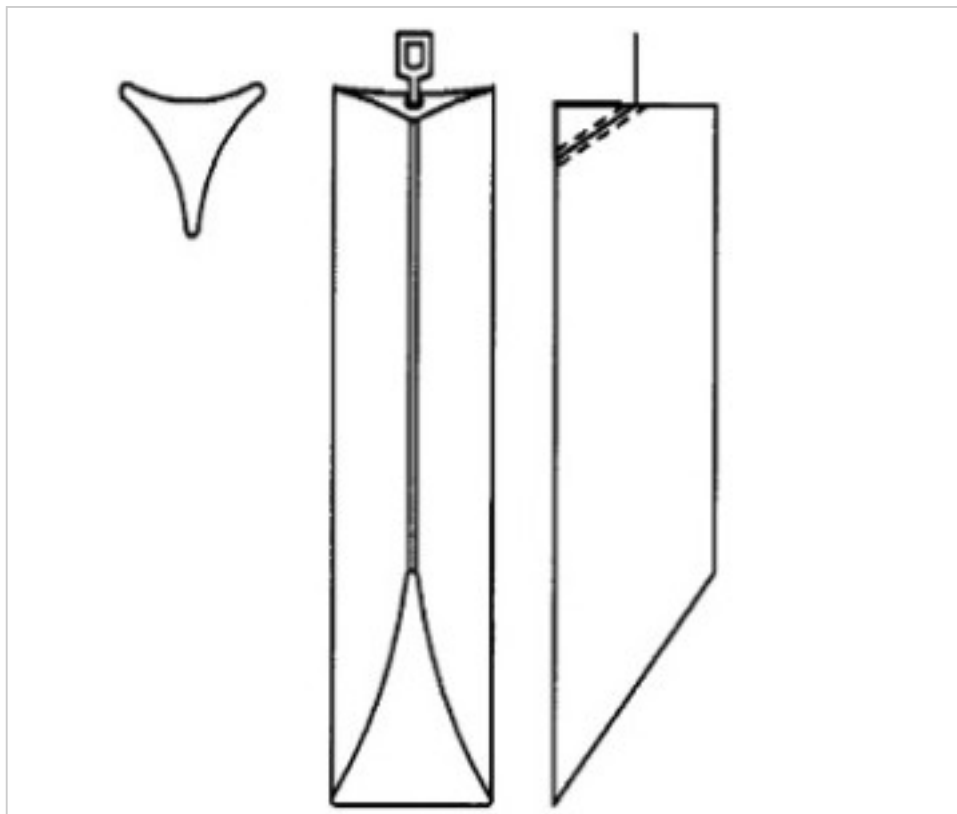

CRYSTAL FOR LAMPS > Scholer Crystal Austria > Schöler Accessories line
Bars

E1959120

Triangular bar beveled cut Z.9591 200mm chrome clip

March 04th, 2025, 06:55

PRICE

	Lot	P.V.P. excluding VAT
Pedido mínimo	6	8,29€

Continued on next page >>

CRYSTAL FOR LAMPS > Scholer Crystal Austria > Schöler Accessories line
Bars

E1959120

Triangular bar beveled cut Z.9591 200mm chrome clip

TECHNICAL SPECIFICATIONS

Weight: 250 Grams

Packging: Box 6 Units

NOTES

diameter 30x30x30mm

OTHER FEATURES

Length (mm): 200

Colour: Transparent

DOCUMENTS

 [Triangular bar beveled cut Z.9591 200mm chrome clip](#)