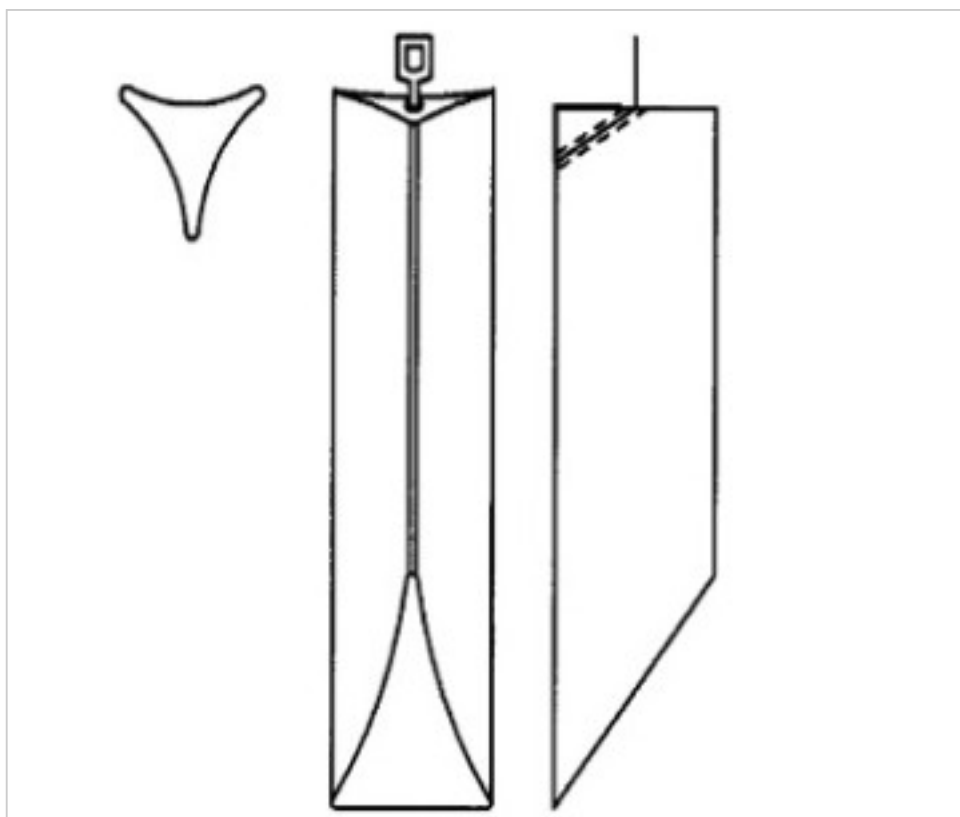

CRYSTAL FOR LAMPS > Scholer Crystal Austria > Schöler Accessories line
Bars

E1959120

Triangular bar beveled cut Z.9591 200mm chrome clip

April 05th, 2025, 13:58

PRICE

	Lot	P.V.P. excluding VAT
Pedido mínimo	6	8,29€

Continued on next page >>

CRYSTAL FOR LAMPS > Scholer Crystal Austria > Schöler Accessories line
Bars

E1959120

Triangular bar beveled cut Z.9591 200mm chrome clip

TECHNICAL SPECIFICATIONS

Weight: 250 Grams

Packging: Box 6 Units

NOTES

diameter 30x30x30mm

OTHER FEATURES

Length (mm): 200

Colour: Transparent

DOCUMENTS

 [Triangular bar beveled cut Z.9591 200mm chrome clip](#)