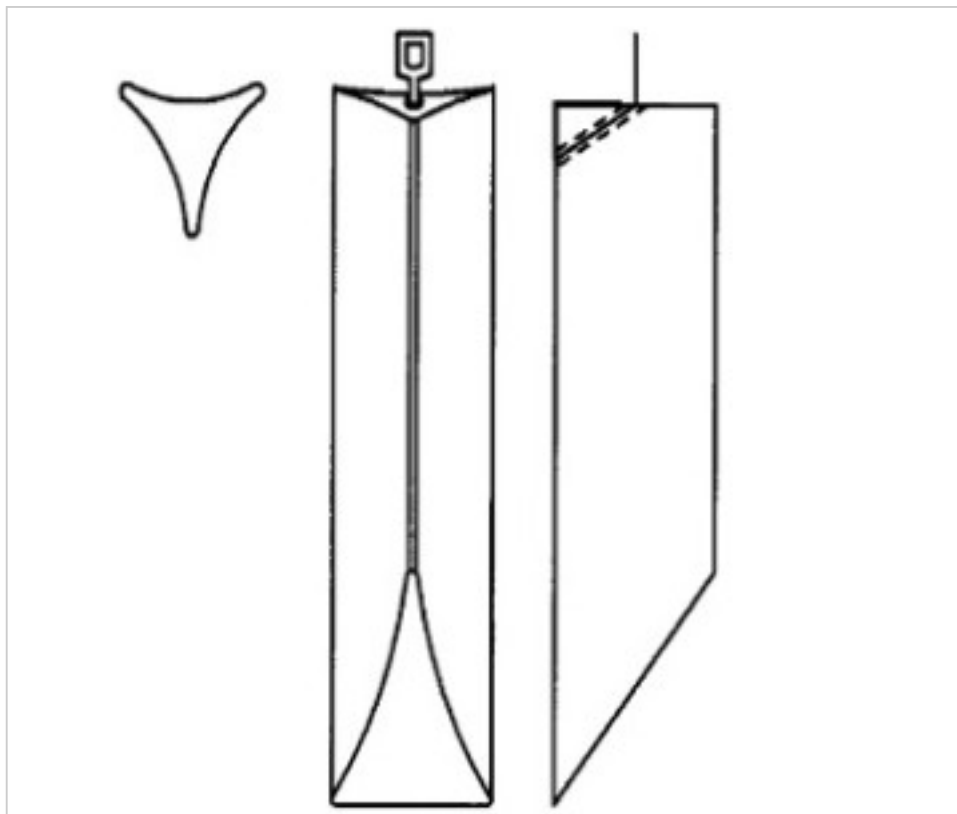

CRYSTAL FOR LAMPS > Scholer Crystal Austria > Schöler Accessories line
Bars

E1959120

Triangular bar beveled cut Z.9591 200mm chrome clip

February 01st, 2025, 20:44

PRICE

| | Lot | P.V.P. excluding VAT |
|---------------|-----|----------------------|
| Pedido mínimo | 6 | 8,29€ |

Continued on next page >>

CRYSTAL FOR LAMPS > Scholer Crystal Austria > Schöler Accessories line
Bars

E1959120

Triangular bar beveled cut Z.9591 200mm chrome clip

TECHNICAL SPECIFICATIONS

Weight: 250 Grams

Packging: Box 6 Units

NOTES

diameter 30x30x30mm

OTHER FEATURES

Length (mm): 200

Colour: Transparent

DOCUMENTS

 [Triangular bar beveled cut Z.9591 200mm chrome clip](#)