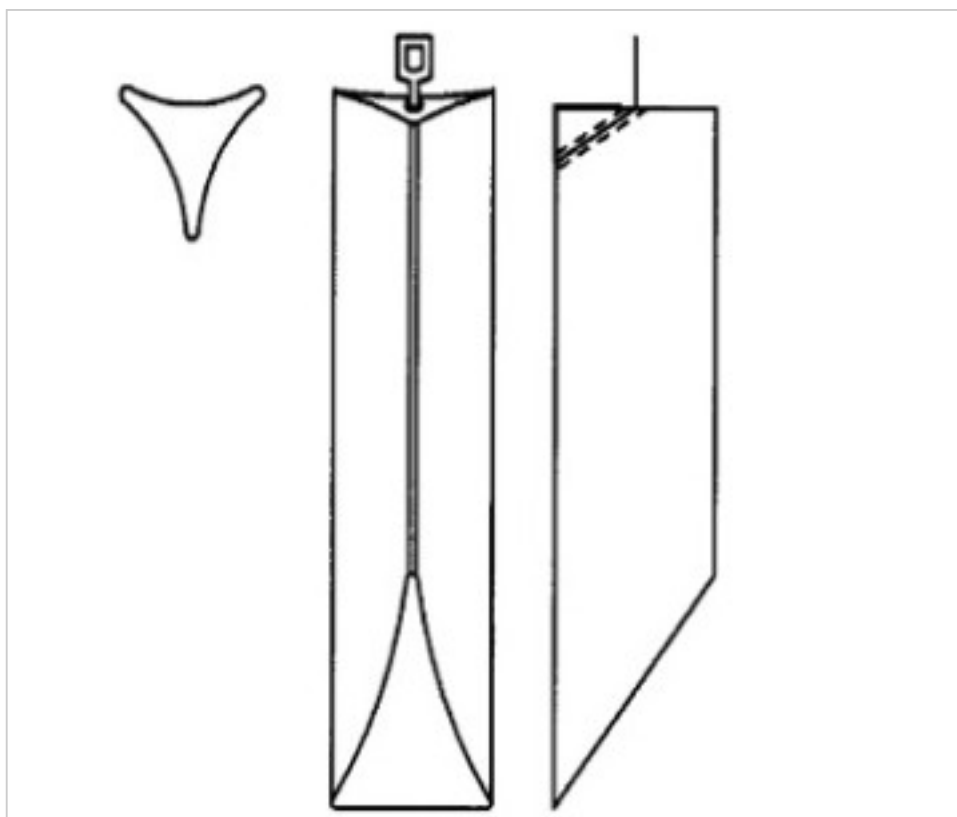

CRYSTAL FOR LAMPS > Scholer Crystal Austria > Schöler Accessories line  
Bars

E1959120

Triangular bar beveled cut Z.9591 200mm chrome clip

November 04th, 2024, 20:32

## NOTES

---

diameter 30x30x30mm

## OTHER FEATURES

---

Length (mm): 200

Colour: Transparent

## DOCUMENTS

---

 [Triangular bar beveled cut Z.9591 200mm chrome clip](#)