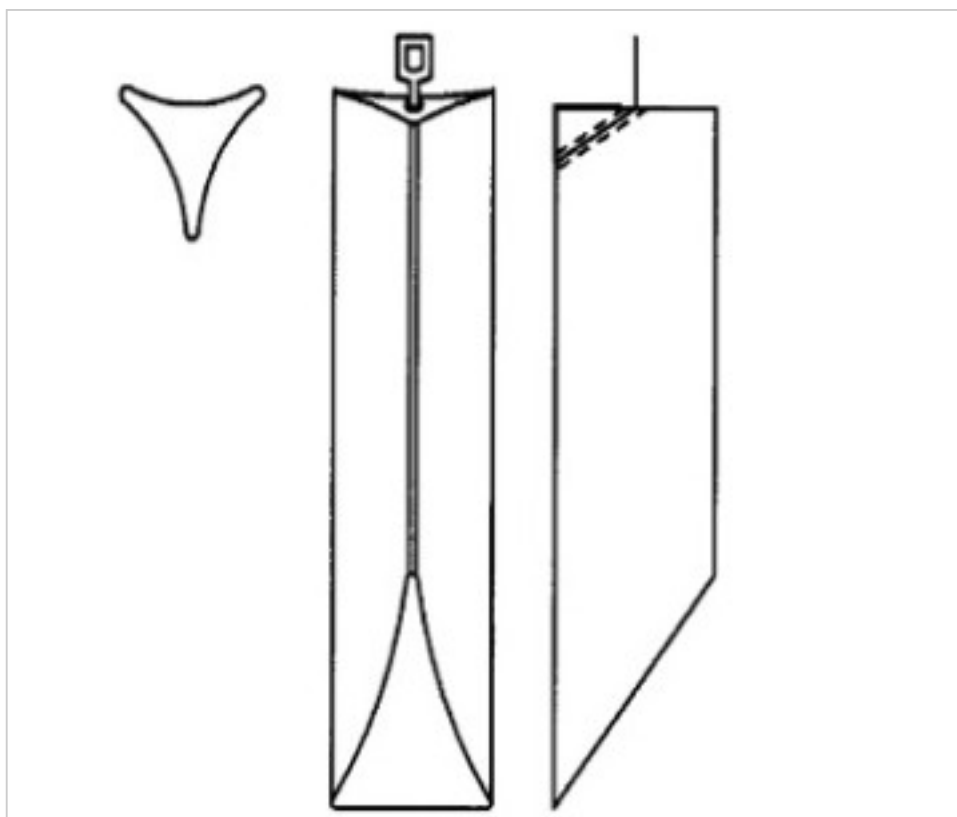

CRYSTAL FOR LAMPS > Scholer Crystal Austria > Schöler Accessories line
Bars

E1959120G

Triangular bar beveled cut Z.9591 200mm gold clip

March 04th, 2025, 07:01

PRICE

	Lot	P.V.P. excluding VAT
Pedido mínimo	6	7,29€

Continued on next page >>

CRYSTAL FOR LAMPS > Scholer Crystal Austria > Schöler Accessories line
Bars

E1959120G

Triangular bar beveled cut Z.9591 200mm gold clip

TECHNICAL SPECIFICATIONS

Weight: 250 Grams

Packging: Box 6 Units

NOTES

diameter 30x30x30mm

OTHER FEATURES

Length (mm): 200

Colour: Transparent

DOCUMENTS

 [Triangular bar beveled cut Z.9591 200mm gold clip](#)