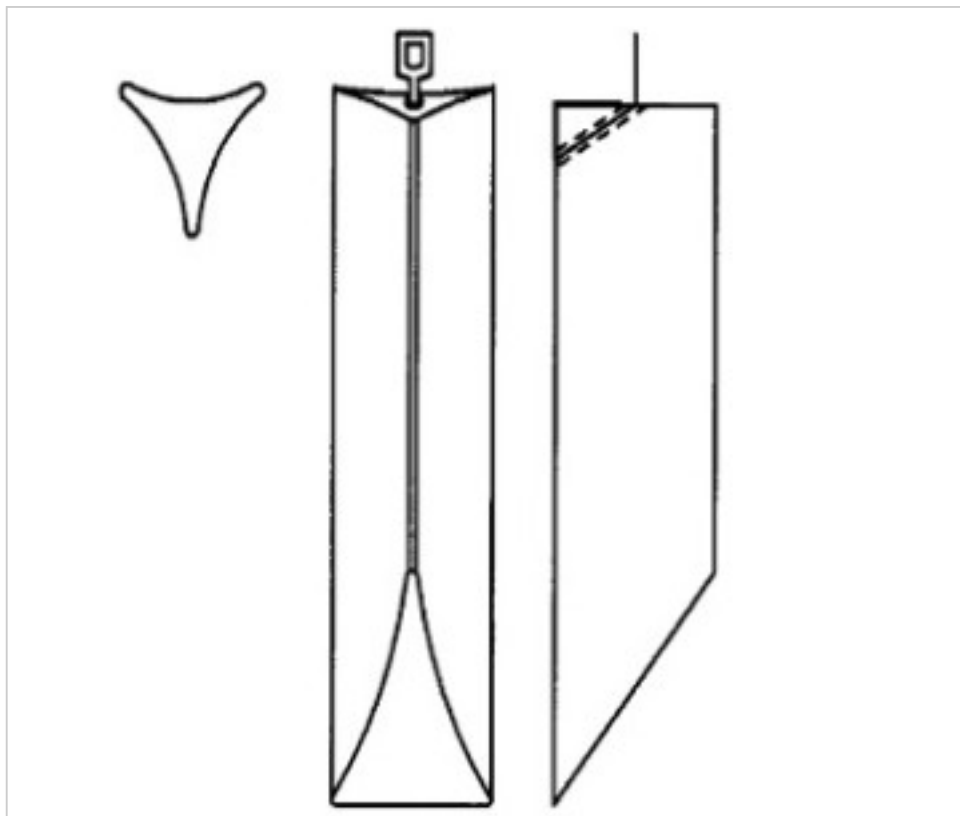

CRYSTAL FOR LAMPS > Scholer Crystal Austria > Schöler Accessories line
Bars

E1959120G

Triangular bar beveled cut Z.9591 200mm gold clip

November 21st, 2024, 14:27

PRICE

	Lot	P.V.P. excluding VAT
Pedido mínimo	6	6,63€

Continued on next page >>

CRYSTAL FOR LAMPS > Scholer Crystal Austria > Schöler Accessories line
Bars

E1959120G

Triangular bar beveled cut Z.9591 200mm gold clip

TECHNICAL SPECIFICATIONS

Weight: 250 Grams

Packging: Box 6 Units

NOTES

diameter 30x30x30mm

OTHER FEATURES

Length (mm): 200

Colour: Transparent

DOCUMENTS

 [Triangular bar beveled cut Z.9591 200mm gold clip](#)