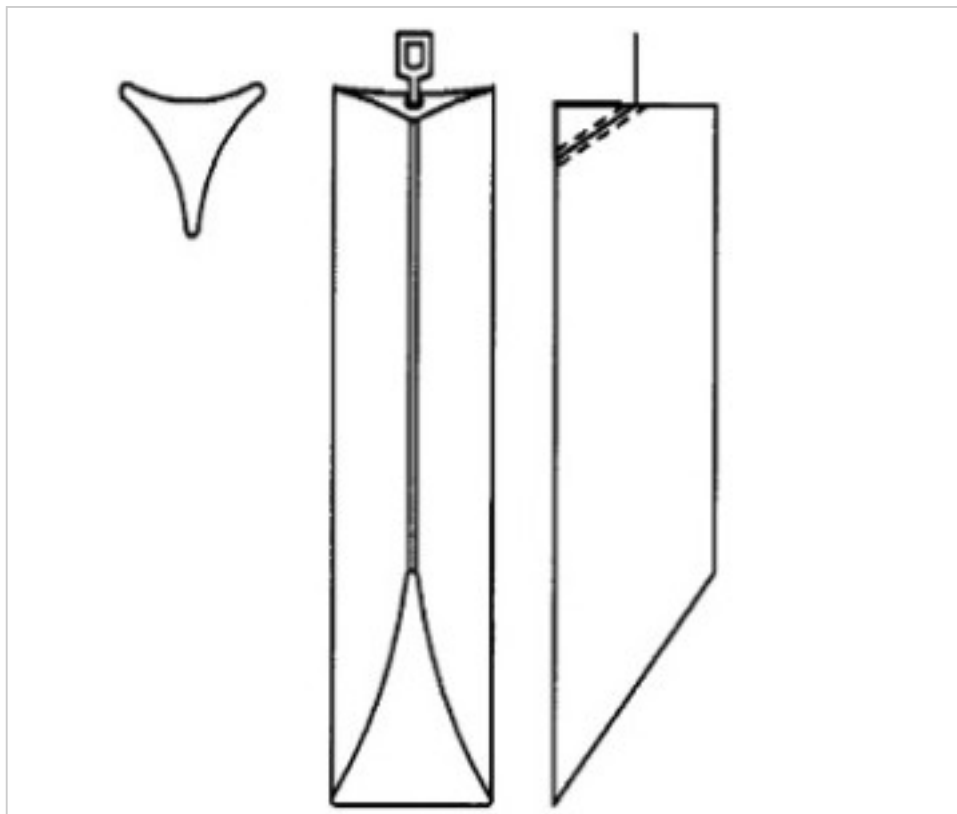

CRYSTAL FOR LAMPS > Scholer Crystal Austria > Schöler Accessories line
Bars

E1959120G

Triangular bar beveled cut Z.9591 200mm gold clip

February 01st, 2025, 20:46

PRICE

	Lot	P.V.P. excluding VAT
Pedido mínimo	6	7,29€

Continued on next page >>

CRYSTAL FOR LAMPS > Scholer Crystal Austria > Schöler Accessories line
Bars

E1959120G

Triangular bar beveled cut Z.9591 200mm gold clip

TECHNICAL SPECIFICATIONS

Weight: 250 Grams

Packging: Box 6 Units

NOTES

diameter 30x30x30mm

OTHER FEATURES

Length (mm): 200

Colour: Transparent

DOCUMENTS

 [Triangular bar beveled cut Z.9591 200mm gold clip](#)