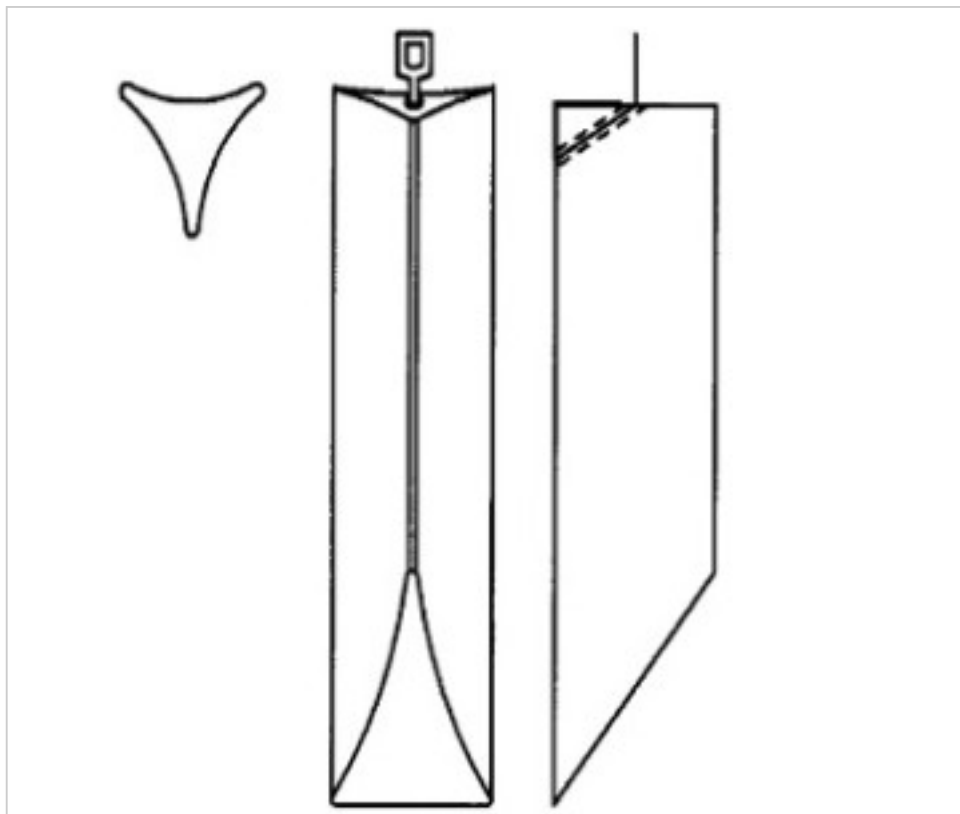

CRYSTAL FOR LAMPS > Scholer Crystal Austria > Schöler Accessories line
Bars

E1959120G

Triangular bar beveled cut Z.9591 200mm gold clip

April 04th, 2025, 00:11

PRICE

	Lot	P.V.P. excluding VAT
Pedido mínimo	6	7,29€

Continued on next page >>

CRYSTAL FOR LAMPS > Scholer Crystal Austria > Schöler Accessories line
Bars

E1959120G

Triangular bar beveled cut Z.9591 200mm gold clip

TECHNICAL SPECIFICATIONS

Weight: 250 Grams

Packging: Box 6 Units

NOTES

diameter 30x30x30mm

OTHER FEATURES

Length (mm): 200

Colour: Transparent

DOCUMENTS

 [Triangular bar beveled cut Z.9591 200mm gold clip](#)