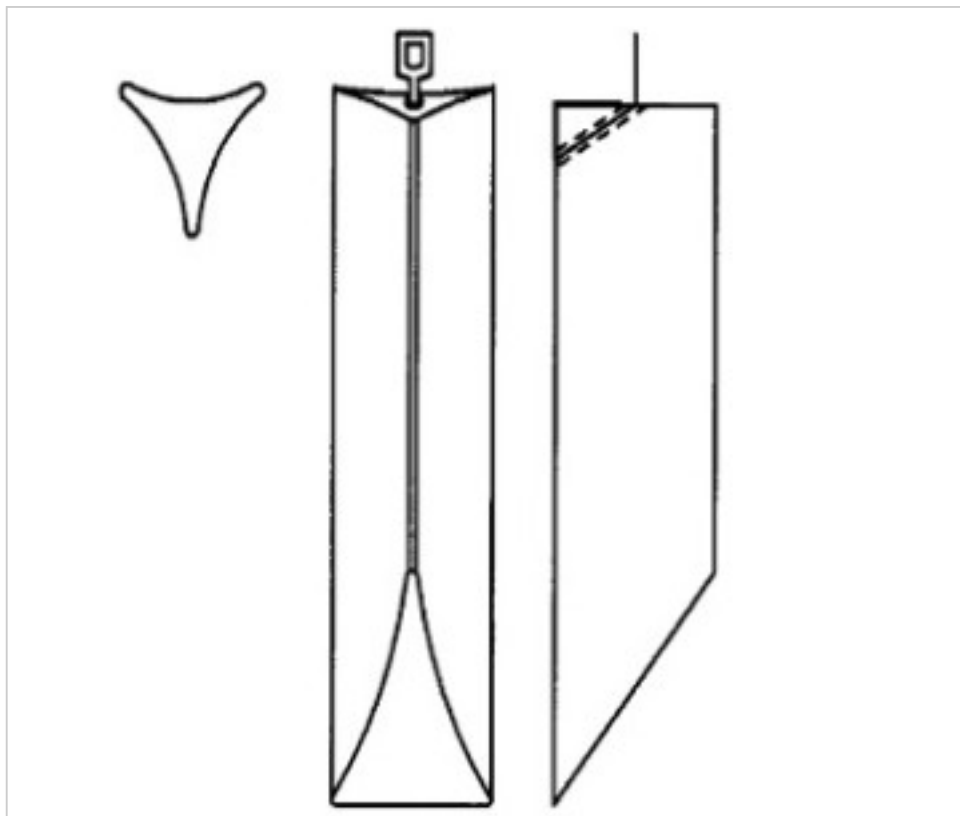

CRYSTAL FOR LAMPS > Scholer Crystal Austria > Schöler Accessories line
Bars

E1959120G

Triangular bar beveled cut Z.9591 200mm gold clip

November 04th, 2024, 20:32

PRICE

	Lot	P.V.P. excluding VAT
Pedido mínimo	6	6,63€

Continued on next page >>

CRYSTAL FOR LAMPS > Scholer Crystal Austria > Schöler Accessories line
Bars

E1959120G

Triangular bar beveled cut Z.9591 200mm gold clip

TECHNICAL SPECIFICATIONS

Weight: 250 Grams

Packging: Box 6 Units

NOTES

diameter 30x30x30mm

OTHER FEATURES

Length (mm): 200

Colour: Transparent

DOCUMENTS

 [Triangular bar beveled cut Z.9591 200mm gold clip](#)