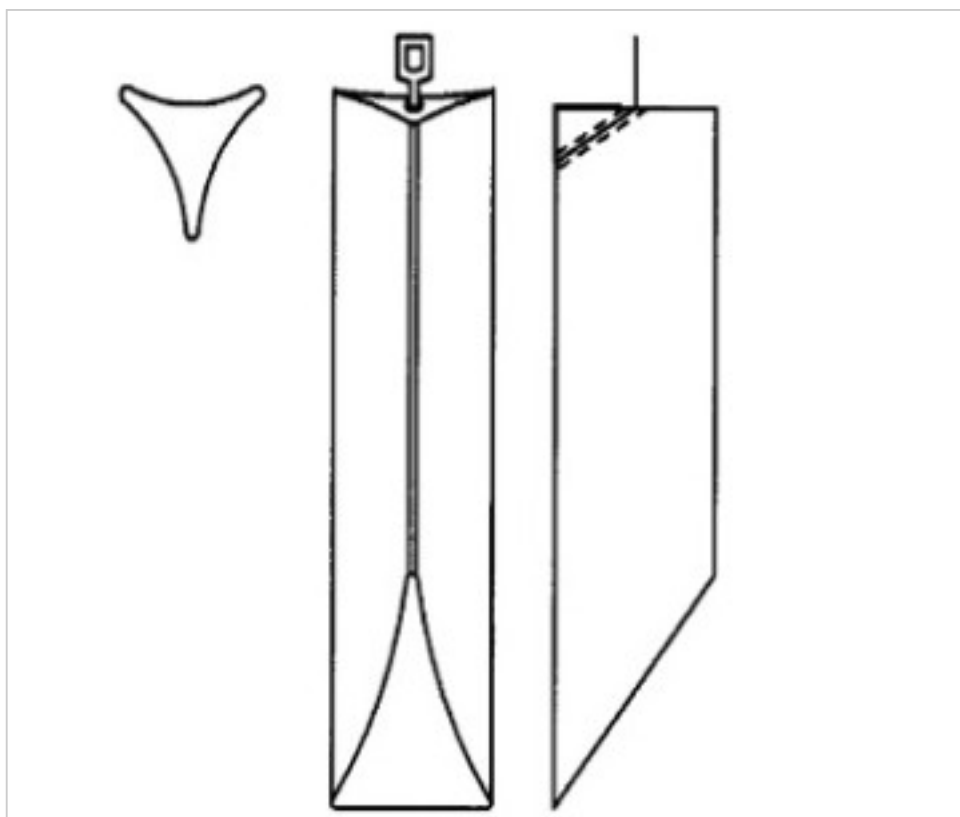

CRYSTAL FOR LAMPS > Scholer Crystal Austria > Schöler Accessories line
Bars

E1959120G

Triangular bar beveled cut Z.9591 200mm gold clip

December 22nd, 2024, 04:29

PRICE

	Lot	P.V.P. excluding VAT
Pedido mínimo	6	6,63€

Continued on next page >>

CRYSTAL FOR LAMPS > Scholer Crystal Austria > Schöler Accessories line
Bars

E1959120G

Triangular bar beveled cut Z.9591 200mm gold clip

TECHNICAL SPECIFICATIONS

Weight: 250 Grams

Packging: Box 6 Units

NOTES

diameter 30x30x30mm

OTHER FEATURES

Length (mm): 200

Colour: Transparent

DOCUMENTS

 [Triangular bar beveled cut Z.9591 200mm gold clip](#)