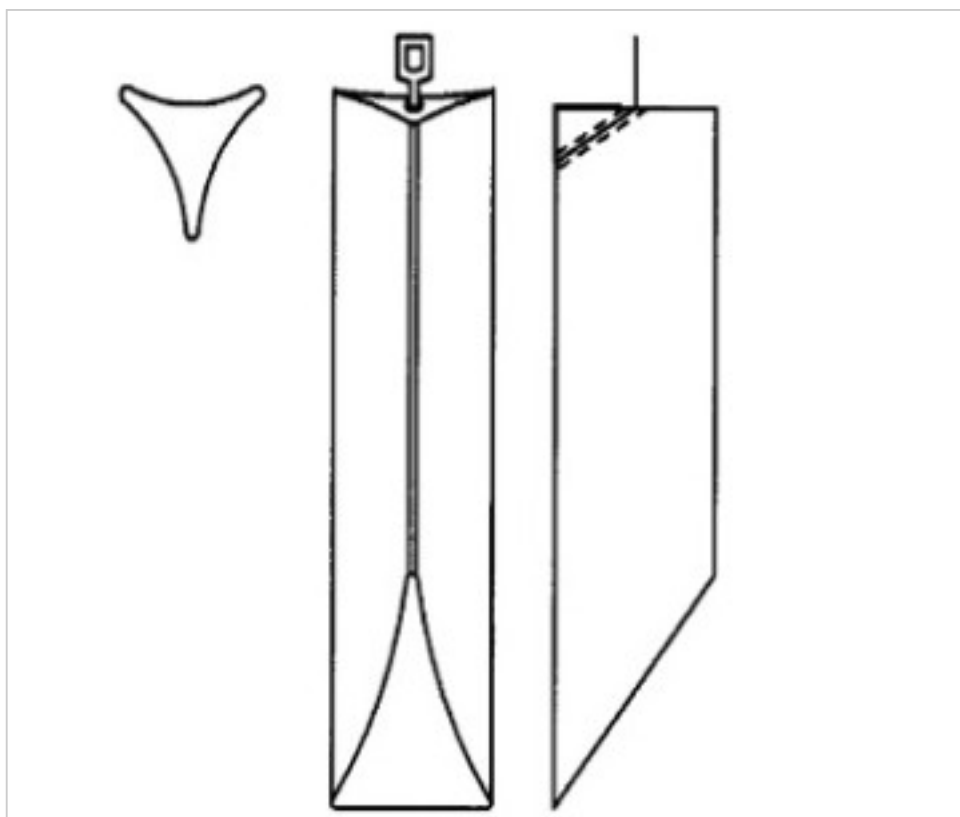

CRYSTAL FOR LAMPS > Scholer Crystal Austria > Schöler Accessories line
Bars

E1959120G

Triangular bar beveled cut Z.9591 200mm gold clip

October 02nd, 2024, 04:04

PRICE

	Lot	P.V.P. excluding VAT
Pedido mínimo	6	6,63€

Continued on next page >>

CRYSTAL FOR LAMPS > Scholer Crystal Austria > Schöler Accessories line
Bars

E1959120G

Triangular bar beveled cut Z.9591 200mm gold clip

TECHNICAL SPECIFICATIONS

Weight: 250 Grams

Packging: Box 6 Units

NOTES

diameter 30x30x30mm

OTHER FEATURES

Length (mm): 200

Colour: Transparent

DOCUMENTS

 [Triangular bar beveled cut Z.9591 200mm gold clip](#)