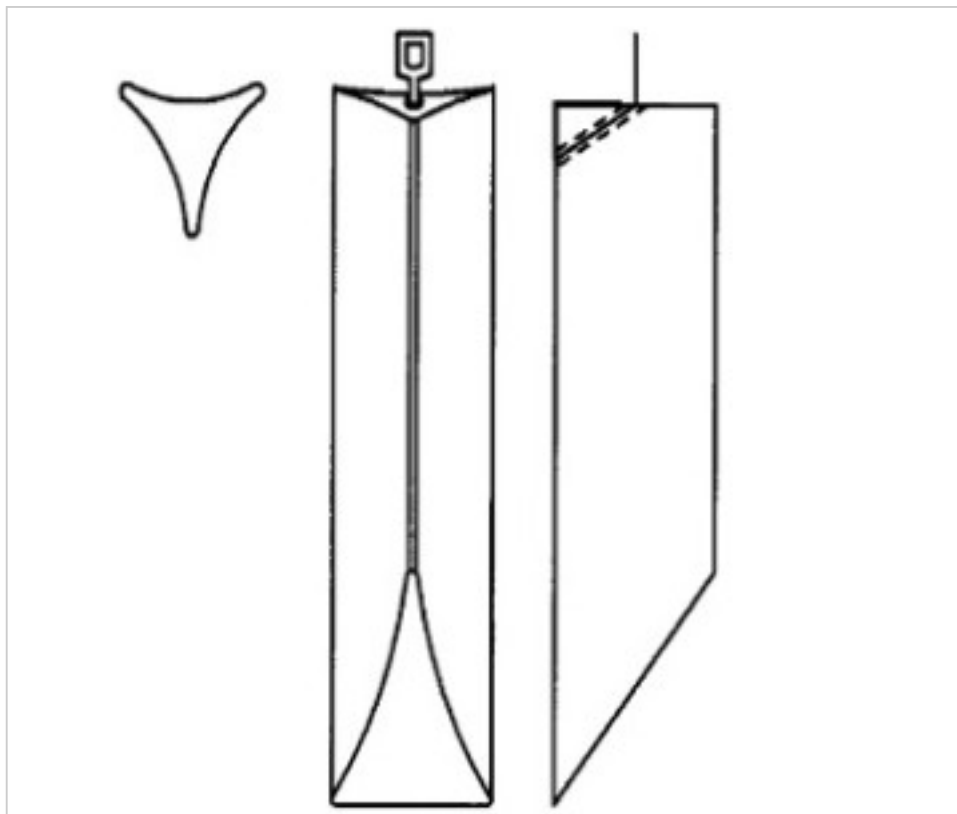

CRYSTAL FOR LAMPS > Scholer Crystal Austria > Schöler Accessories line  
Bars

E1959125

Triangular bar beveled cut Z.9591 250mm chrome clip

February 01st, 2025, 20:53

## NOTES

---

diameter 30x30x30mm

## OTHER FEATURES

---

Length (mm): 250

## DOCUMENTS

---

 [Triangular bar beveled cut Z.9591 250mm chrome clip](#)