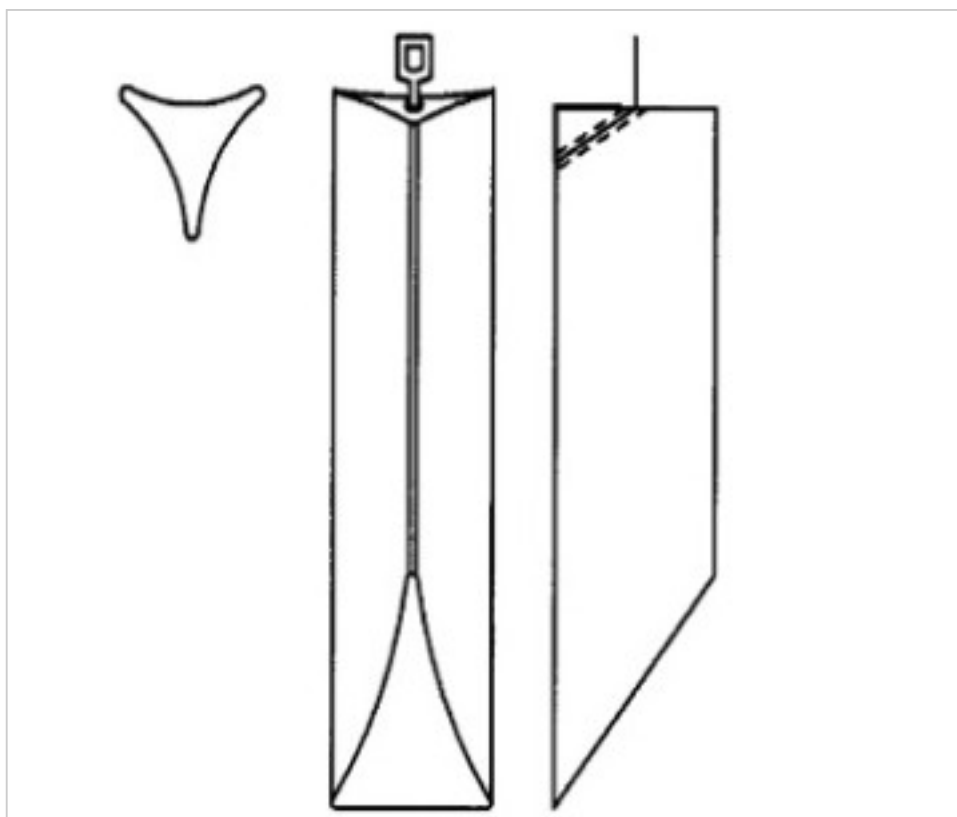

CRYSTAL FOR LAMPS > Scholer Crystal Austria > Schöler Accessories line
Bars

E1959125

Triangular bar beveled cut Z.9591 250mm chrome clip

April 04th, 2025, 11:50

PRICE

	Lot	P.V.P. excluding VAT
Pedido mínimo	6	9,67€

Continued on next page >>

CRYSTAL FOR LAMPS > Scholer Crystal Austria > Schöler Accessories line
Bars

E1959125

Triangular bar beveled cut Z.9591 250mm chrome clip

TECHNICAL SPECIFICATIONS

Weight: 175 Grams

Packging: Box 6 Units

NOTES

diameter 30x30x30mm

OTHER FEATURES

Length (mm): 250

DOCUMENTS

 [Triangular bar beveled cut Z.9591 250mm chrome clip](#)