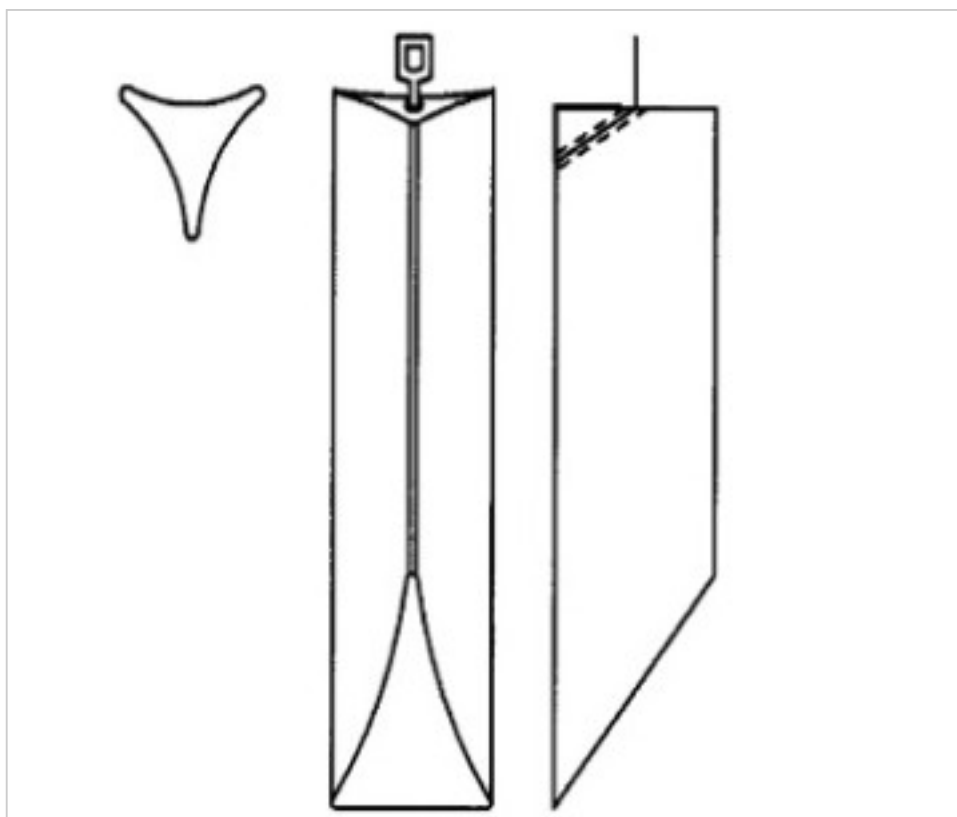

CRYSTAL FOR LAMPS > Scholer Crystal Austria > Schöler Accessories line
Bars

E1959125

Triangular bar beveled cut Z.9591 250mm chrome clip

November 04th, 2024, 20:32

PRICE

	Lot	P.V.P. excluding VAT
Pedido mínimo	6	8,83€

Continued on next page >>

CRYSTAL FOR LAMPS > Scholer Crystal Austria > Schöler Accessories line
Bars

E1959125

Triangular bar beveled cut Z.9591 250mm chrome clip

TECHNICAL SPECIFICATIONS

Weight: 175 Grams

Packging: Box 6 Units

NOTES

diameter 30x30x30mm

OTHER FEATURES

Length (mm): 250

DOCUMENTS

 [Triangular bar beveled cut Z.9591 250mm chrome clip](#)