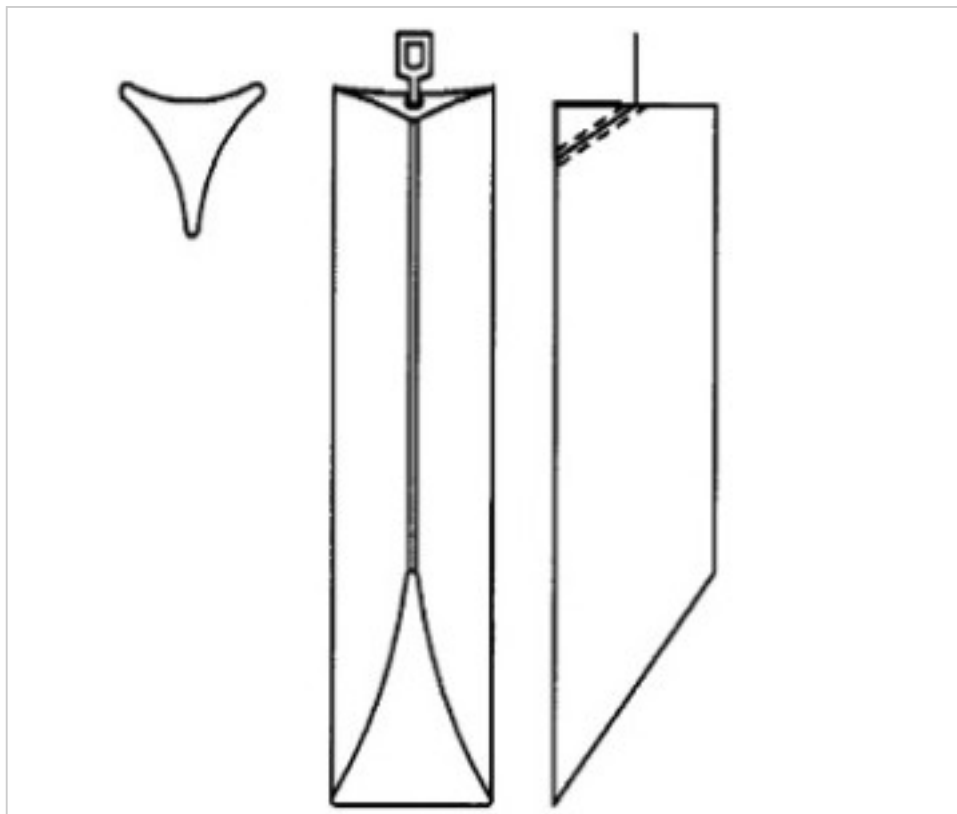

CRYSTAL FOR LAMPS > Scholer Crystal Austria > Schöler Accessories line  
Bars

E1959125

Triangular bar beveled cut Z.9591 250mm chrome clip

March 04th, 2025, 06:33

## NOTES

---

diameter 30x30x30mm

## OTHER FEATURES

---

Length (mm): 250

## DOCUMENTS

---

 [Triangular bar beveled cut Z.9591 250mm chrome clip](#)