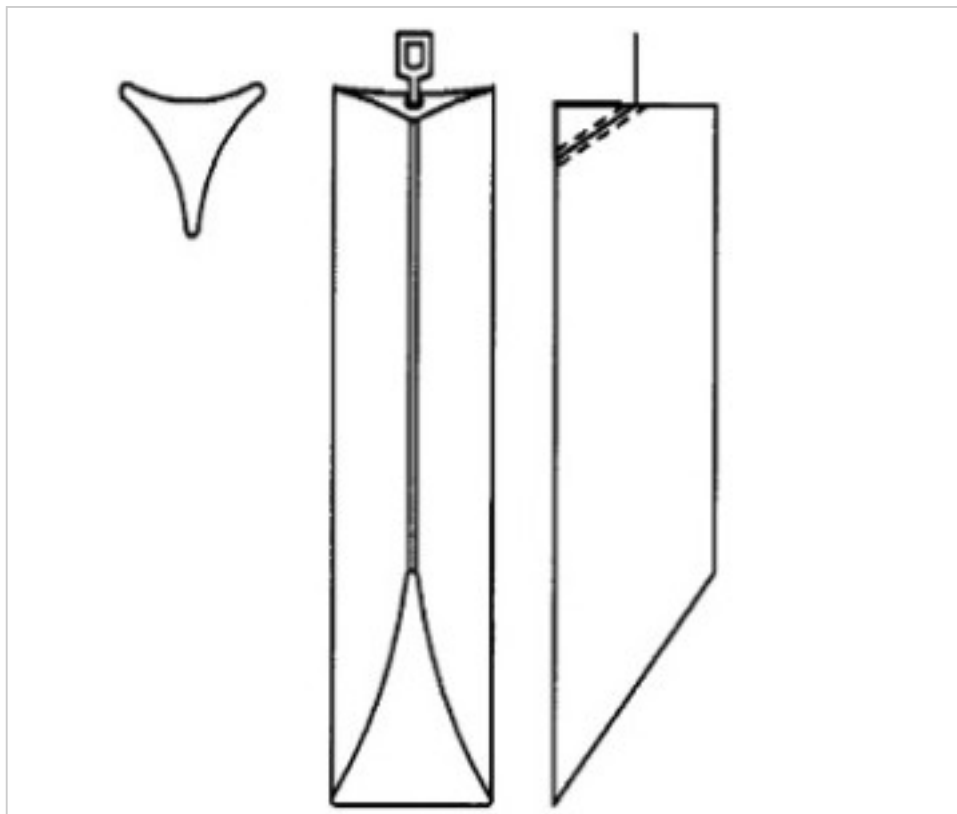

CRYSTAL FOR LAMPS > Scholer Crystal Austria > Schöler Accessories line  
Bars

E1959125G

Triangular bar beveled cut Z.9591 250mm gold clip

November 04th, 2024, 20:34

**PRICE**

	Lot	P.V.P. excluding VAT
Pedido mínimo	6	7,74€

## NOTES

---

diameter 30x30x30mm

## OTHER FEATURES

---

Length (mm): 250

## DOCUMENTS

---

 [Triangular bar beveled cut Z.9591 250mm gold clip](#)