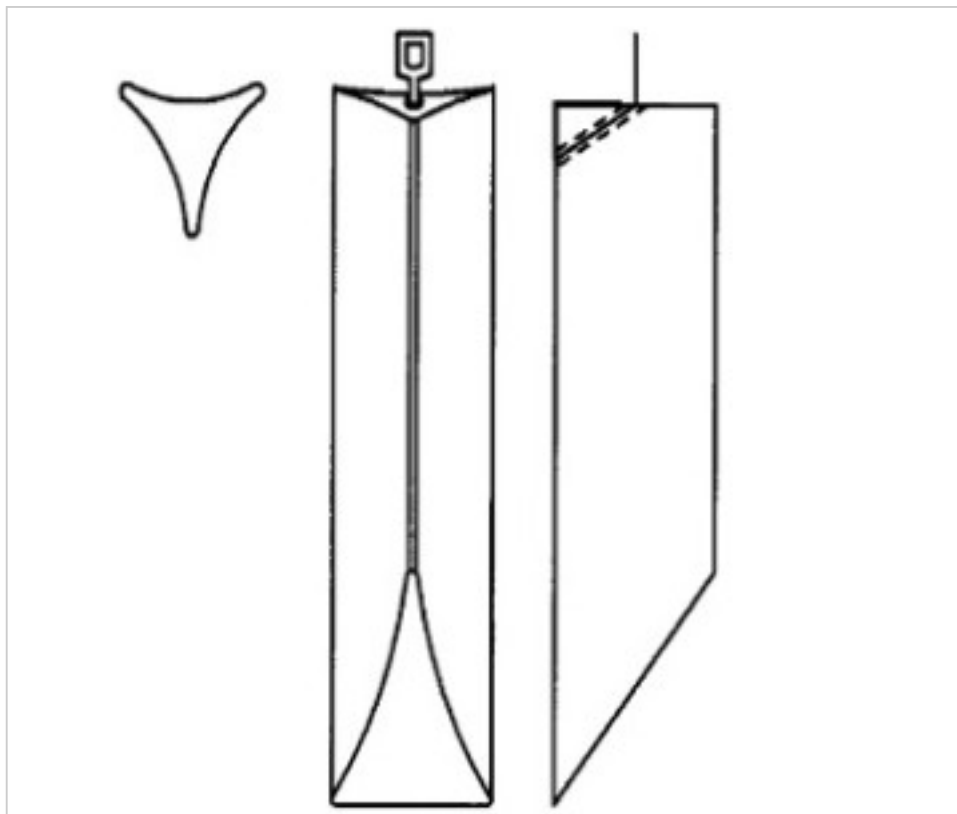

CRYSTAL FOR LAMPS > Scholer Crystal Austria > Schöler Accessories line
Bars

E1959125G

Triangular bar beveled cut Z.9591 250mm gold clip

February 01st, 2025, 20:56

PRICE

	Lot	P.V.P. excluding VAT
Pedido mínimo	6	8,50€

Continued on next page >>

CRYSTAL FOR LAMPS > Scholer Crystal Austria > Schöler Accessories line
Bars

E1959125G

Triangular bar beveled cut Z.9591 250mm gold clip

TECHNICAL SPECIFICATIONS

Weight: 175 Grams

NOTES

diameter 30x30x30mm

OTHER FEATURES

Length (mm): 250

DOCUMENTS

 [Triangular bar beveled cut Z.9591 250mm gold clip](#)