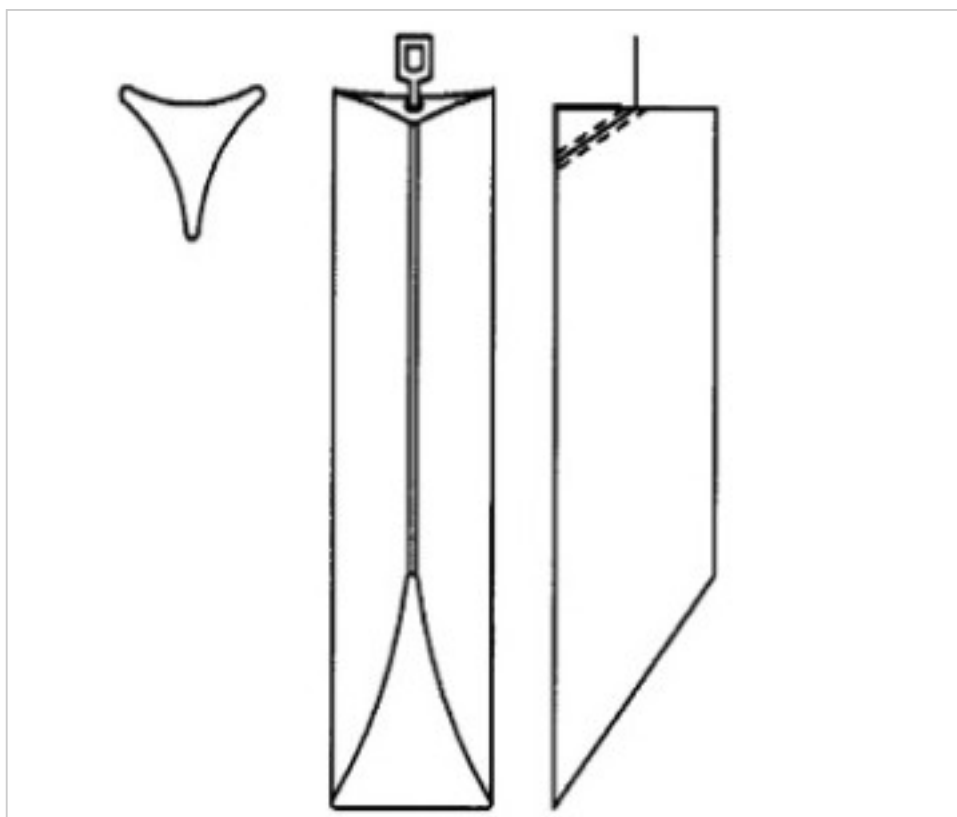

CRYSTAL FOR LAMPS > Scholer Crystal Austria > Schöler Accessories line
Bars

E1959125G

Triangular bar beveled cut Z.9591 250mm gold clip

March 04th, 2025, 07:00

PRICE

	Lot	P.V.P. excluding VAT
Pedido mínimo	6	8,50€

Continued on next page >>

CRYSTAL FOR LAMPS > Scholer Crystal Austria > Schöler Accessories line
Bars

E1959125G

Triangular bar beveled cut Z.9591 250mm gold clip

TECHNICAL SPECIFICATIONS

Weight: 175 Grams

NOTES

diameter 30x30x30mm

OTHER FEATURES

Length (mm): 250

DOCUMENTS

 [Triangular bar beveled cut Z.9591 250mm gold clip](#)