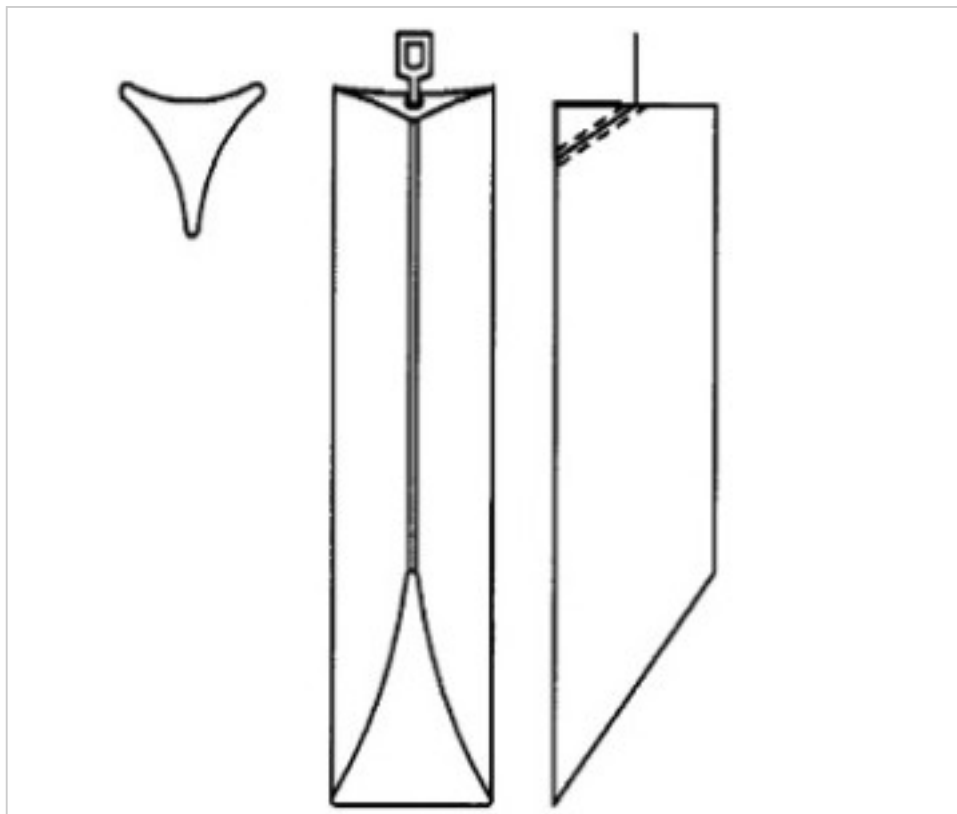

CRYSTAL FOR LAMPS > Scholer Crystal Austria > Schöler Accessories line
Bars

E1959130

Triangular bar beveled cut Z.9591 300mm chrome clip

April 05th, 2025, 10:22

PRICE

	Lot	P.V.P. excluding VAT
Pedido mínimo	6	11,05€

Continued on next page >>

CRYSTAL FOR LAMPS > Scholer Crystal Austria > Schöler Accessories line
Bars

E1959130

Triangular bar beveled cut Z.9591 300mm chrome clip

TECHNICAL SPECIFICATIONS

Weight: 210 Grams

Packging: Box 6 Units

NOTES

diameter 30x30x30mm

OTHER FEATURES

Length (mm): 300

Colour: Transparent

DOCUMENTS

 [Triangular bar beveled cut Z.9591 300mm chrome clip](#)