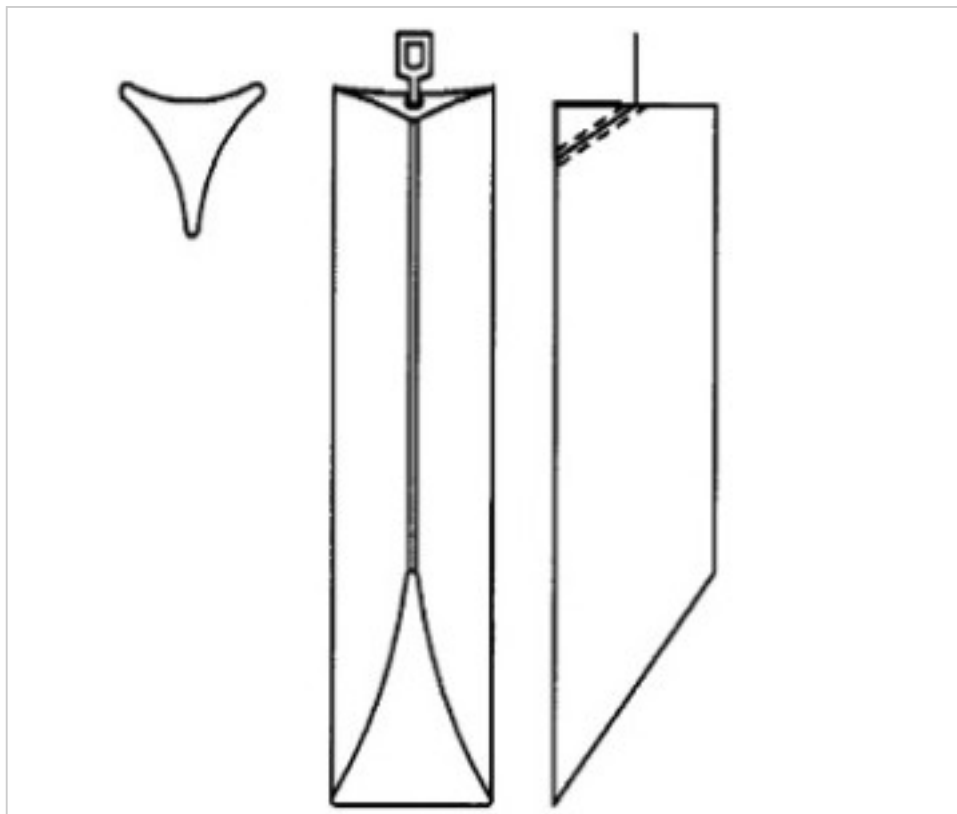

CRYSTAL FOR LAMPS > Scholer Crystal Austria > Schöler Accessories line
Bars

E1959130

Triangular bar beveled cut Z.9591 300mm chrome clip

March 04th, 2025, 06:26

PRICE

	Lot	P.V.P. excluding VAT
Pedido mínimo	6	11,05€

Continued on next page >>

CRYSTAL FOR LAMPS > Scholer Crystal Austria > Schöler Accessories line
Bars

E1959130

Triangular bar beveled cut Z.9591 300mm chrome clip

TECHNICAL SPECIFICATIONS

Weight: 210 Grams

Packging: Box 6 Units

NOTES

diameter 30x30x30mm

OTHER FEATURES

Length (mm): 300

Colour: Transparent

DOCUMENTS

 [Triangular bar beveled cut Z.9591 300mm chrome clip](#)