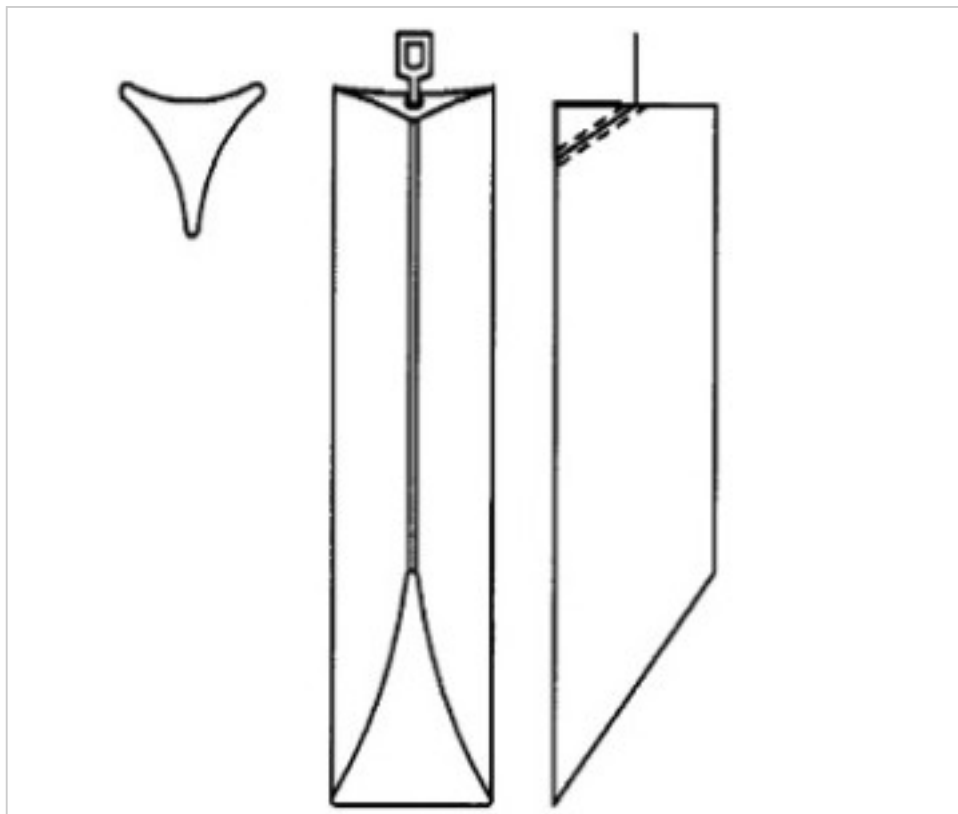

CRYSTAL FOR LAMPS > Scholer Crystal Austria > Schöler Accessories line  
Bars

E1959130

Triangular bar beveled cut Z.9591 300mm chrome clip

August 24th, 2024, 14:38

## NOTES

---

diameter 30x30x30mm

## OTHER FEATURES

---

Length (mm): 300

Colour: Transparent

## DOCUMENTS

---

 [Triangular bar beveled cut Z.9591 300mm chrome clip](#)