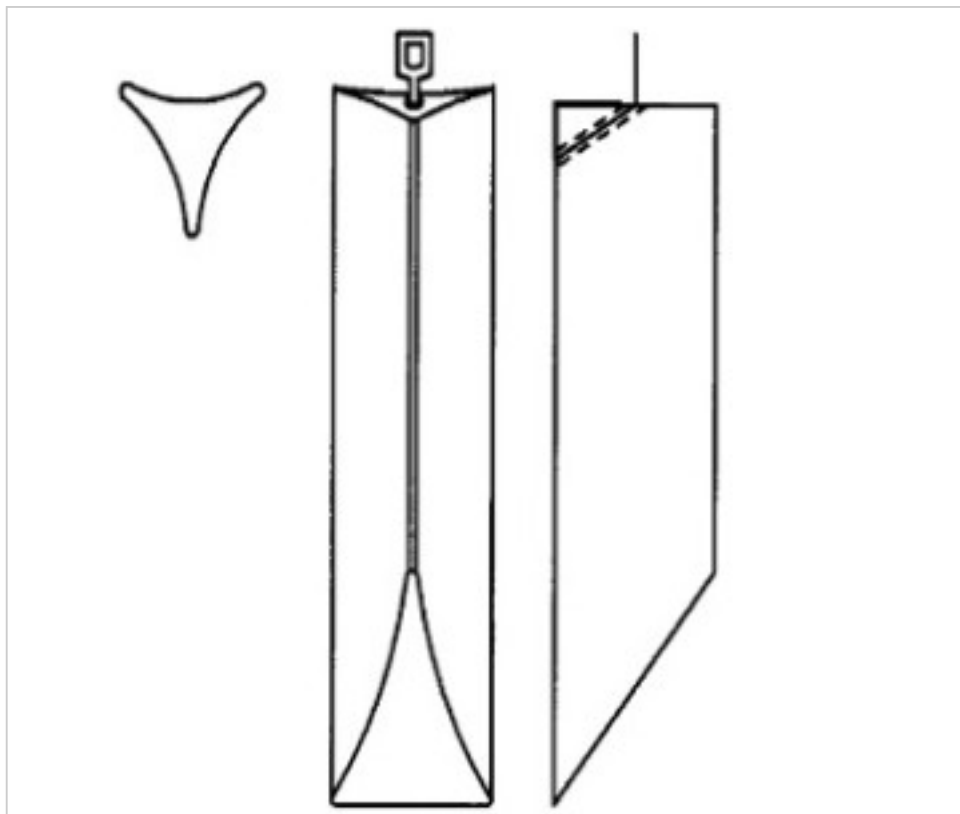

CRYSTAL FOR LAMPS > Scholer Crystal Austria > Schöler Accessories line
Bars

E1959130

Triangular bar beveled cut Z.9591 300mm chrome clip

November 04th, 2024, 20:34

PRICE

	Lot	P.V.P. excluding VAT
Pedido mínimo	6	10,09€

Continued on next page >>

CRYSTAL FOR LAMPS > Scholer Crystal Austria > Schöler Accessories line
Bars

E1959130

Triangular bar beveled cut Z.9591 300mm chrome clip

TECHNICAL SPECIFICATIONS

Weight: 210 Grams

Packging: Box 6 Units

NOTES

diameter 30x30x30mm

OTHER FEATURES

Length (mm): 300

Colour: Transparent

DOCUMENTS

 [Triangular bar beveled cut Z.9591 300mm chrome clip](#)