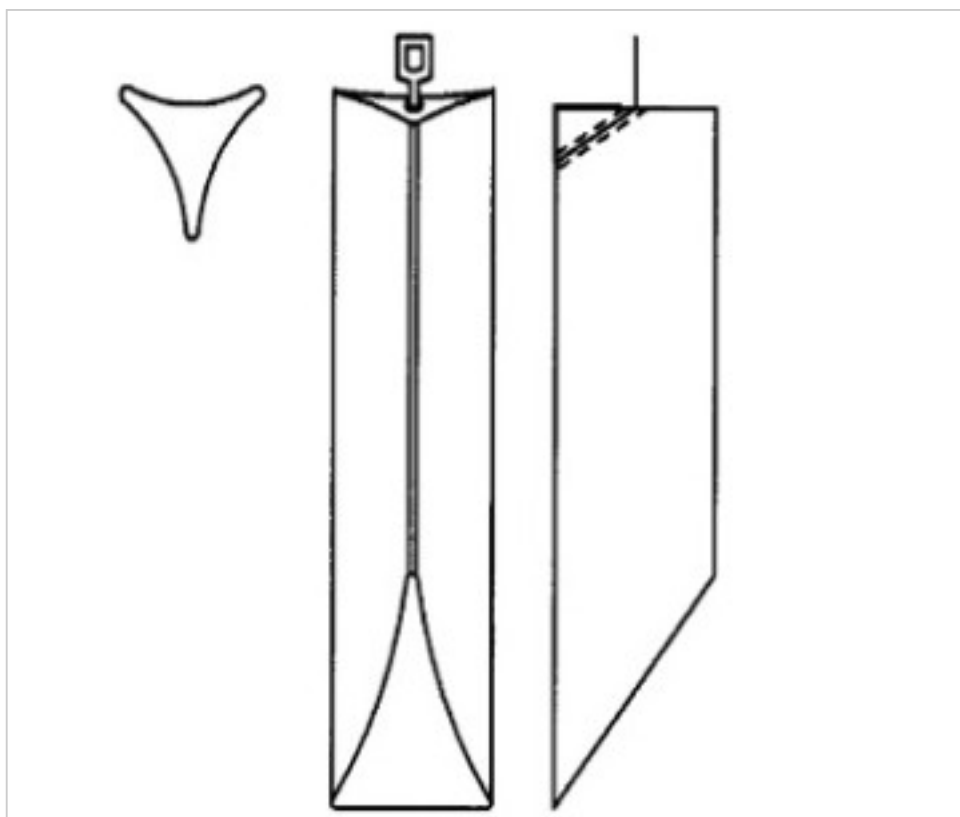

CRYSTAL FOR LAMPS > Scholer Crystal Austria > Schöler Accessories line
Bars

E1959130

Triangular bar beveled cut Z.9591 300mm chrome clip

December 22nd, 2024, 04:25

PRICE

	Lot	P.V.P. excluding VAT
Pedido mínimo	6	10,09€

Continued on next page >>

CRYSTAL FOR LAMPS > Scholer Crystal Austria > Schöler Accessories line
Bars

E1959130

Triangular bar beveled cut Z.9591 300mm chrome clip

TECHNICAL SPECIFICATIONS

Weight: 210 Grams

Packging: Box 6 Units

NOTES

diameter 30x30x30mm

OTHER FEATURES

Length (mm): 300

Colour: Transparent

DOCUMENTS

 [Triangular bar beveled cut Z.9591 300mm chrome clip](#)