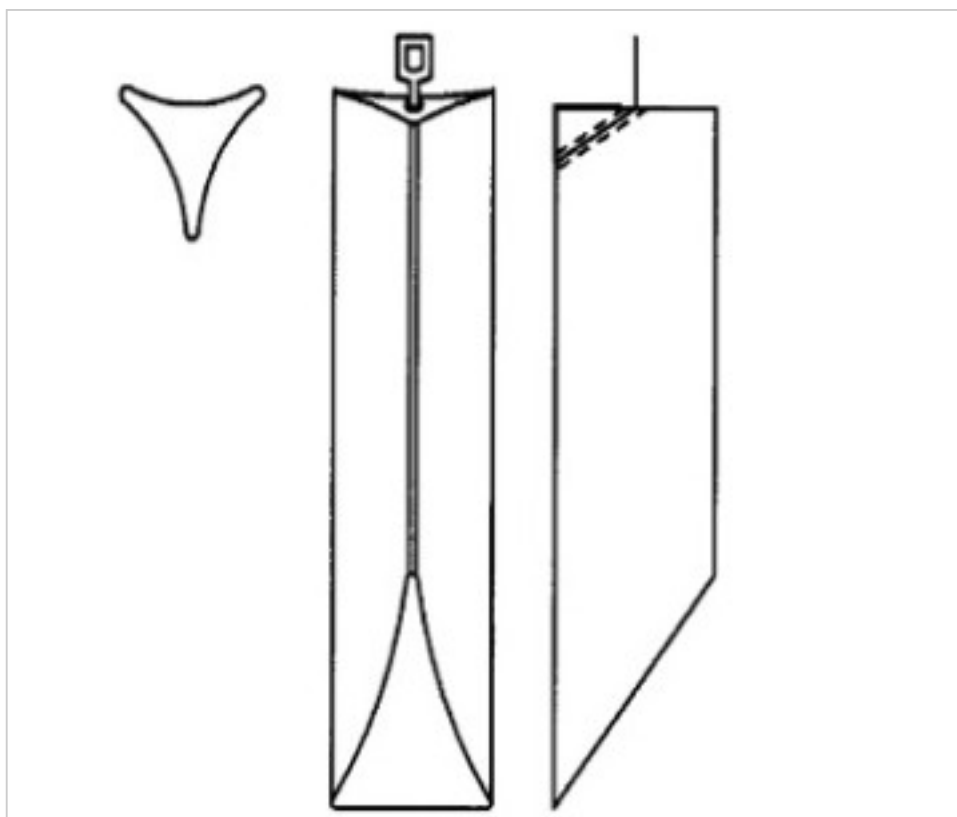

CRYSTAL FOR LAMPS > Scholer Crystal Austria > Schöler Accessories line
Bars

E1959135

Triangular bar beveled cut Z.9591 350mm chrome clip

March 04th, 2025, 06:45

PRICE

	Lot	P.V.P. excluding VAT
Pedido mínimo	6	11,12€

Continued on next page >>

CRYSTAL FOR LAMPS > Scholer Crystal Austria > Schöler Accessories line
Bars

E1959135

Triangular bar beveled cut Z.9591 350mm chrome clip

TECHNICAL SPECIFICATIONS

Weight: 245 Grams

Packging: Box 6 Units

NOTES

diameter 30x30x30mm

OTHER FEATURES

Length (mm): 350

Colour: Transparent

DOCUMENTS

 [Triangular bar beveled cut Z.9591 350mm chrome clip](#)