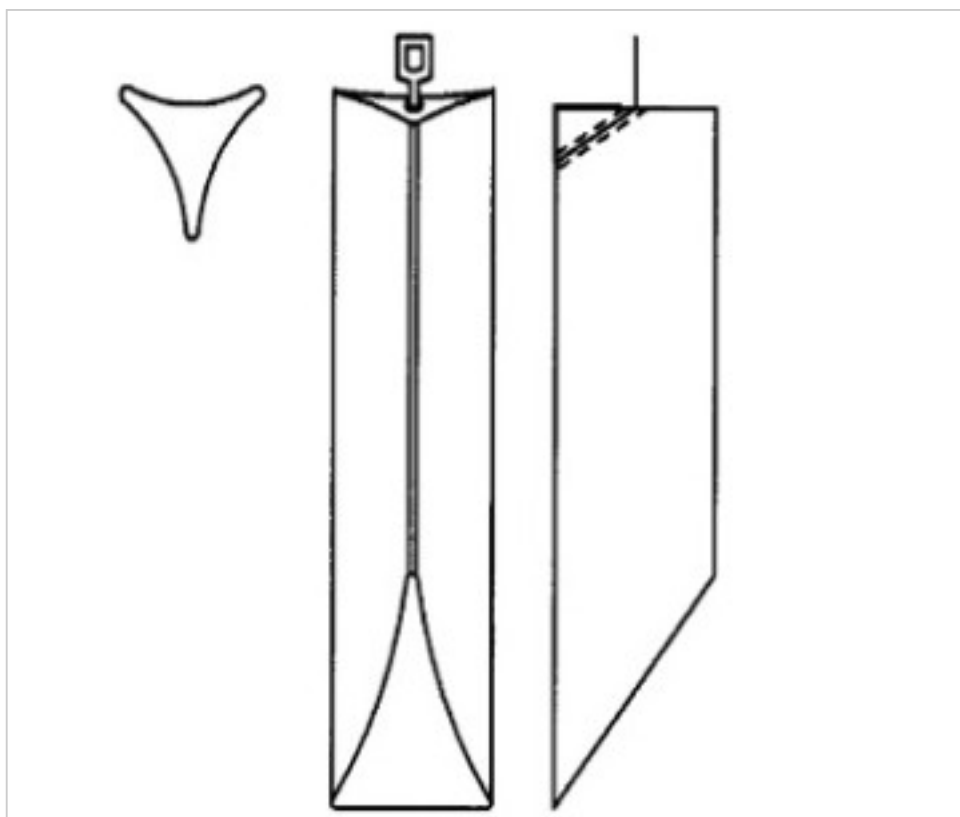

CRYSTAL FOR LAMPS > Scholer Crystal Austria > Schöler Accessories line  
Bars

E1959135

Triangular bar beveled cut Z.9591 350mm chrome clip

October 02nd, 2024, 04:03

## NOTES

---

diameter 30x30x30mm

## OTHER FEATURES

---

Length (mm): 350

Colour: Transparent

## DOCUMENTS

---

 [Triangular bar beveled cut Z.9591 350mm chrome clip](#)