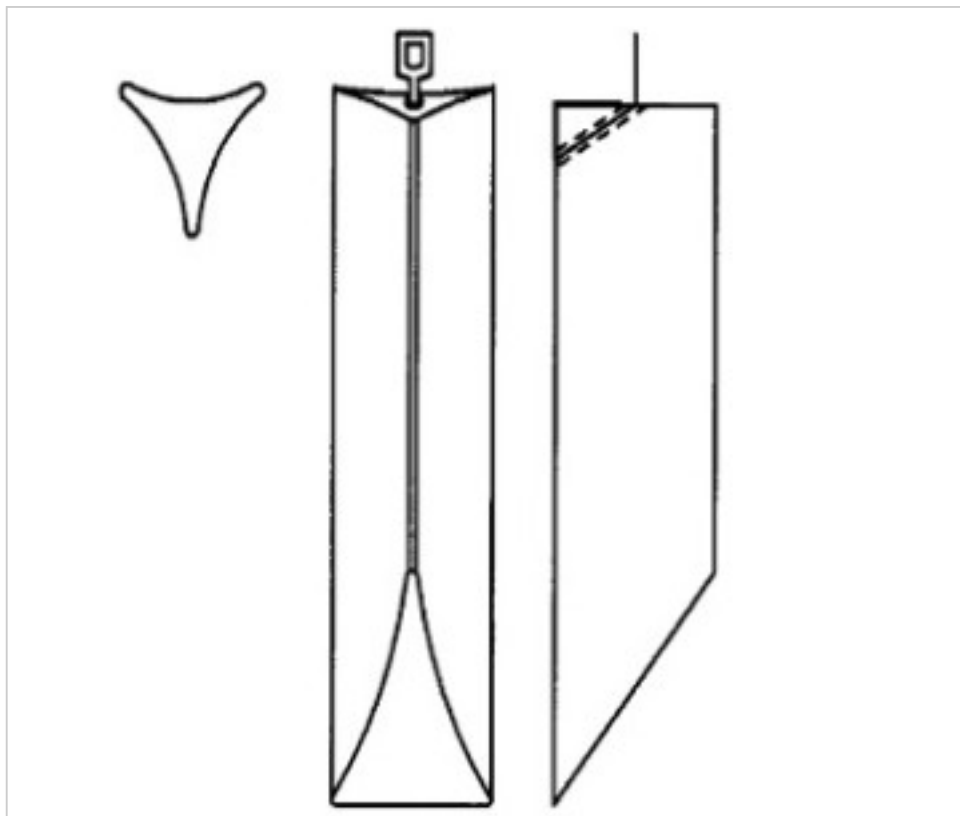

CRYSTAL FOR LAMPS > Scholer Crystal Austria > Schöler Accessories line  
Bars

E1959135

Triangular bar beveled cut Z.9591 350mm chrome clip

November 21st, 2024, 14:02

## NOTES

---

diameter 30x30x30mm

## OTHER FEATURES

---

Length (mm): 350

Colour: Transparent

## DOCUMENTS

---

 [Triangular bar beveled cut Z.9591 350mm chrome clip](#)