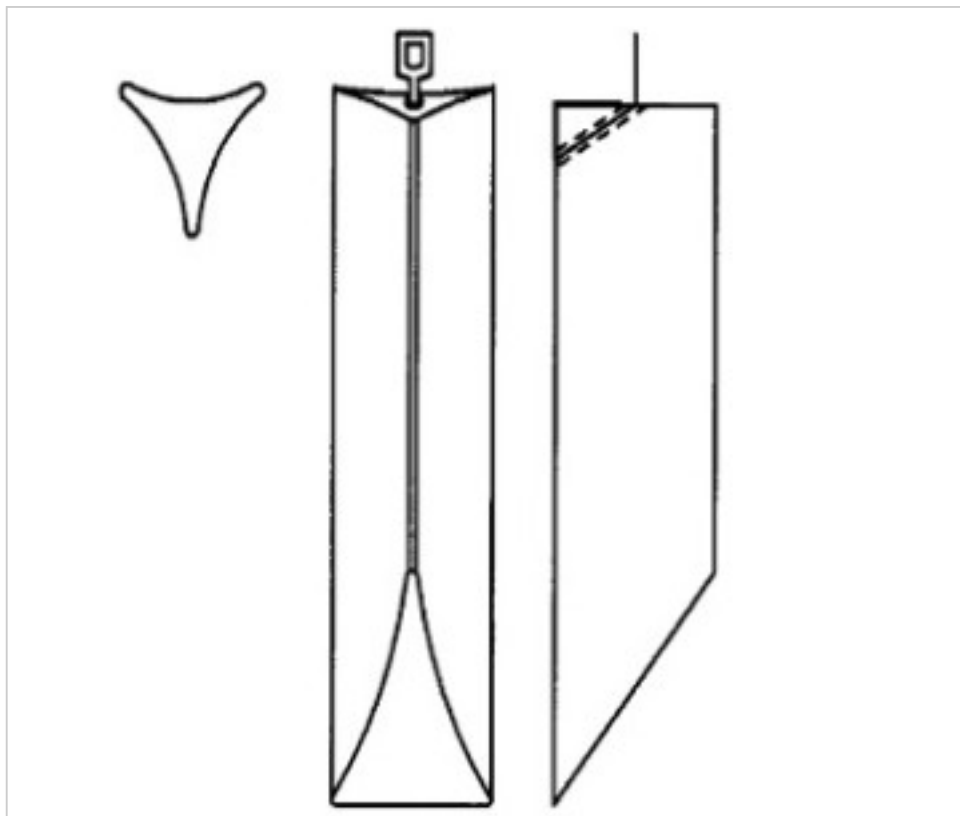

CRYSTAL FOR LAMPS > Scholer Crystal Austria > Schöler Accessories line
Bars

E1959135

Triangular bar beveled cut Z.9591 350mm chrome clip

December 22nd, 2024, 04:17

PRICE

	Lot	P.V.P. excluding VAT
Pedido mínimo	6	10,10€

Continued on next page >>

CRYSTAL FOR LAMPS > Scholer Crystal Austria > Schöler Accessories line
Bars

E1959135

Triangular bar beveled cut Z.9591 350mm chrome clip

TECHNICAL SPECIFICATIONS

Weight: 245 Grams

Packging: Box 6 Units

NOTES

diameter 30x30x30mm

OTHER FEATURES

Length (mm): 350

Colour: Transparent

DOCUMENTS

 [Triangular bar beveled cut Z.9591 350mm chrome clip](#)