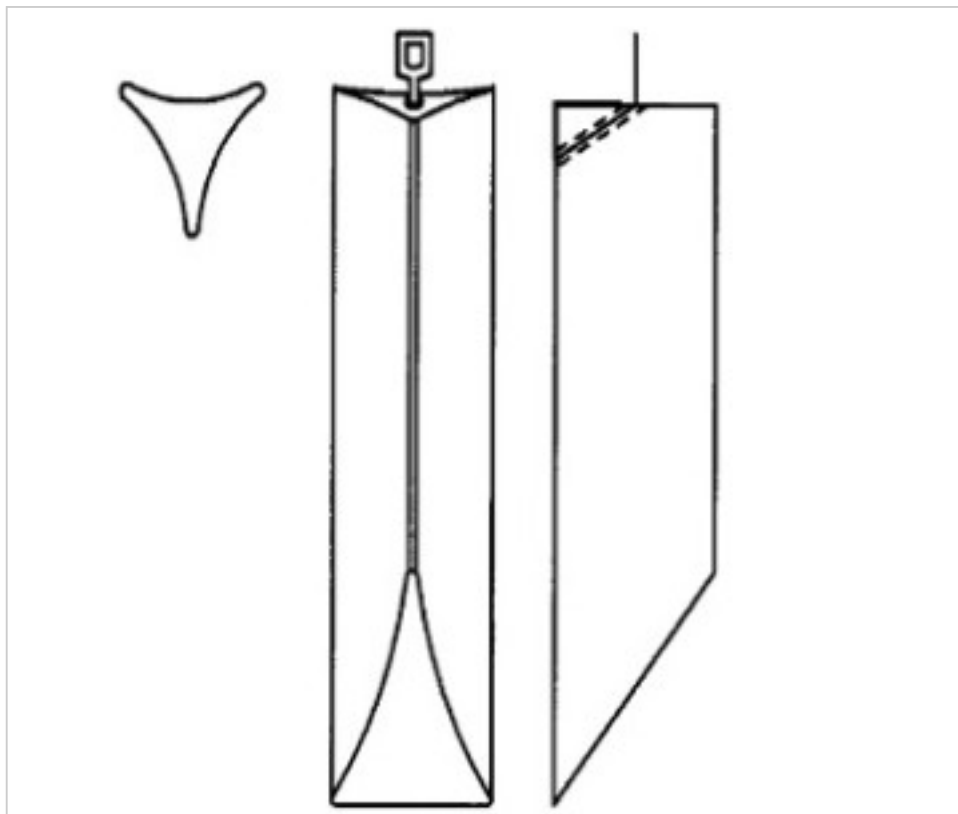

CRYSTAL FOR LAMPS > Scholer Crystal Austria > Schöler Accessories line  
Bars

E1959135

Triangular bar beveled cut Z.9591 350mm chrome clip

November 04th, 2024, 20:34

## NOTES

---

diameter 30x30x30mm

## OTHER FEATURES

---

Length (mm): 350

Colour: Transparent

## DOCUMENTS

---

 [Triangular bar beveled cut Z.9591 350mm chrome clip](#)