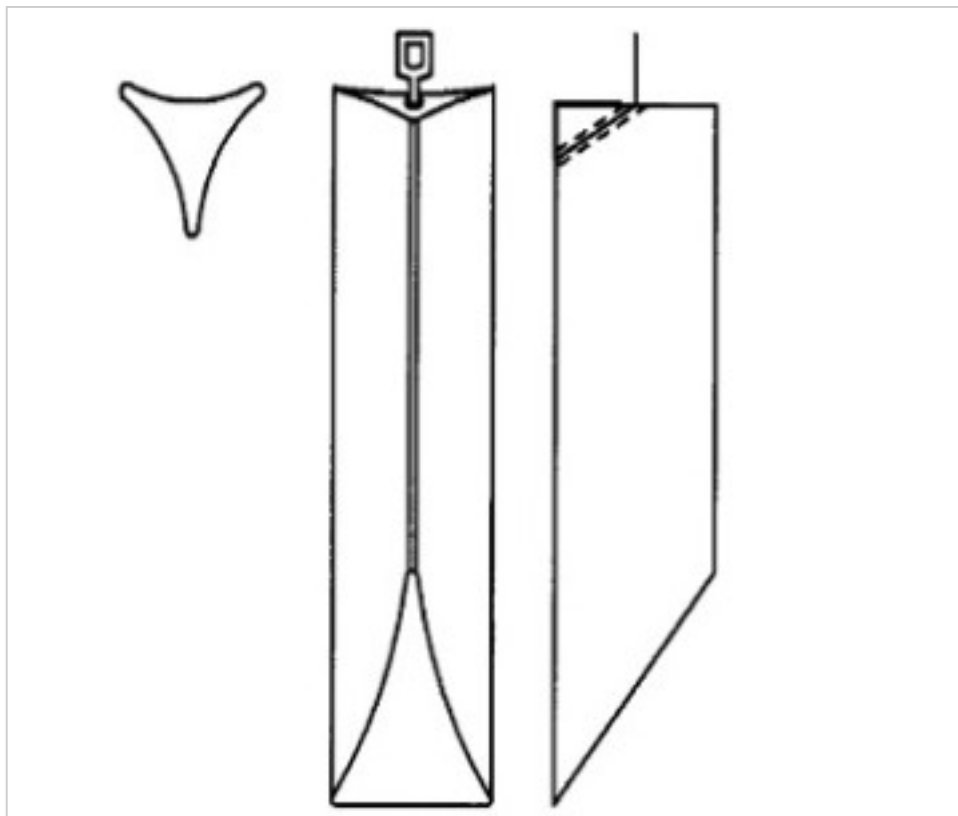

CRYSTAL FOR LAMPS > Scholer Crystal Austria > Schöler Accessories line
Bars

E1959135

Triangular bar beveled cut Z.9591 350mm chrome clip

April 05th, 2025, 14:00

PRICE

	Lot	P.V.P. excluding VAT
Pedido mínimo	6	11,12€

Continued on next page >>

CRYSTAL FOR LAMPS > Scholer Crystal Austria > Schöler Accessories line
Bars

E1959135

Triangular bar beveled cut Z.9591 350mm chrome clip

TECHNICAL SPECIFICATIONS

Weight: 245 Grams

Packging: Box 6 Units

NOTES

diameter 30x30x30mm

OTHER FEATURES

Length (mm): 350

Colour: Transparent

DOCUMENTS

 [Triangular bar beveled cut Z.9591 350mm chrome clip](#)