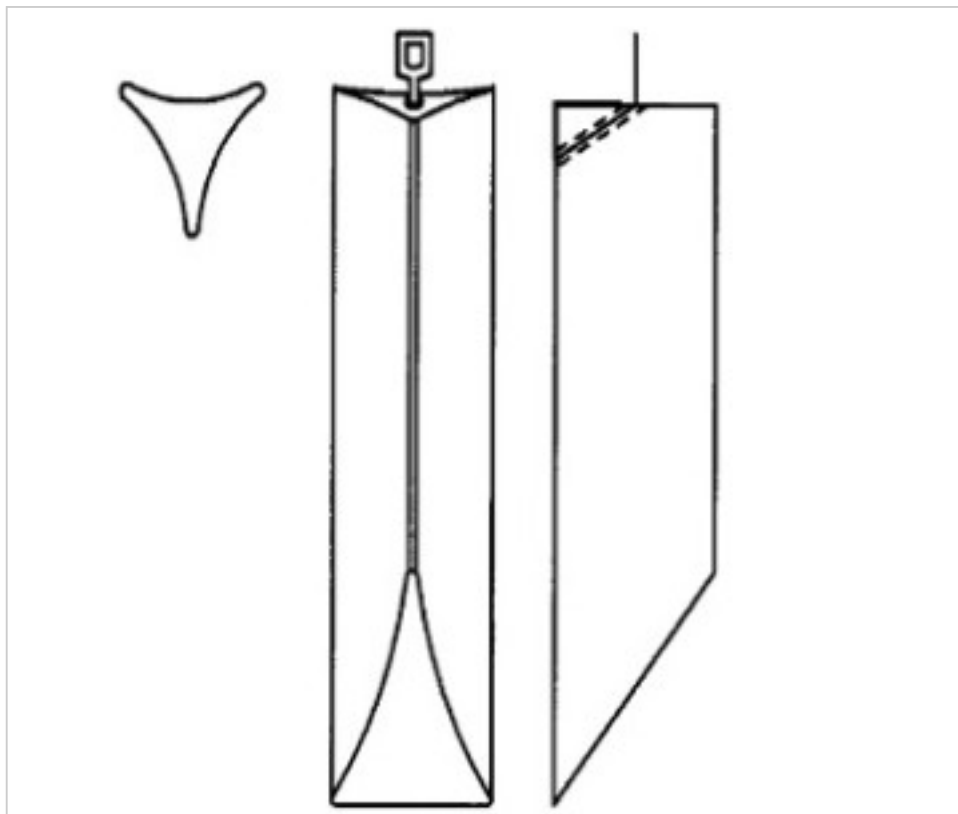

CRYSTAL FOR LAMPS > Scholer Crystal Austria > Schöler Accessories line
Bars

E1959135

Triangular bar beveled cut Z.9591 350mm chrome clip

February 01st, 2025, 20:34

PRICE

	Lot	P.V.P. excluding VAT
Pedido mínimo	6	11,12€

Continued on next page >>

CRYSTAL FOR LAMPS > Scholer Crystal Austria > Schöler Accessories line
Bars

E1959135

Triangular bar beveled cut Z.9591 350mm chrome clip

TECHNICAL SPECIFICATIONS

Weight: 245 Grams

Packging: Box 6 Units

NOTES

diameter 30x30x30mm

OTHER FEATURES

Length (mm): 350

Colour: Transparent

DOCUMENTS

 [Triangular bar beveled cut Z.9591 350mm chrome clip](#)