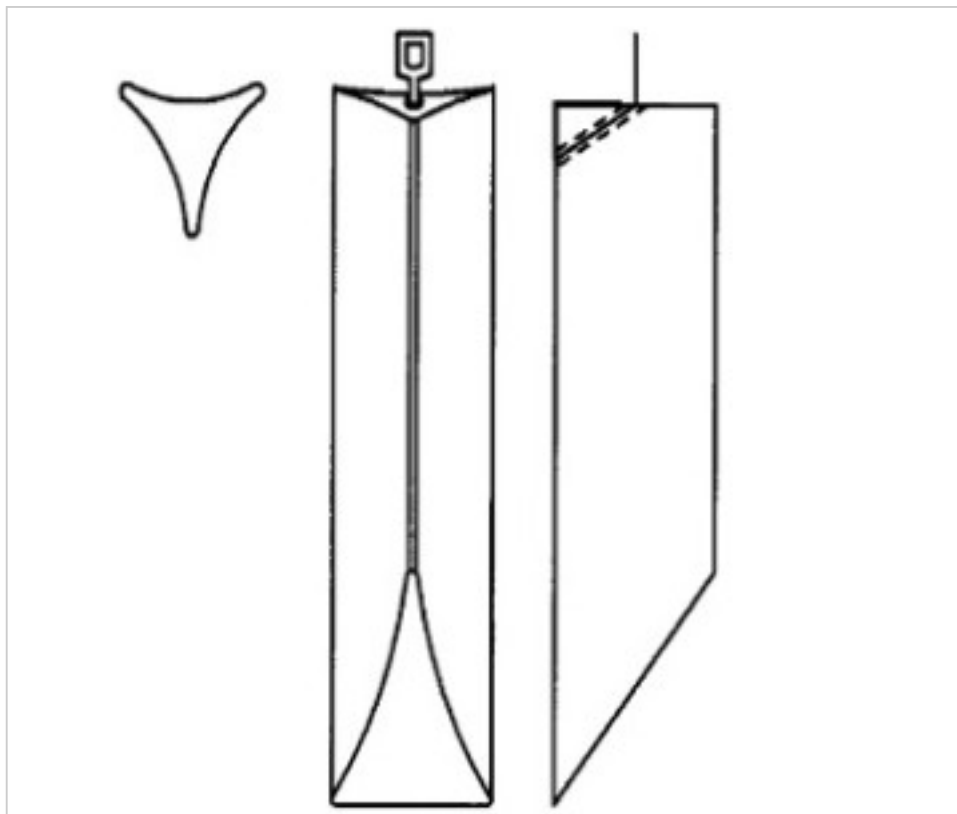

CRYSTAL FOR LAMPS > Scholer Crystal Austria > Schöler Accessories line
Bars

E1959135G

Triangular bar beveled cut Z.9591 350mm gold clip

August 24th, 2024, 14:48

PRICE

	Lot	P.V.P. excluding VAT
Pedido mínimo	6	10,10€

Continued on next page >>

CRYSTAL FOR LAMPS > Scholer Crystal Austria > Schöler Accessories line
Bars

E1959135G

Triangular bar beveled cut Z.9591 350mm gold clip

TECHNICAL SPECIFICATIONS

Weight: 245 Grams

Packging: Box 6 Units

NOTES

diameter 30x30x30mm

OTHER FEATURES

Length (mm): 350

Colour: Transparent

DOCUMENTS

 [Triangular bar beveled cut Z.9591 350mm gold clip](#)