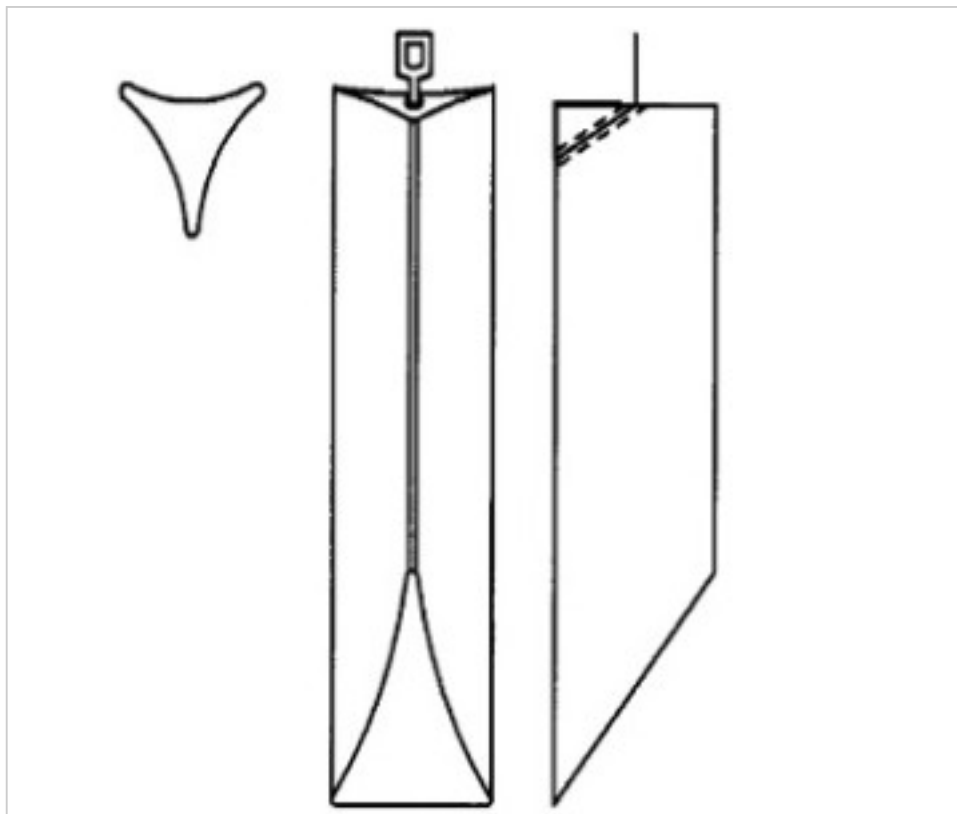

CRYSTAL FOR LAMPS > Scholer Crystal Austria > Schöler Accessories line
Bars

E1959135G

Triangular bar beveled cut Z.9591 350mm gold clip

March 04th, 2025, 06:50

PRICE

	Lot	P.V.P. excluding VAT
Pedido mínimo	6	11,12€

Continued on next page >>

CRYSTAL FOR LAMPS > Scholer Crystal Austria > Schöler Accessories line
Bars

E1959135G

Triangular bar beveled cut Z.9591 350mm gold clip

TECHNICAL SPECIFICATIONS

Weight: 245 Grams

Packging: Box 6 Units

NOTES

diameter 30x30x30mm

OTHER FEATURES

Length (mm): 350

Colour: Transparent

DOCUMENTS

 [Triangular bar beveled cut Z.9591 350mm gold clip](#)