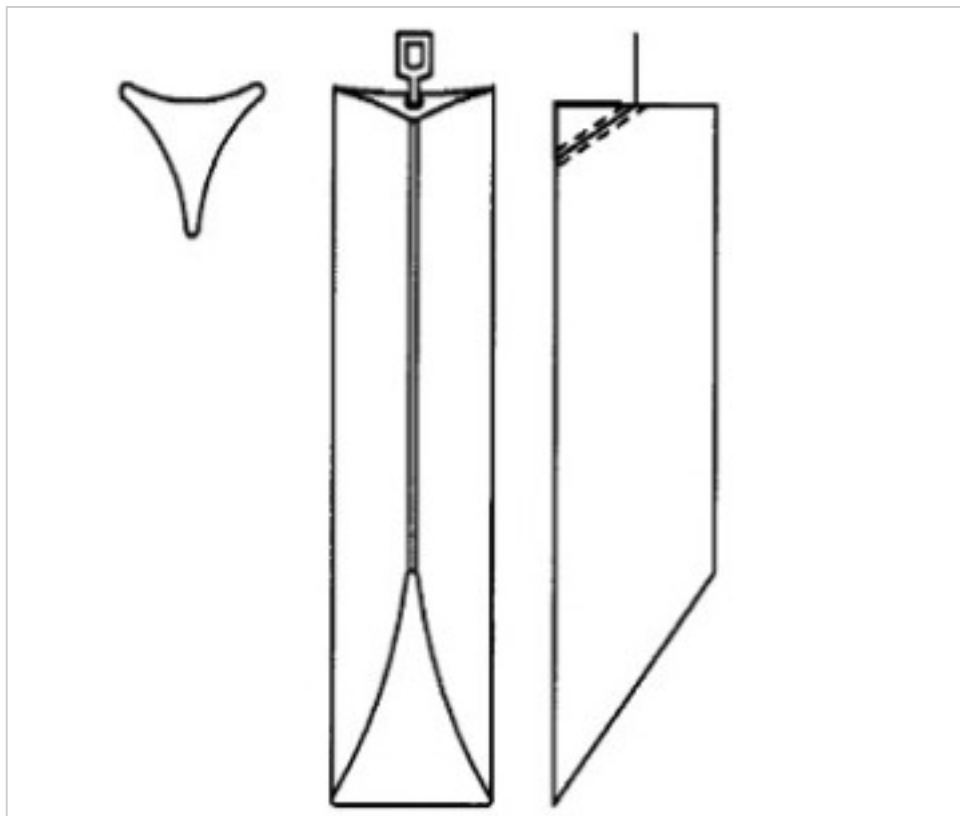

CRYSTAL FOR LAMPS > Scholer Crystal Austria > Schöler Accessories line  
Bars

**E1959135G**

**Triangular bar beveled cut Z.9591 350mm gold clip**

November 04th, 2024, 20:32

**PRICE**

	Lot	P.V.P. excluding VAT
Pedido mínimo	6	10,10€

## NOTES

---

diameter 30x30x30mm

## OTHER FEATURES

---

Length (mm): 350

Colour: Transparent

## DOCUMENTS

---

 [Triangular bar beveled cut Z.9591 350mm gold clip](#)