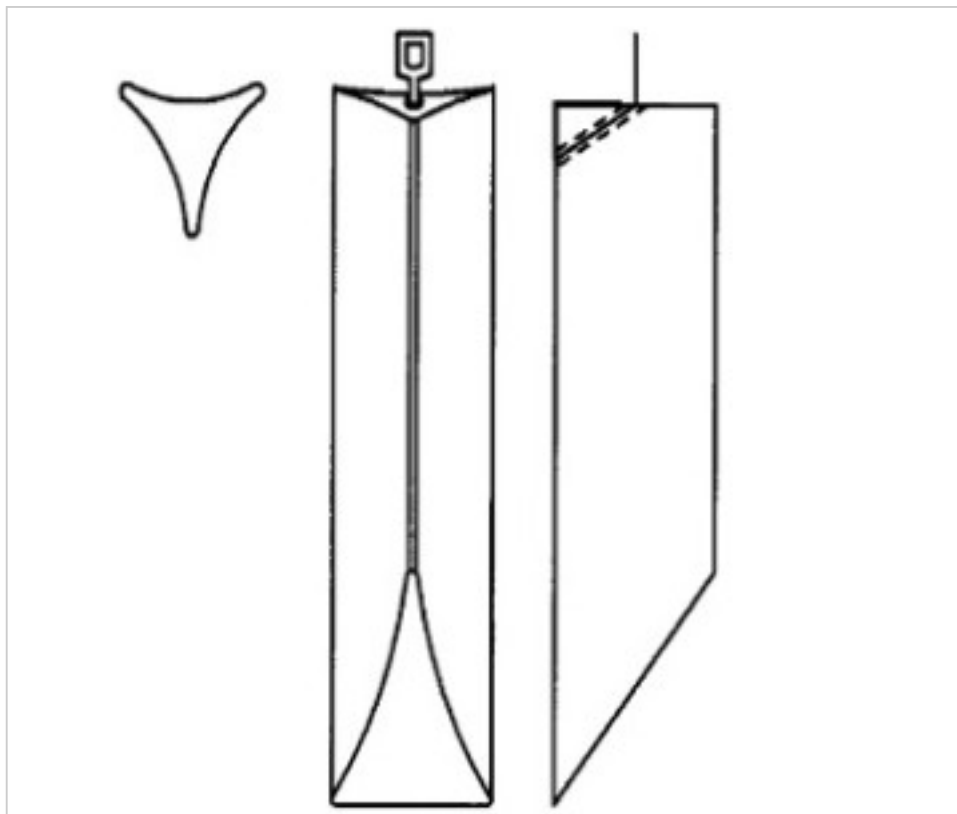

CRYSTAL FOR LAMPS > Scholer Crystal Austria > Schöler Accessories line
Bars

E1959135G

Triangular bar beveled cut Z.9591 350mm gold clip

November 23rd, 2024, 09:20

PRICE

	Lot	P.V.P. excluding VAT
Pedido mínimo	6	10,10€

Continued on next page >>

CRYSTAL FOR LAMPS > Scholer Crystal Austria > Schöler Accessories line
Bars

E1959135G

Triangular bar beveled cut Z.9591 350mm gold clip

TECHNICAL SPECIFICATIONS

Weight: 245 Grams

Packging: Box 6 Units

NOTES

diameter 30x30x30mm

OTHER FEATURES

Length (mm): 350

Colour: Transparent

DOCUMENTS

 [Triangular bar beveled cut Z.9591 350mm gold clip](#)