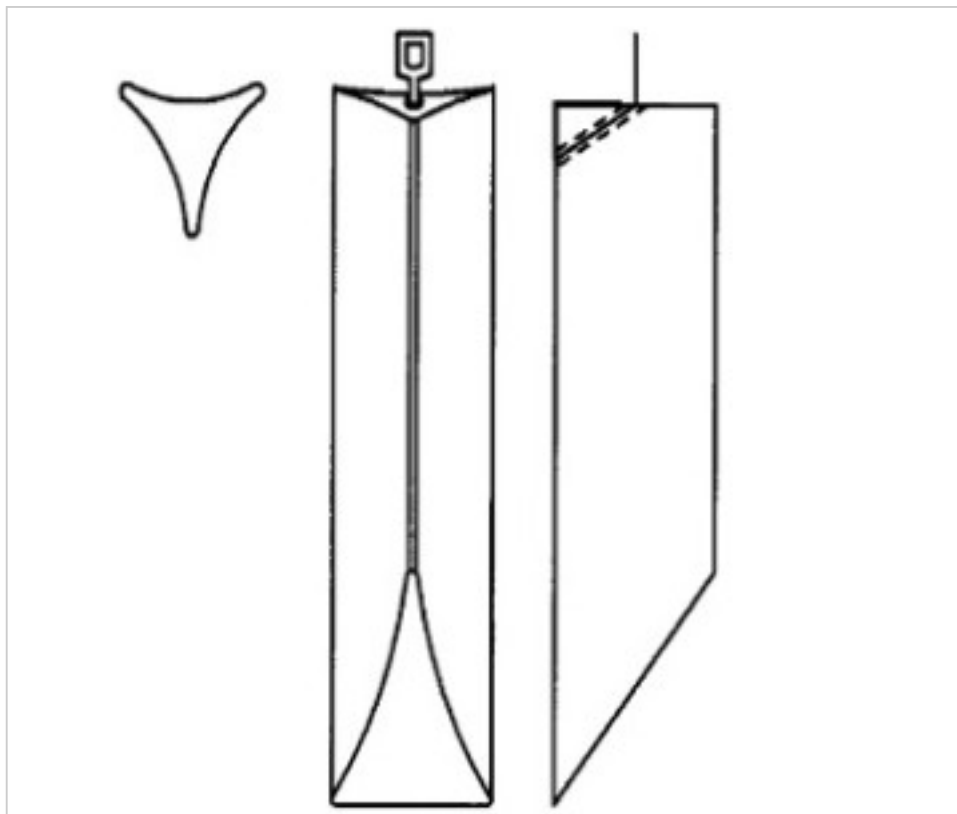

CRYSTAL FOR LAMPS > Scholer Crystal Austria > Schöler Accessories line
Bars

E1959135G

Triangular bar beveled cut Z.9591 350mm gold clip

February 01st, 2025, 20:42

PRICE

	Lot	P.V.P. excluding VAT
Pedido mínimo	6	11,12€

Continued on next page >>

CRYSTAL FOR LAMPS > Scholer Crystal Austria > Schöler Accessories line
Bars

E1959135G

Triangular bar beveled cut Z.9591 350mm gold clip

TECHNICAL SPECIFICATIONS

Weight: 245 Grams

Packging: Box 6 Units

NOTES

diameter 30x30x30mm

OTHER FEATURES

Length (mm): 350

Colour: Transparent

DOCUMENTS

 [Triangular bar beveled cut Z.9591 350mm gold clip](#)