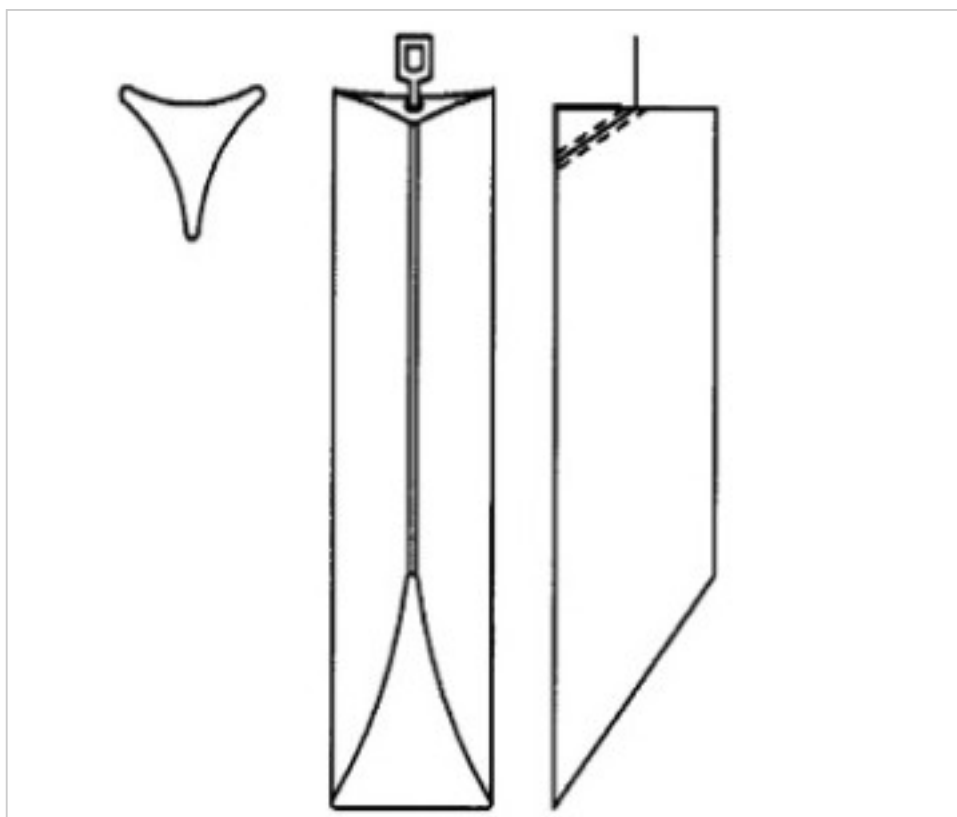

CRYSTAL FOR LAMPS > Scholer Crystal Austria > Schöler Accessories line
Bars

E1959135G

Triangular bar beveled cut Z.9591 350mm gold clip

April 04th, 2025, 23:09

PRICE

	Lot	P.V.P. excluding VAT
Pedido mínimo	6	11,12€

Continued on next page >>

CRYSTAL FOR LAMPS > Scholer Crystal Austria > Schöler Accessories line
Bars

E1959135G

Triangular bar beveled cut Z.9591 350mm gold clip

TECHNICAL SPECIFICATIONS

Weight: 245 Grams

Packging: Box 6 Units

NOTES

diameter 30x30x30mm

OTHER FEATURES

Length (mm): 350

Colour: Transparent

DOCUMENTS

 [Triangular bar beveled cut Z.9591 350mm gold clip](#)