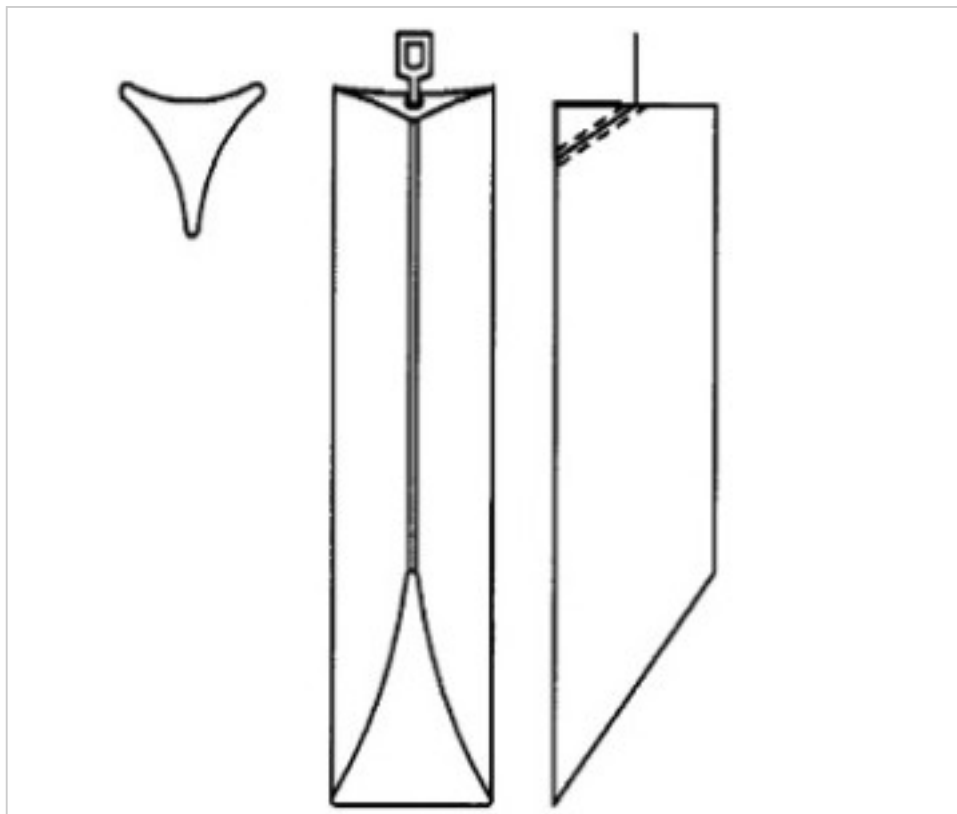

CRYSTAL FOR LAMPS > Scholer Crystal Austria > Schöler Accessories line  
Bars

E1959140

Triangular bar beveled cut Z.9591 400mm chrome clip

November 04th, 2024, 20:31

## NOTES

---

diameter 30x30x30mm

## OTHER FEATURES

---

Length (mm): 400

Colour: Transparent

## DOCUMENTS

---

 [Triangular bar beveled cut Z.9591 400mm chrome clip](#)