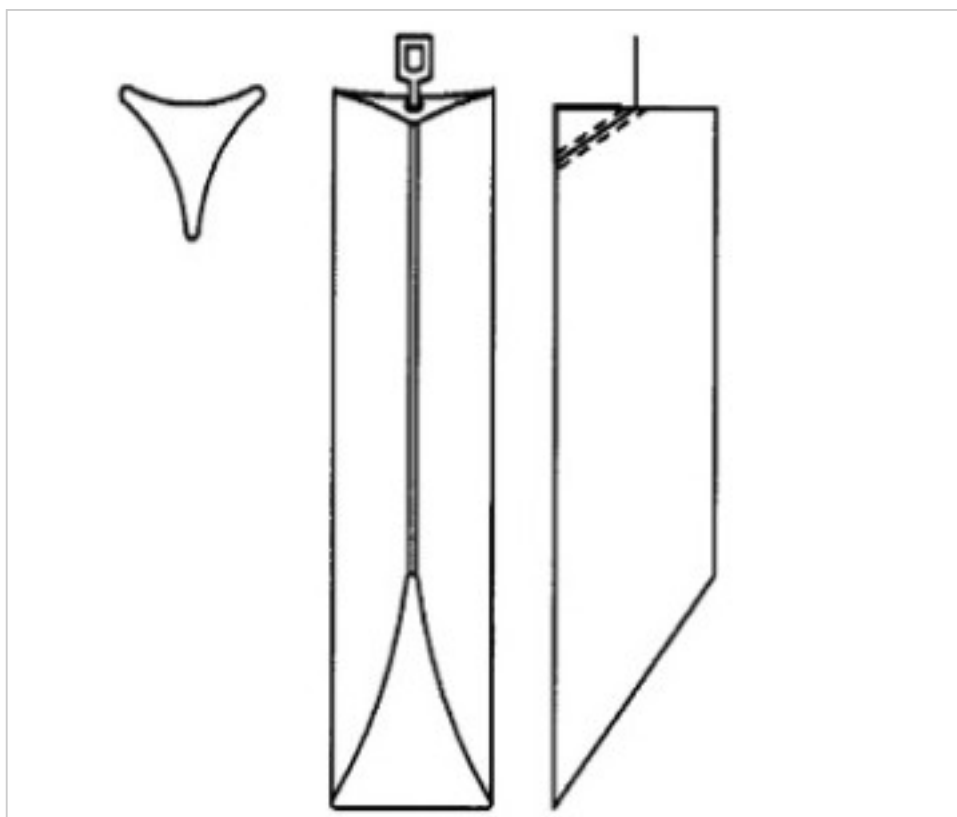

CRYSTAL FOR LAMPS > Scholer Crystal Austria > Schöler Accessories line
Bars

E1959140

Triangular bar beveled cut Z.9591 400mm chrome clip

February 01st, 2025, 20:57

PRICE

	Lot	P.V.P. excluding VAT
Pedido mínimo	6	15,18€

Continued on next page >>

CRYSTAL FOR LAMPS > Scholer Crystal Austria > Schöler Accessories line
Bars

E1959140

Triangular bar beveled cut Z.9591 400mm chrome clip

TECHNICAL SPECIFICATIONS

Weight: 280 Grams

Packging: Box 6 Units

NOTES

diameter 30x30x30mm

OTHER FEATURES

Length (mm): 400

Colour: Transparent

DOCUMENTS

 [Triangular bar beveled cut Z.9591 400mm chrome clip](#)