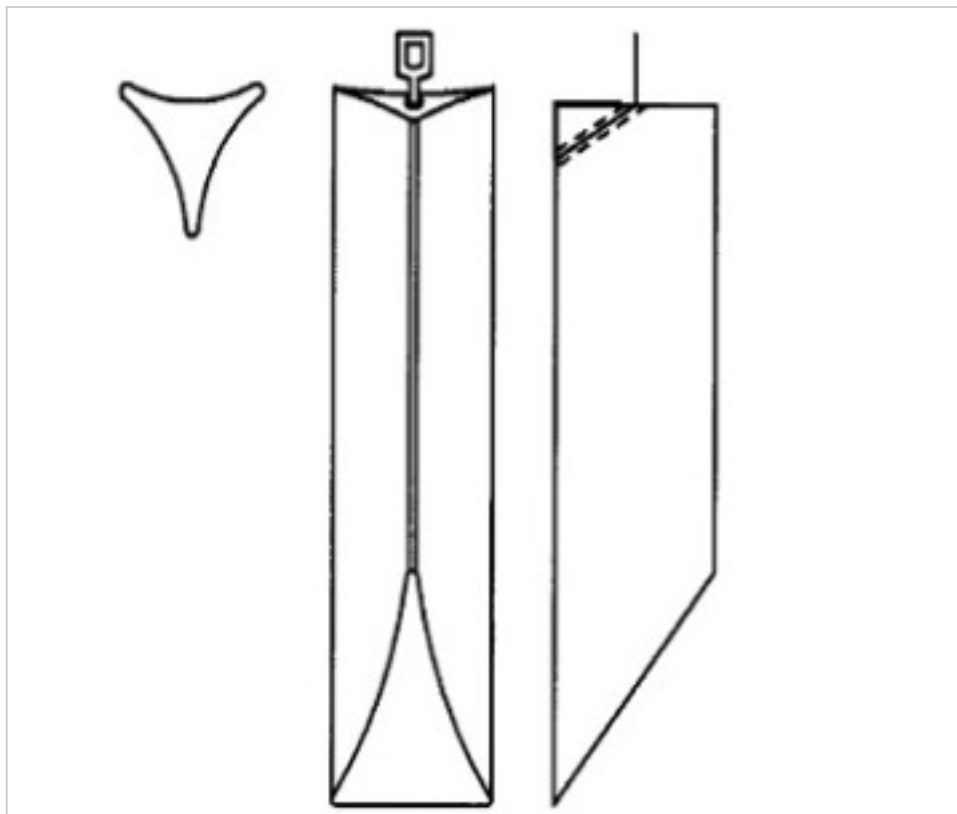

CRYSTAL FOR LAMPS > Scholer Crystal Austria > Schöler Accessories line
Bars

E1959140

Triangular bar beveled cut Z.9591 400mm chrome clip

November 23rd, 2024, 10:36

PRICE

	Lot	P.V.P. excluding VAT
Pedido mínimo	6	13,86€

Continued on next page >>

CRYSTAL FOR LAMPS > Scholer Crystal Austria > Schöler Accessories line
Bars

E1959140

Triangular bar beveled cut Z.9591 400mm chrome clip

TECHNICAL SPECIFICATIONS

Weight: 280 Grams

Packging: Box 6 Units

NOTES

diameter 30x30x30mm

OTHER FEATURES

Length (mm): 400

Colour: Transparent

DOCUMENTS

 [Triangular bar beveled cut Z.9591 400mm chrome clip](#)