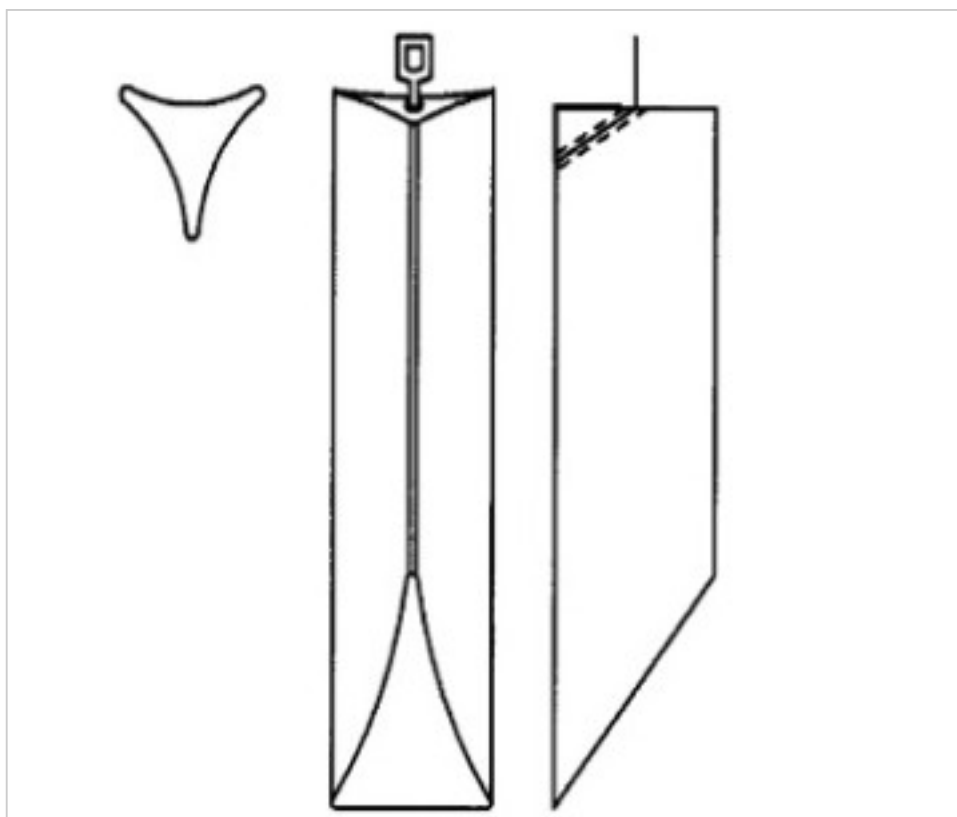

CRYSTAL FOR LAMPS > Scholer Crystal Austria > Schöler Accessories line  
Bars

E1959140

Triangular bar beveled cut Z.9591 400mm chrome clip

March 04th, 2025, 06:52

## NOTES

---

diameter 30x30x30mm

## OTHER FEATURES

---

Length (mm): 400

Colour: Transparent

## DOCUMENTS

---

 [Triangular bar beveled cut Z.9591 400mm chrome clip](#)