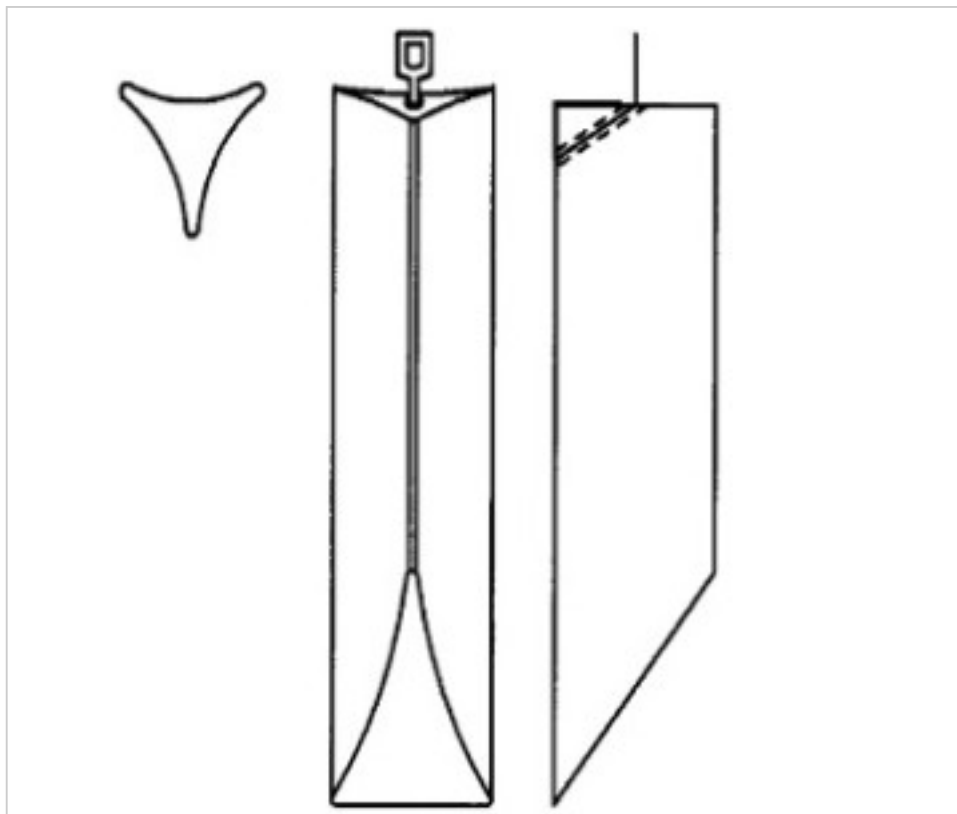

CRYSTAL FOR LAMPS > Scholer Crystal Austria > Schöler Accessories line
Bars

E1959140

Triangular bar beveled cut Z.9591 400mm chrome clip

April 04th, 2025, 11:50

PRICE

	Lot	P.V.P. excluding VAT
Pedido mínimo	6	15,18€

Continued on next page >>

CRYSTAL FOR LAMPS > Scholer Crystal Austria > Schöler Accessories line
Bars

E1959140

Triangular bar beveled cut Z.9591 400mm chrome clip

TECHNICAL SPECIFICATIONS

Weight: 280 Grams

Packging: Box 6 Units

NOTES

diameter 30x30x30mm

OTHER FEATURES

Length (mm): 400

Colour: Transparent

DOCUMENTS

 [Triangular bar beveled cut Z.9591 400mm chrome clip](#)