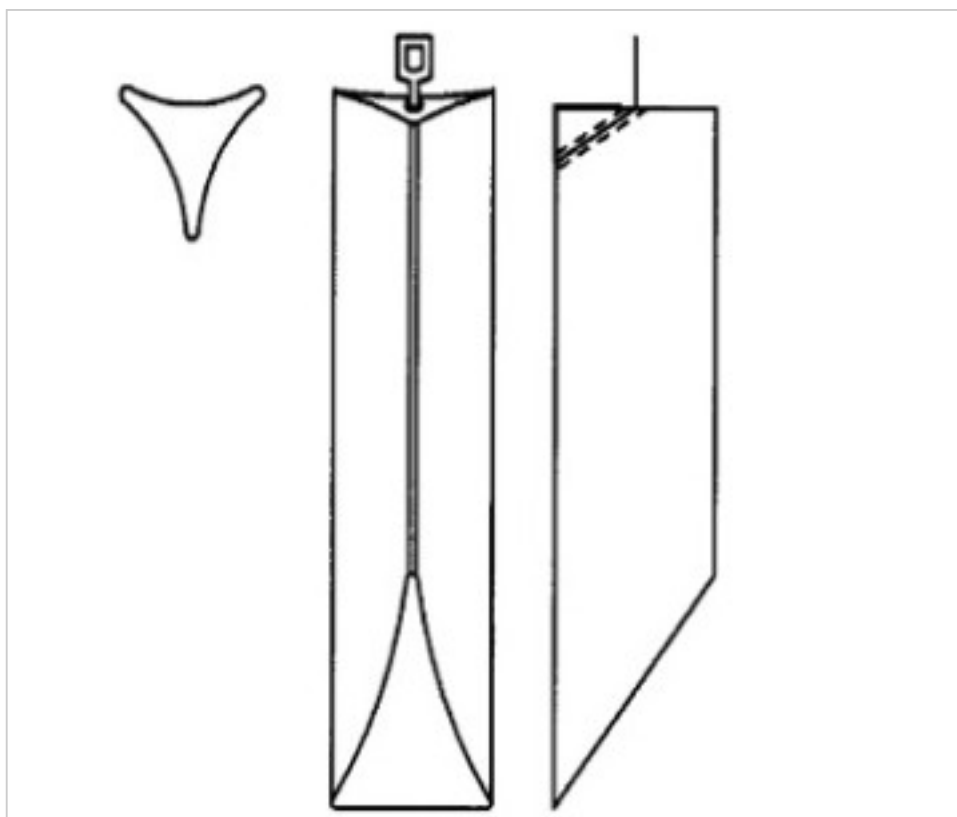

CRYSTAL FOR LAMPS > Scholer Crystal Austria > Schöler Accessories line
Bars

E1959145

Triangular bar beveled cut Z.9591 450mm chrome clip

April 04th, 2025, 18:16

PRICE

	Lot	P.V.P. excluding VAT
Pedido mínimo	6	21,72€

Continued on next page >>

CRYSTAL FOR LAMPS > Scholer Crystal Austria > Schöler Accessories line
Bars

E1959145

Triangular bar beveled cut Z.9591 450mm chrome clip

TECHNICAL SPECIFICATIONS

Weight: 315 Grams

Packging: Box 6 Units

NOTES

diameter 30x30x30mm

OTHER FEATURES

Length (mm): 450

Colour: Transparent

DOCUMENTS

 [Triangular bar beveled cut Z.9591 450mm chrome clip](#)