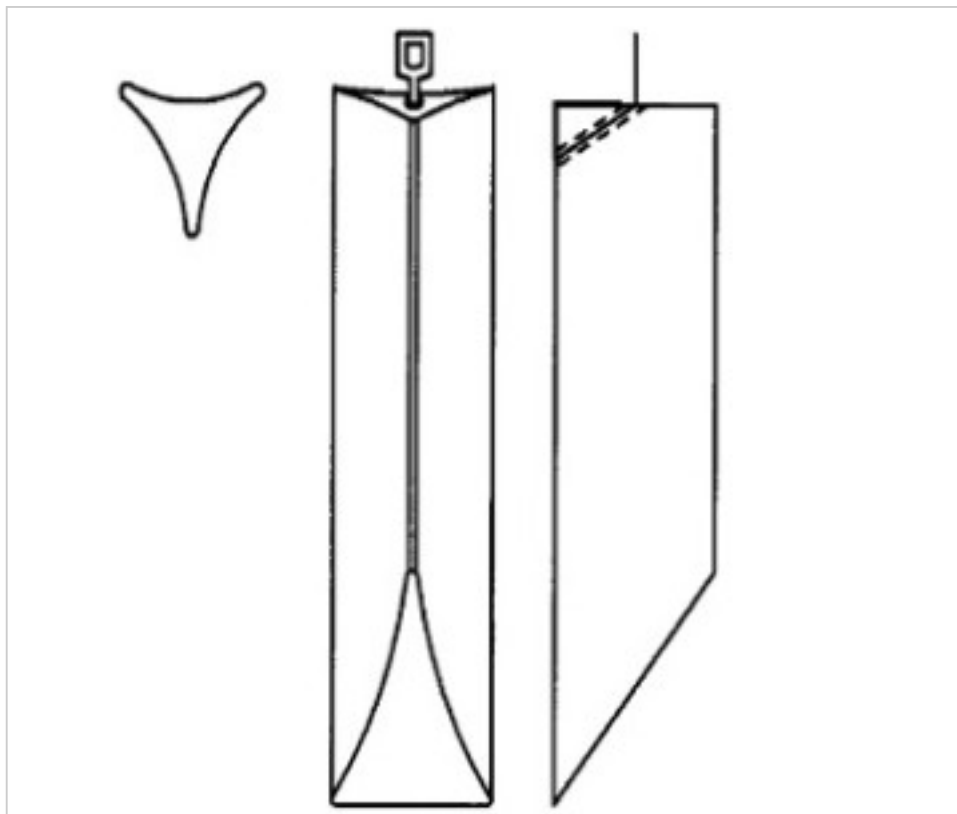

CRYSTAL FOR LAMPS > Scholer Crystal Austria > Schöler Accessories line  
Bars

E1959145

Triangular bar beveled cut Z.9591 450mm chrome clip

February 01st, 2025, 20:39

**PRICE**

	Lot	P.V.P. excluding VAT
Pedido mínimo	6	21,72€

## NOTES

---

diameter 30x30x30mm

## OTHER FEATURES

---

Length (mm): 450

Colour: Transparent

## DOCUMENTS

---

 [Triangular bar beveled cut Z.9591 450mm chrome clip](#)