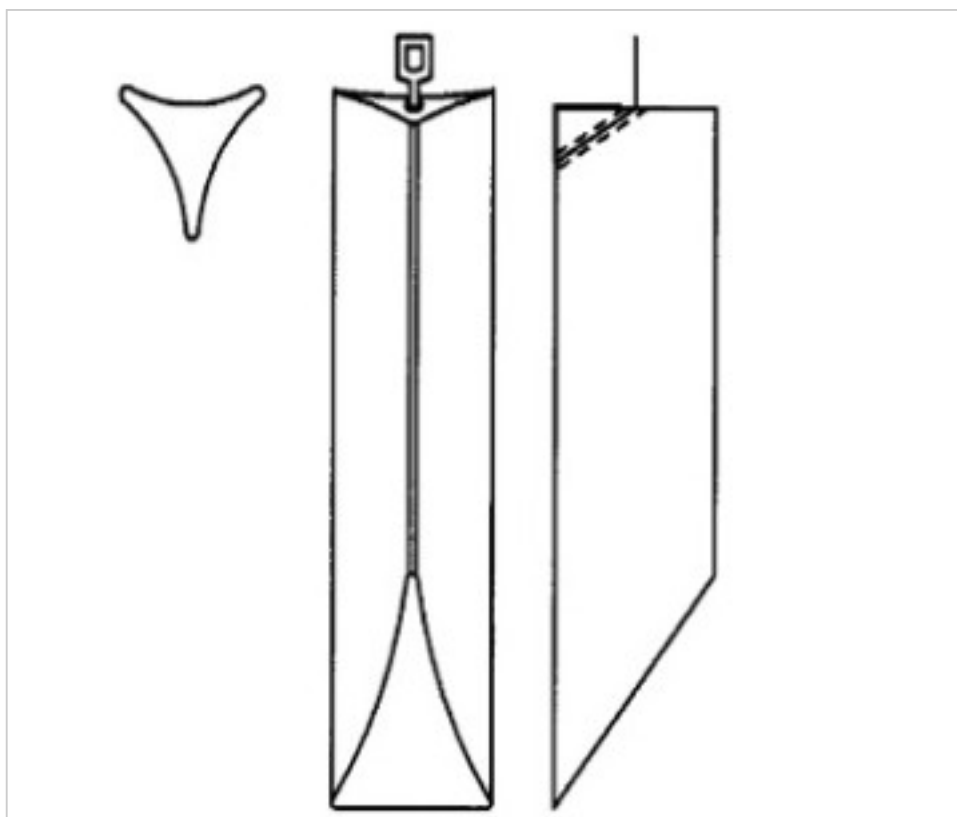

CRYSTAL FOR LAMPS > Scholer Crystal Austria > Schöler Accessories line
Bars

E1959145

Triangular bar beveled cut Z.9591 450mm chrome clip

November 04th, 2024, 20:32

PRICE

	Lot	P.V.P. excluding VAT
Pedido mínimo	6	19,83€

Continued on next page >>

CRYSTAL FOR LAMPS > Scholer Crystal Austria > Schöler Accessories line
Bars

E1959145

Triangular bar beveled cut Z.9591 450mm chrome clip

TECHNICAL SPECIFICATIONS

Weight: 315 Grams

Packging: Box 6 Units

NOTES

diameter 30x30x30mm

OTHER FEATURES

Length (mm): 450

Colour: Transparent

DOCUMENTS

 [Triangular bar beveled cut Z.9591 450mm chrome clip](#)