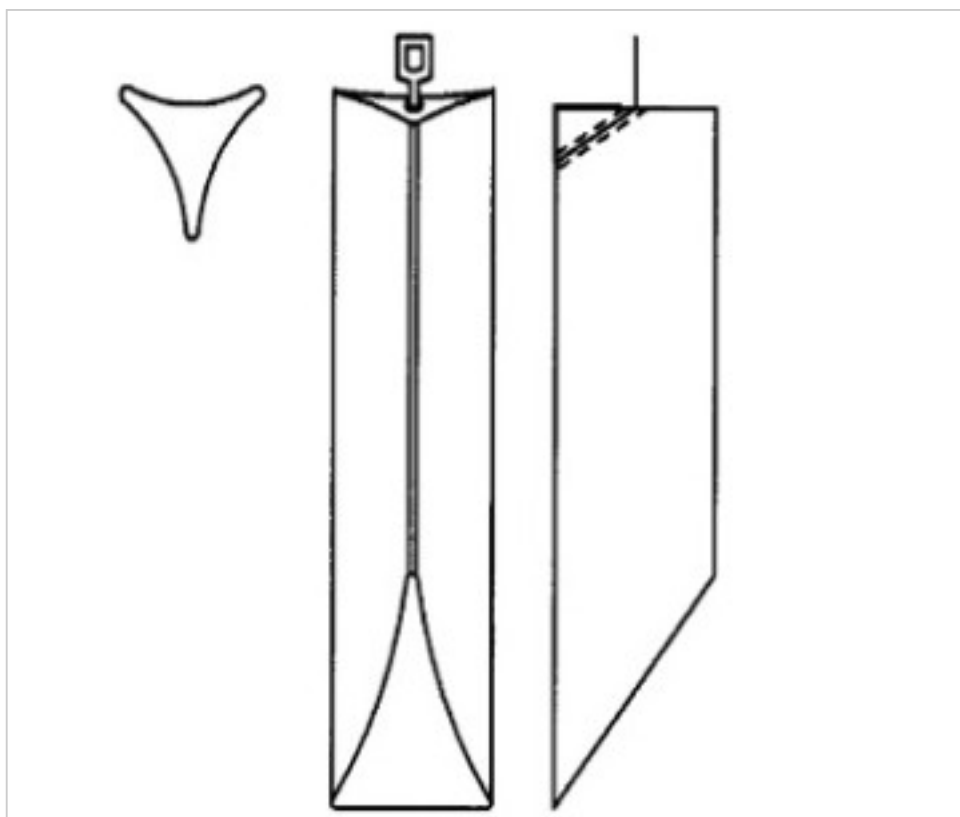

CRYSTAL FOR LAMPS > Scholer Crystal Austria > Schöler Accessories line  
Bars

E1959145

Triangular bar beveled cut Z.9591 450mm chrome clip

December 22nd, 2024, 04:20

## NOTES

---

diameter 30x30x30mm

## OTHER FEATURES

---

Length (mm): 450

Colour: Transparent

## DOCUMENTS

---

 [Triangular bar beveled cut Z.9591 450mm chrome clip](#)