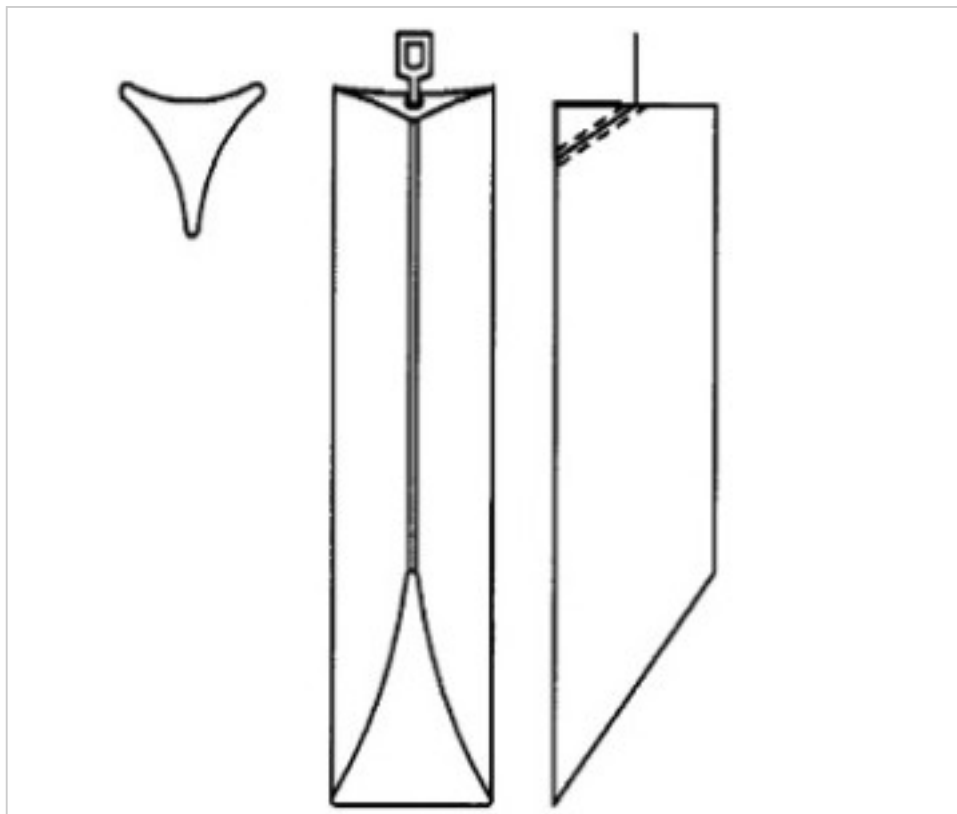

CRYSTAL FOR LAMPS > Scholer Crystal Austria > Schöler Accessories line  
Bars

E1959145

Triangular bar beveled cut Z.9591 450mm chrome clip

March 04th, 2025, 06:35

**PRICE**

	Lot	P.V.P. excluding VAT
Pedido mínimo	6	21,72€

## NOTES

---

diameter 30x30x30mm

## OTHER FEATURES

---

Length (mm): 450

Colour: Transparent

## DOCUMENTS

---

 [Triangular bar beveled cut Z.9591 450mm chrome clip](#)