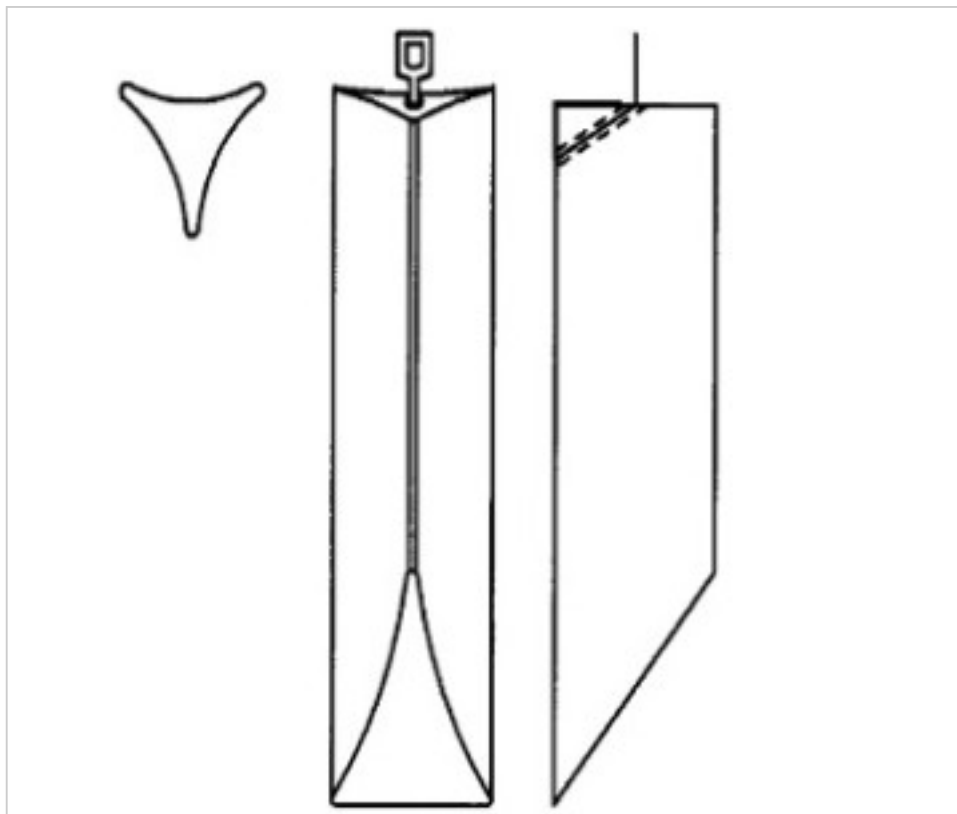

CRYSTAL FOR LAMPS > Scholer Crystal Austria > Schöler Accessories line  
Bars

E1959150

Triangular bar beveled cut Z.9591 500mm chrome clip

February 01st, 2025, 20:38

## NOTES

---

diameter 30x30x30mm

## OTHER FEATURES

---

Length (mm): 500

Colour: Transparent

## DOCUMENTS

---

 [Triangular bar beveled cut Z.9591 500mm chrome clip](#)