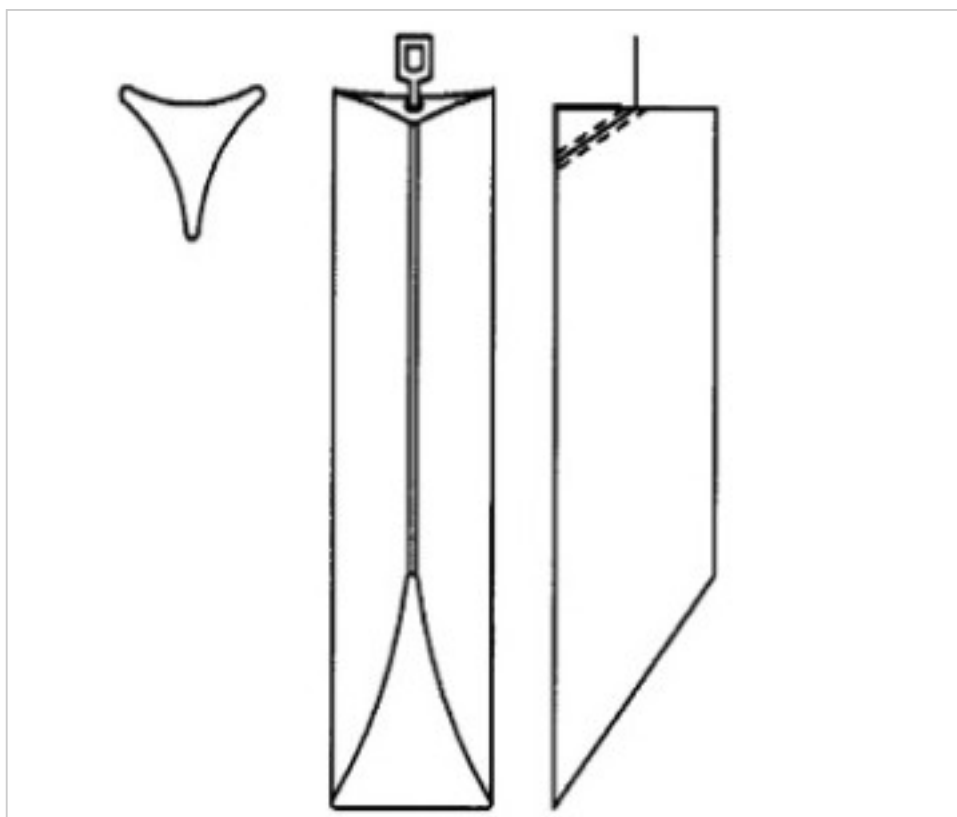

CRYSTAL FOR LAMPS > Scholer Crystal Austria > Schöler Accessories line
Bars

E1959150

Triangular bar beveled cut Z.9591 500mm chrome clip

August 24th, 2024, 14:51

PRICE

| | Lot | P.V.P. excluding VAT |
|---------------|-----|----------------------|
| Pedido mínimo | 6 | 16,99€ |

Continued on next page >>

CRYSTAL FOR LAMPS > Scholer Crystal Austria > Schöler Accessories line
Bars

E1959150

Triangular bar beveled cut Z.9591 500mm chrome clip

TECHNICAL SPECIFICATIONS

Weight: 350 Grams

Packging: Box 6 Units

NOTES

diameter 30x30x30mm

OTHER FEATURES

Length (mm): 500

Colour: Transparent

DOCUMENTS

 [Triangular bar beveled cut Z.9591 500mm chrome clip](#)