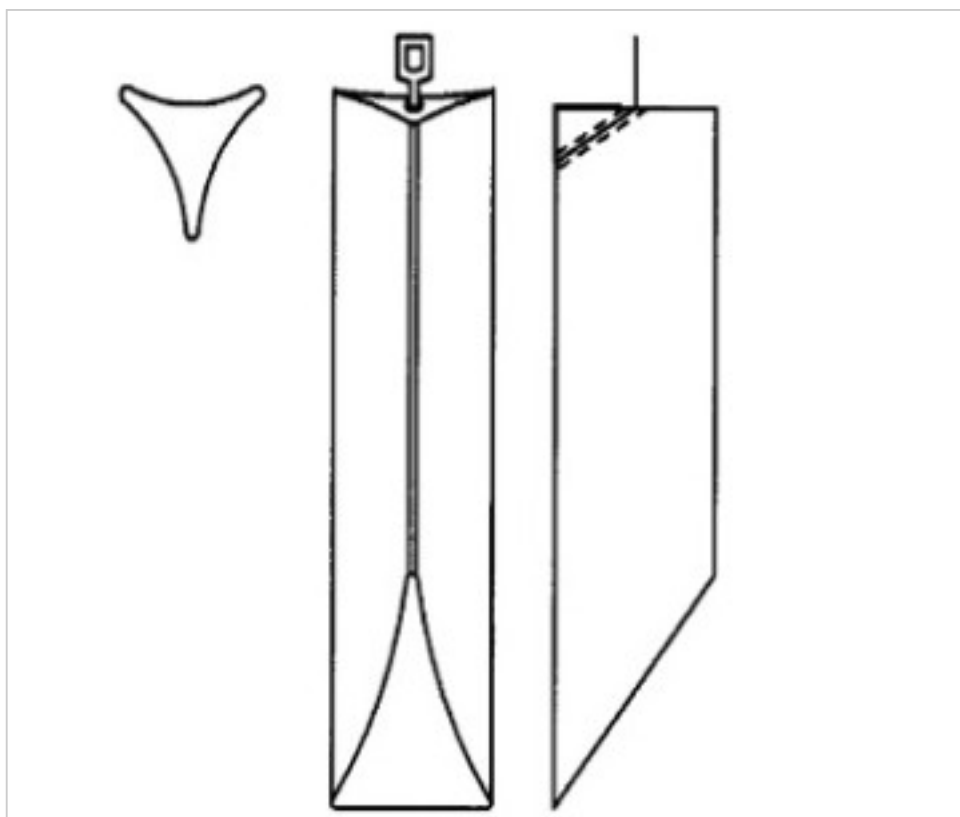

CRYSTAL FOR LAMPS > Scholer Crystal Austria > Schöler Accessories line  
Bars

E1959150

Triangular bar beveled cut Z.9591 500mm chrome clip

December 22nd, 2024, 04:06

## NOTES

---

diameter 30x30x30mm

## OTHER FEATURES

---

Length (mm): 500

Colour: Transparent

## DOCUMENTS

---

 [Triangular bar beveled cut Z.9591 500mm chrome clip](#)