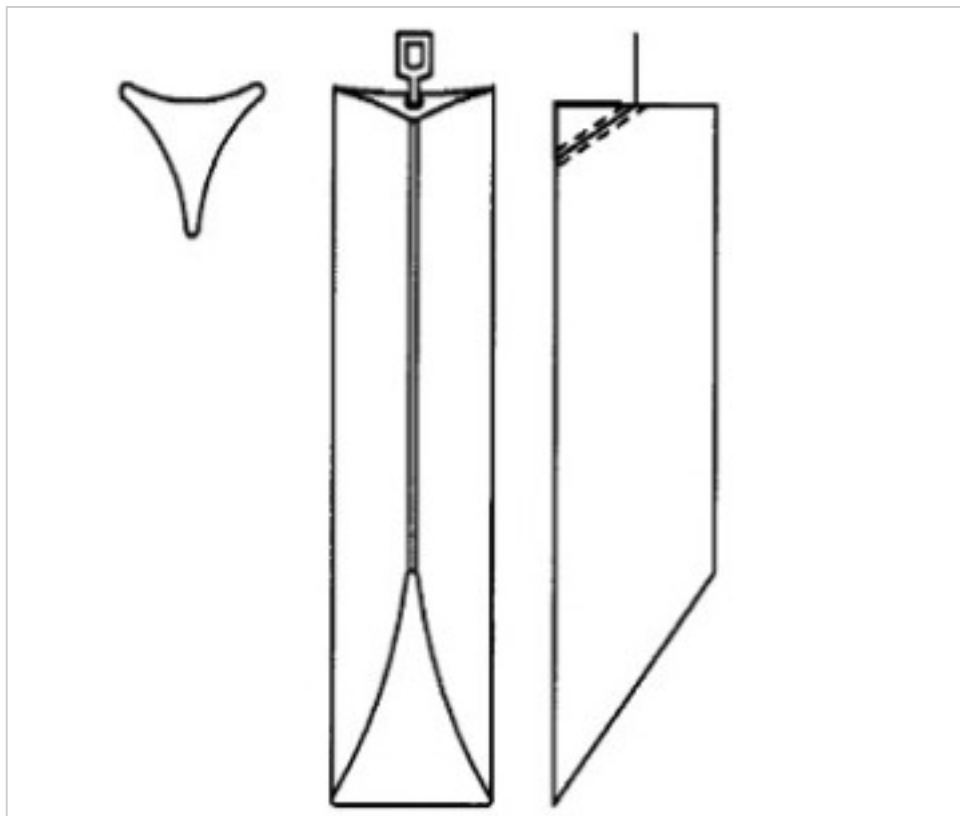

CRYSTAL FOR LAMPS > Scholer Crystal Austria > Schöler Accessories line
Bars

E1959150

Triangular bar beveled cut Z.9591 500mm chrome clip

March 04th, 2025, 06:39

PRICE

	Lot	P.V.P. excluding VAT
Pedido mínimo	6	18,62€

Continued on next page >>

CRYSTAL FOR LAMPS > Scholer Crystal Austria > Schöler Accessories line
Bars

E1959150

Triangular bar beveled cut Z.9591 500mm chrome clip

TECHNICAL SPECIFICATIONS

Weight: 350 Grams

Packging: Box 6 Units

NOTES

diameter 30x30x30mm

OTHER FEATURES

Length (mm): 500

Colour: Transparent

DOCUMENTS

 [Triangular bar beveled cut Z.9591 500mm chrome clip](#)