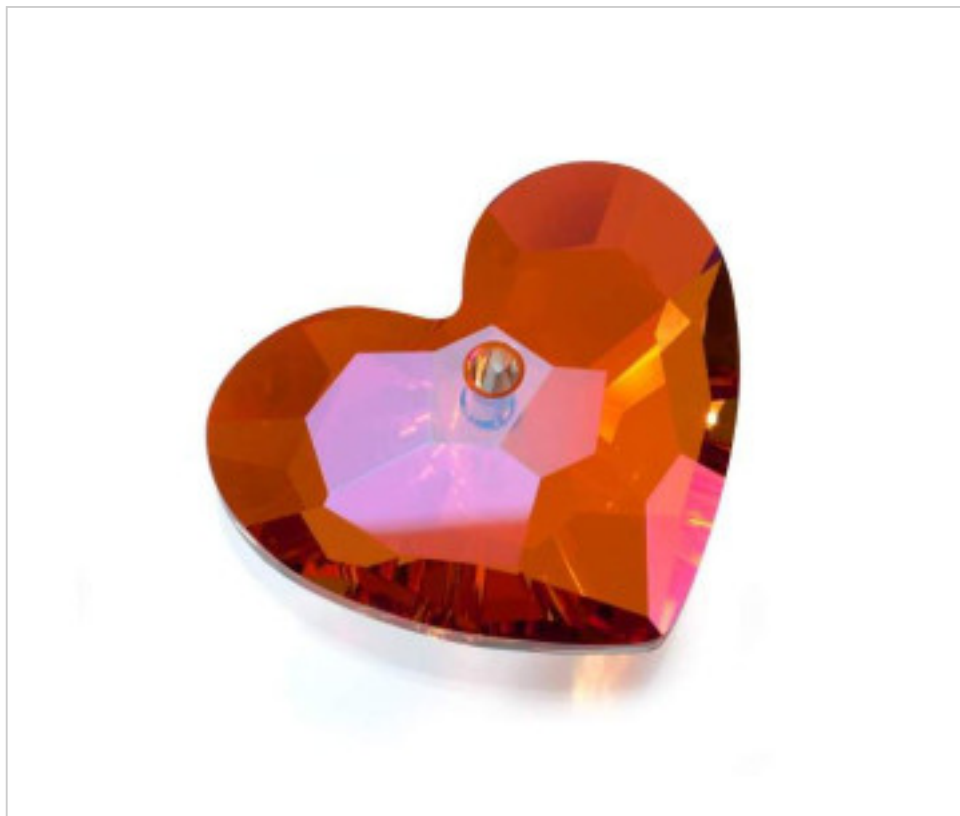

SWAROVSKI CRYSTAL > Swarovski Elements Fashion > Pendants
Pendants

PP6264.018.001A - 1079322

TRULY 6264 18mm Crystal Astral Pink (001 API)

February 22nd, 2025, 07:34

PRICE

	Lot	P.V.P. excluding VAT
Pedido mínimo	48	3,50€

Continued on next page >>

SWAROVSKI CRYSTAL > Swarovski Elements Fashion > Pendants
Pendants

PP6264.018.001A - 1079322

TRULY 6264 18mm Crystal Astral Pink (001 API)

TECHNICAL SPECIFICATIONS

Packging: Box 48 Units