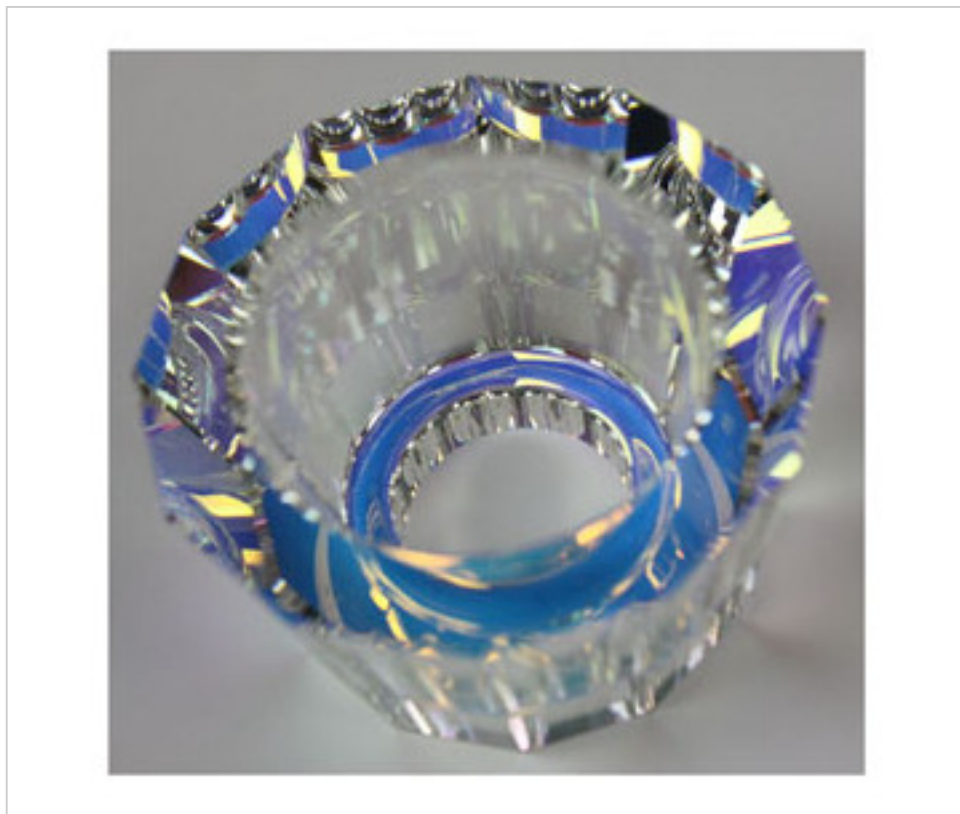

SWAROVSKI CRYSTAL > Strass Swarovski Crystal > Strass Crystal Lamps
Strass Swarovski crystals for Spot

112898711

Tulip 8987/000 011 Effect AB

April 04th, 2025, 05:22

PRICE

	Lot	P.V.P. excluding VAT
	1	15,78€
	10	15,02€
	50	14,59€

Continued on next page >>

SWAROVSKI CRYSTAL > Strass Swarovski Crystal > Strass Crystal Lamps
Strass Swarovski crystals for Spot

112898711

Tulip 8987/000 011 Effect AB

TECHNICAL SPECIFICATIONS

Weight: 138 Grams

Packging: Box 10 Units

NOTES

Tulip to use as spotlight to be embeded with low-voltage lampholder

OTHER FEATURES

High (mm): 33

Diameter (mm): 58

Colour: Aurora Boreal

Central Hole (mm): 23