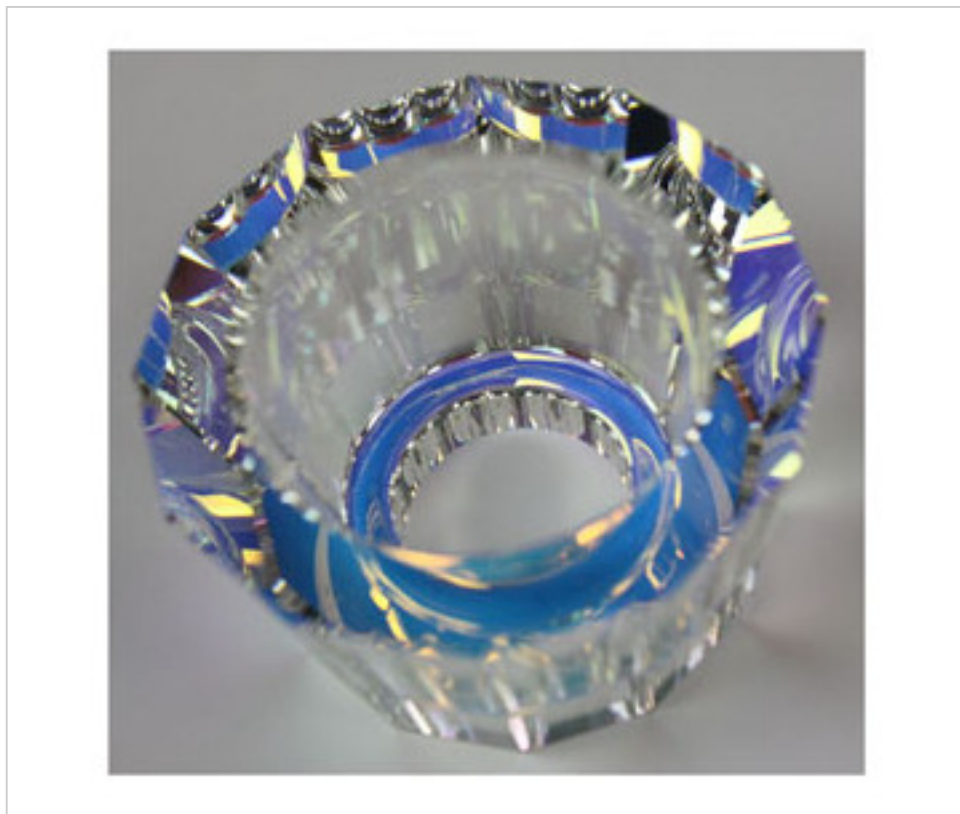

SWAROVSKI CRYSTAL > Strass Swarovski Crystal > Strass Crystal Lamps  
Strass Swarovski crystals for Spot

112898711

Tulip 8987/000 011 Effect AB

March 04th, 2025, 06:53

**PRICE**

	Lot	P.V.P. excluding VAT
	1	15,78€
	10	15,02€
	50	14,59€

Continued on next page >>

SWAROVSKI CRYSTAL > Strass Swarovski Crystal > Strass Crystal Lamps  
Strass Swarovski crystals for Spot

112898711

**Tulip 8987/000 011 Effect AB**

## NOTES

---

Tulip to use as spotlight to be embeded with low-voltage lampholder

## OTHER FEATURES

---

High (mm): 33

Diameter (mm): 58

Colour: Aurora Boreal

Central Hole (mm): 23