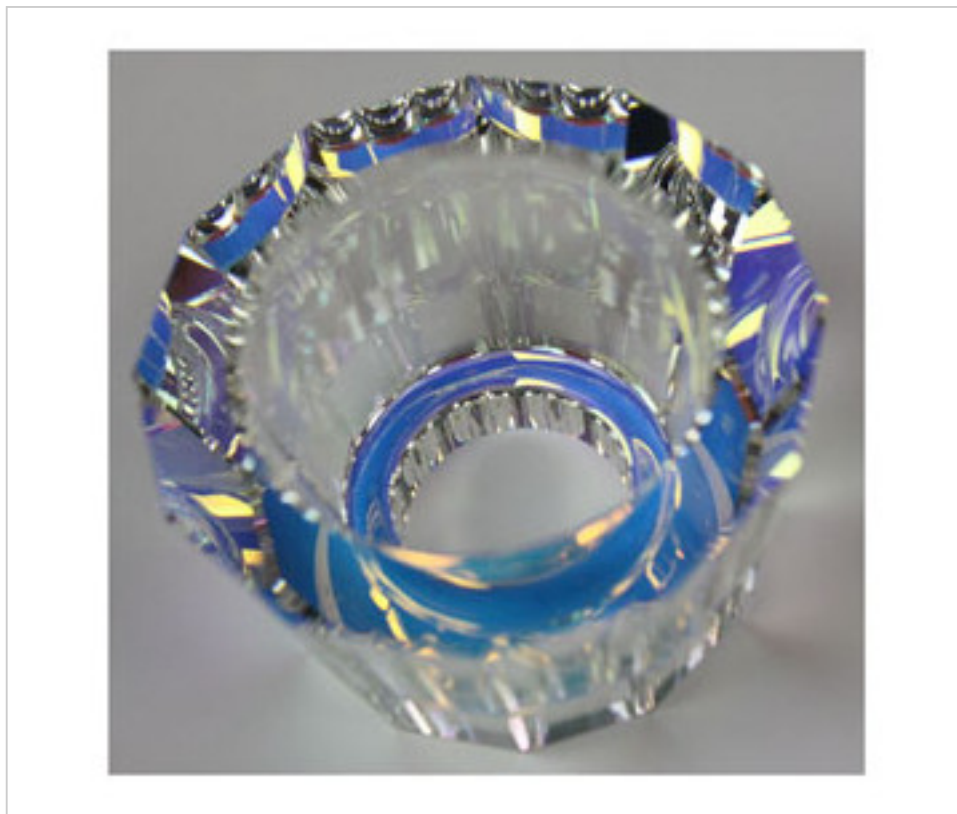

SWAROVSKI CRYSTAL > Strass Swarovski Crystal > Strass Crystal Lamps
Strass Swarovski crystals for Spot

112898711

Tulip 8987/000 011 Effect AB

February 01st, 2025, 19:49

PRICE

	Lot	P.V.P. excluding VAT
	1	15,78€
	10	15,02€
	50	14,59€

Continued on next page >>

SWAROVSKI CRYSTAL > Strass Swarovski Crystal > Strass Crystal Lamps
Strass Swarovski crystals for Spot

112898711

Tulip 8987/000 011 Effect AB

TECHNICAL SPECIFICATIONS

Weight: 138 Grams

Packging: Box 10 Units

NOTES

Tulip to use as spotlight to be embeded with low-voltage lampholder

OTHER FEATURES

High (mm): 33

Diameter (mm): 58

Colour: Aurora Boreal

Central Hole (mm): 23