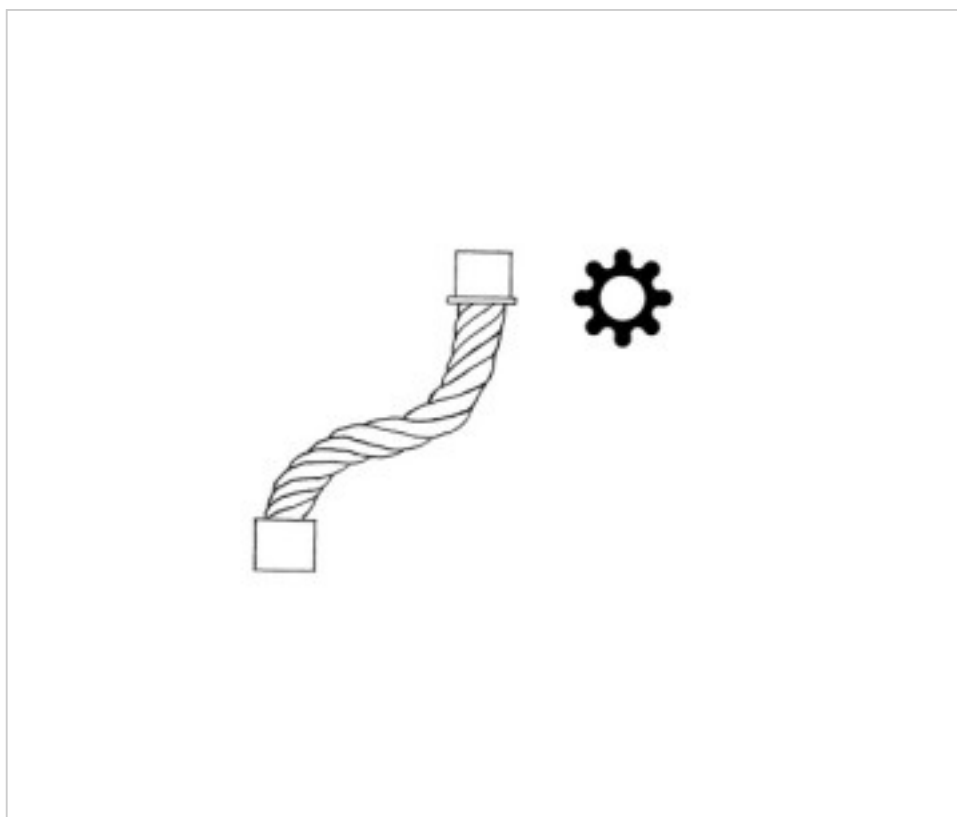

CRYSTAL FOR LAMPS > Scholer Crystal Austria > Schöler Accessories line
Glass arms and ornaments

E188625A

Twisted glass half-arm 9886 250x180x19mm chrome cap

January 31st, 2025, 02:40

PRICE

	Lot	P.V.P. excluding VAT
Pedido mínimo	6	11,30€

Continued on next page >>

CRYSTAL FOR LAMPS > Scholer Crystal Austria > Schöler Accessories line
Glass arms and ornaments

E188625A

Twisted glass half-arm 9886 250x180x19mm chrome cap

TECHNICAL SPECIFICATIONS

Weight: 194 Grams

Packging: Box 6 Units

NOTES

With chrome cup

OTHER FEATURES

Length (mm): 250

Diameter (mm): 19

Colour: Transparent

DOCUMENTS

 [Twisted glass half-arm 9886 250x180x19mm chrome cap](#)