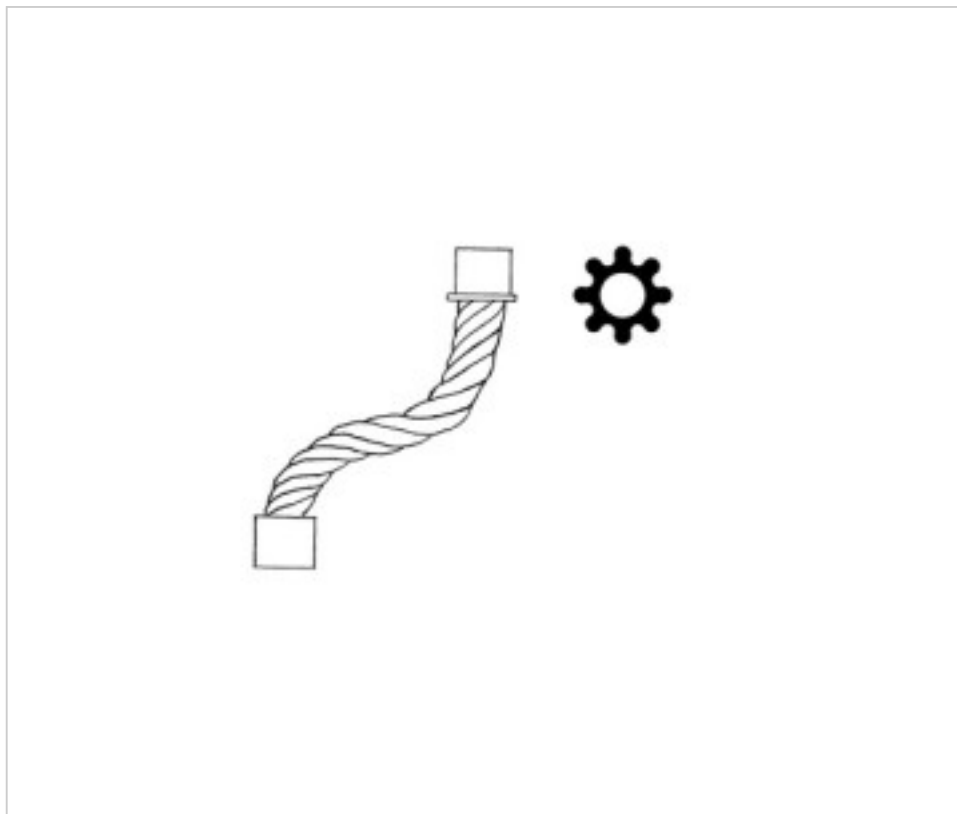

CRYSTAL FOR LAMPS > Scholer Crystal Austria > Schöler Accessories line
Glass arms and ornaments

E188625A

Twisted glass half-arm 9886 250x180x19mm chrome cap

April 05th, 2025, 15:34

PRICE

	Lot	P.V.P. excluding VAT
Pedido mínimo	6	11,30€

Continued on next page >>

CRYSTAL FOR LAMPS > Scholer Crystal Austria > Schöler Accessories line
Glass arms and ornaments

E188625A

Twisted glass half-arm 9886 250x180x19mm chrome cap

TECHNICAL SPECIFICATIONS

Weight: 194 Grams

Packging: Box 6 Units

NOTES

With chrome cup

OTHER FEATURES

Length (mm): 250

Diameter (mm): 19

Colour: Transparent

DOCUMENTS

 [Twisted glass half-arm 9886 250x180x19mm chrome cap](#)