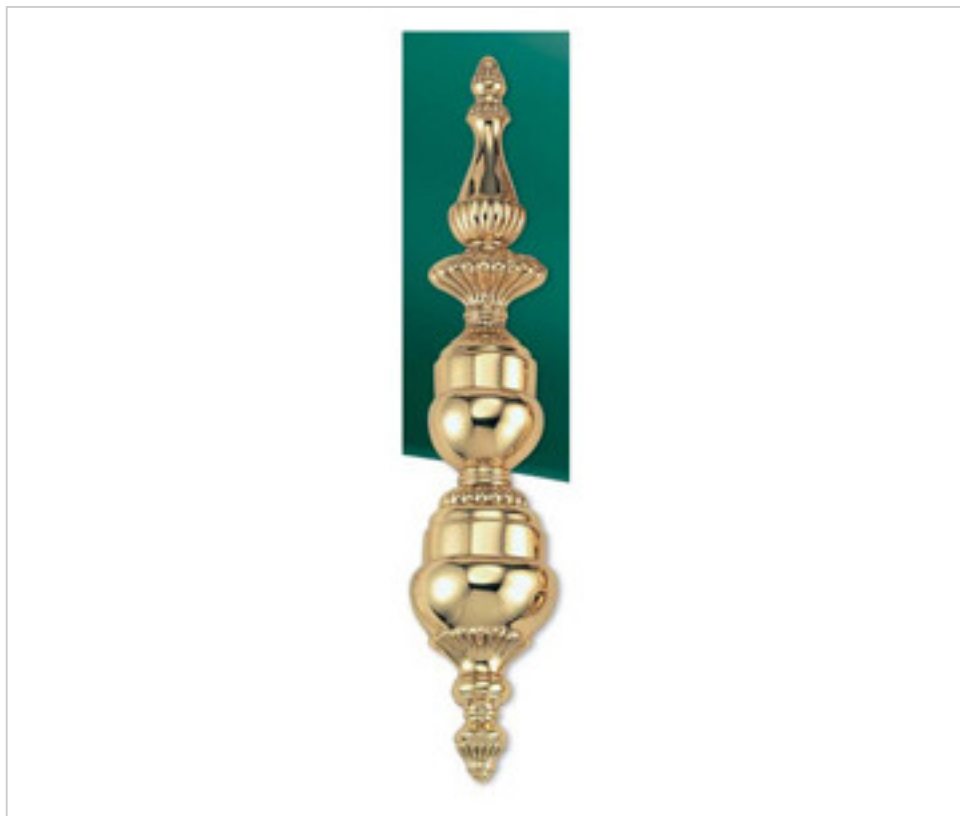

BRASS FOUNDRY > Guidini Foundry > Wall  
Wall brackets

29R0030

Back plate R-30 Ghidini

April 05th, 2025, 06:59

**PRICE**

Lot	P.V.P. excluding VAT
1	39,64€
50	35,36€
100	33,67€

Continued on next page >>

BRASS FOUNDRY > Guidini Foundry > Wall  
Wall brackets

29R0030

Back plate R-30 Ghidini

## TECHNICAL SPECIFICATIONS

---

Weight: 578 Grams

## OTHER FEATURES

---

Length (mm): 450

Width (mm): 90

High (mm): 35