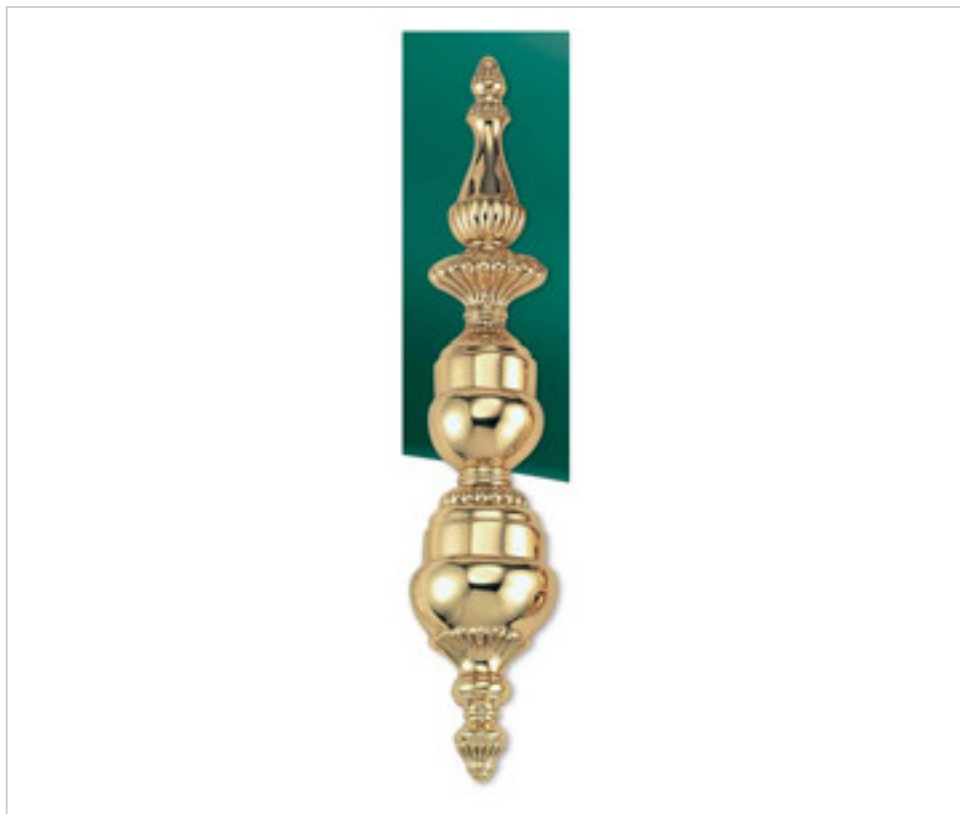

BRASS FOUNDRY > Guidini Foundry > Wall
Wall brackets

29R0030

Back plate R-30 Ghidini

August 24th, 2024, 13:28

PRICE

Lot	P.V.P. excluding VAT
1	37,01€
50	33,02€
100	31,45€

Continued on next page >>

BRASS FOUNDRY > Guidini Foundry > Wall
Wall brackets

29R0030

Back plate R-30 Ghidini

TECHNICAL SPECIFICATIONS

Weight: 578 Grams

OTHER FEATURES

Length (mm): 450

Width (mm): 90

High (mm): 35