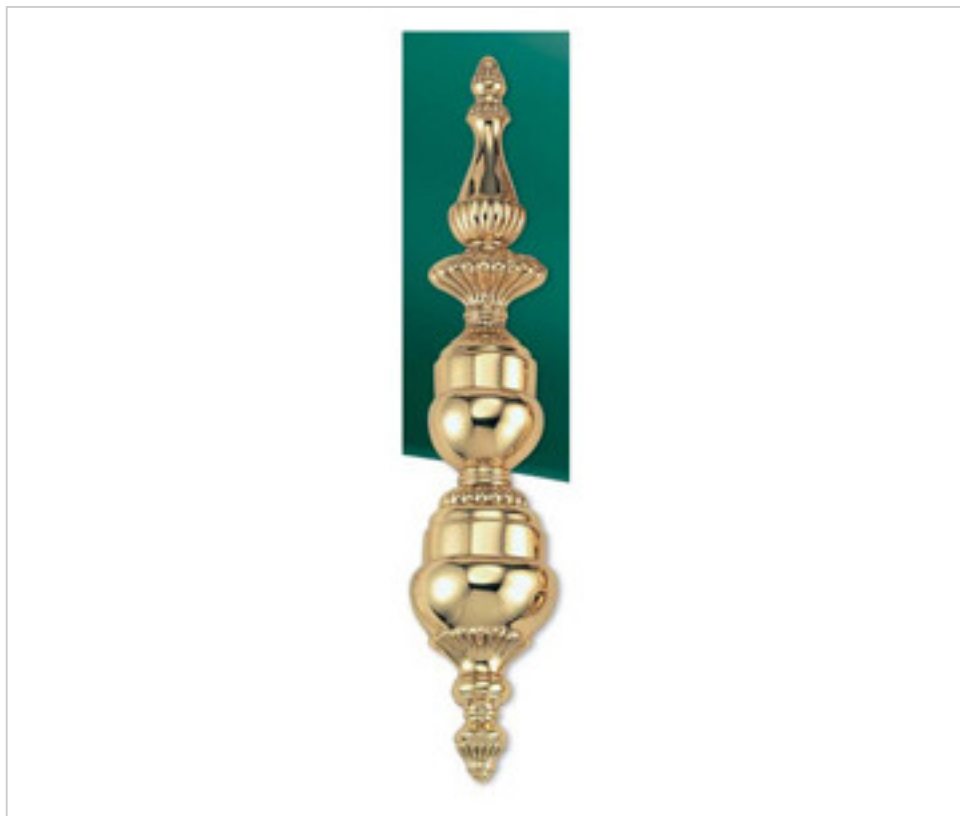

BRASS FOUNDRY > Guidini Foundry > Wall  
Wall brackets

29R0030

Back plate R-30 Ghidini

December 03rd, 2024, 19:03

**PRICE**

Lot	P.V.P. excluding VAT
1	37,01€
50	33,02€
100	31,45€

Continued on next page >>

BRASS FOUNDRY > Guidini Foundry > Wall  
Wall brackets

29R0030

Back plate R-30 Ghidini

## TECHNICAL SPECIFICATIONS

---

Weight: 578 Grams

## OTHER FEATURES

---

Length (mm): 450

Width (mm): 90

High (mm): 35