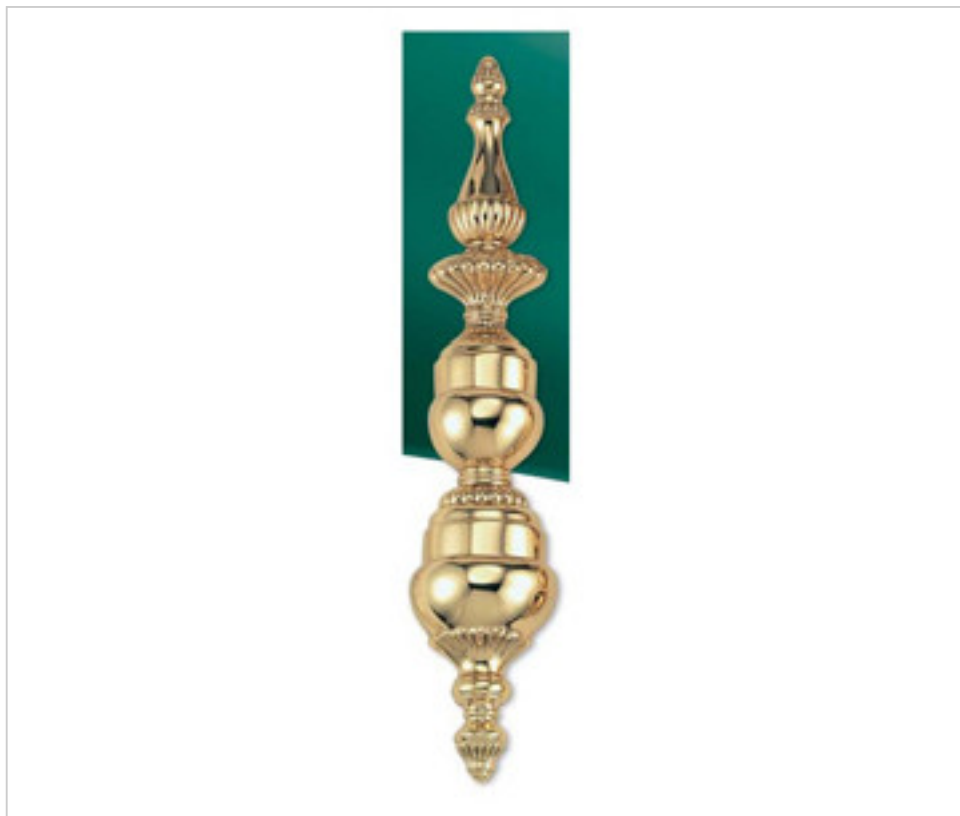

BRASS FOUNDRY > Guidini Foundry > Wall
Wall brackets

29R0030

Back plate R-30 Ghidini

February 22nd, 2025, 16:28

PRICE

| Lot | P.V.P. excluding VAT |
|-----|----------------------|
| 1 | 39,64€ |
| 50 | 35,36€ |
| 100 | 33,67€ |

Continued on next page >>

BRASS FOUNDRY > Guidini Foundry > Wall
Wall brackets

29R0030

Back plate R-30 Ghidini

TECHNICAL SPECIFICATIONS

Weight: 578 Grams

OTHER FEATURES

Length (mm): 450

Width (mm): 90

High (mm): 35