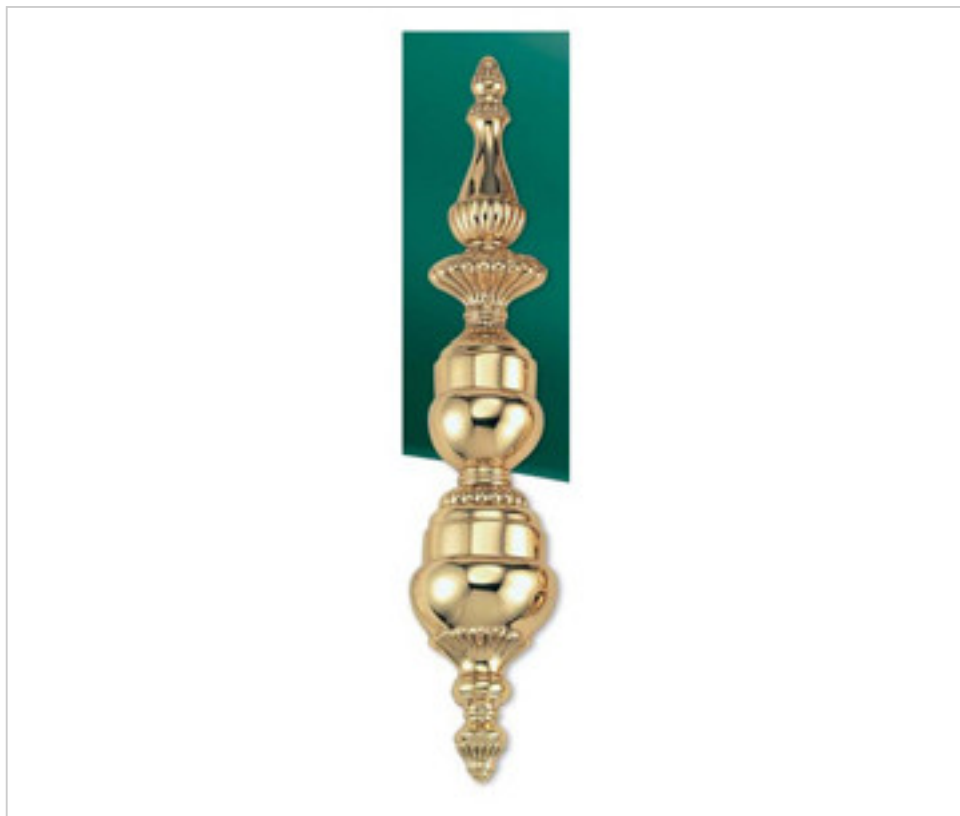

BRASS FOUNDRY > Guidini Foundry > Wall
Wall brackets

29R0030

Back plate R-30 Ghidini

January 21st, 2025, 15:06

PRICE

	Lot	P.V.P. excluding VAT
	1	39,64€
	50	35,36€
	100	33,67€

Continued on next page >>

BRASS FOUNDRY > Guidini Foundry > Wall
Wall brackets

29R0030

Back plate R-30 Ghidini

TECHNICAL SPECIFICATIONS

Weight: 578 Grams

OTHER FEATURES

Length (mm): 450

Width (mm): 90

High (mm): 35